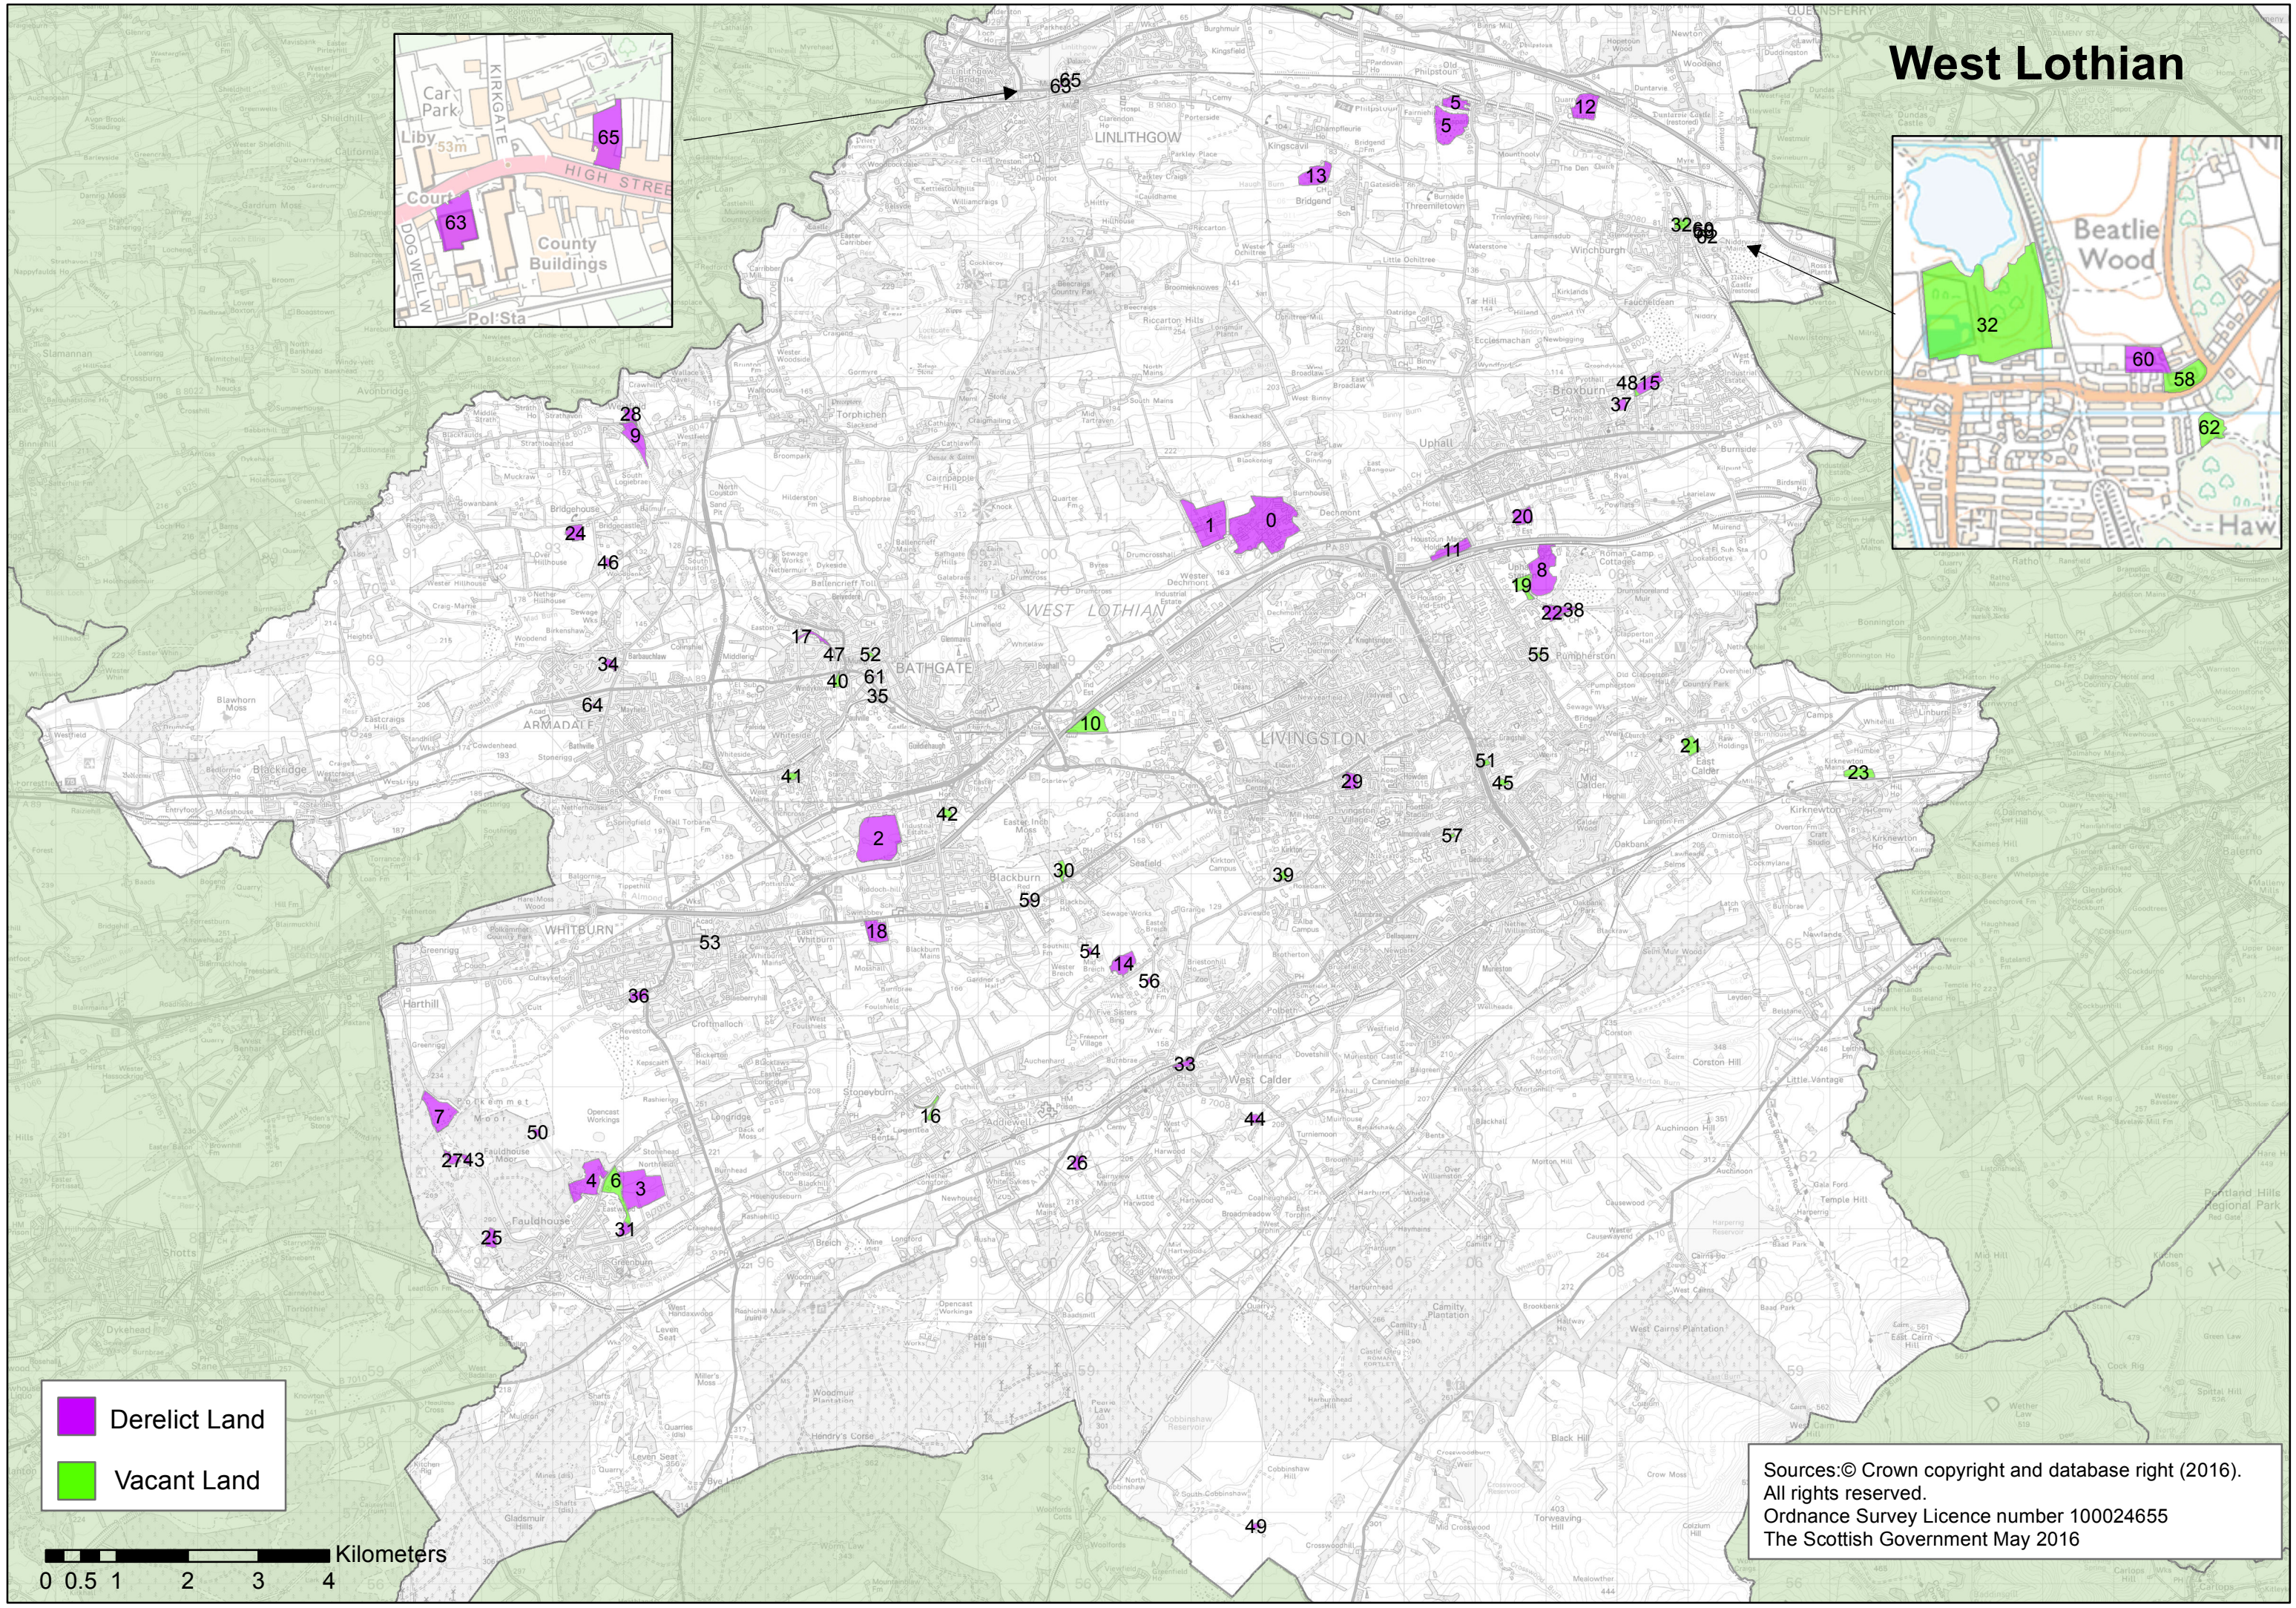

West Lothian

 Derelict Land
 Vacant Land

Sources: © Crown copyright and database right (2016).
All rights reserved.
Ordnance Survey Licence number 100024655
The Scottish Government May 2016