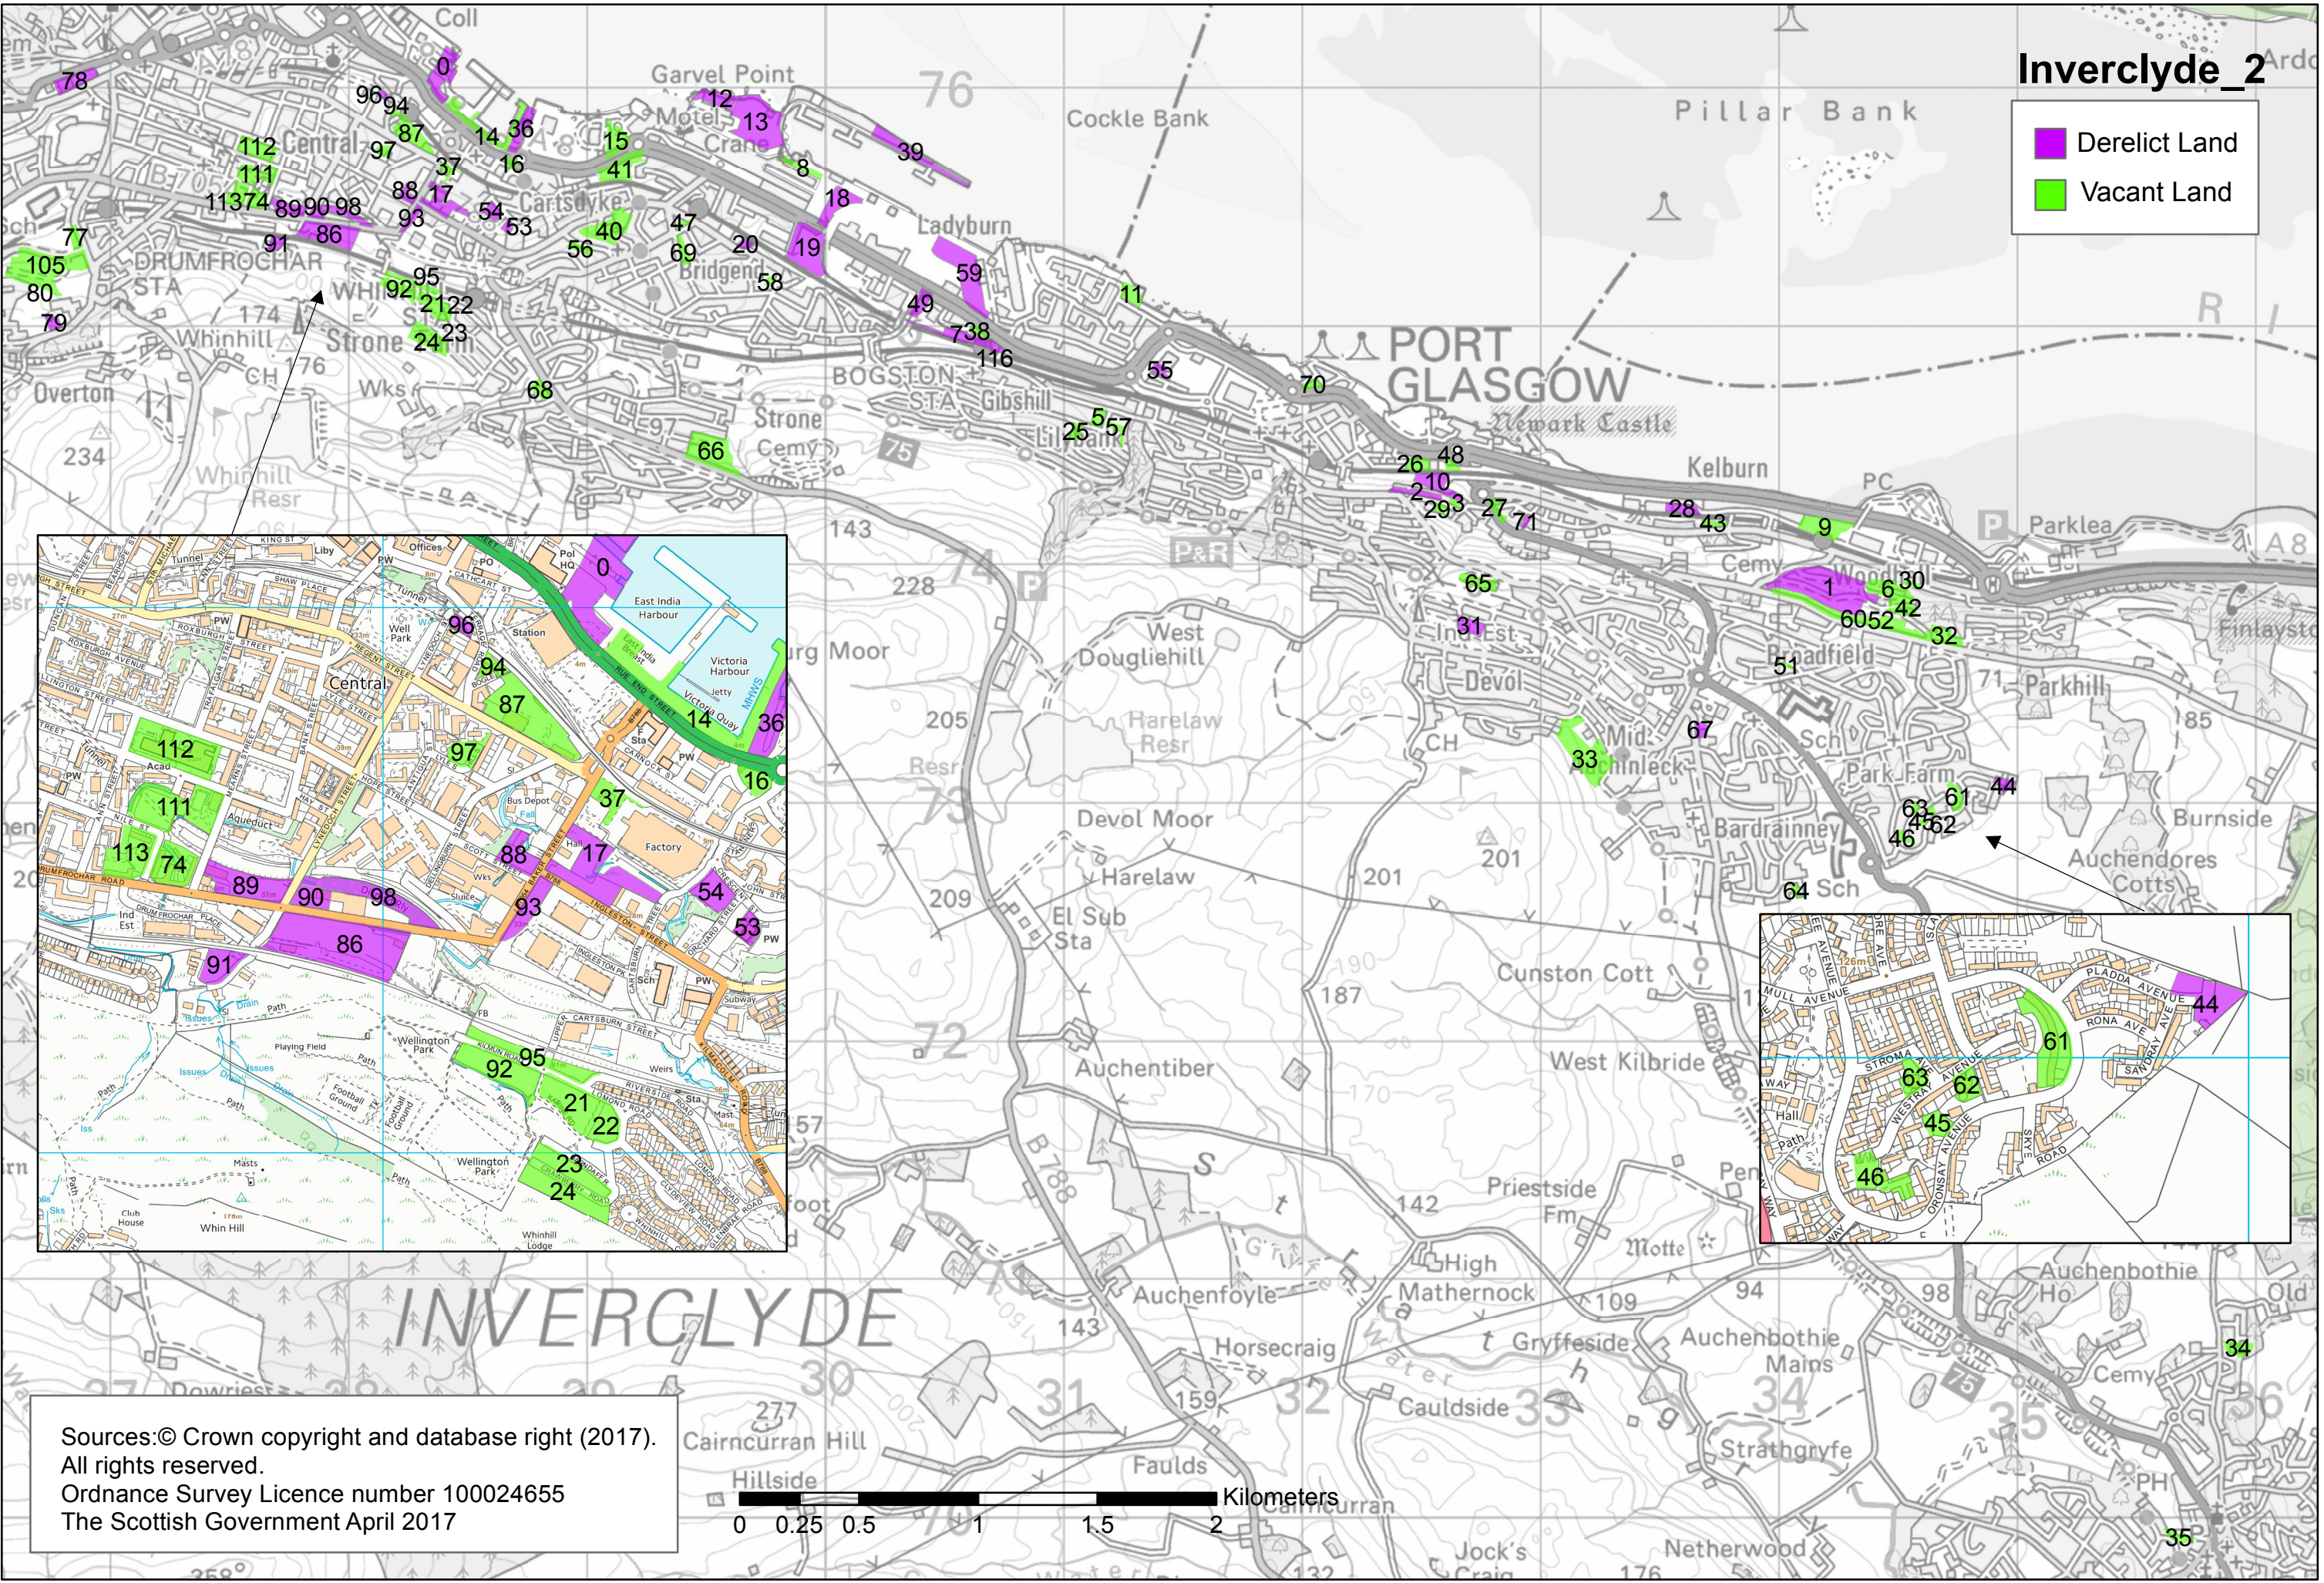

Inverclyde_2

 Derelict Land
 Vacant Land

Sources: © Crown copyright and database right (2017).
All rights reserved.
Ordnance Survey Licence number 100024655
The Scottish Government April 2017