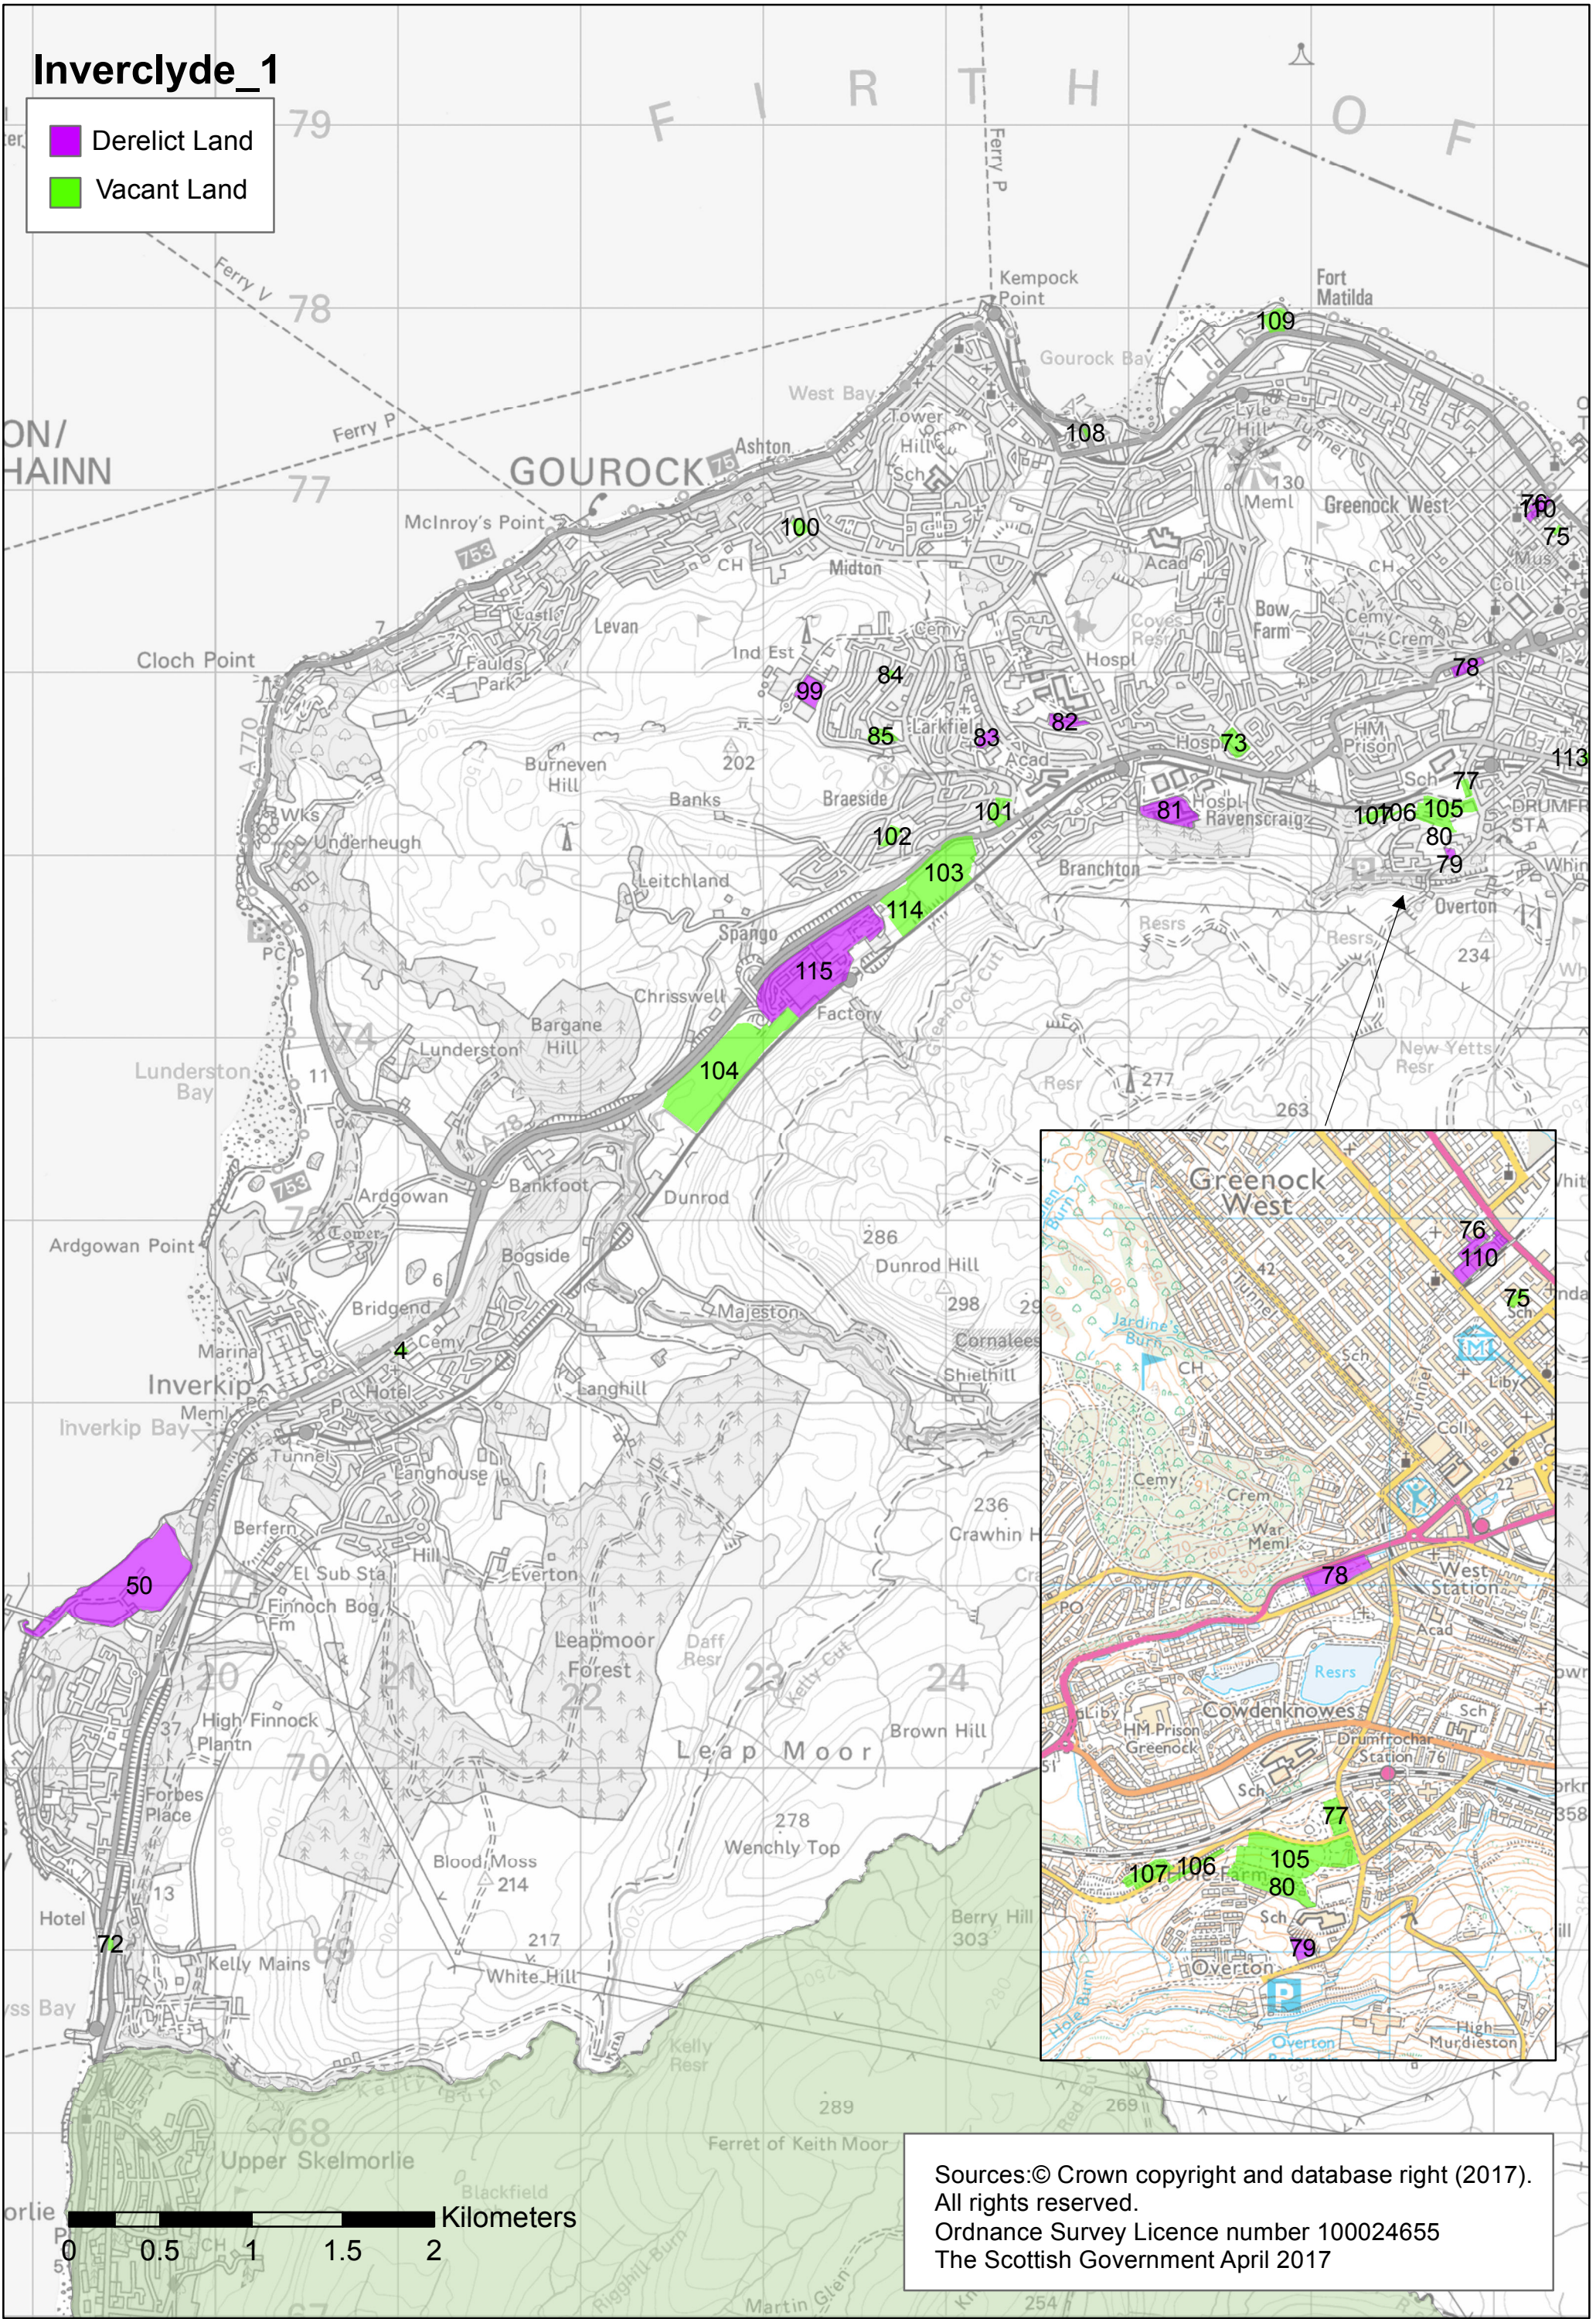

Inverclyde_1

- Derelict Land
- Vacant Land

Sources: © Crown copyright and database right (2017).
 All rights reserved.
 Ordnance Survey Licence number 100024655
 The Scottish Government April 2017