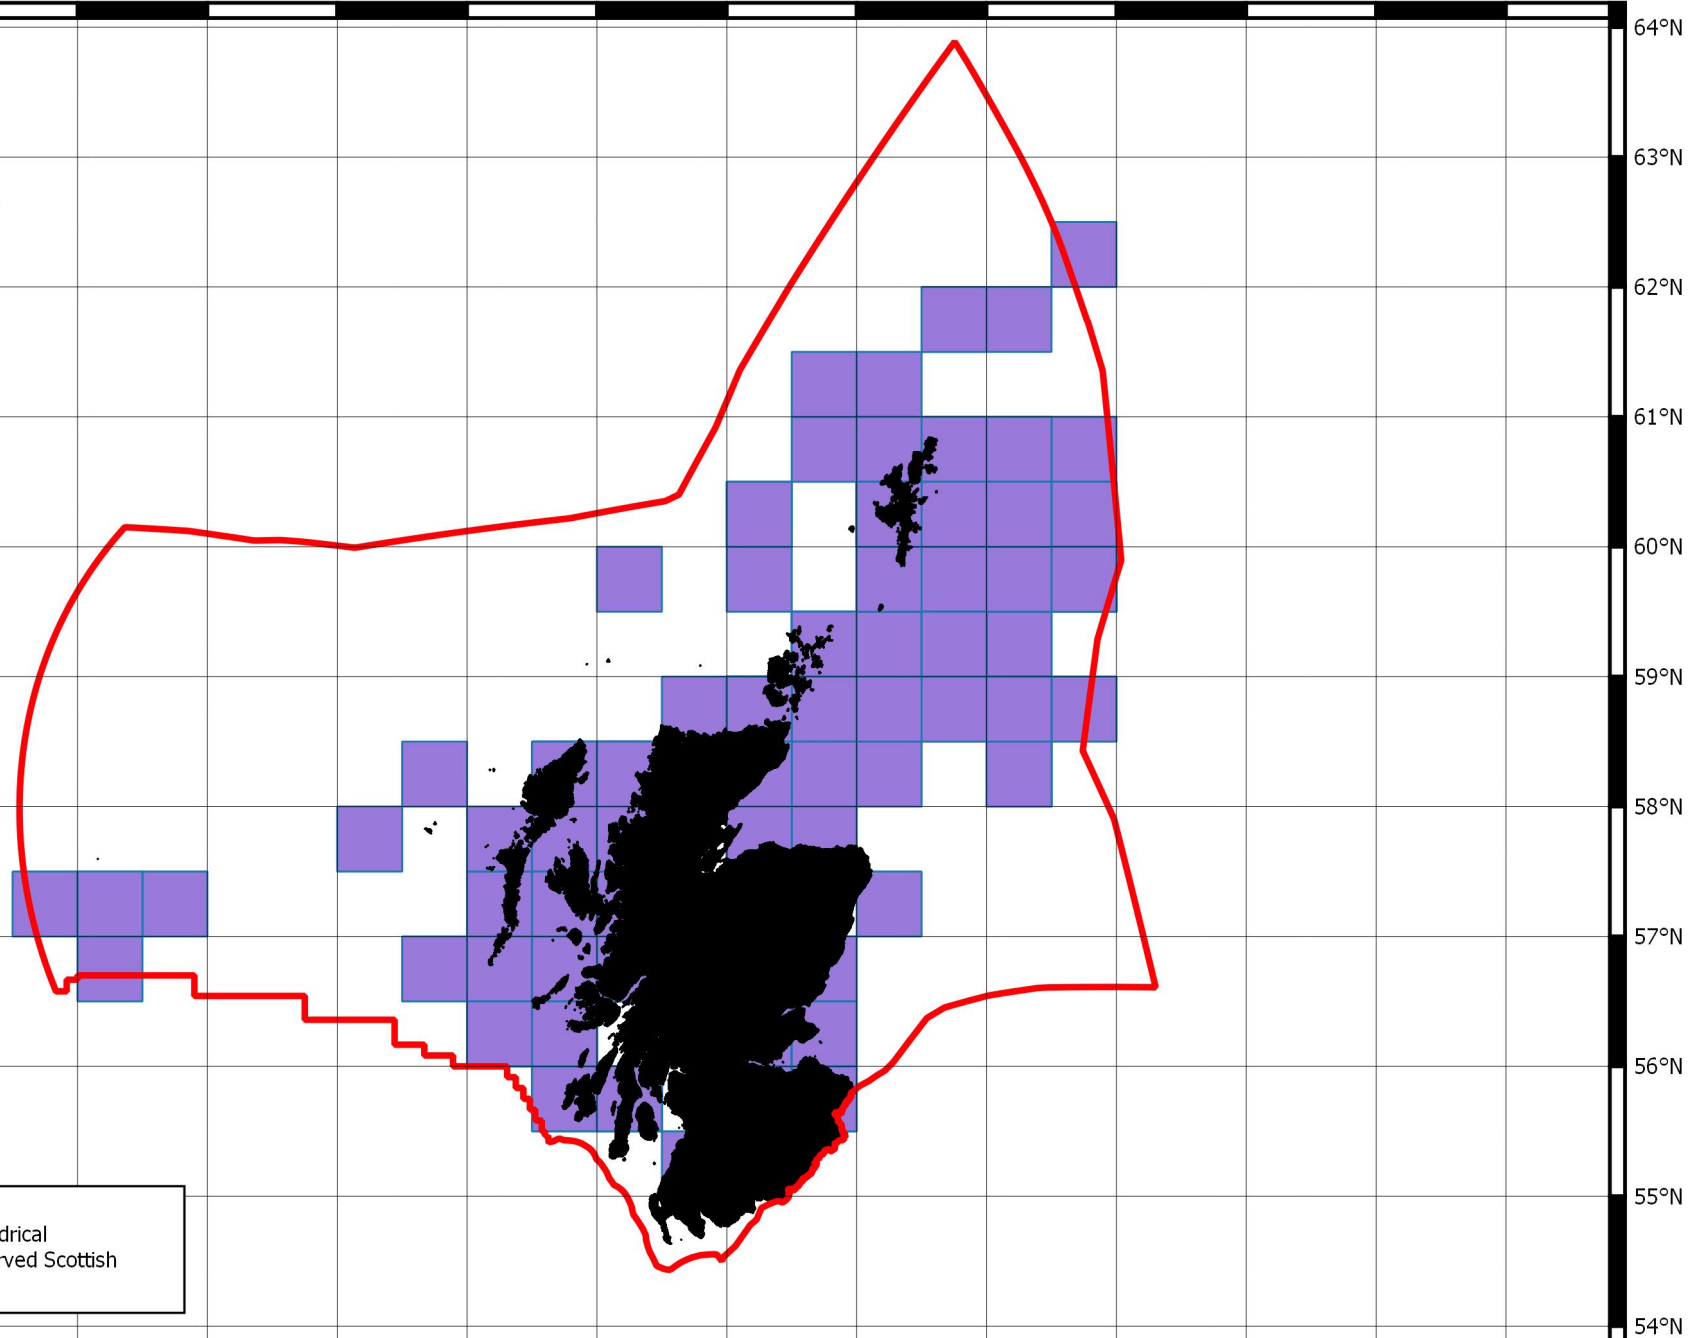

MPV Inspections by statistical rectangle July to December 2025

20°W 18°W 16°W 14°W 12°W 10°W 8°W 6°W 4°W 2°W 0° 2°E 4°E 6°E 8°E

Legend

- EEZ
- MPV Inspections

For illustration only
Projection: World Equidistant Cylindrical
© Crown copyright. All rights reserved Scottish Government 2026.