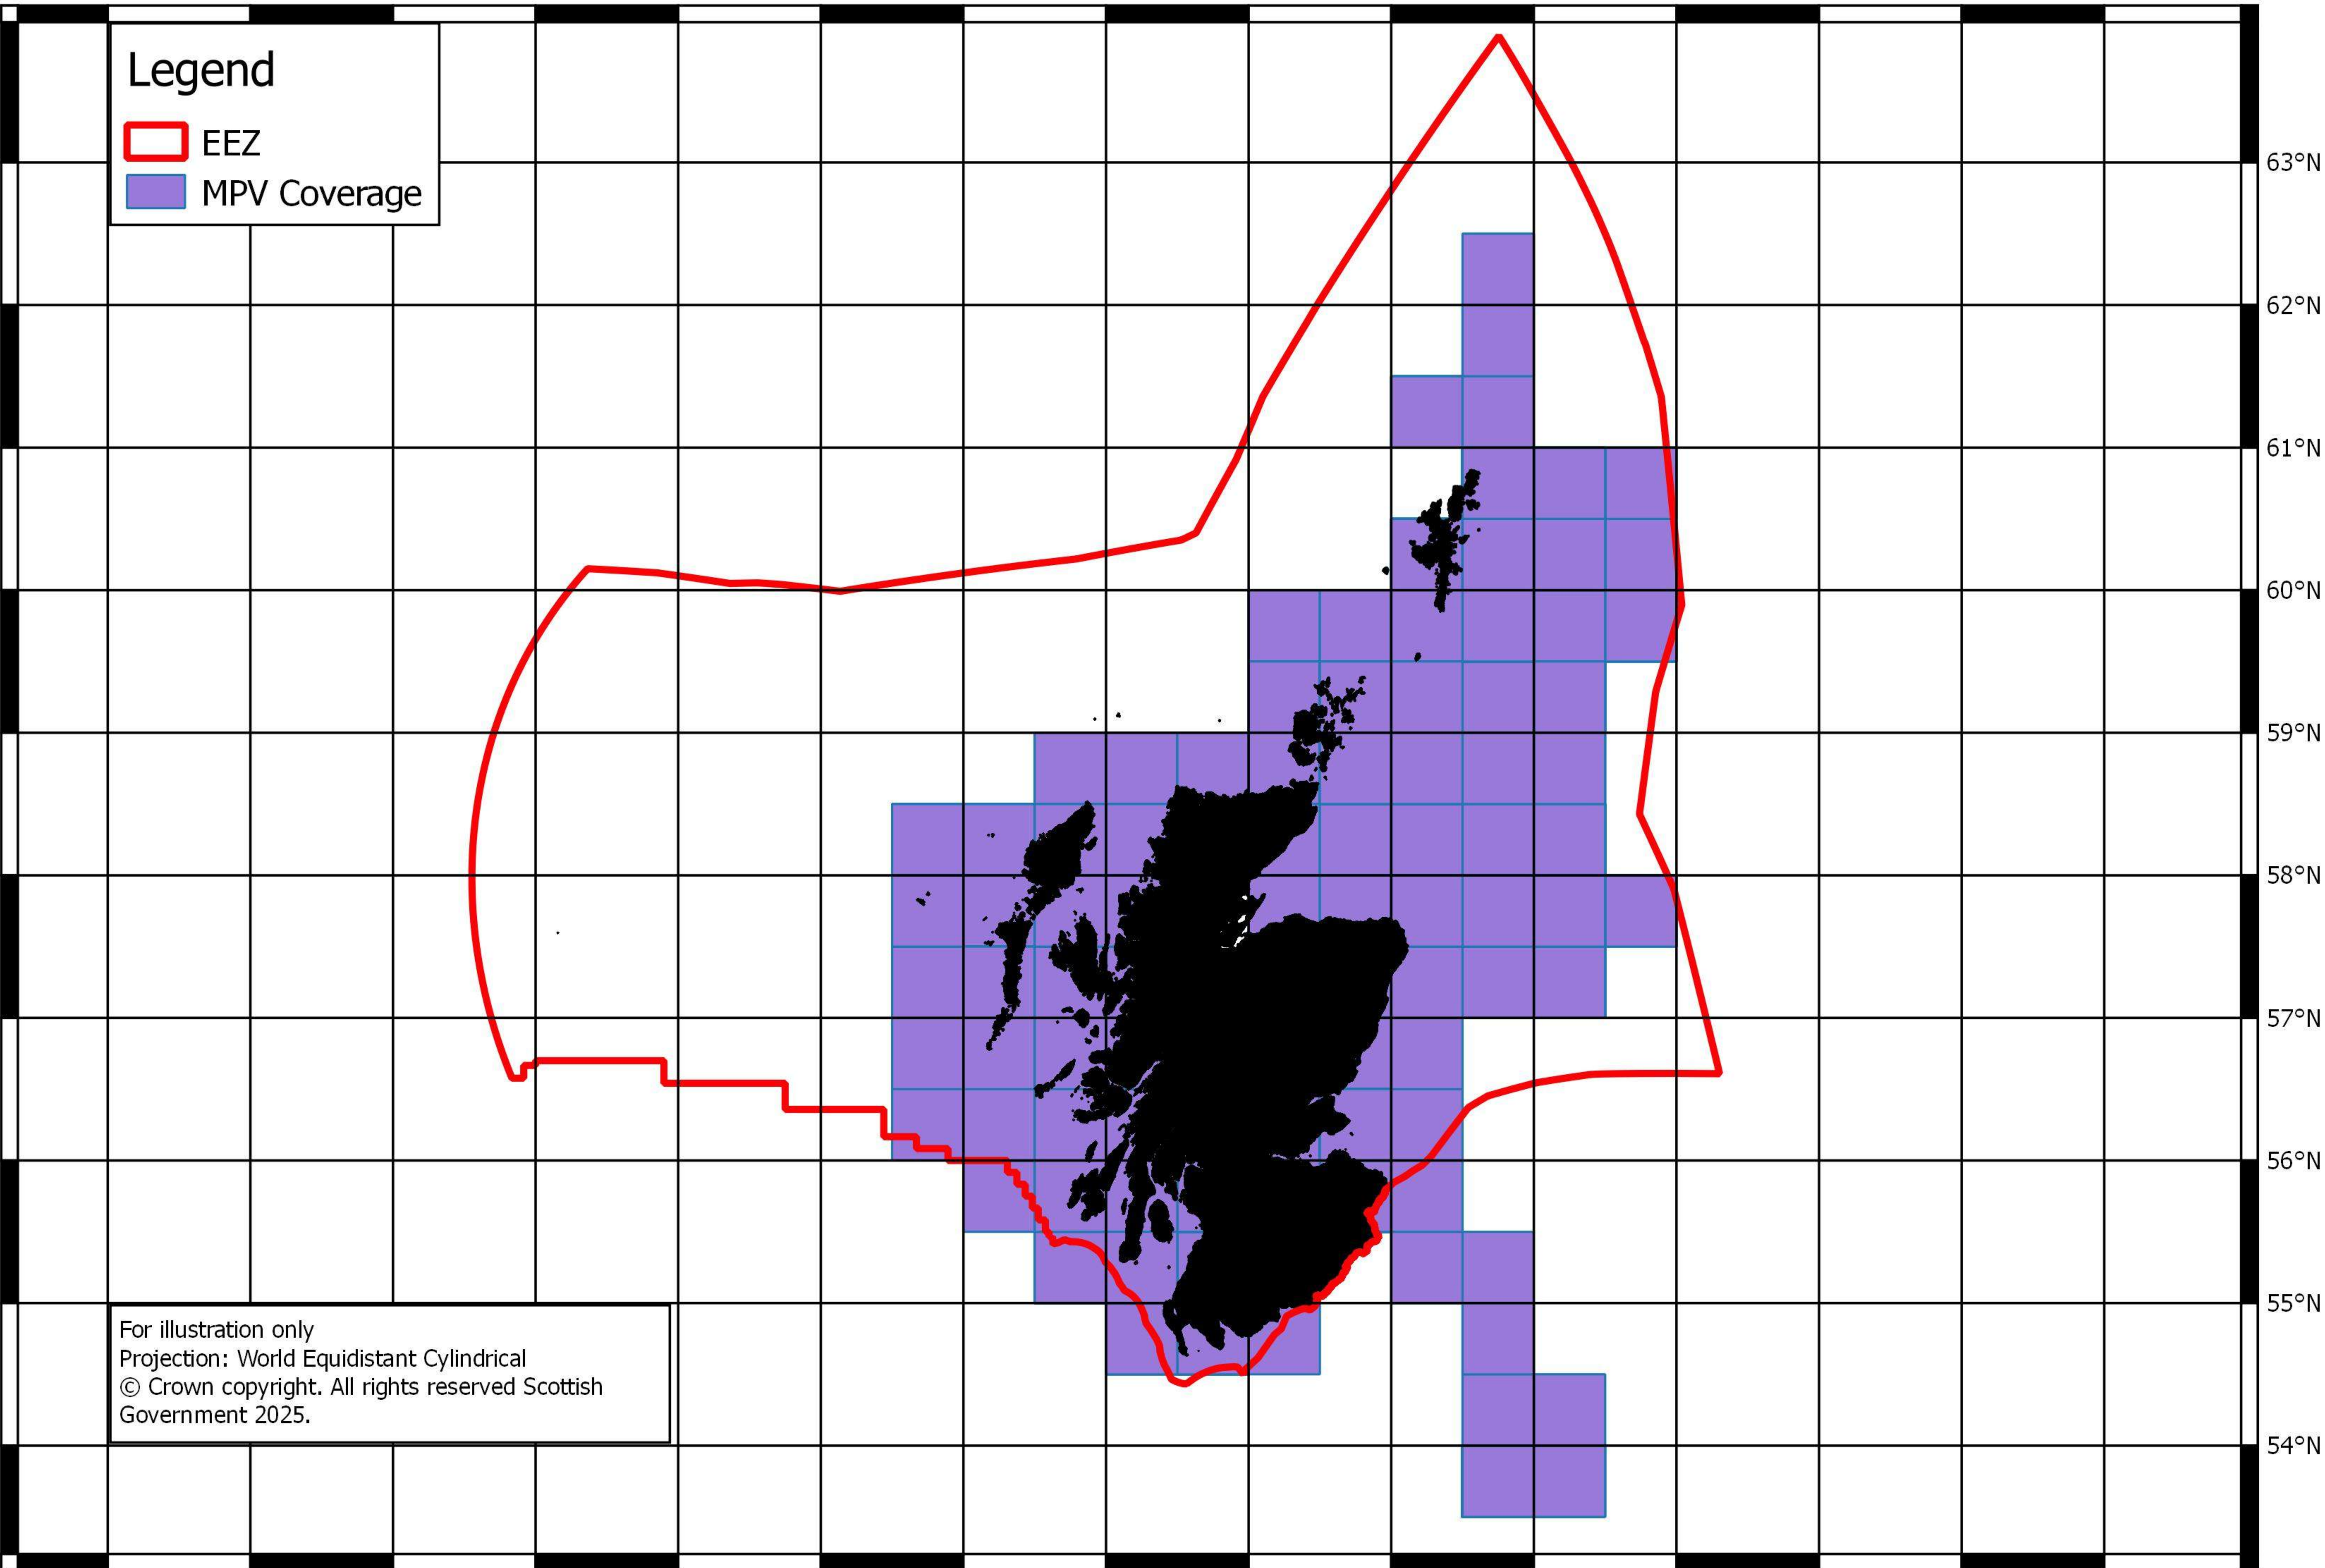

# MPV Coverage by statistical rectangle July to December 2024

20°W 18°W 16°W 14°W 12°W 10°W 8°W 6°W 4°W 2°W 0° 2°E 4°E 6°E 8°E

## Legend

- EEZ
- MPV Coverage

For illustration only  
Projection: World Equidistant Cylindrical  
© Crown copyright. All rights reserved Scottish  
Government 2025.