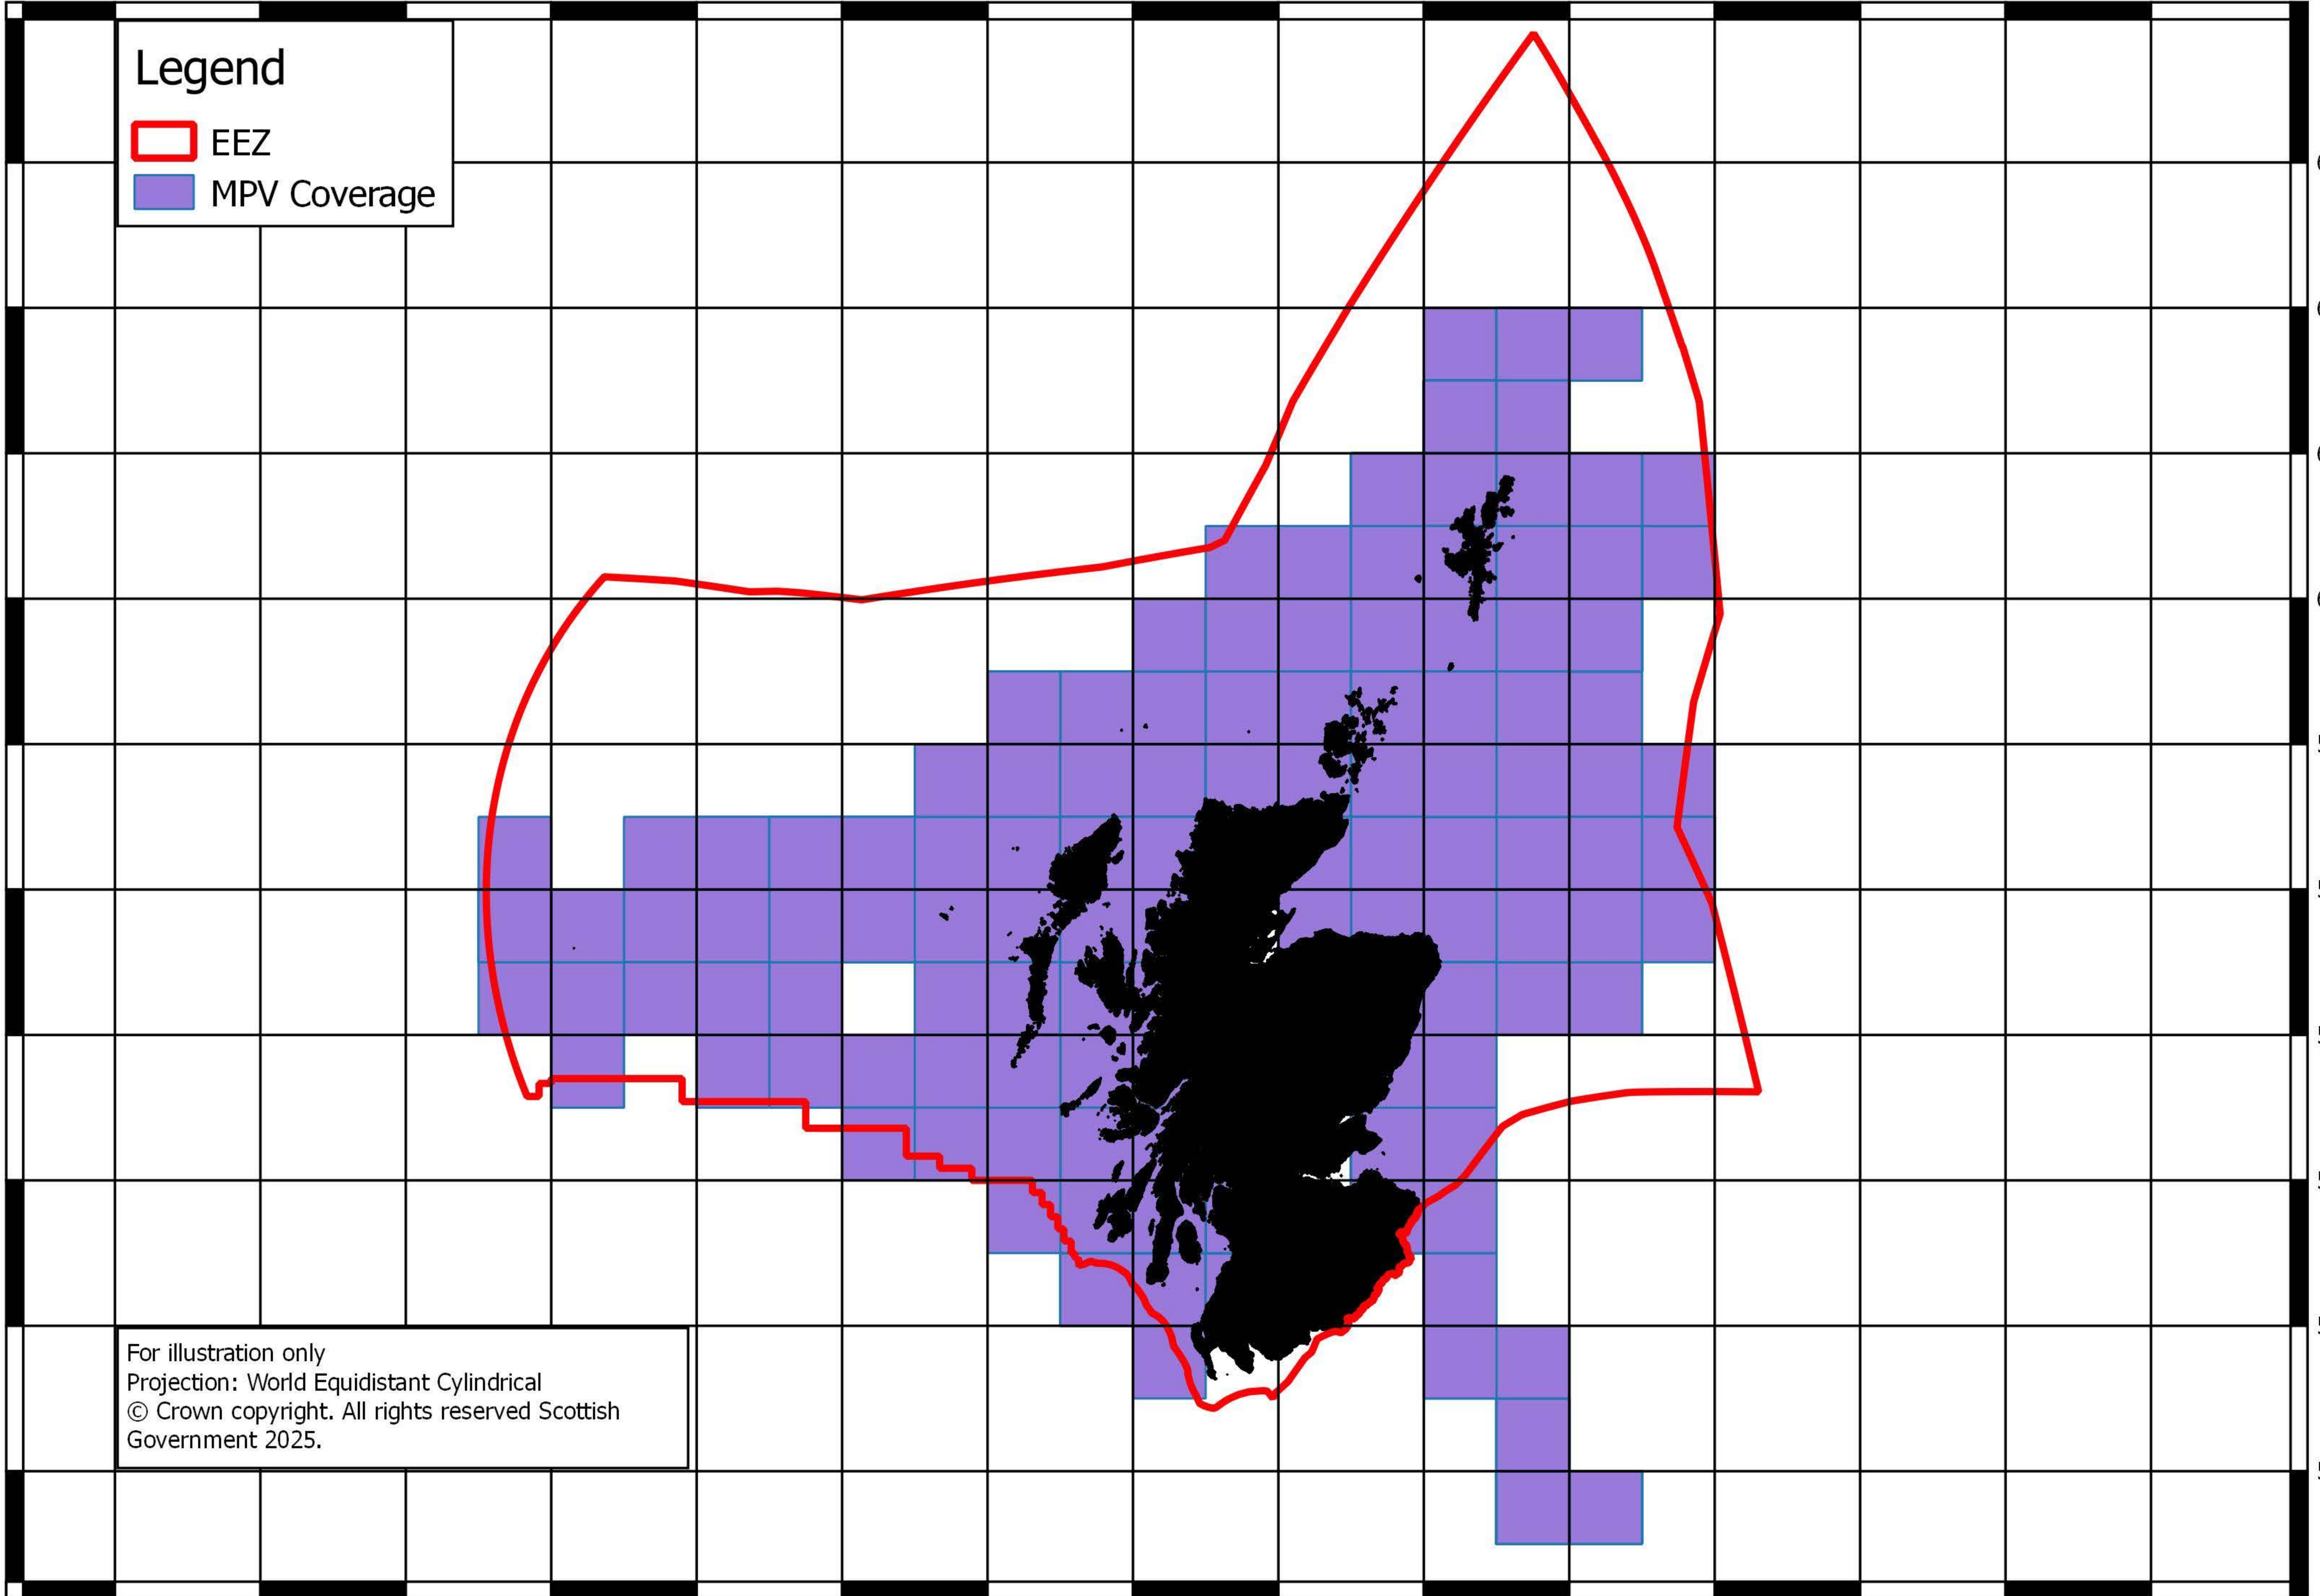

MPV Coverage by statistical rectangle January to June 2024

20°W 18°W 16°W 14°W 12°W 10°W 8°W 6°W 4°W 2°W 0° 2°E 4°E 6°E 8°E

Legend

- EEZ
- MPV Coverage

For illustration only
Projection: World Equidistant Cylindrical
© Crown copyright. All rights reserved Scottish
Government 2025.