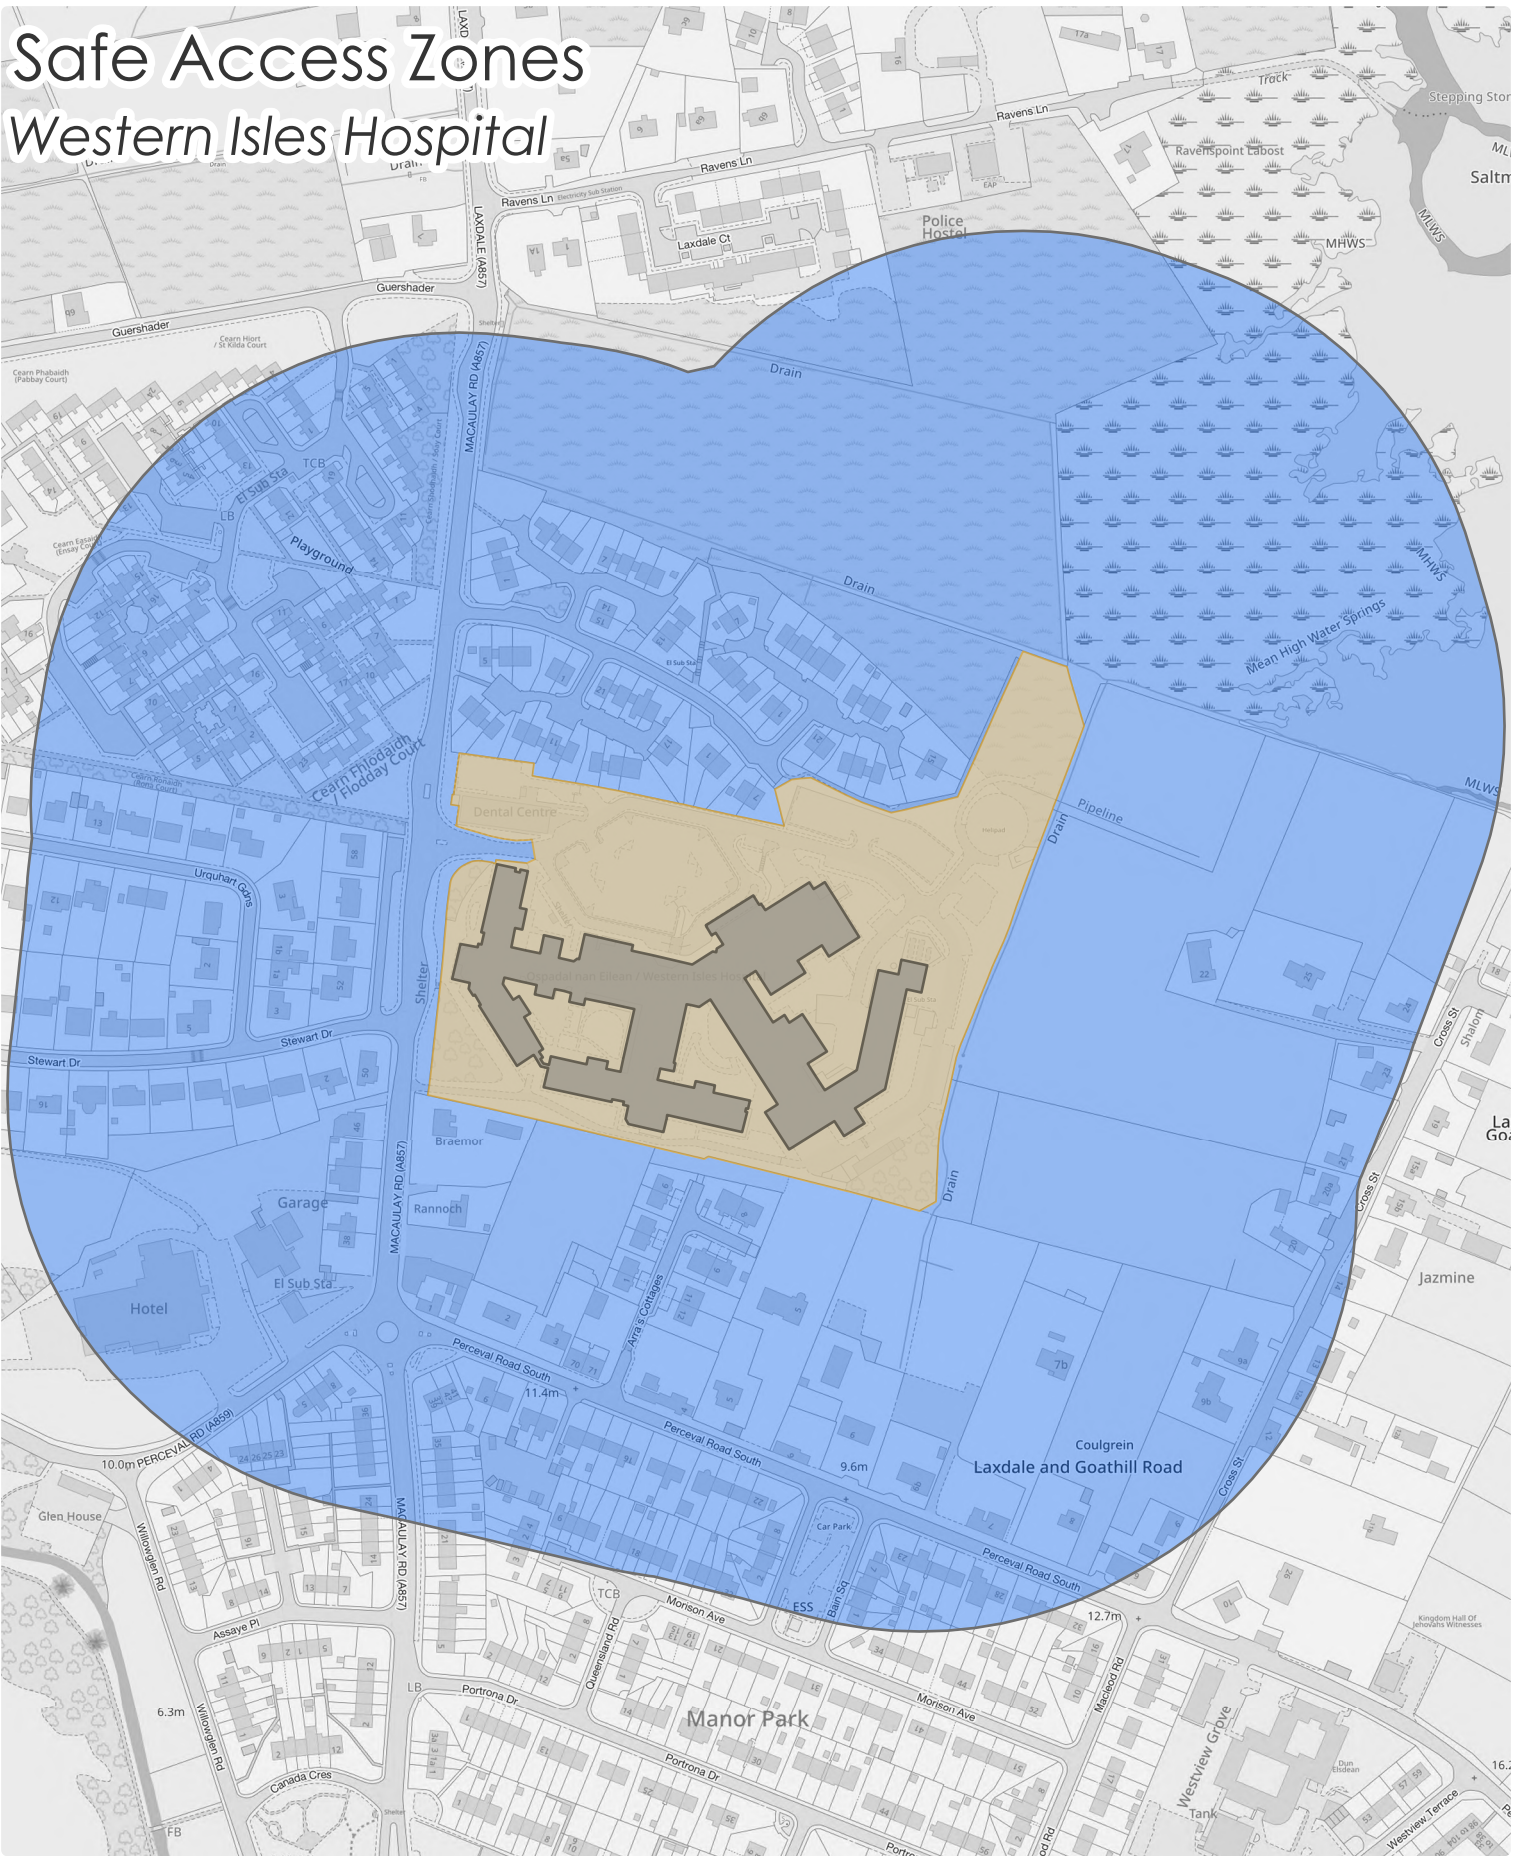

Safe Access Zones Western Isles Hospital

- Hospital/clinic buildings
- Hospital/clinic site extents
- Safe Access Zone (200m around site extents)

© Crown copyright. All rights reserved Scottish Government 2024. © Crown copyright and database right 2024. Ordnance Survey (OS Licence number 100024655).

Scale 1:3,596

Scottish Government Geographic Information Science & Analysis Team. August 2024.