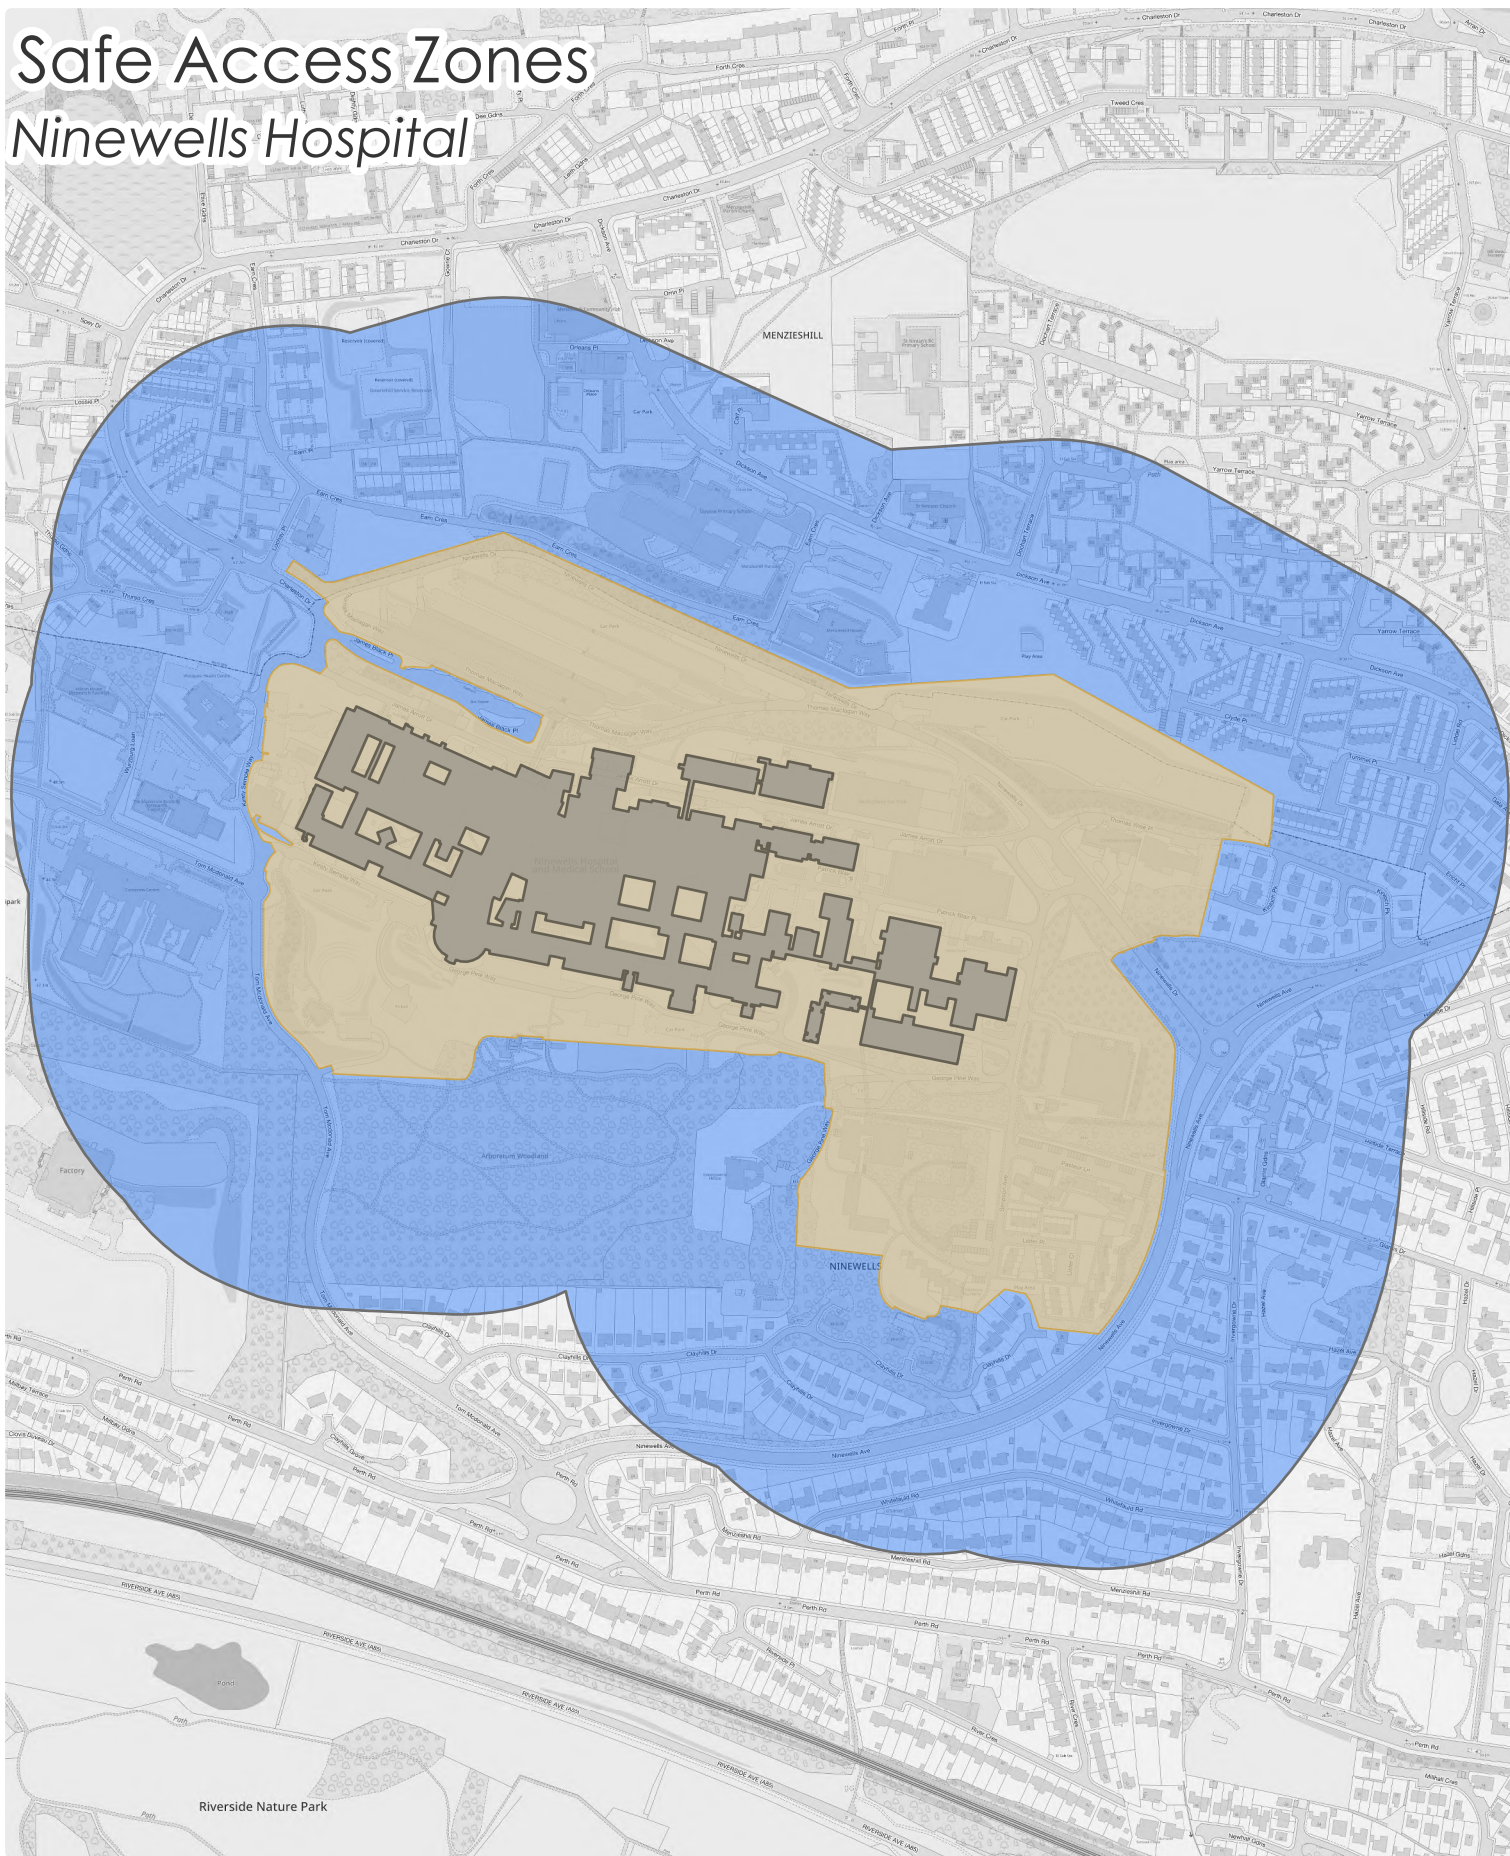

# Safe Access Zones Ninewells Hospital

-  Hospital/clinic buildings
-  Hospital/clinic site extents
-  Safe Access Zone (200m around site extents)

© Crown copyright. All rights reserved Scottish Government 2024. © Crown copyright and database right 2024. Ordnance Survey (OS Licence number 100024655).

Scale 1:6,437

Scottish Government Geographic Information Science & Analysis Team. August 2024.