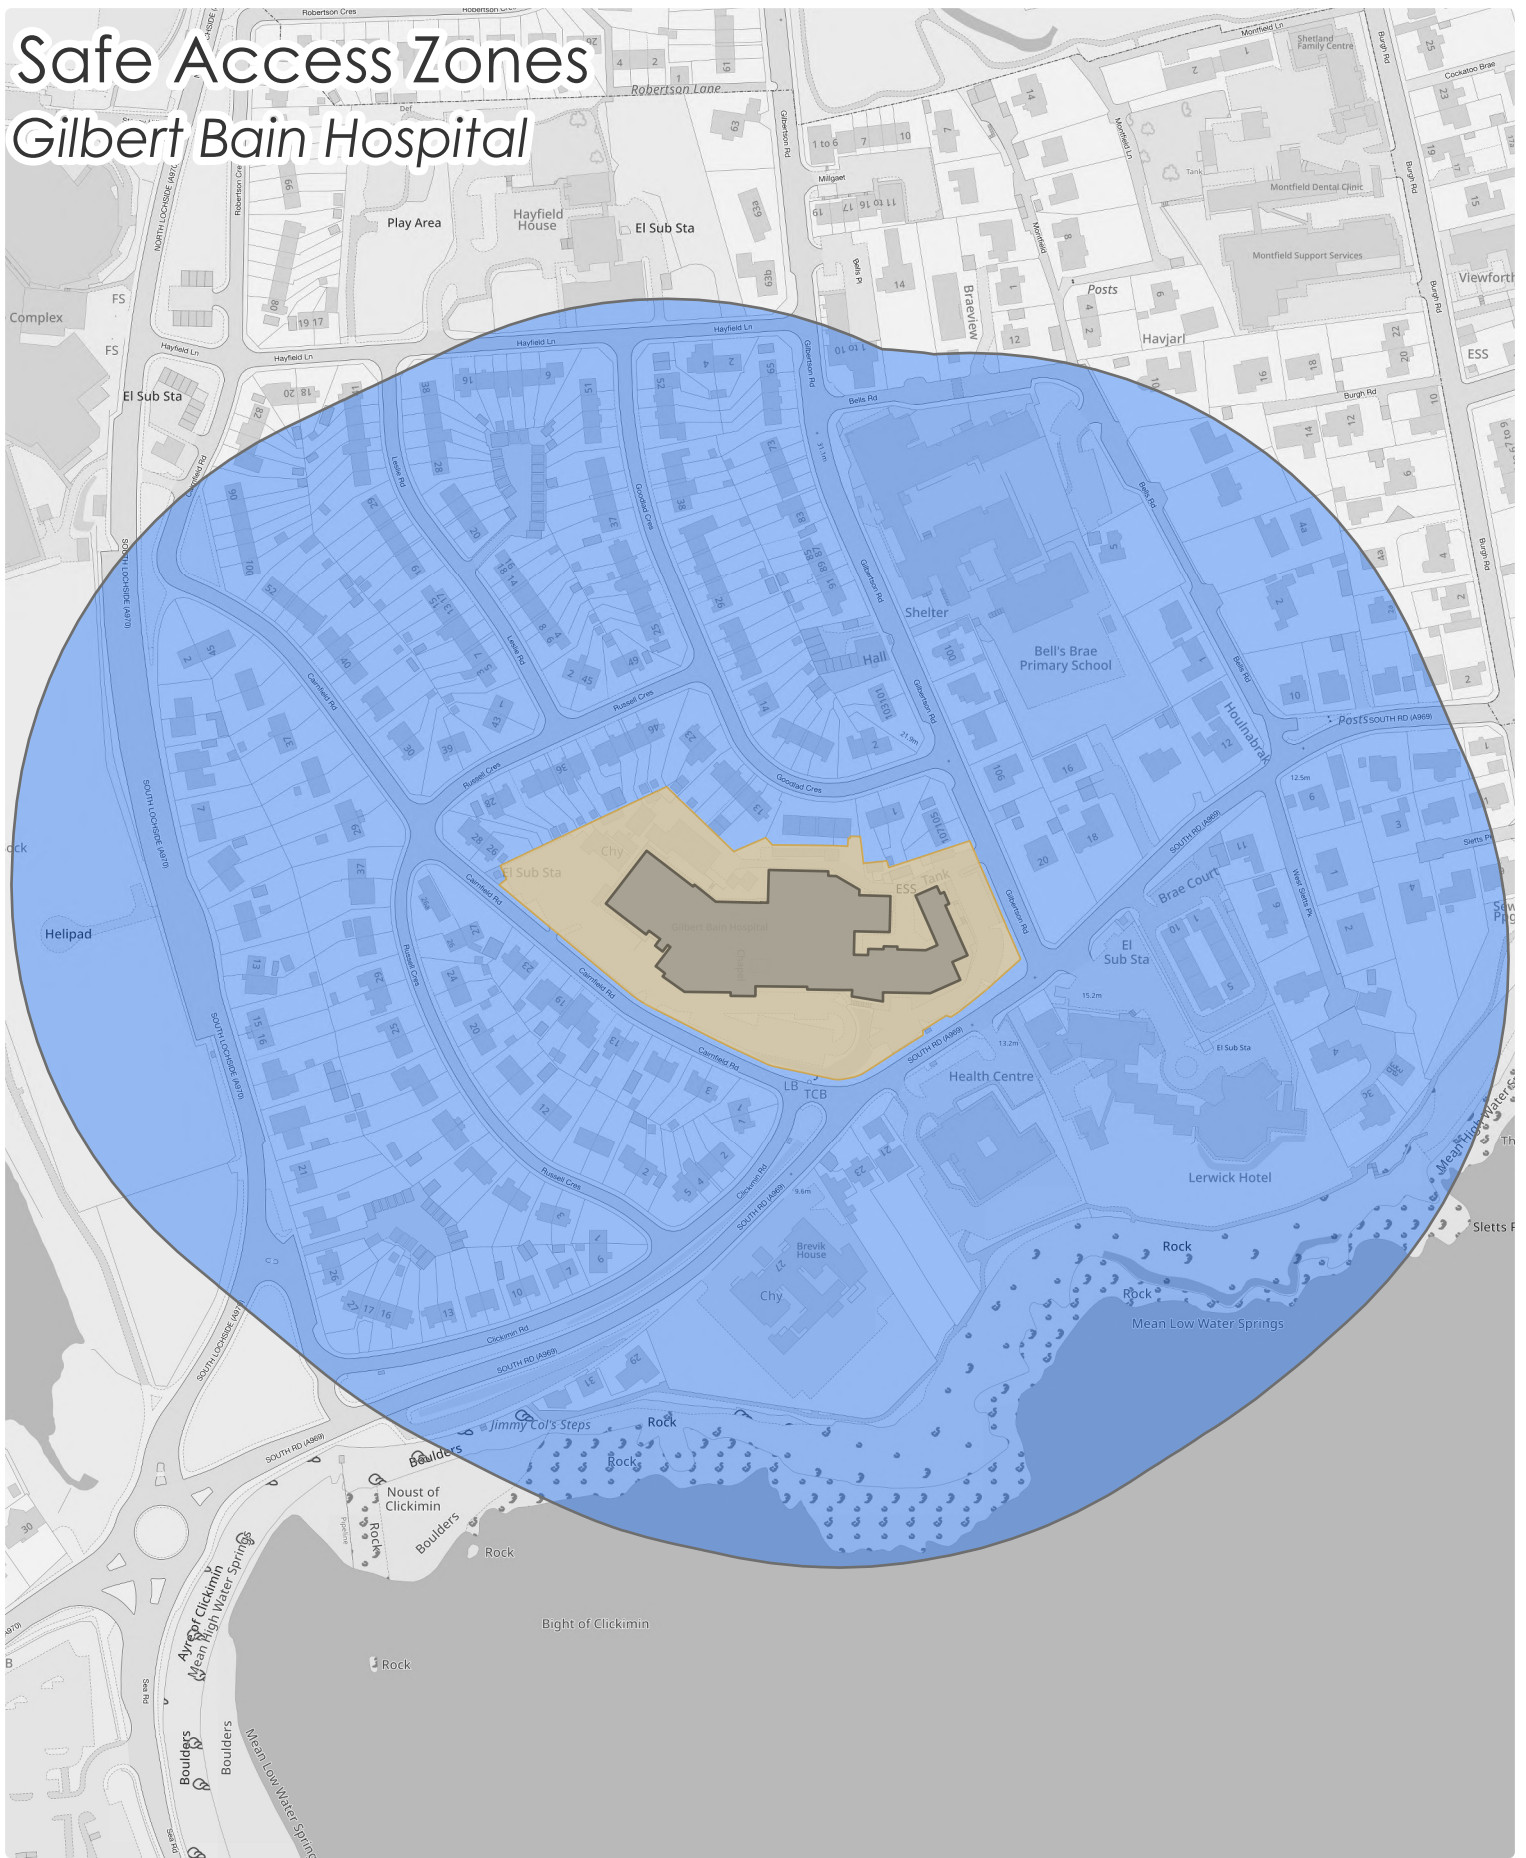

# Safe Access Zones Gilbert Bain Hospital

- Hospital/clinic buildings
- Hospital/clinic site extents
- Safe Access Zone (200m around site extents)

© Crown copyright. All rights reserved Scottish Government 2024. © Crown copyright and database right 2024. Ordnance Survey (OS Licence number 100024655).

Scale 1:3,100

Scottish Government Geographic Information Science & Analysis Team. August 2024.