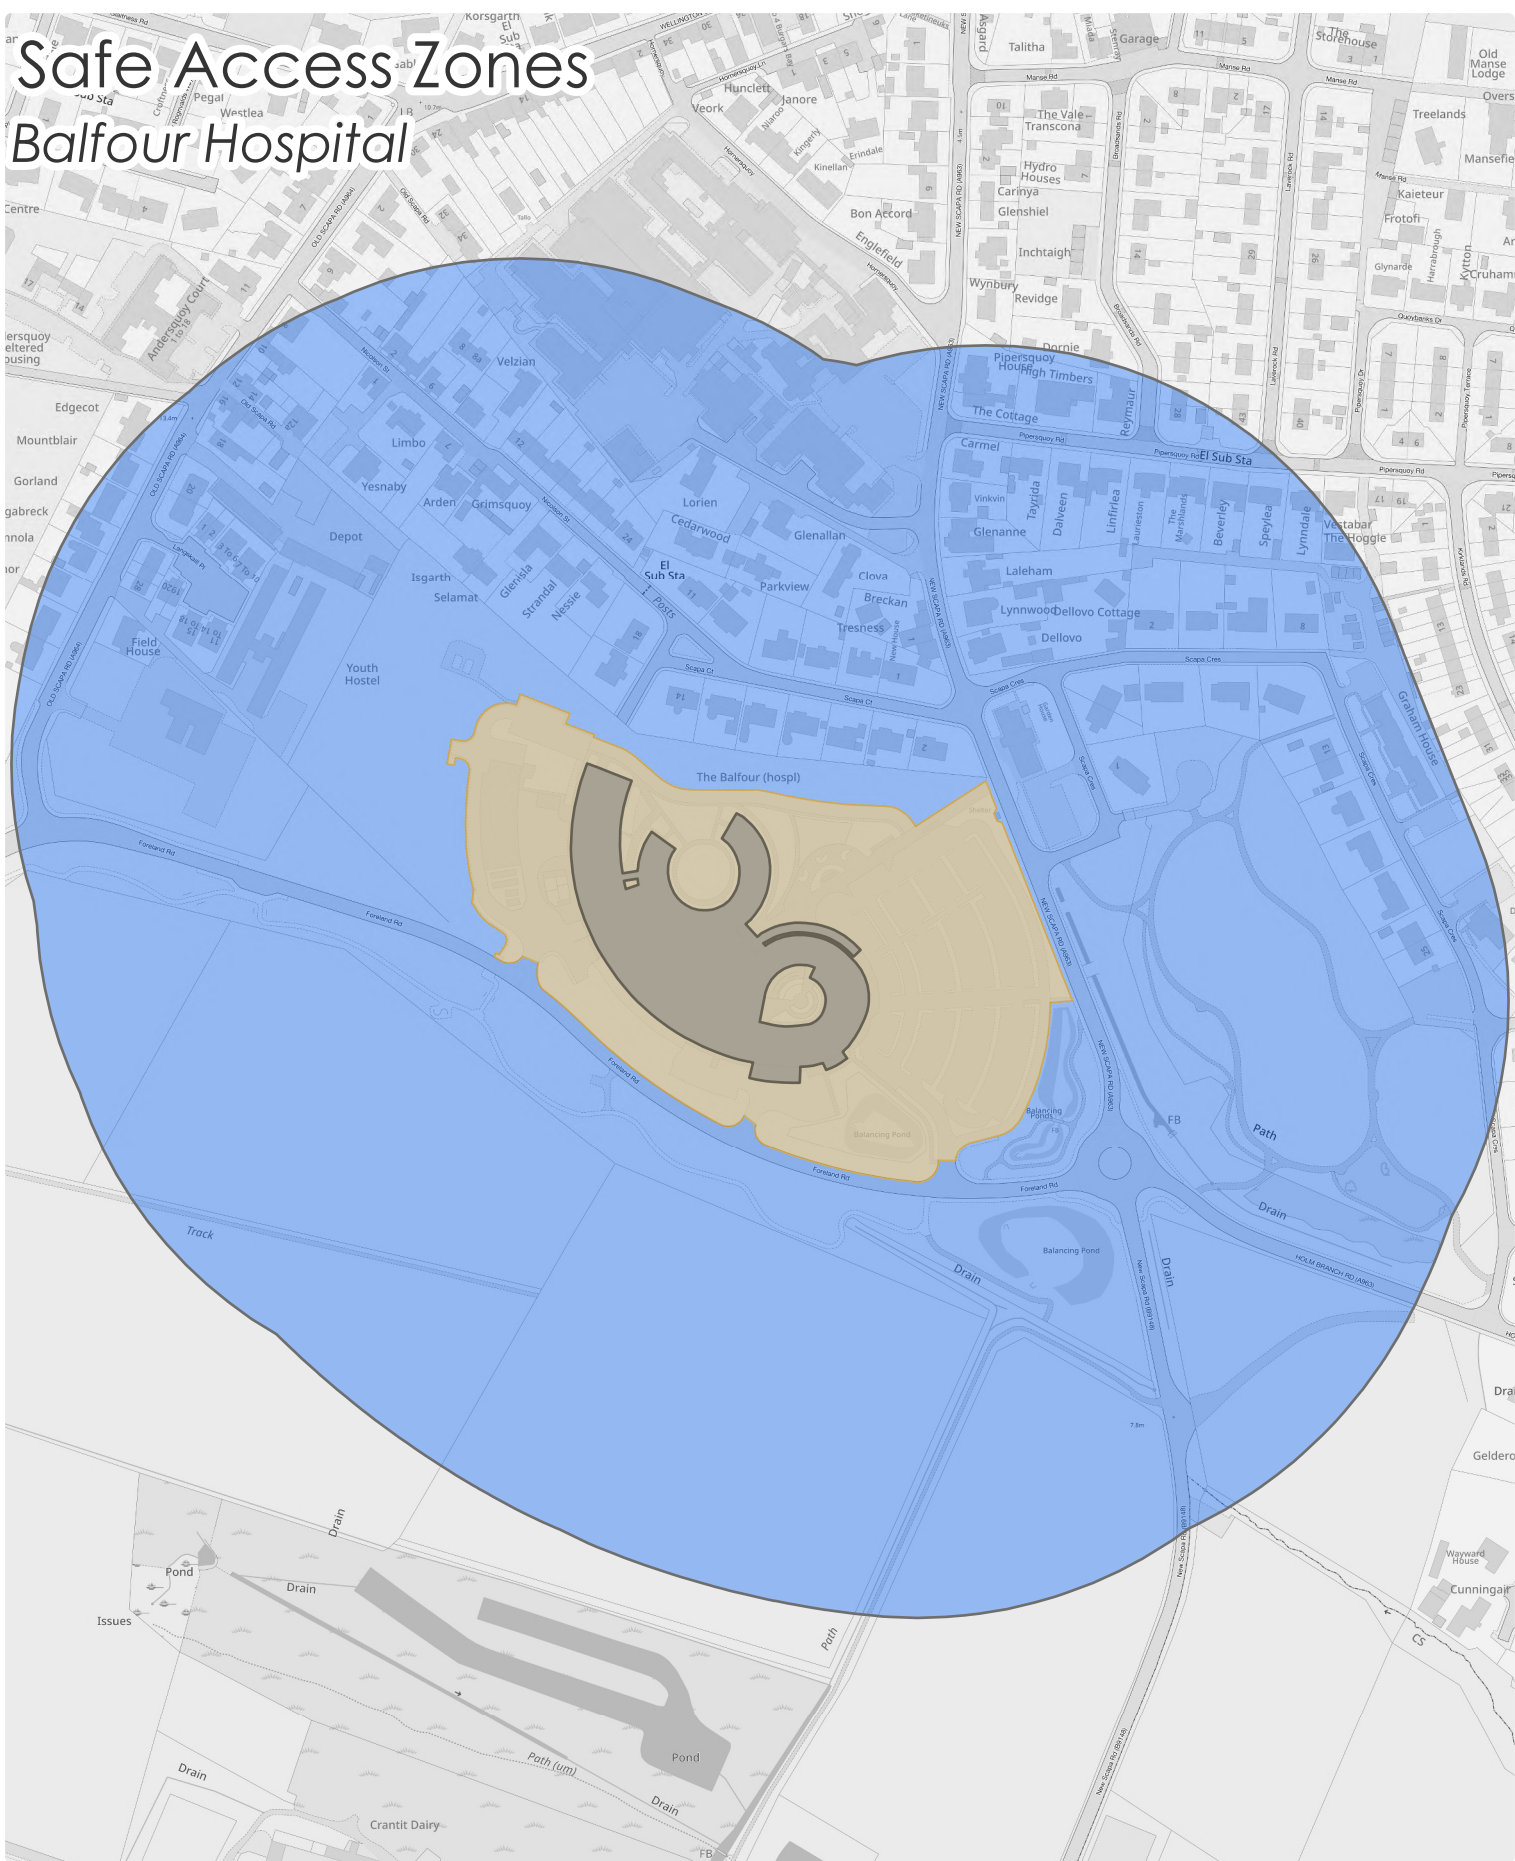

Safe Access Zones Balfour Hospital

-  Hospital/clinic buildings
-  Hospital/clinic site extents
-  Safe Access Zone (200m around site extents)

© Crown copyright. All rights reserved Scottish Government 2024. © Crown copyright and database right 2024. Ordnance Survey (OS Licence number 100024655).

Scale 1:3,471

Scottish Government Geographic Information Science & Analysis Team. August 2024.