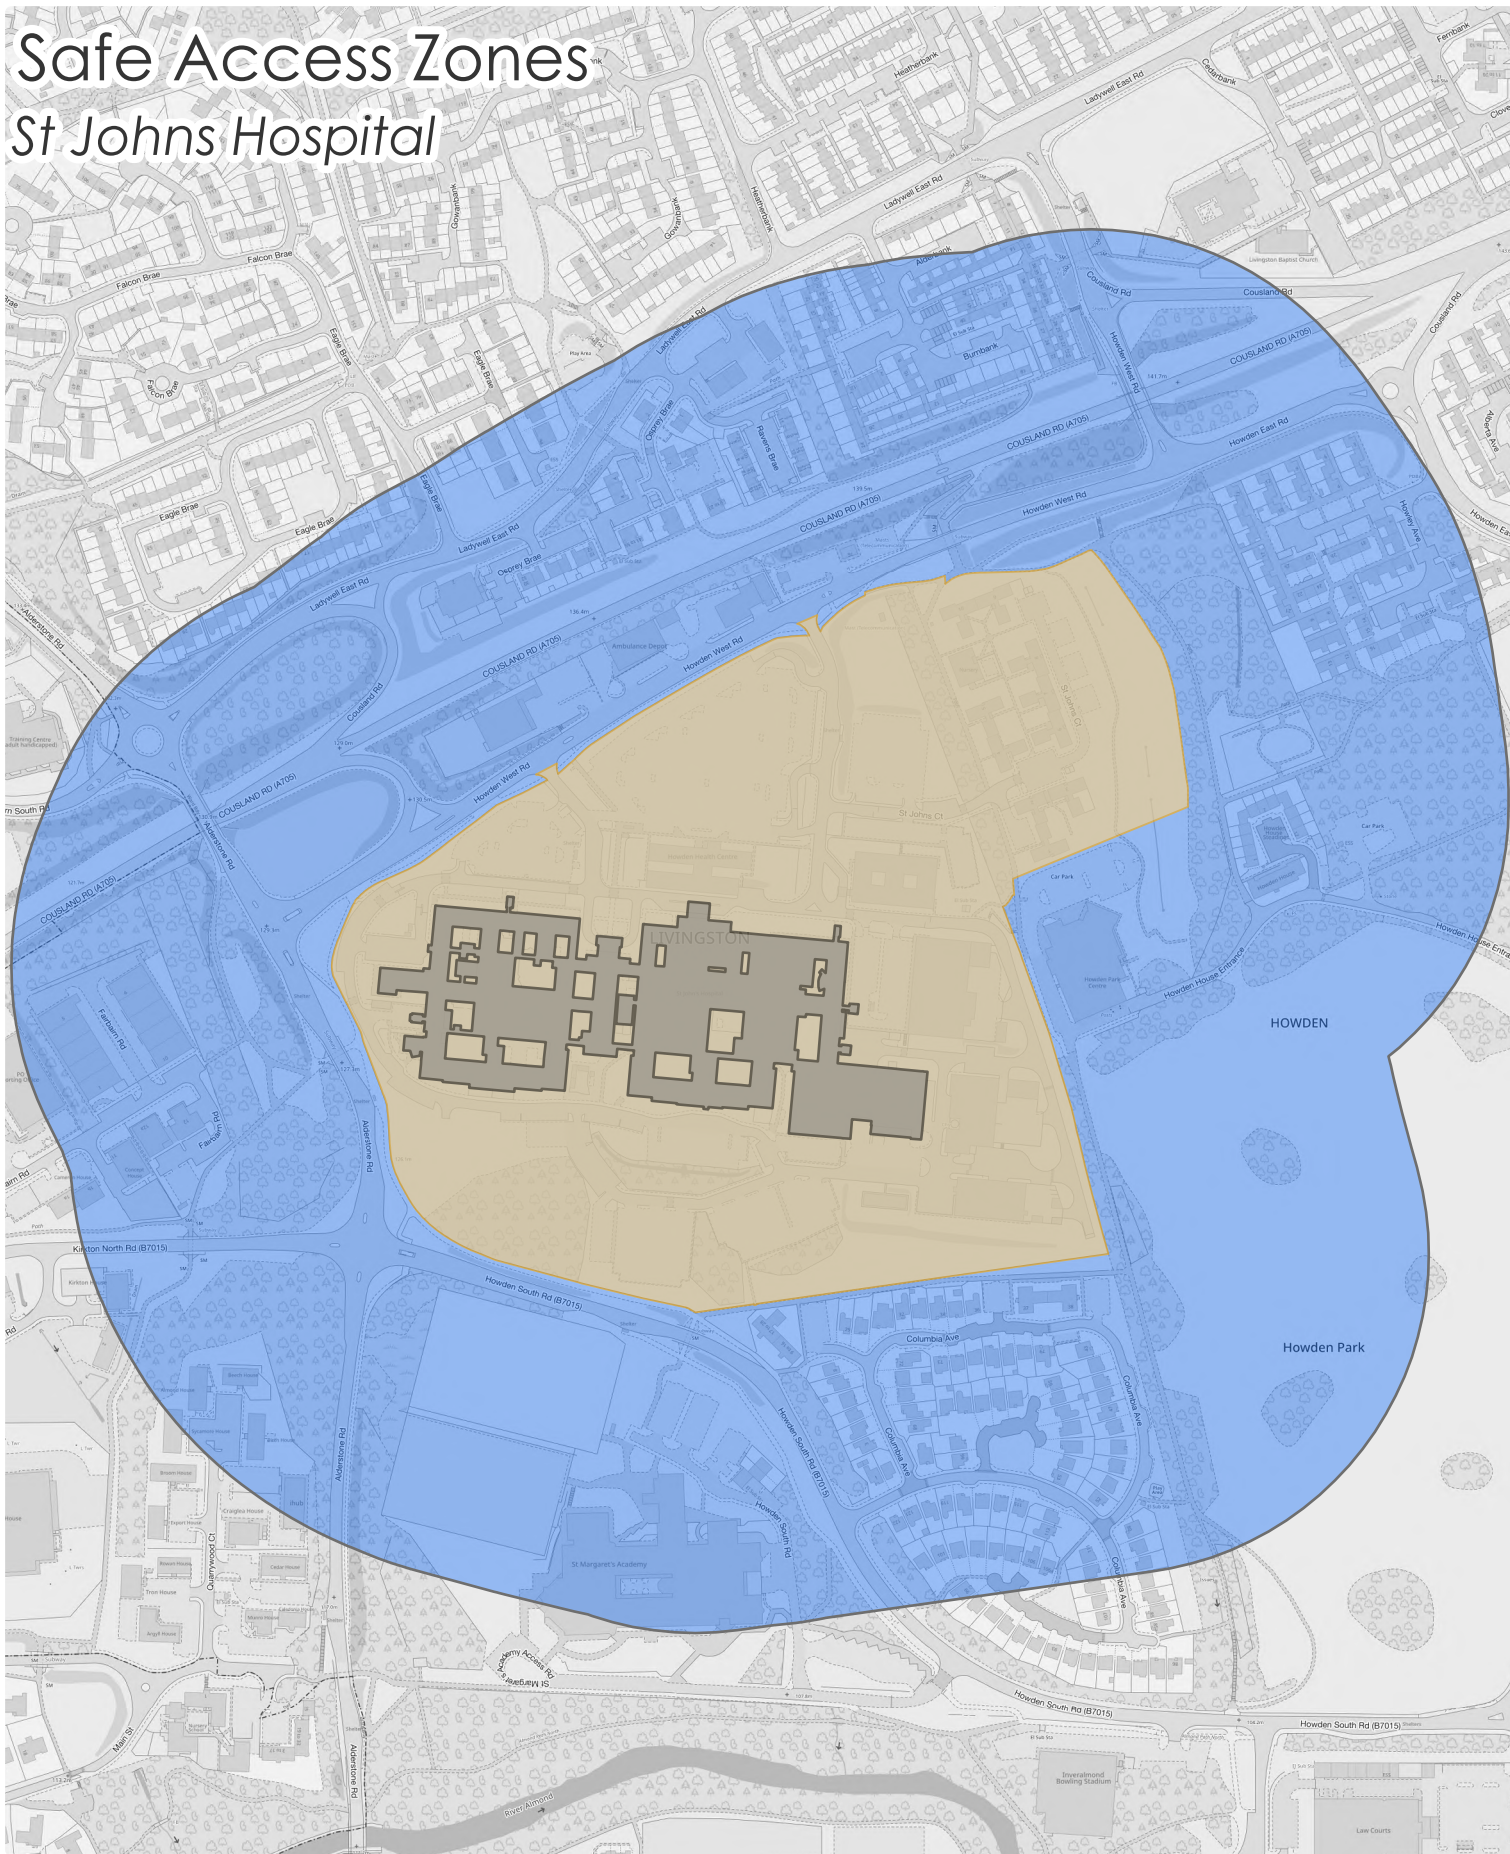

Safe Access Zones St Johns Hospital

-  Hospital/clinic buildings
-  Hospital/clinic site extents
-  Safe Access Zone (200m around site extents)

© Crown copyright. All rights reserved Scottish Government 2024. © Crown copyright and database right 2024. Ordnance Survey (OS Licence number 100024655).

Scale 1:4,718

Scottish Government Geographic Information Science & Analysis Team. August 2024.