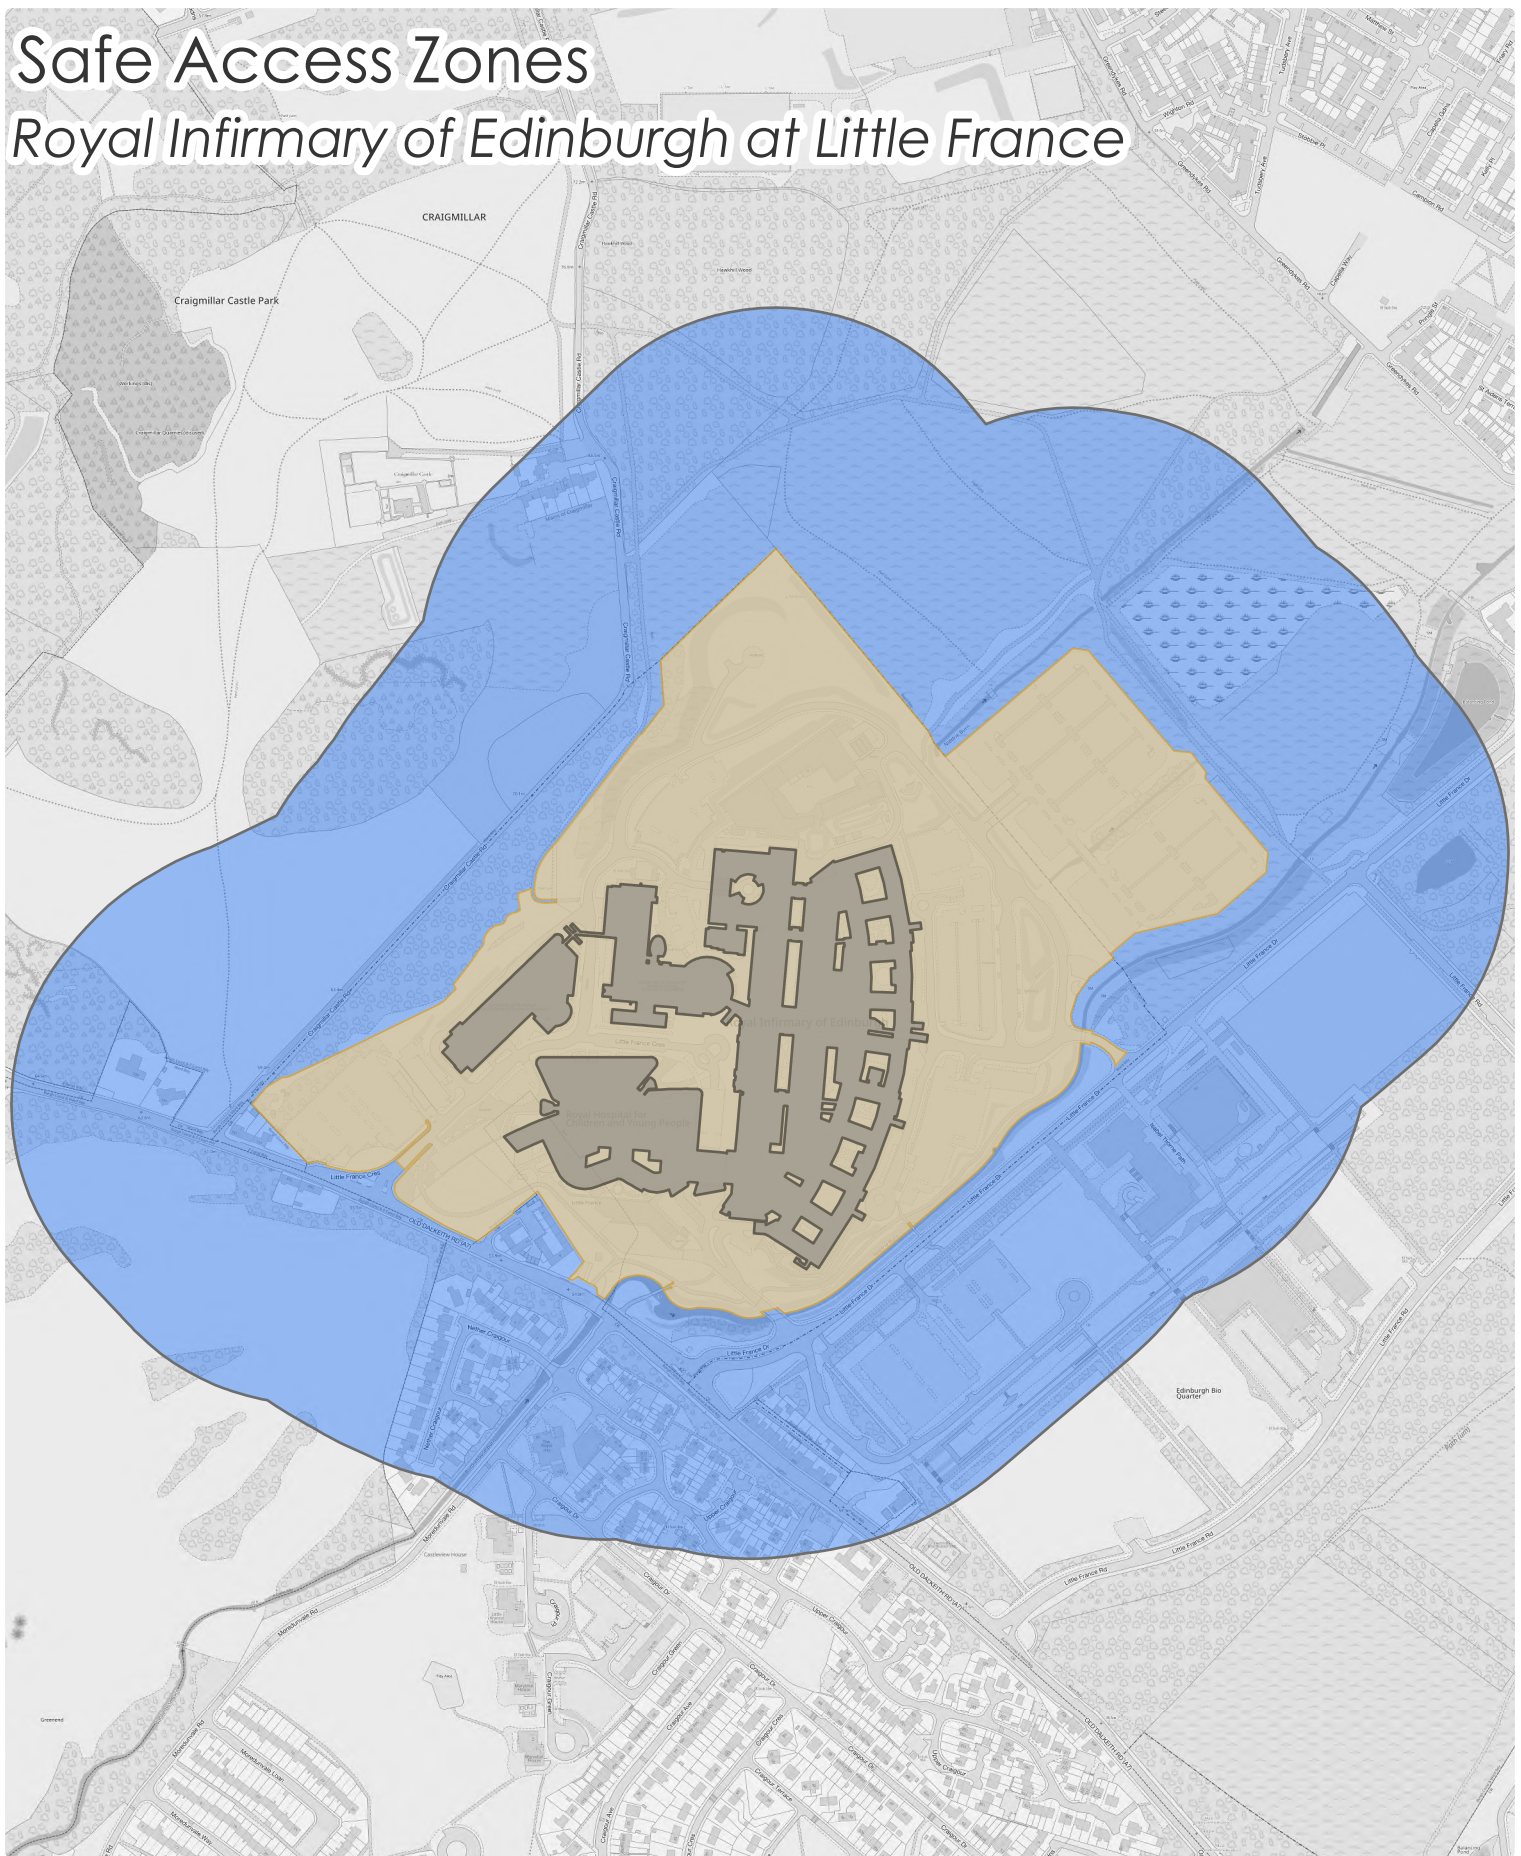

Safe Access Zones

Royal Infirmary of Edinburgh at Little France

-  Hospital/clinic buildings
-  Hospital/clinic site extents
-  Safe Access Zone (200m around site extents)

© Crown copyright. All rights reserved Scottish Government 2024. © Crown copyright and database right 2024. Ordnance Survey (OS Licence number 100024655).

Scale 1:6,282

Scottish Government Geographic Information Science & Analysis Team. August 2024.