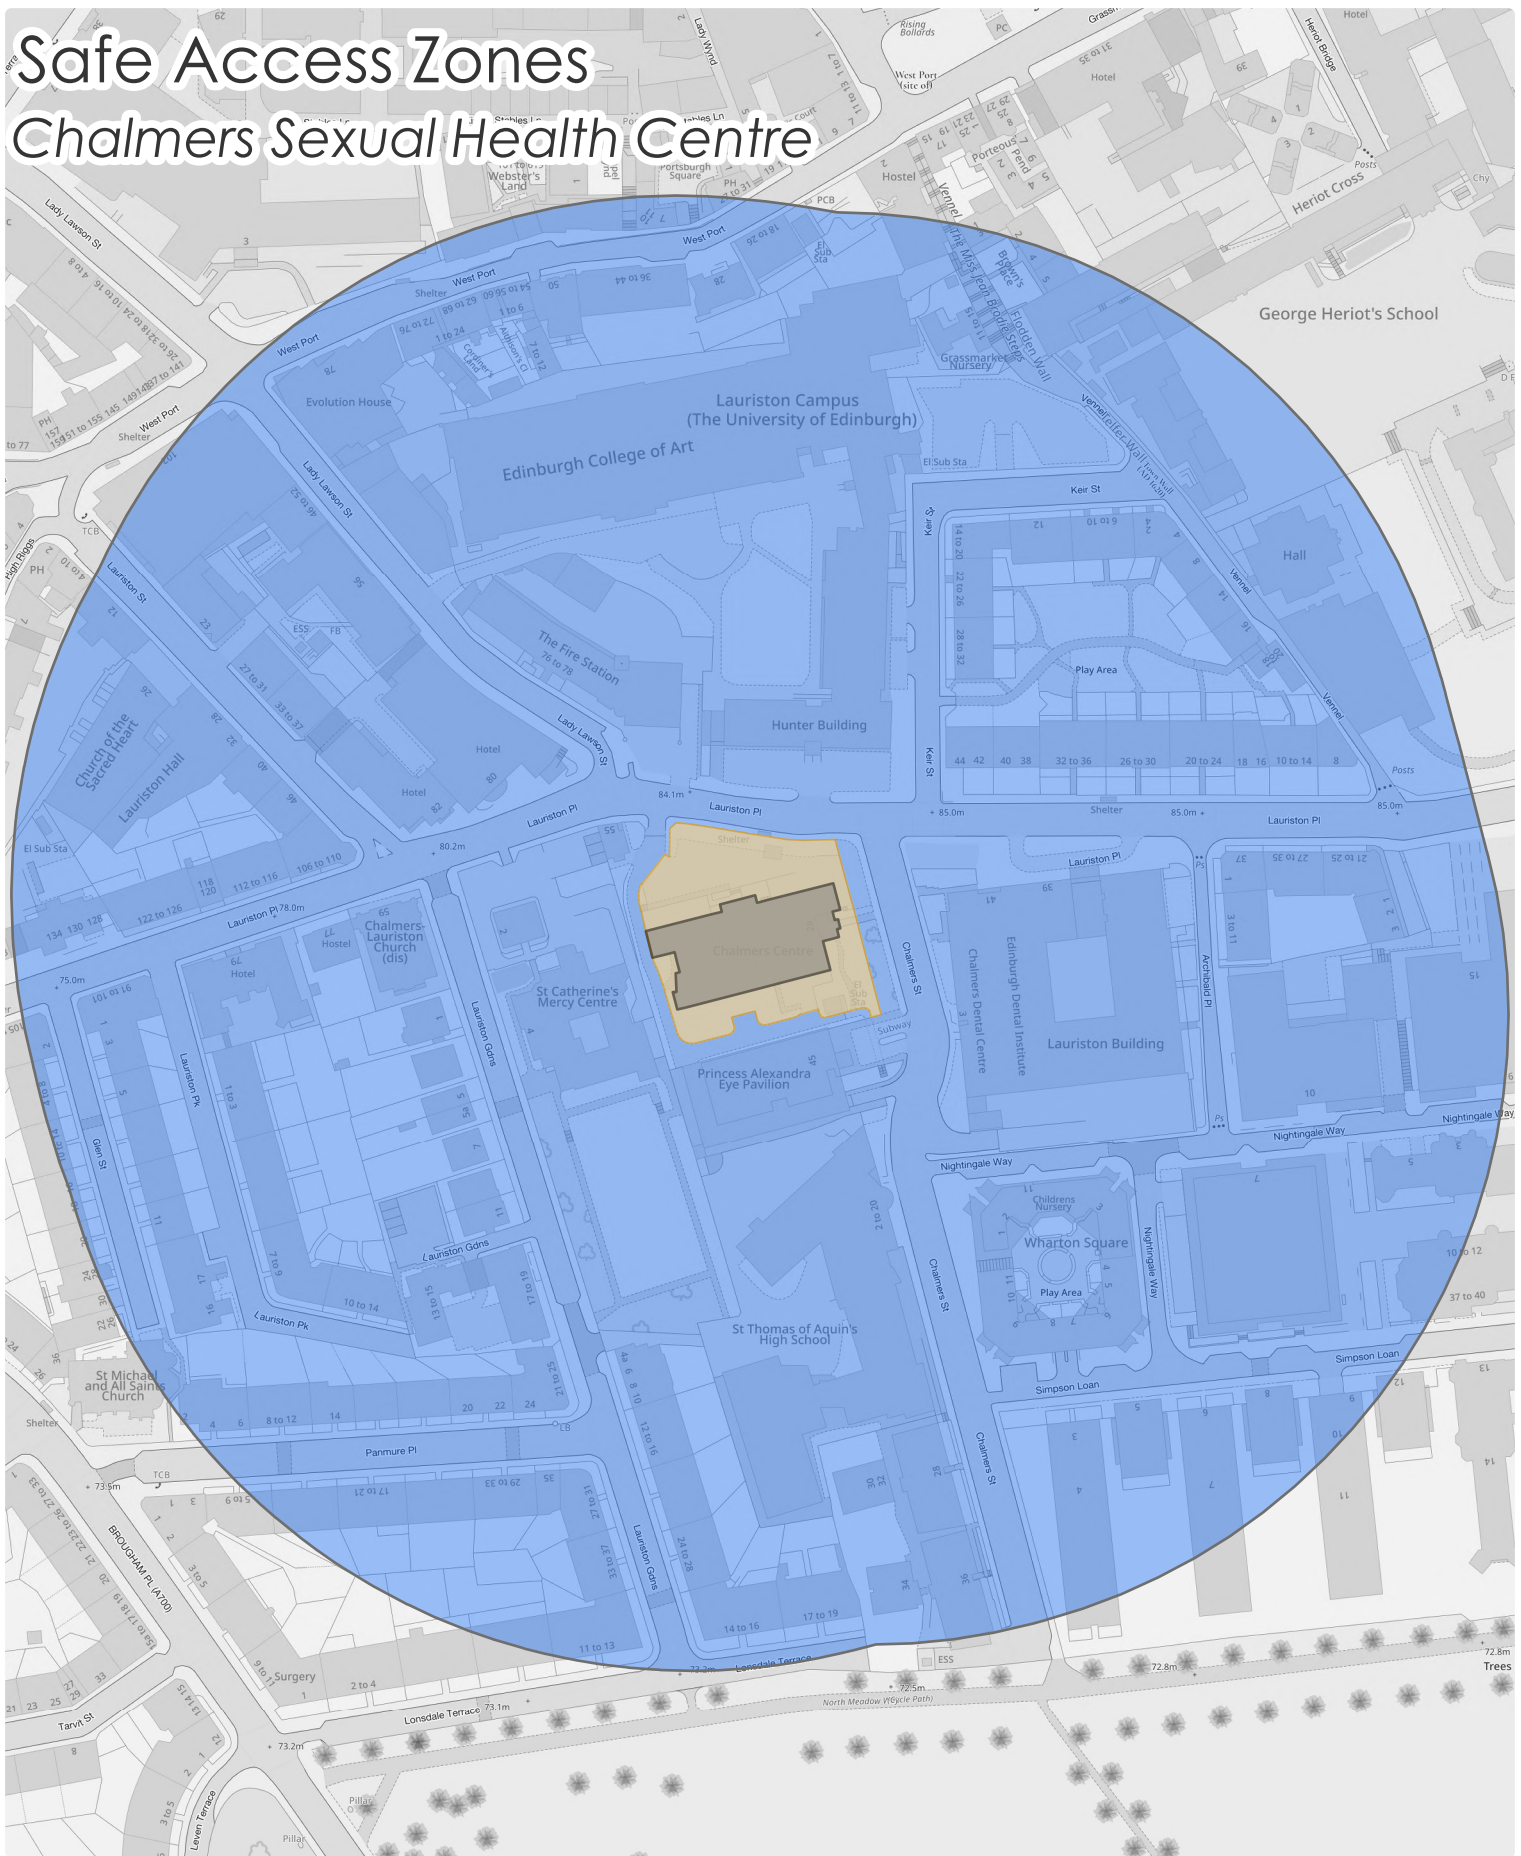

Safe Access Zones Chalmers Sexual Health Centre

-  Hospital/clinic buildings
-  Hospital/clinic site extents
-  Safe Access Zone (200m around site extents)

© Crown copyright. All rights reserved Scottish Government 2024. © Crown copyright and database right 2024. Ordnance Survey (OS Licence number 100024655).

Scale 1:2,411

Scottish Government Geographic Information Science & Analysis Team. August 2024.