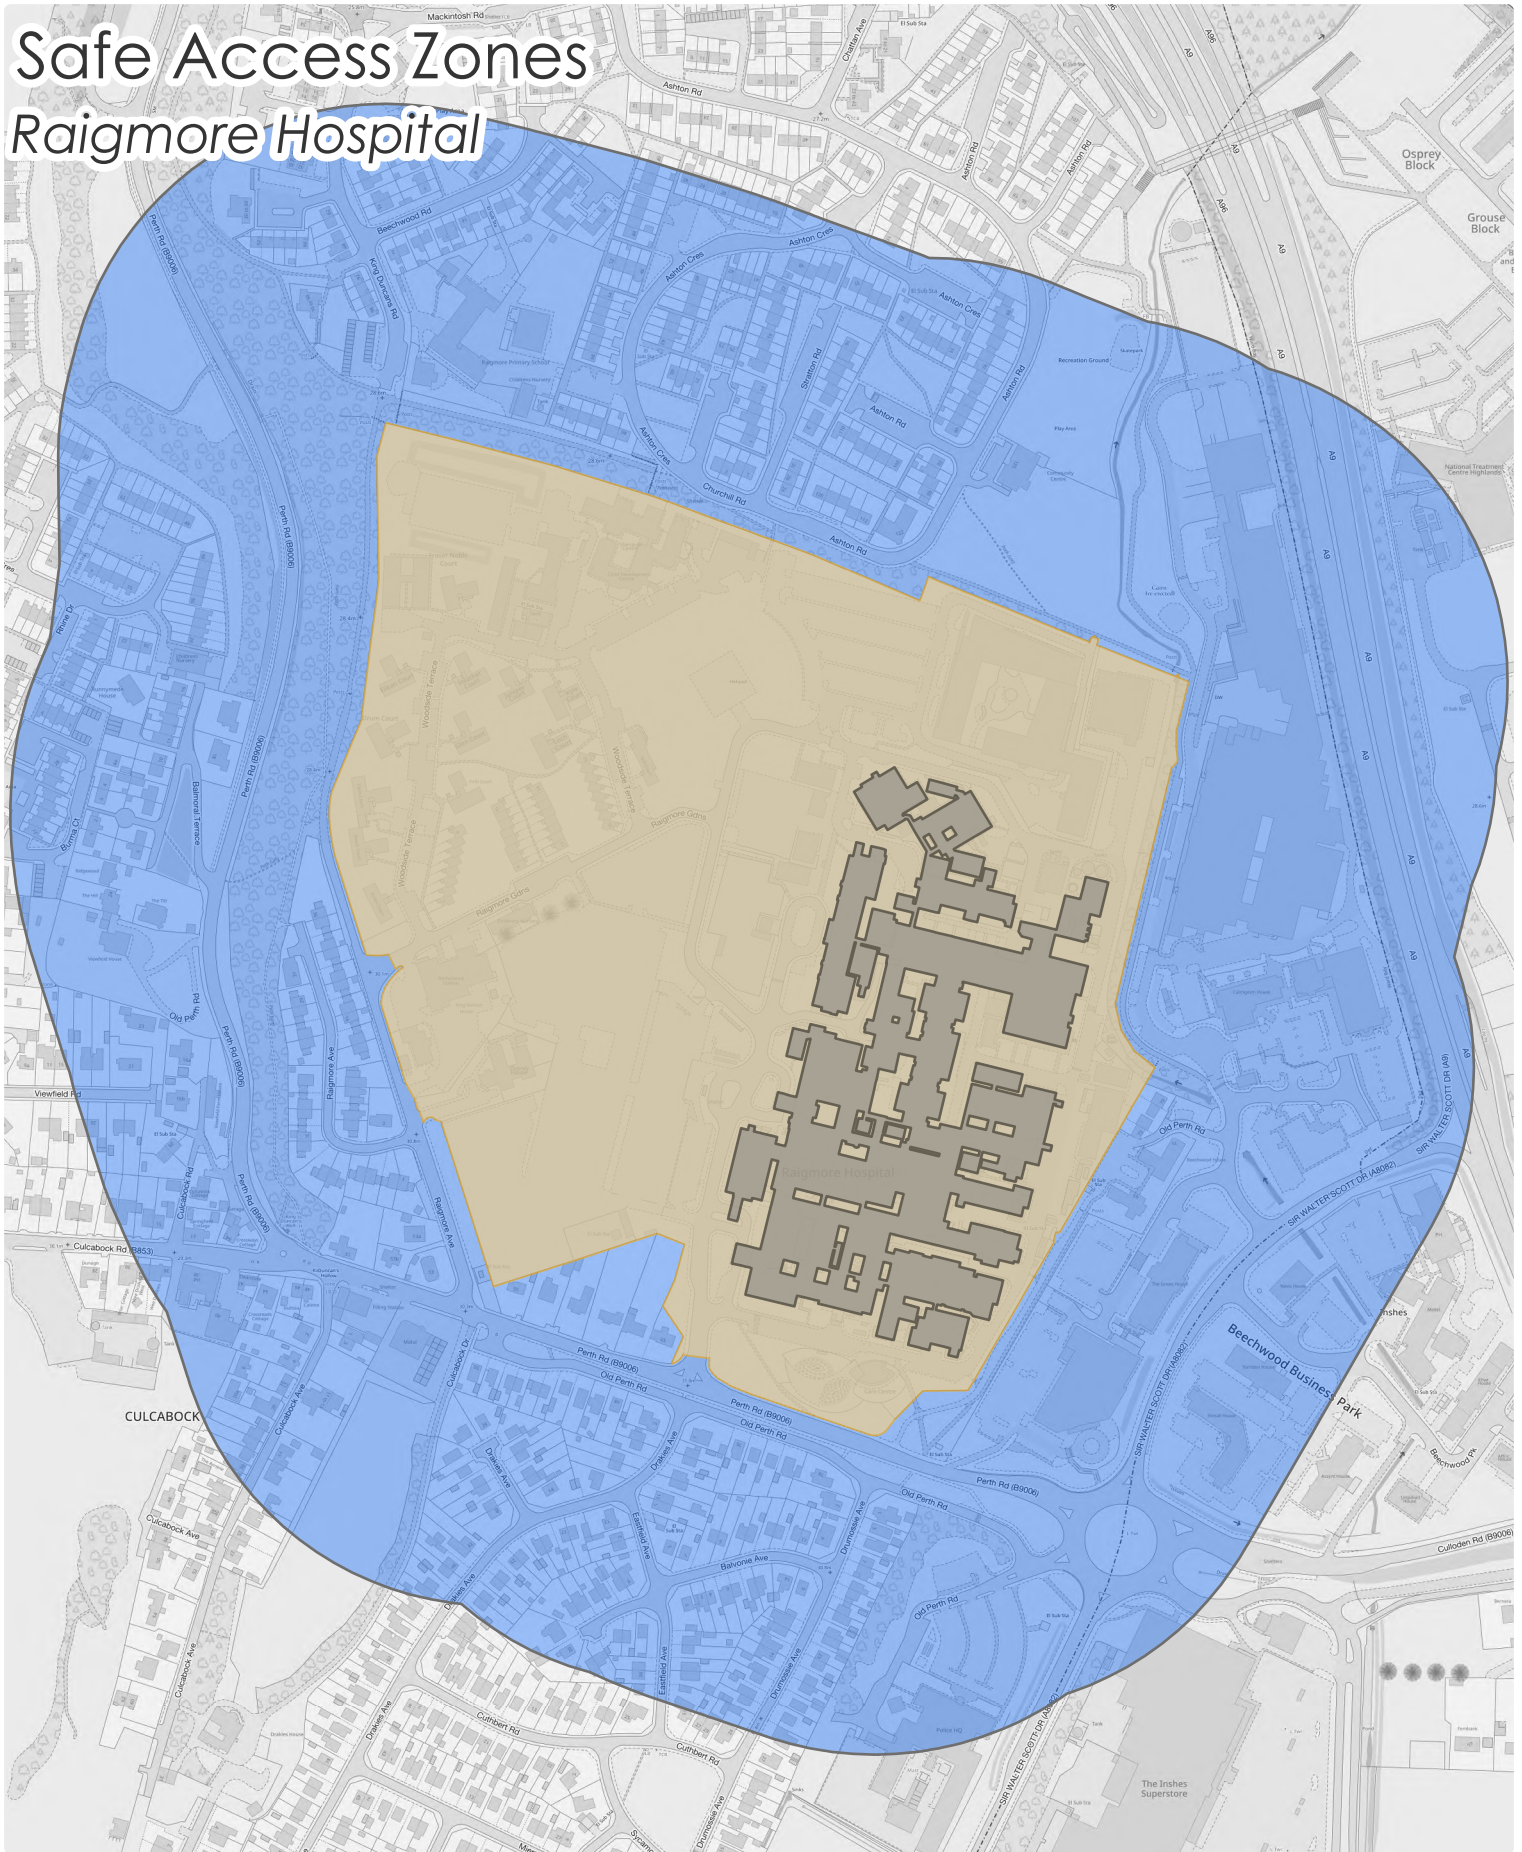

Safe Access Zones Raigmore Hospital

-  Hospital/clinic buildings
-  Hospital/clinic site extents
-  Safe Access Zone (200m around site extents)

© Crown copyright. All rights reserved Scottish Government 2024. © Crown copyright and database right 2024. Ordnance Survey (OS Licence number 100024655).

Scale 1:4,742

Scottish Government Geographic Information Science & Analysis Team. August 2024.