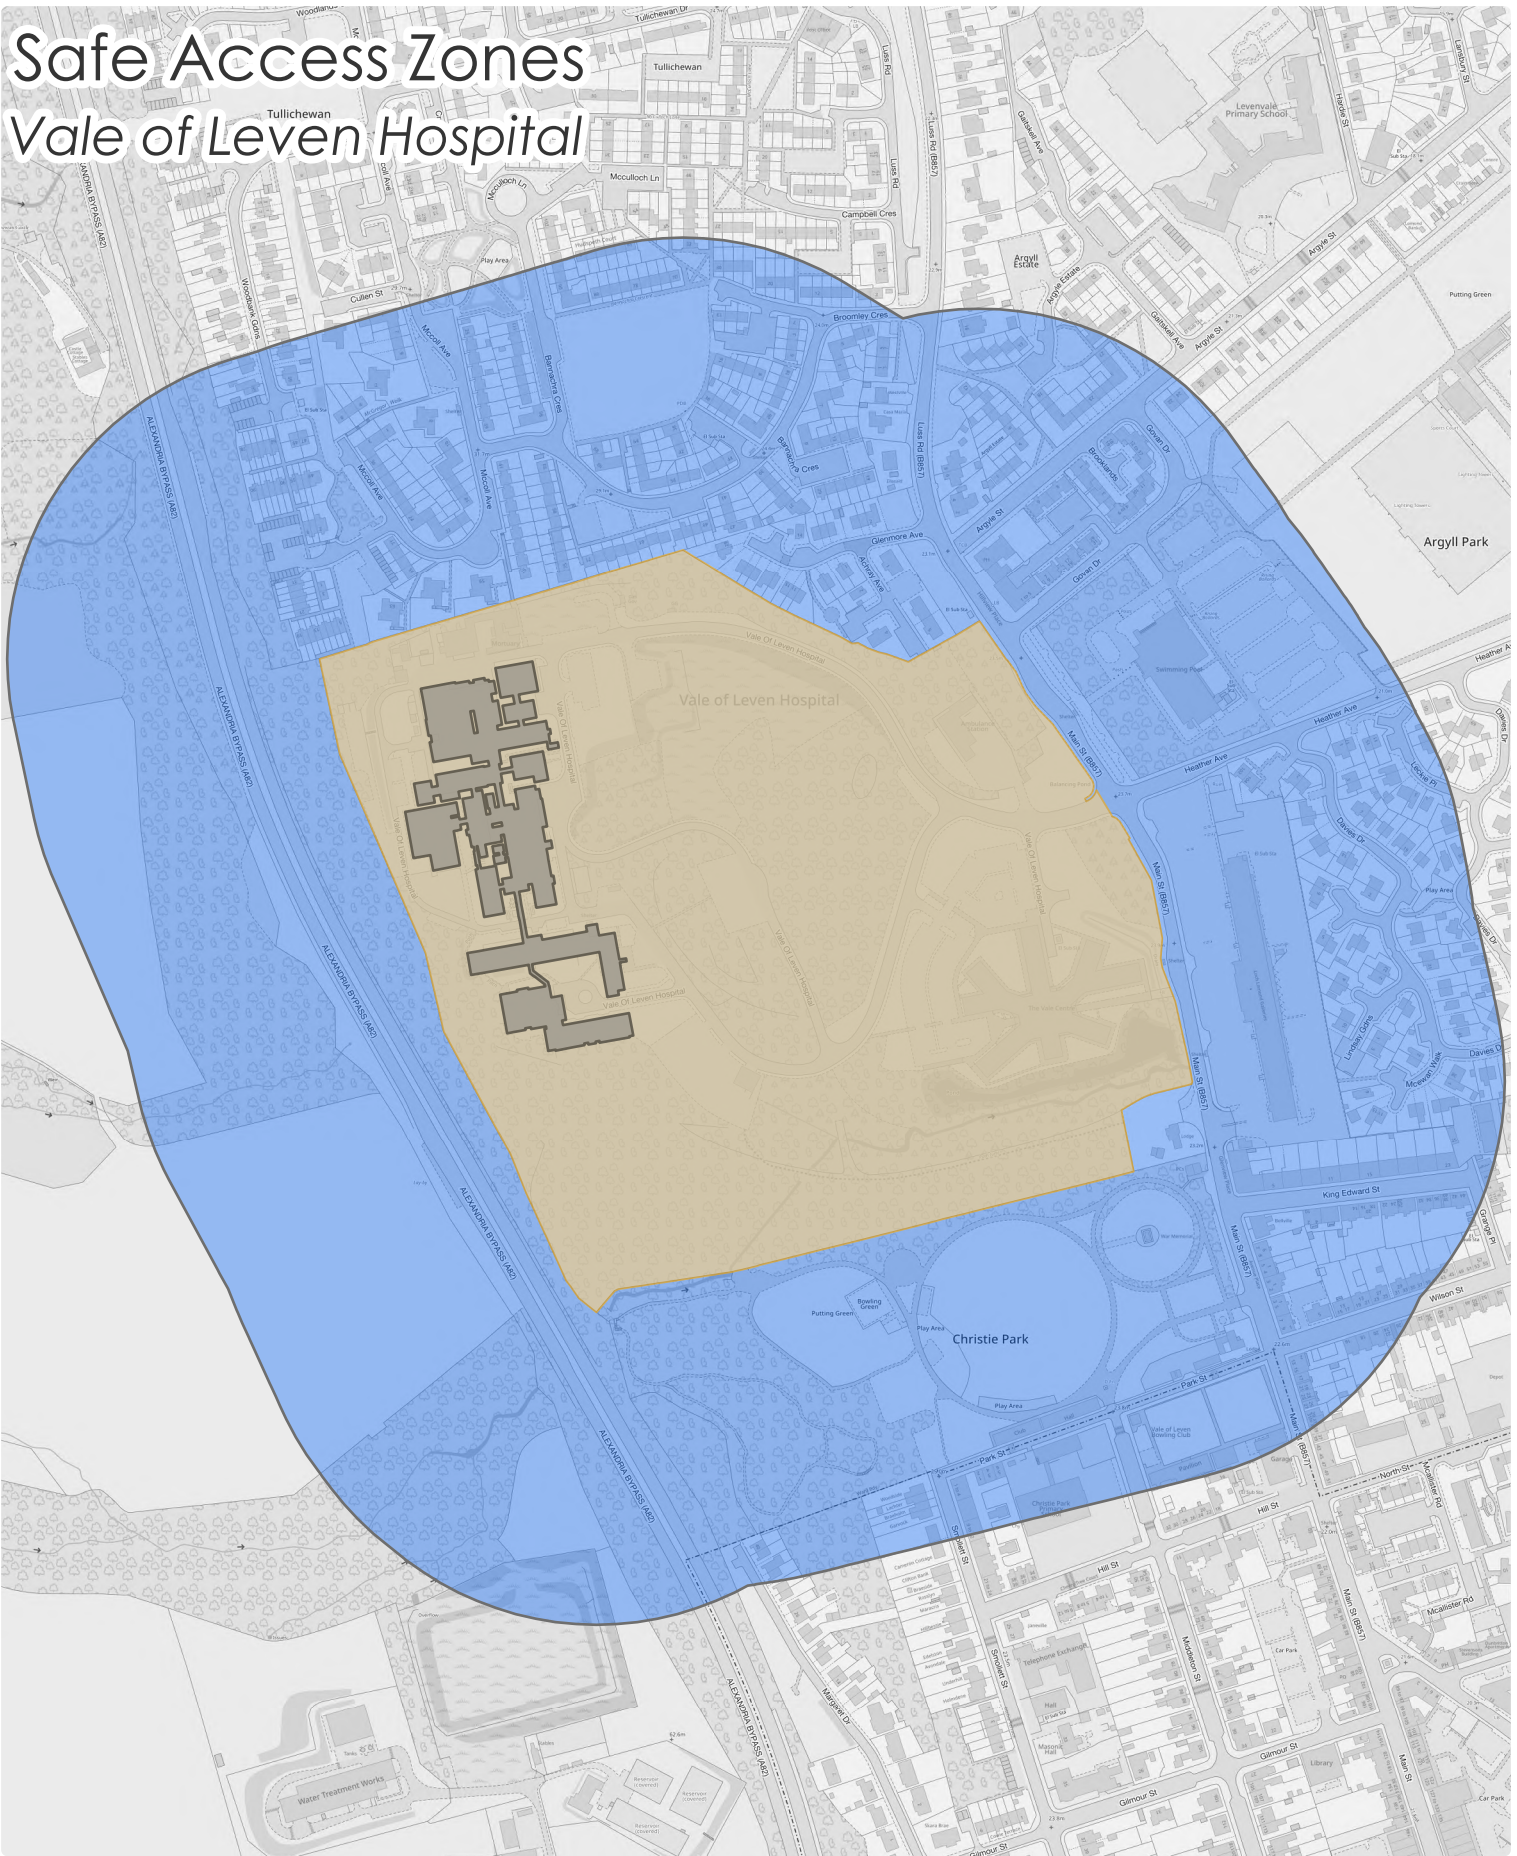

Safe Access Zones Vale of Leven Hospital

-  Hospital/clinic buildings
-  Hospital/clinic site extents
-  Safe Access Zone (200m around site extents)

© Crown copyright. All rights reserved Scottish Government 2024. © Crown copyright and database right 2024. Ordnance Survey (OS Licence number 100024655).

Scale 1:4,842

Scottish Government Geographic Information Science & Analysis Team. August 2024.