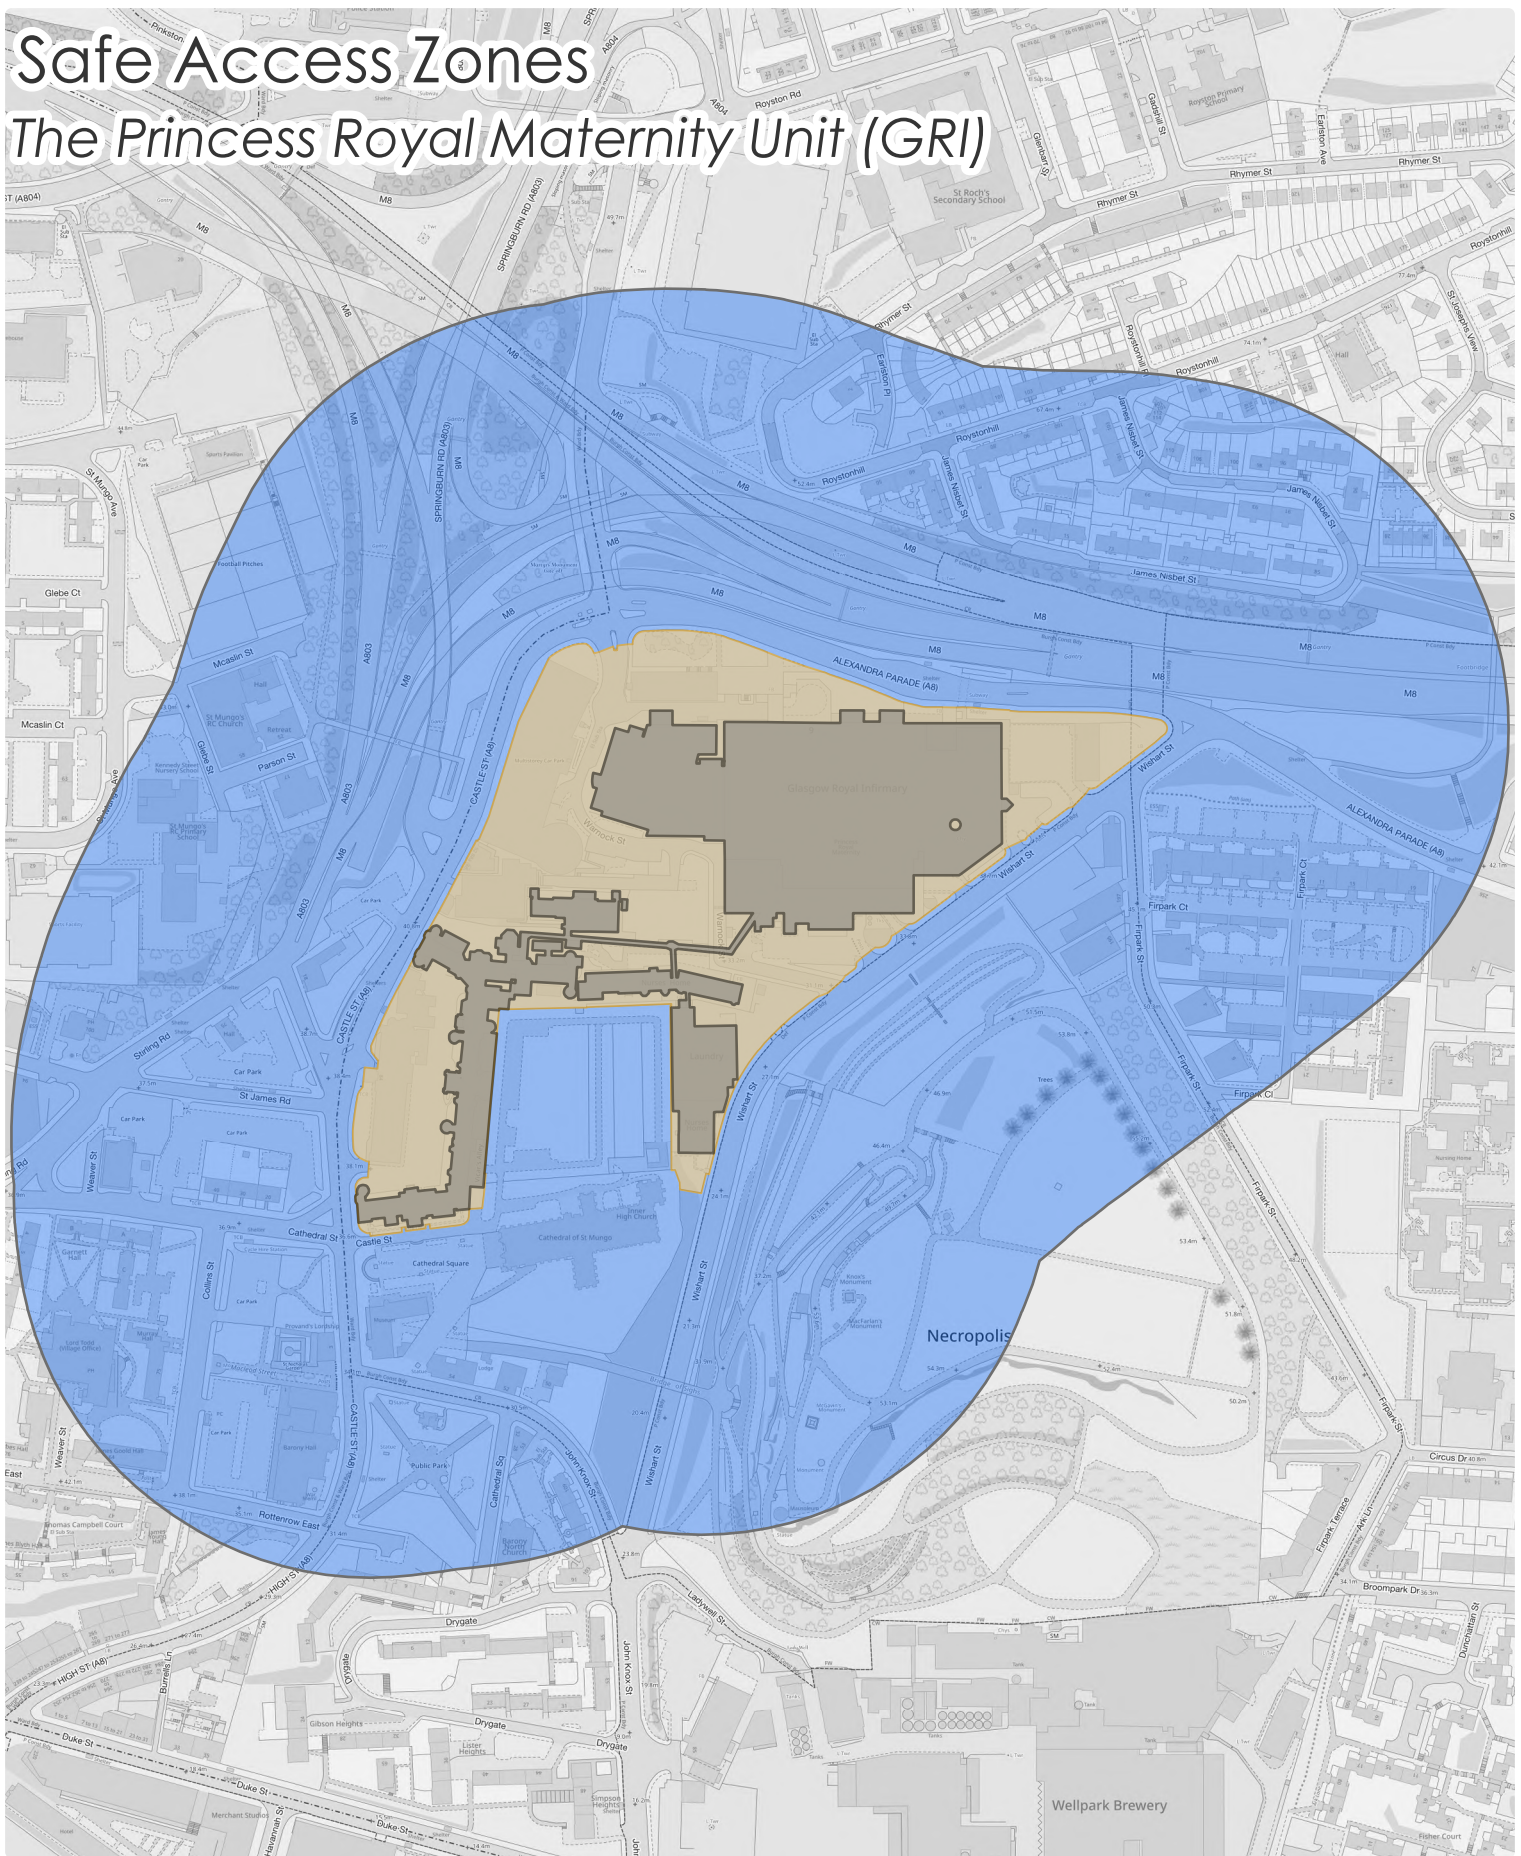

# Safe Access Zones

## The Princess Royal Maternity Unit (GRI)

-  Hospital/clinic buildings
-  Hospital/clinic site extents
-  Safe Access Zone (200m around site extents)

© Crown copyright. All rights reserved Scottish Government 2024. © Crown copyright and database right 2024. Ordnance Survey (OS Licence number 100024655).

Scale 1:4,428

Scottish Government Geographic Information Science & Analysis Team. August 2024.