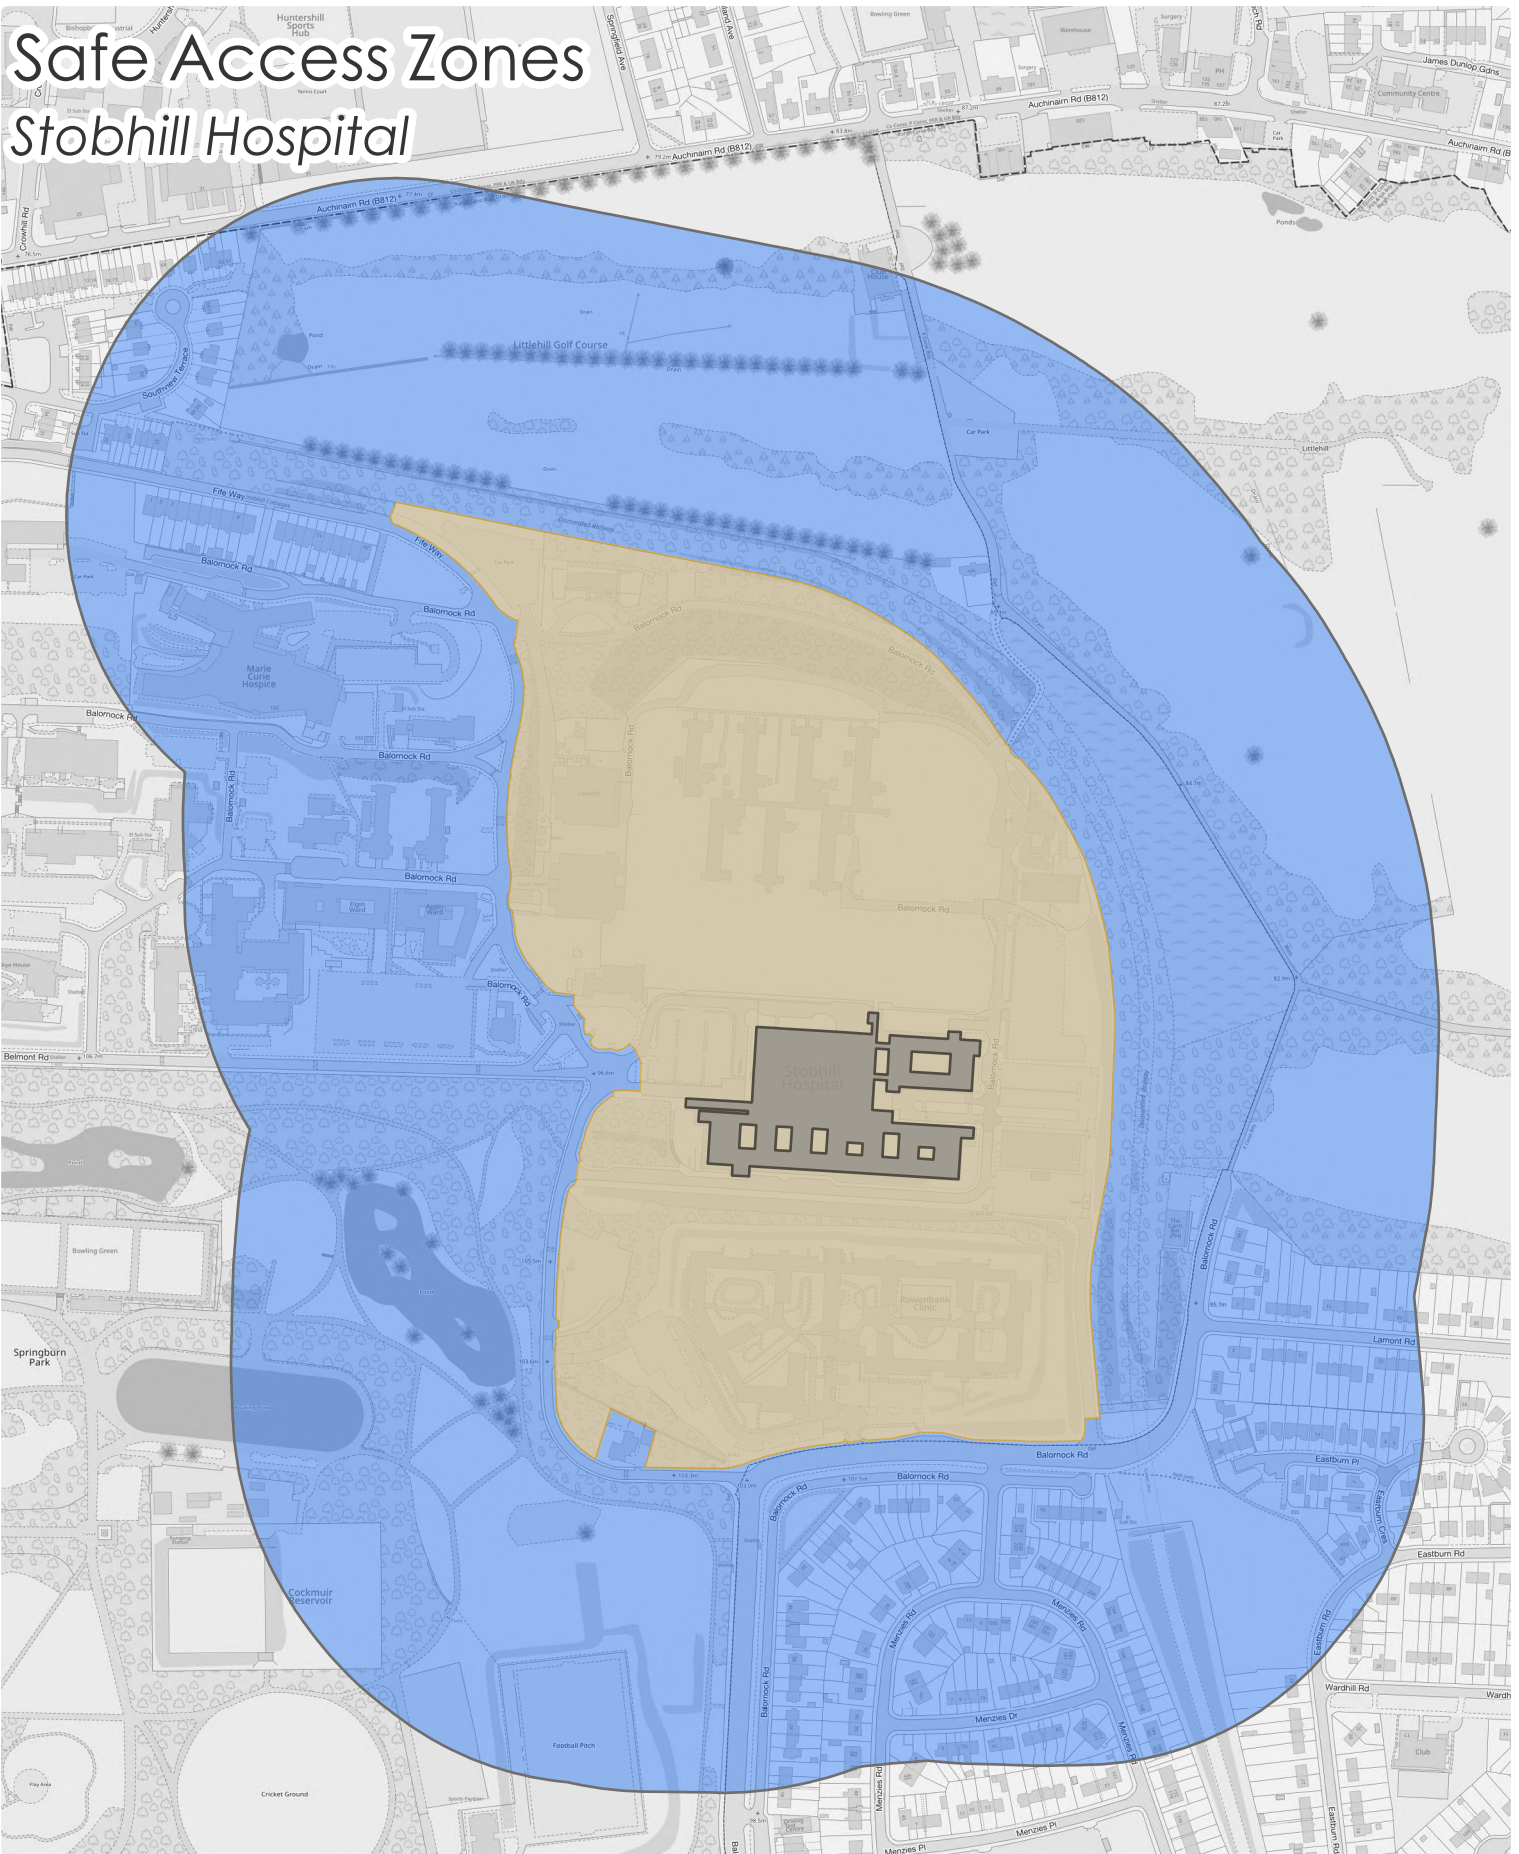

Safe Access Zones Stobhill Hospital

-  Hospital/clinic buildings
-  Hospital/clinic site extents
-  Safe Access Zone (200m around site extents)

© Crown copyright. All rights reserved Scottish Government 2024. © Crown copyright and database right 2024. Ordnance Survey (OS Licence number 100024655).

Scale 1:4,668

Scottish Government Geographic Information Science & Analysis Team. August 2024.