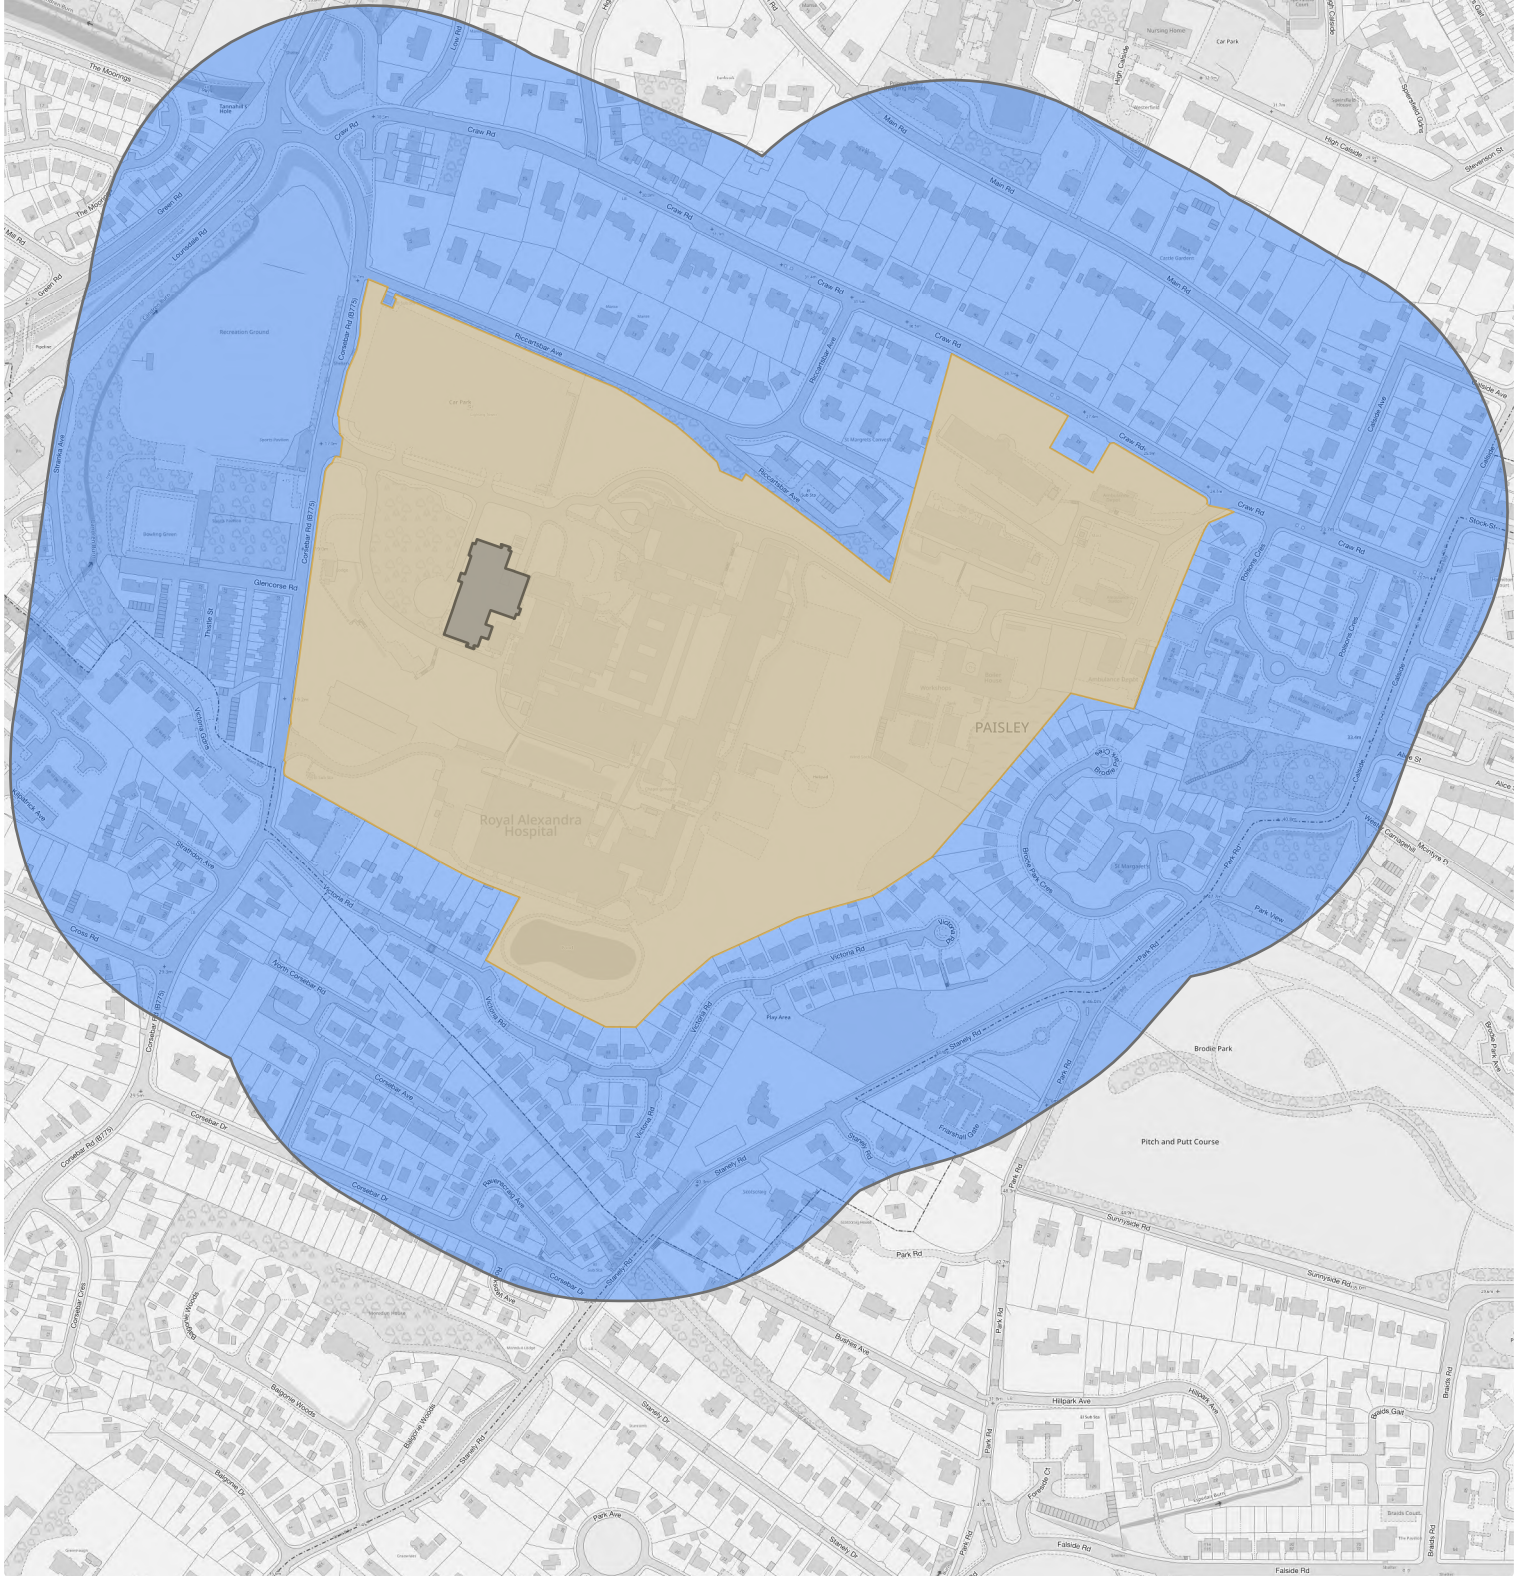

Safe Access Zones Royal Alexandra Hospital

-  Hospital/clinic buildings
-  Hospital/clinic site extents
-  Safe Access Zone (200m around site extents)

© Crown copyright. All rights reserved Scottish Government 2024. © Crown copyright and database right 2024. Ordnance Survey (OS Licence number 100024655).

Scale 1:5,524

Scottish Government Geographic Information Science & Analysis Team. August 2024.