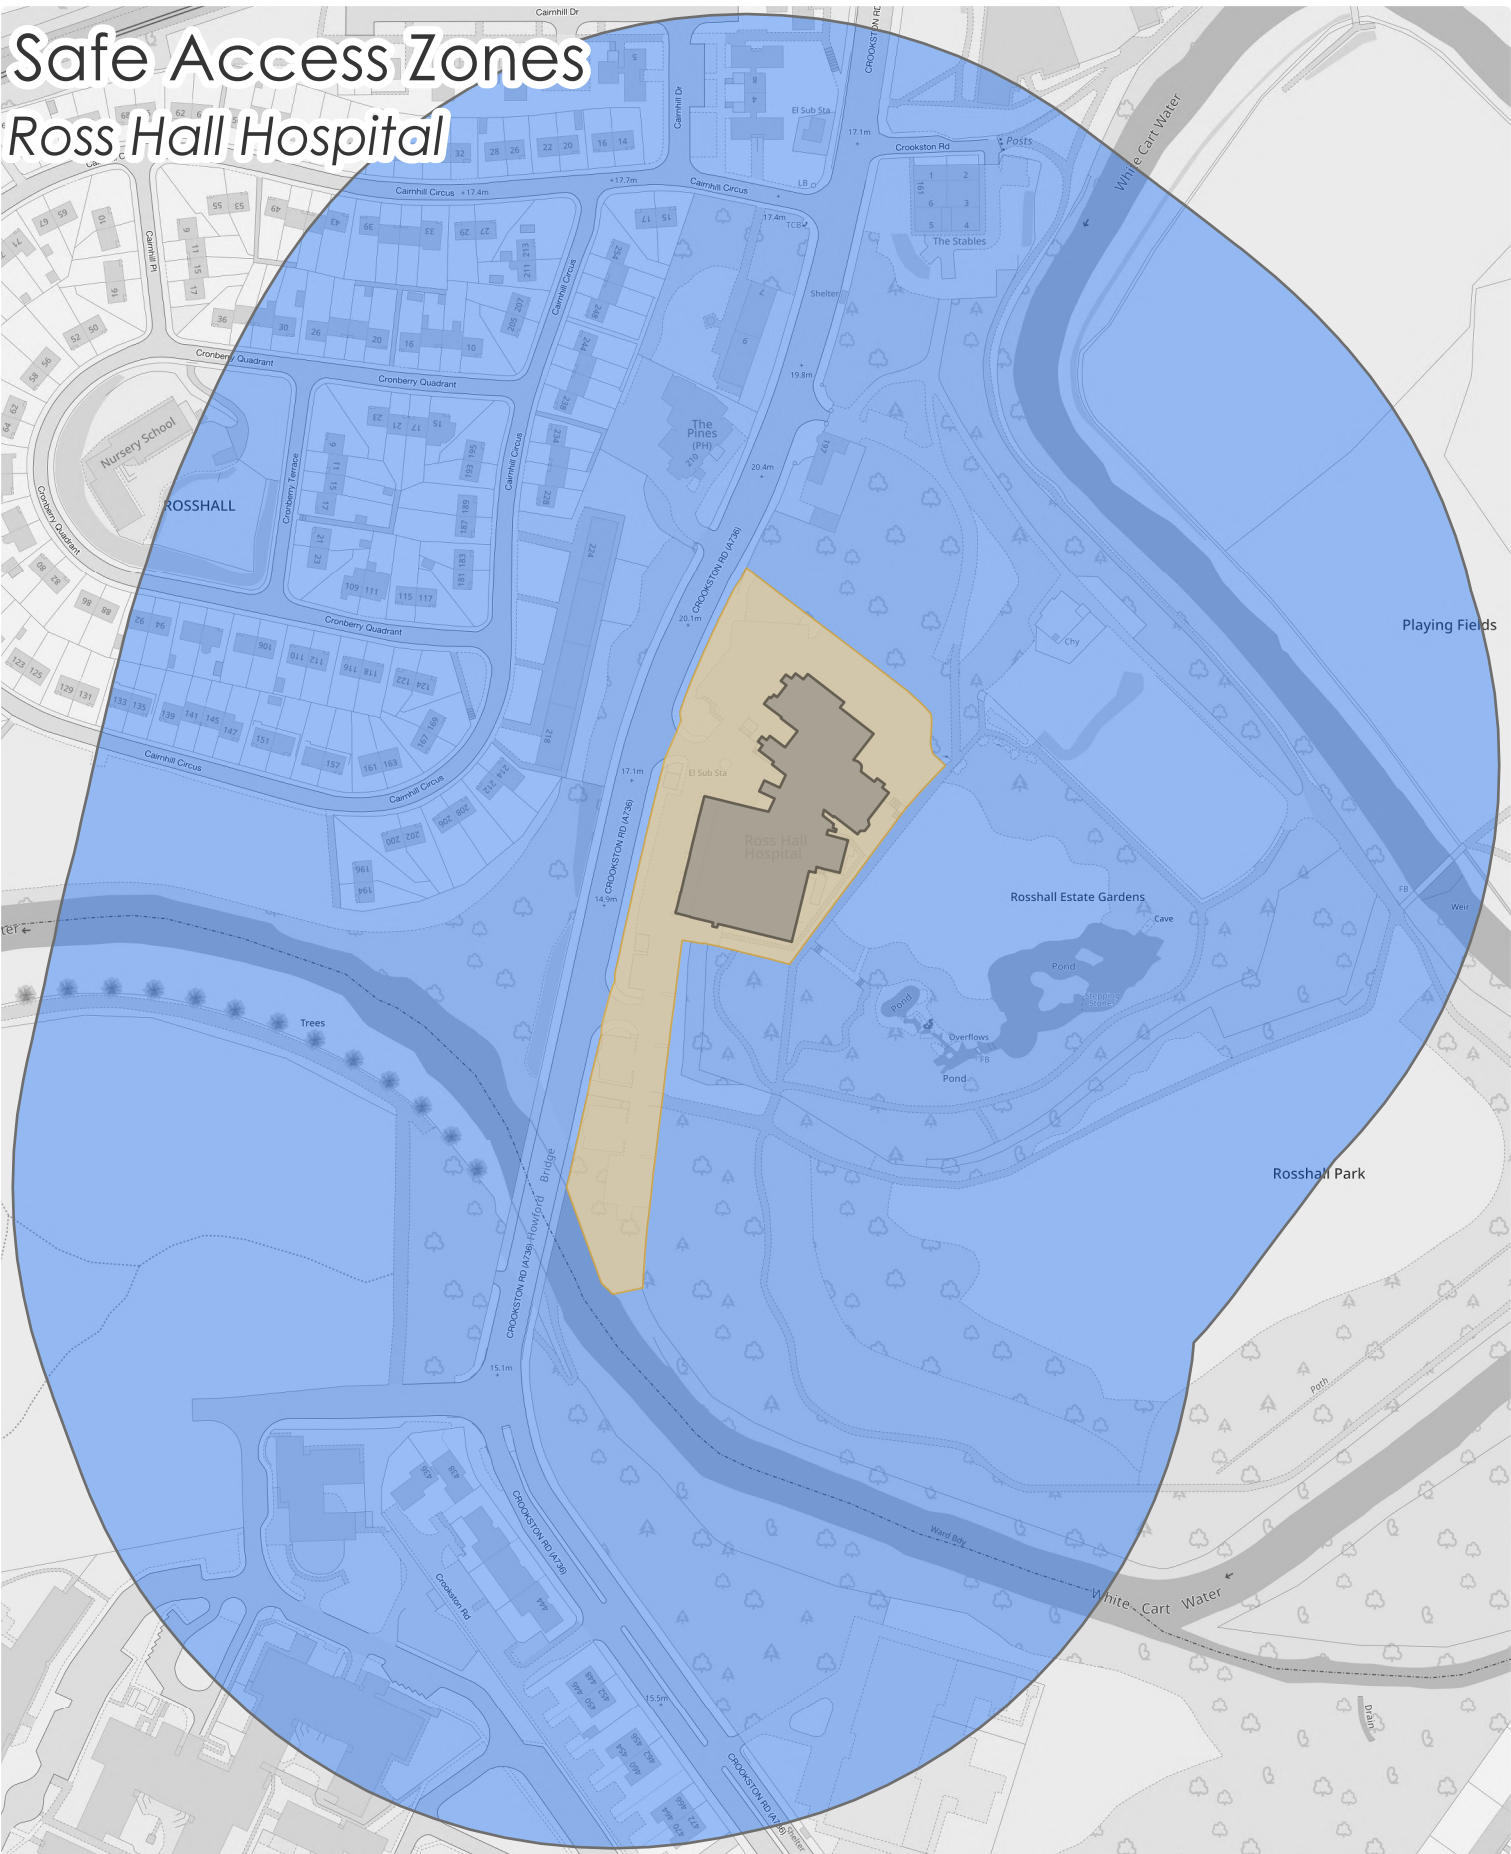

Safe Access Zones Ross Hall Hospital

- Hospital/clinic buildings
- Hospital/clinic site extents
- Safe Access Zone (200m around site extents)

© Crown copyright. All rights reserved Scottish Government 2024. © Crown copyright and database right 2024. Ordnance Survey (OS Licence number 100024655).

Scale 1:2,730

Scottish Government Geographic Information Science & Analysis Team. August 2024.