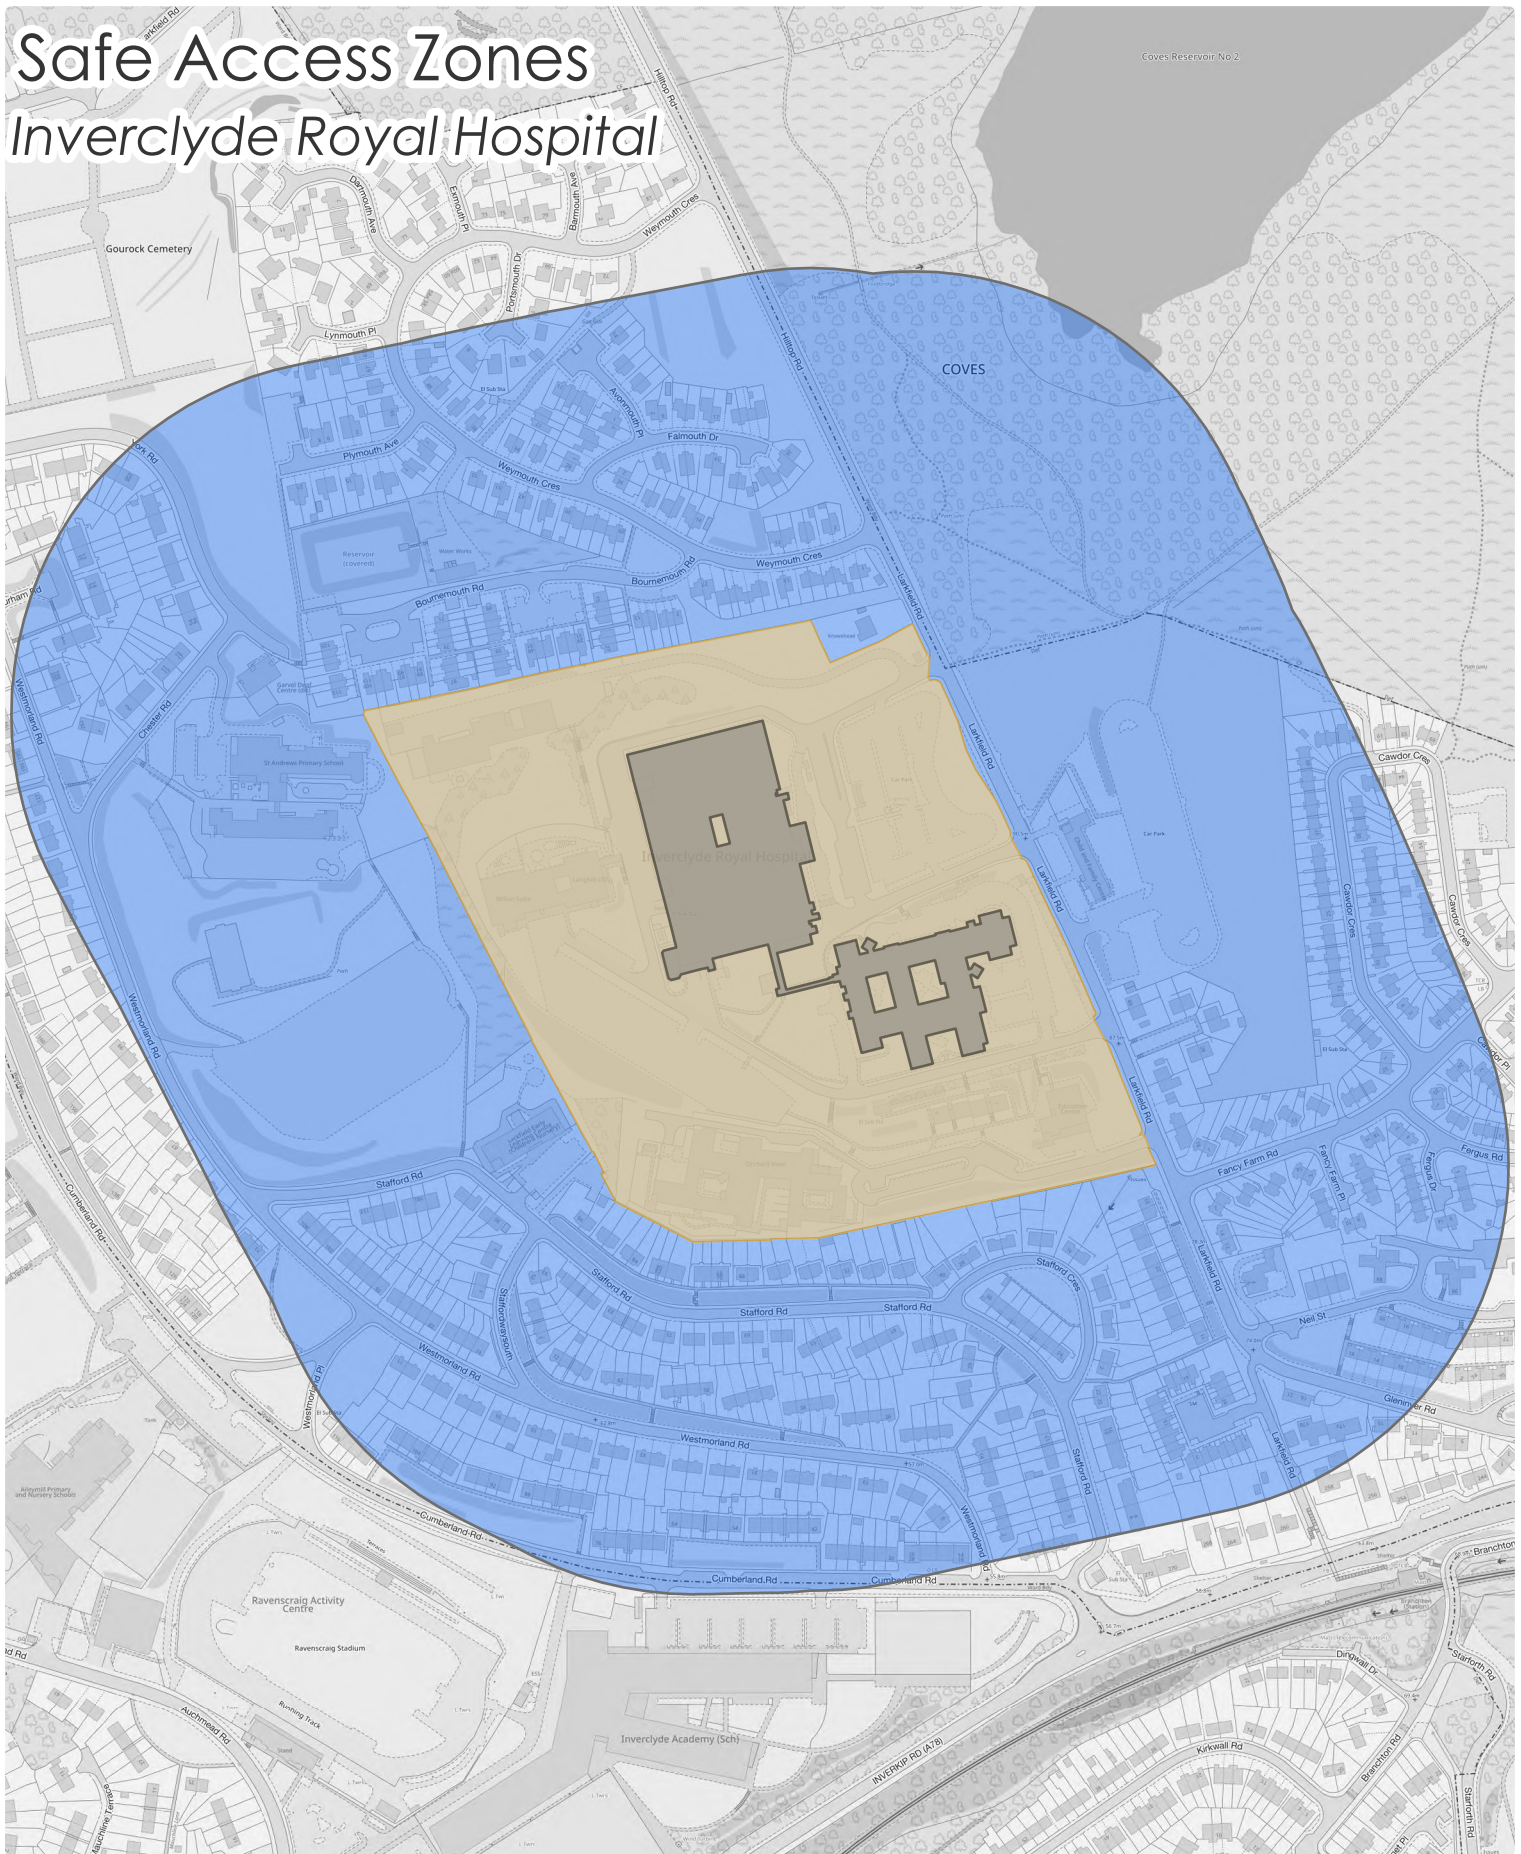

Safe Access Zones Inverclyde Royal Hospital

Coves Reservoir No 2

-  Hospital/clinic buildings
-  Hospital/clinic site extents
-  Safe Access Zone (200m around site extents)

© Crown copyright. All rights reserved Scottish Government 2024. © Crown copyright and database right 2024. Ordnance Survey (OS Licence number 100024655).

Scale 1:4,291

Scottish Government Geographic Information Science & Analysis Team. August 2024.