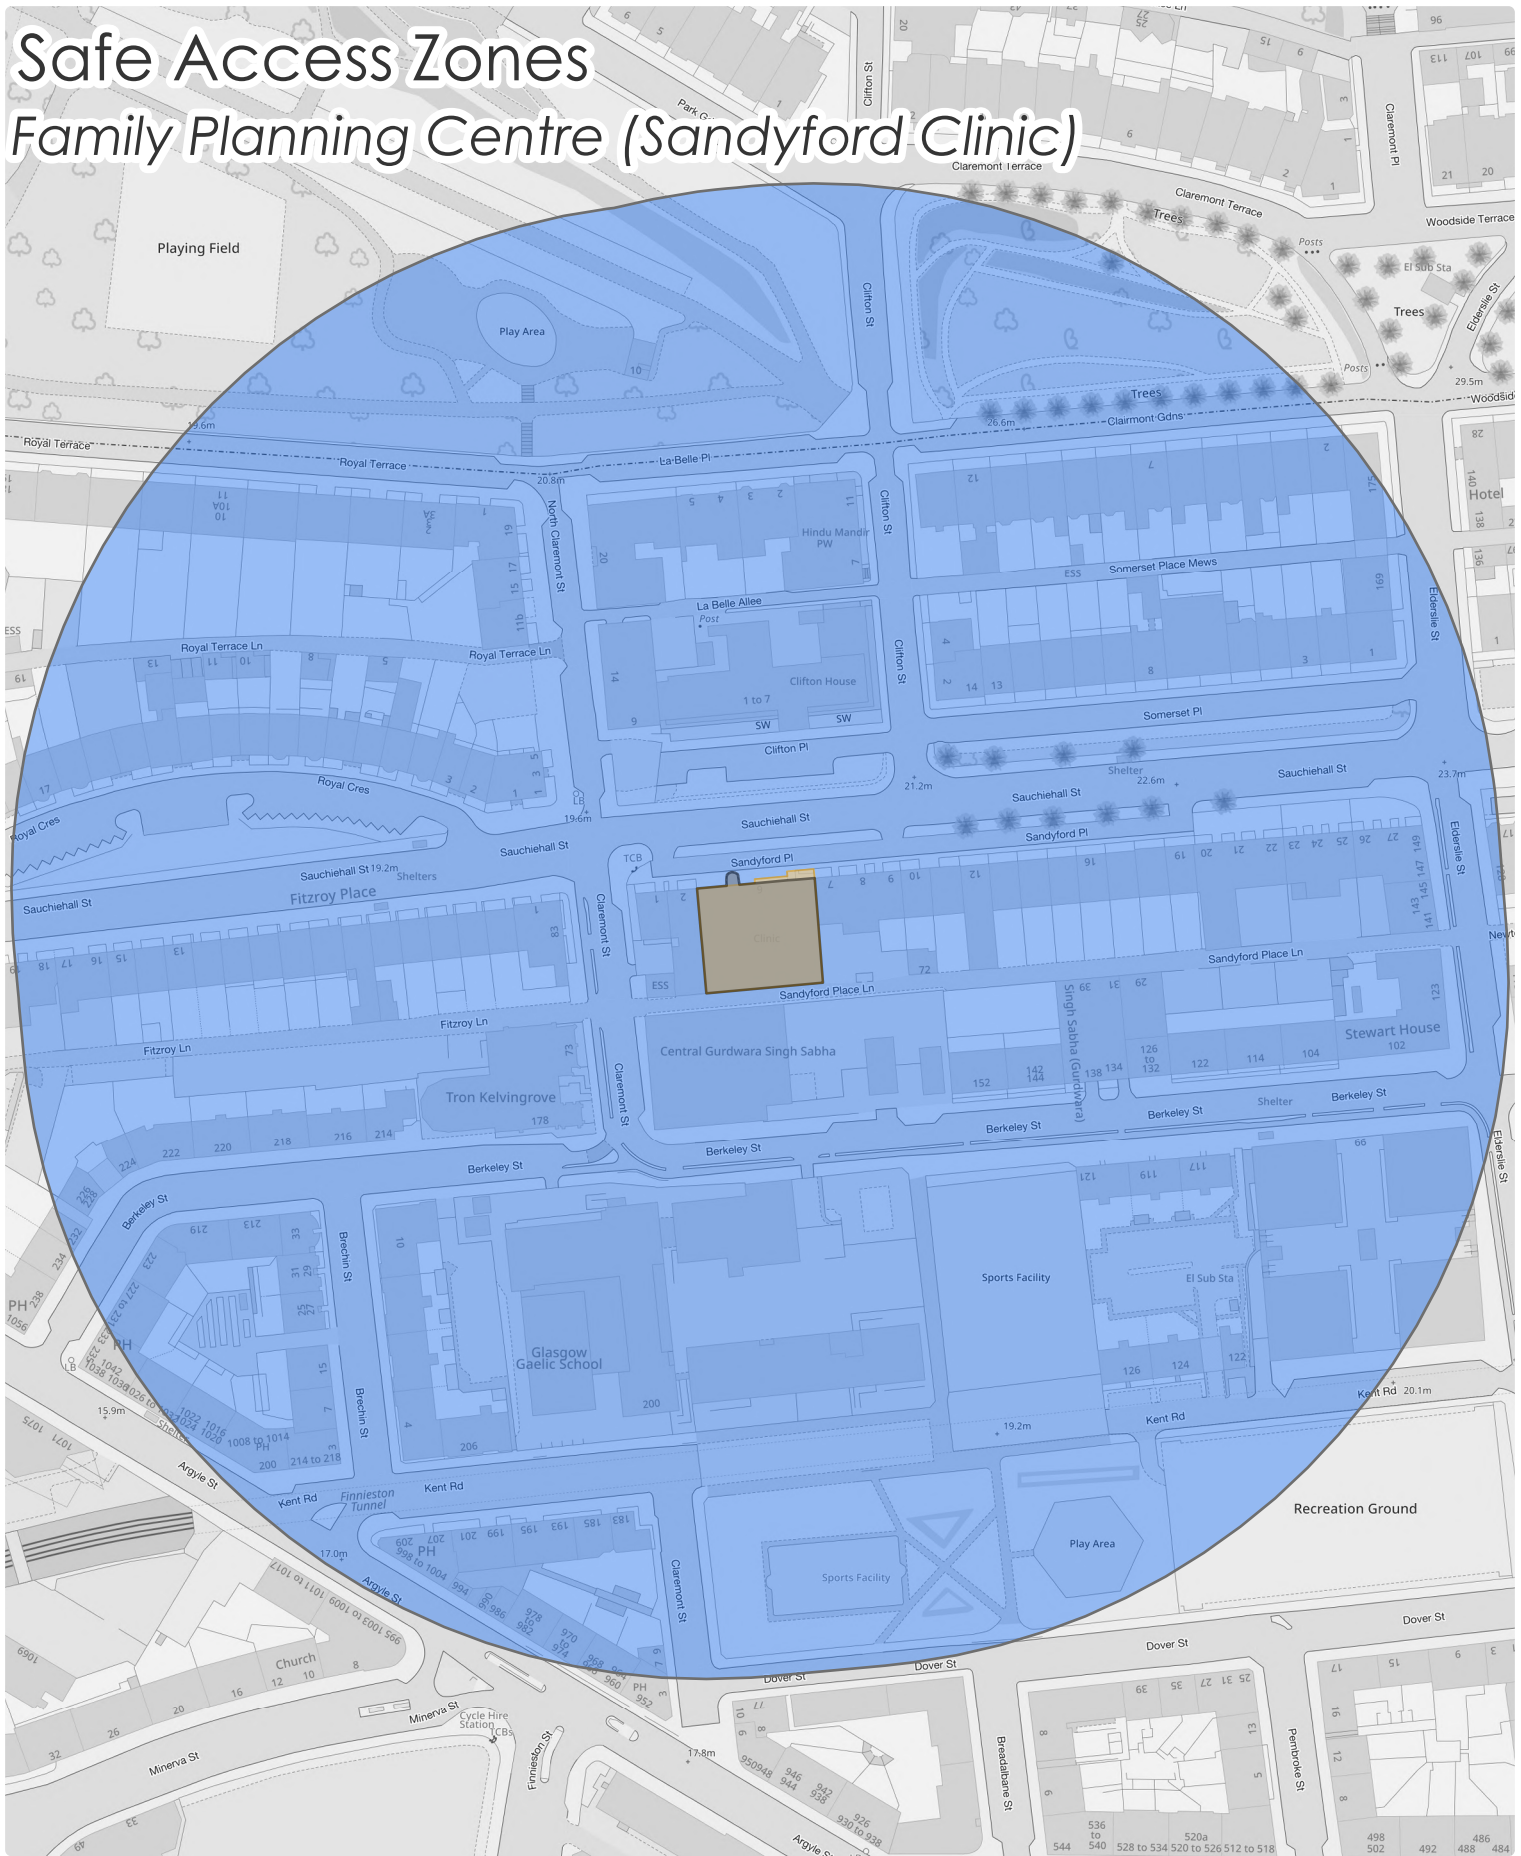

# Safe Access Zones

## Family Planning Centre (Sandyford Clinic)

- Hospital/clinic buildings
- Hospital/clinic site extents
- Safe Access Zone (200m around site extents)

© Crown copyright. All rights reserved Scottish Government 2024. © Crown copyright and database right 2024. Ordnance Survey (OS Licence number 100024655).

Scale 1:2,206

Scottish Government Geographic Information Science & Analysis Team. August 2024.