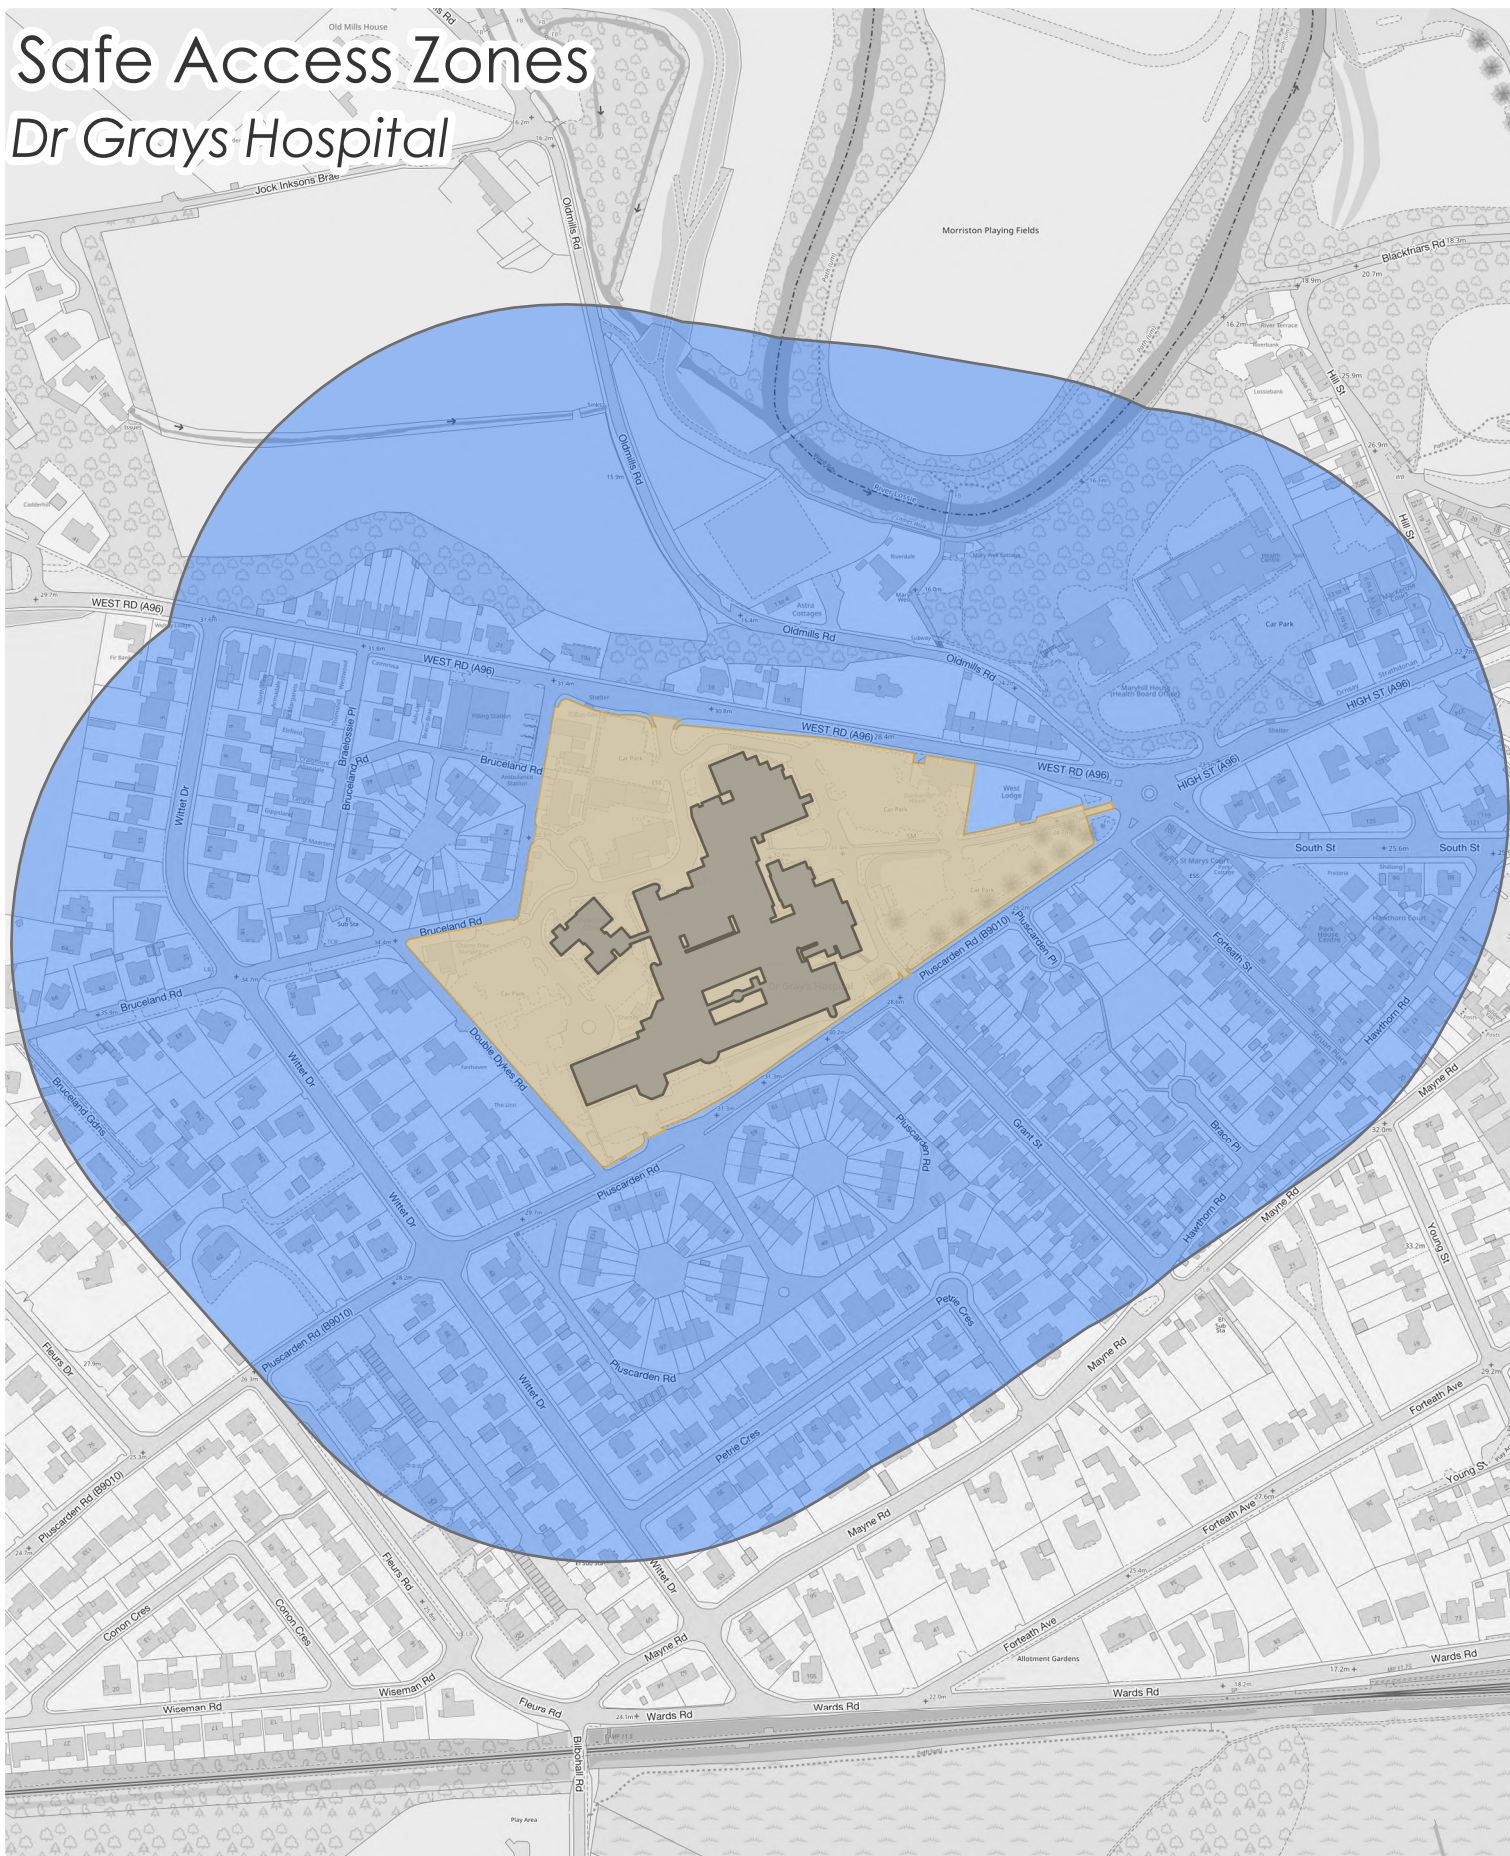

Safe Access Zones Dr Grays Hospital

-  Hospital/clinic buildings
-  Hospital/clinic site extents
-  Safe Access Zone (200m around site extents)

© Crown copyright. All rights reserved Scottish Government 2024. © Crown copyright and database right 2024. Ordnance Survey (OS Licence number 100024655).

Scale 1:3,831

Scottish Government Geographic Information Science & Analysis Team. August 2024.