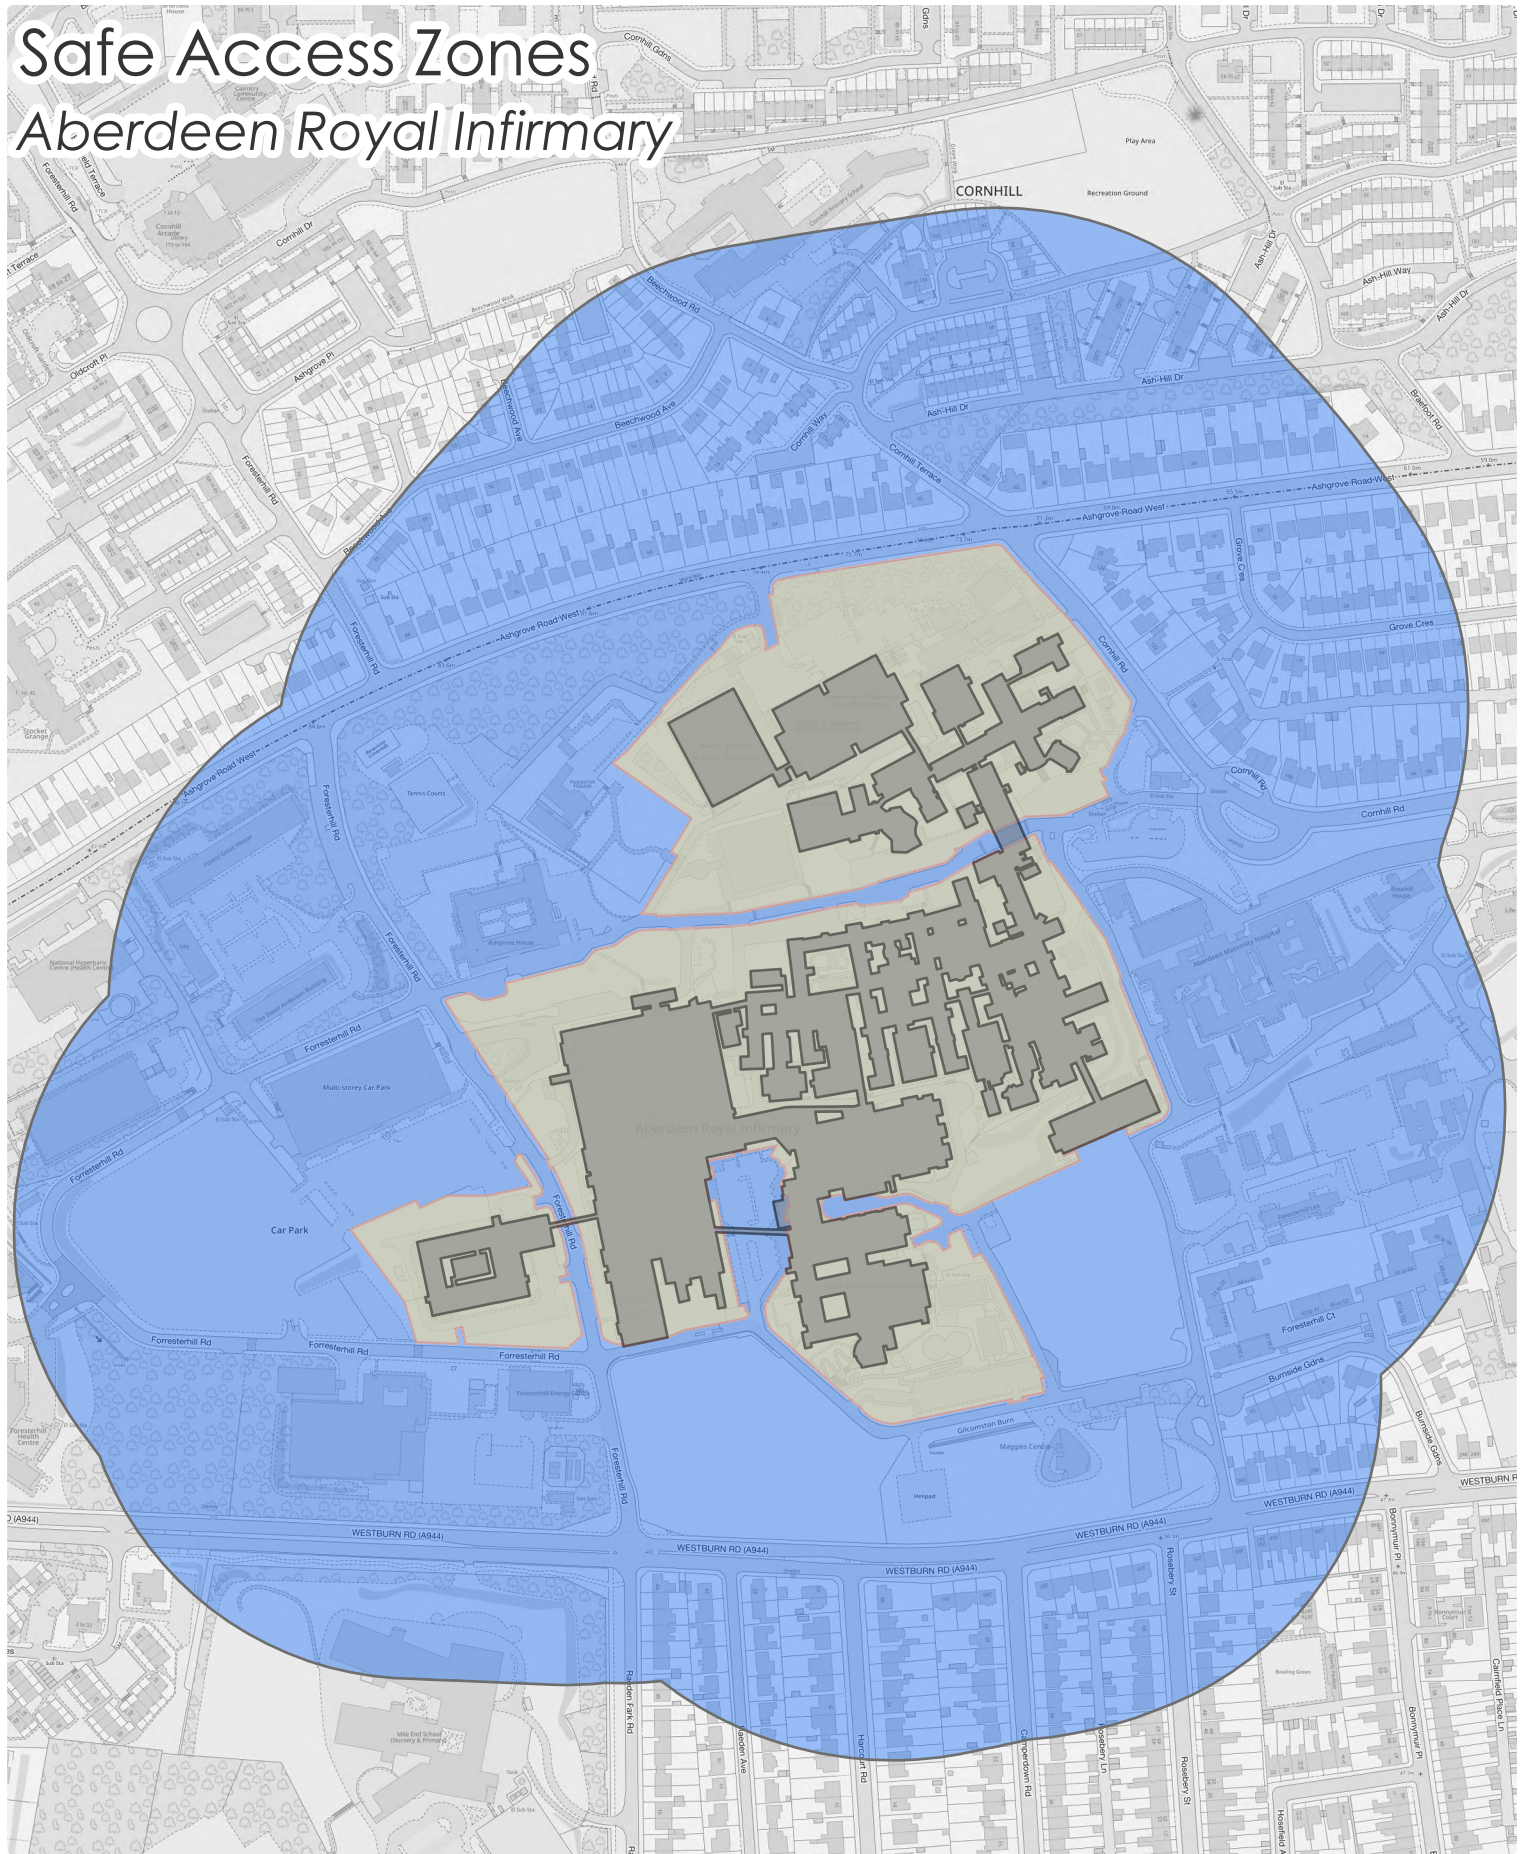

# Safe Access Zones Aberdeen Royal Infirmary

-  Hospital/clinic buildings
-  Hospital/clinic site extents
-  Safe Access Zone (200m around site extents)

© Crown copyright. All rights reserved Scottish Government 2024. © Crown copyright and database right 2024. Ordnance Survey (OS Licence number 100024655).

Scale 1:4,493

Scottish Government Geographic Information Science & Analysis Team. August 2024.