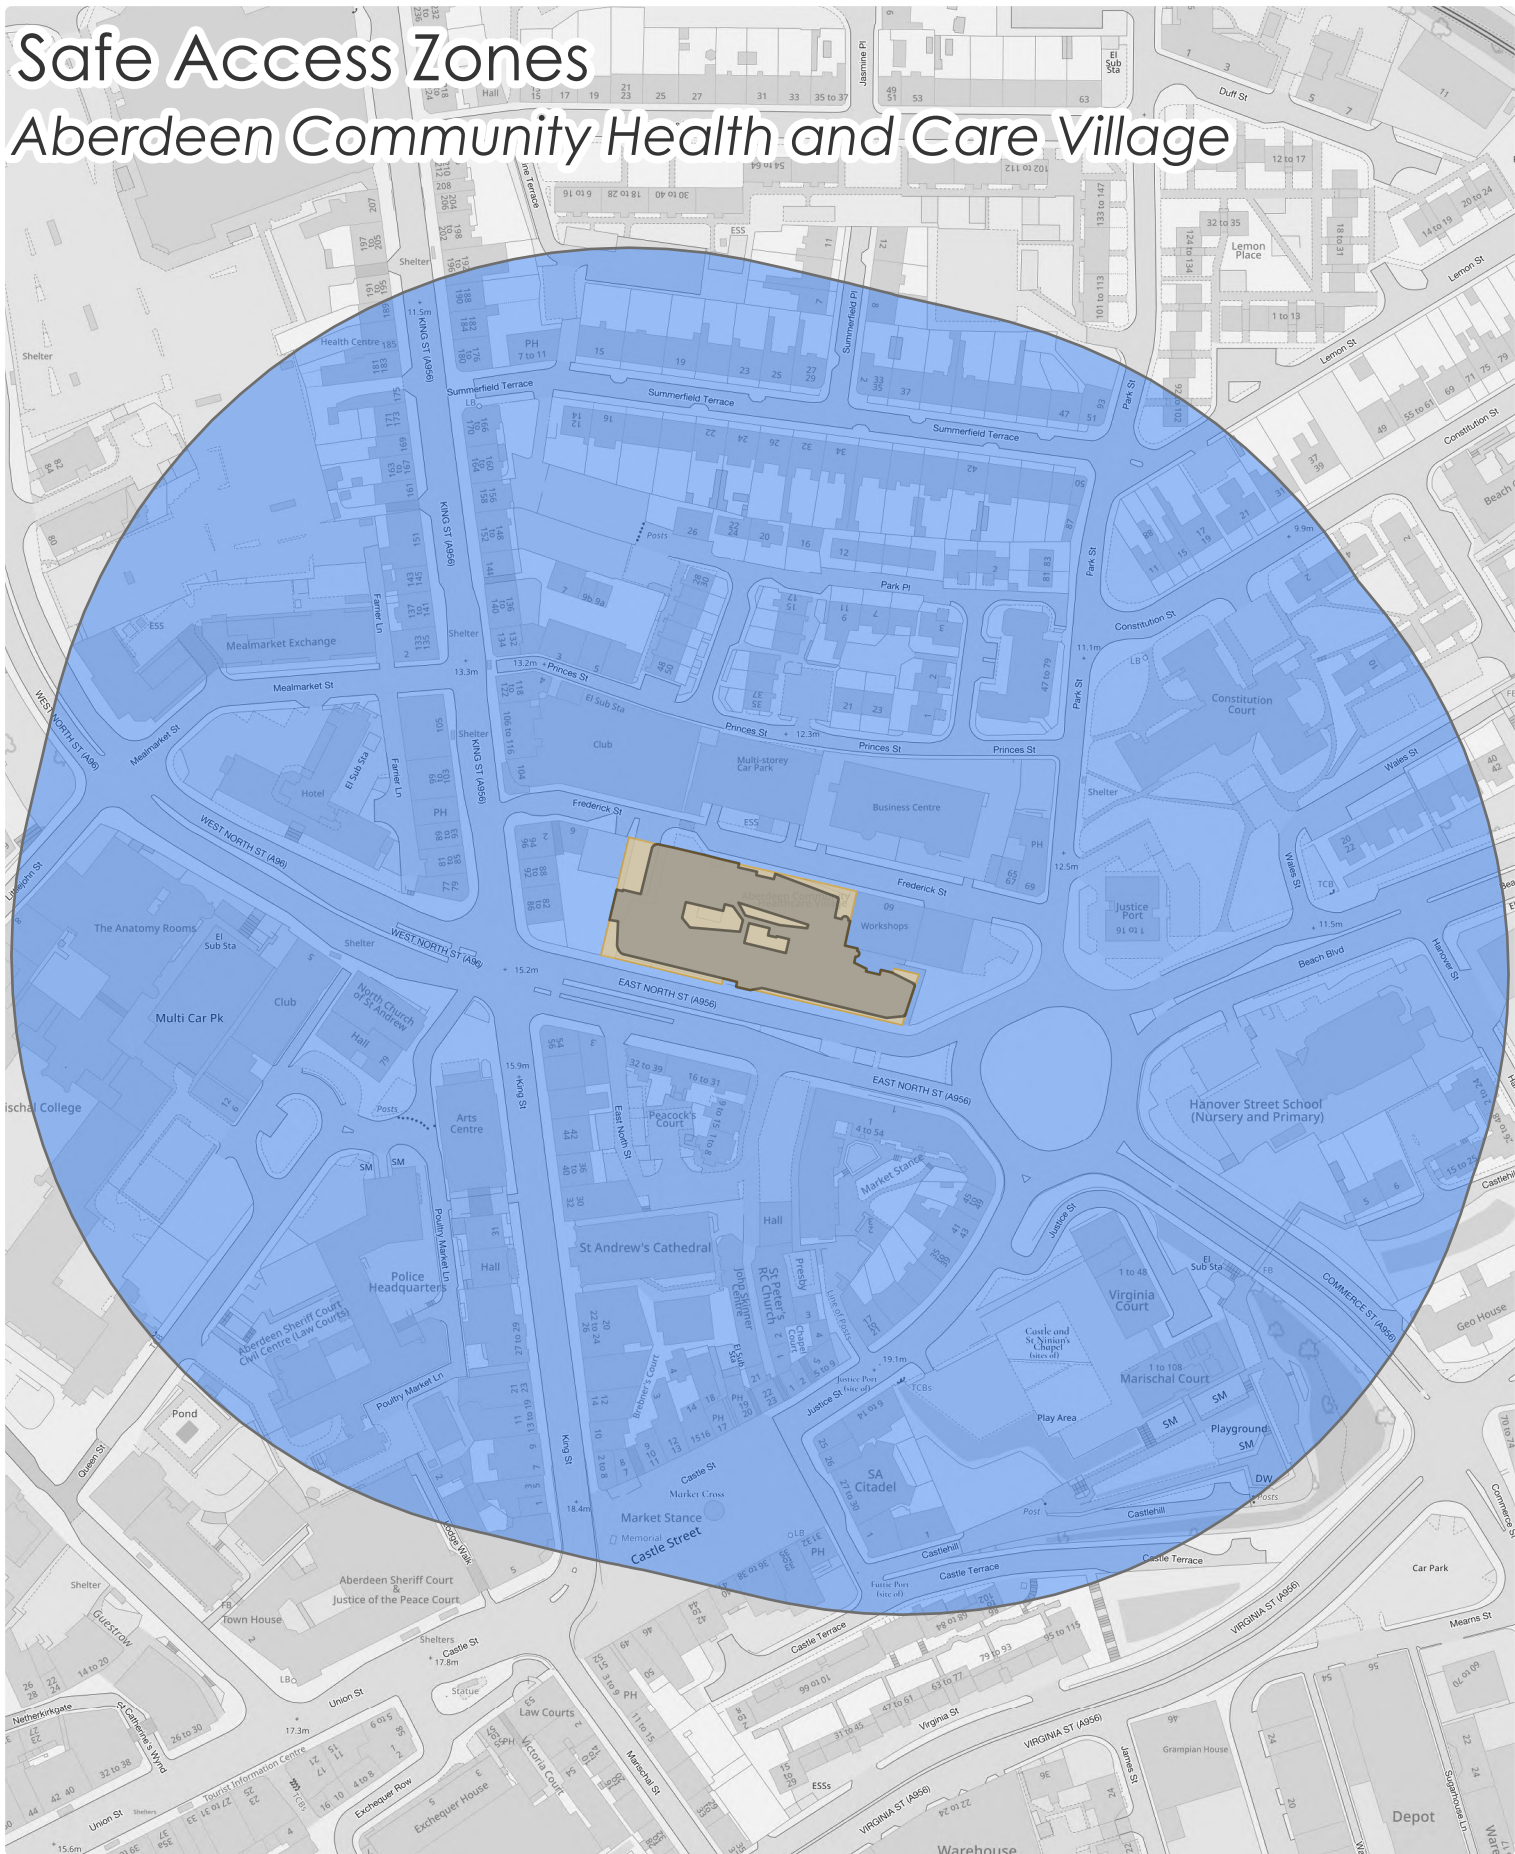

Safe Access Zones

Aberdeen Community Health and Care Village

- Hospital/clinic buildings
- Hospital/clinic site extents
- Safe Access Zone (200m around site extents)

© Crown copyright. All rights reserved Scottish Government 2024. © Crown copyright and database right 2024. Ordnance Survey (OS Licence number 100024655).

Scale 1:2,565

Scottish Government Geographic Information Science & Analysis Team. August 2024.