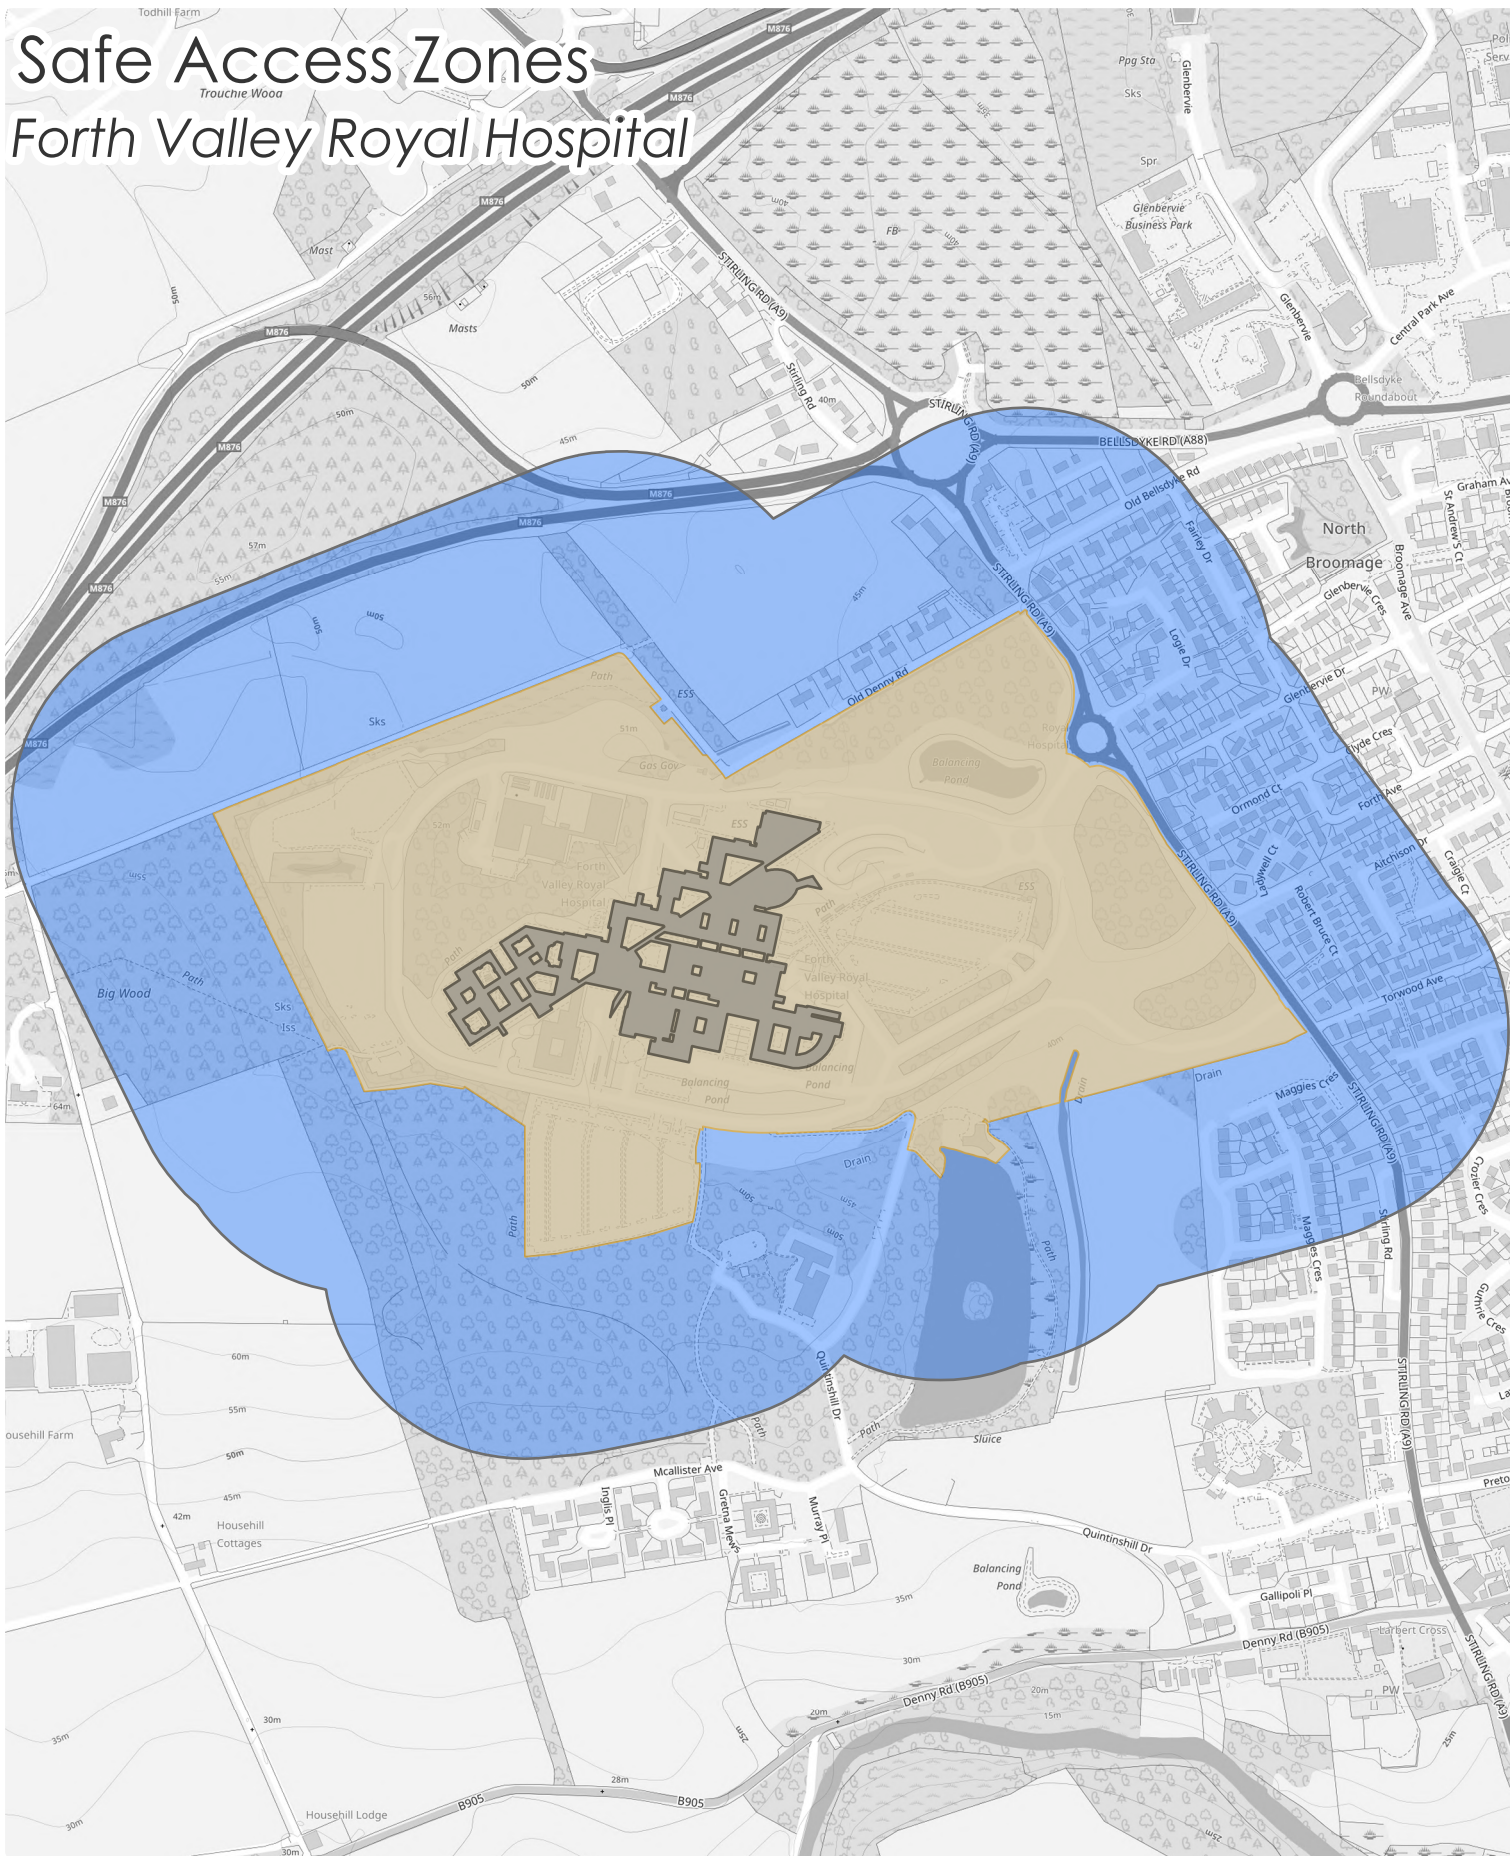

Safe Access Zones

Forth Valley Royal Hospital

-  Hospital/clinic buildings
-  Hospital/clinic site extents
-  Safe Access Zone (200m around site extents)

© Crown copyright. All rights reserved Scottish Government 2024. © Crown copyright and database right 2024. Ordnance Survey (OS Licence number 100024655).

Scale 1:7,490

Scottish Government Geographic Information Science & Analysis Team. August 2024.