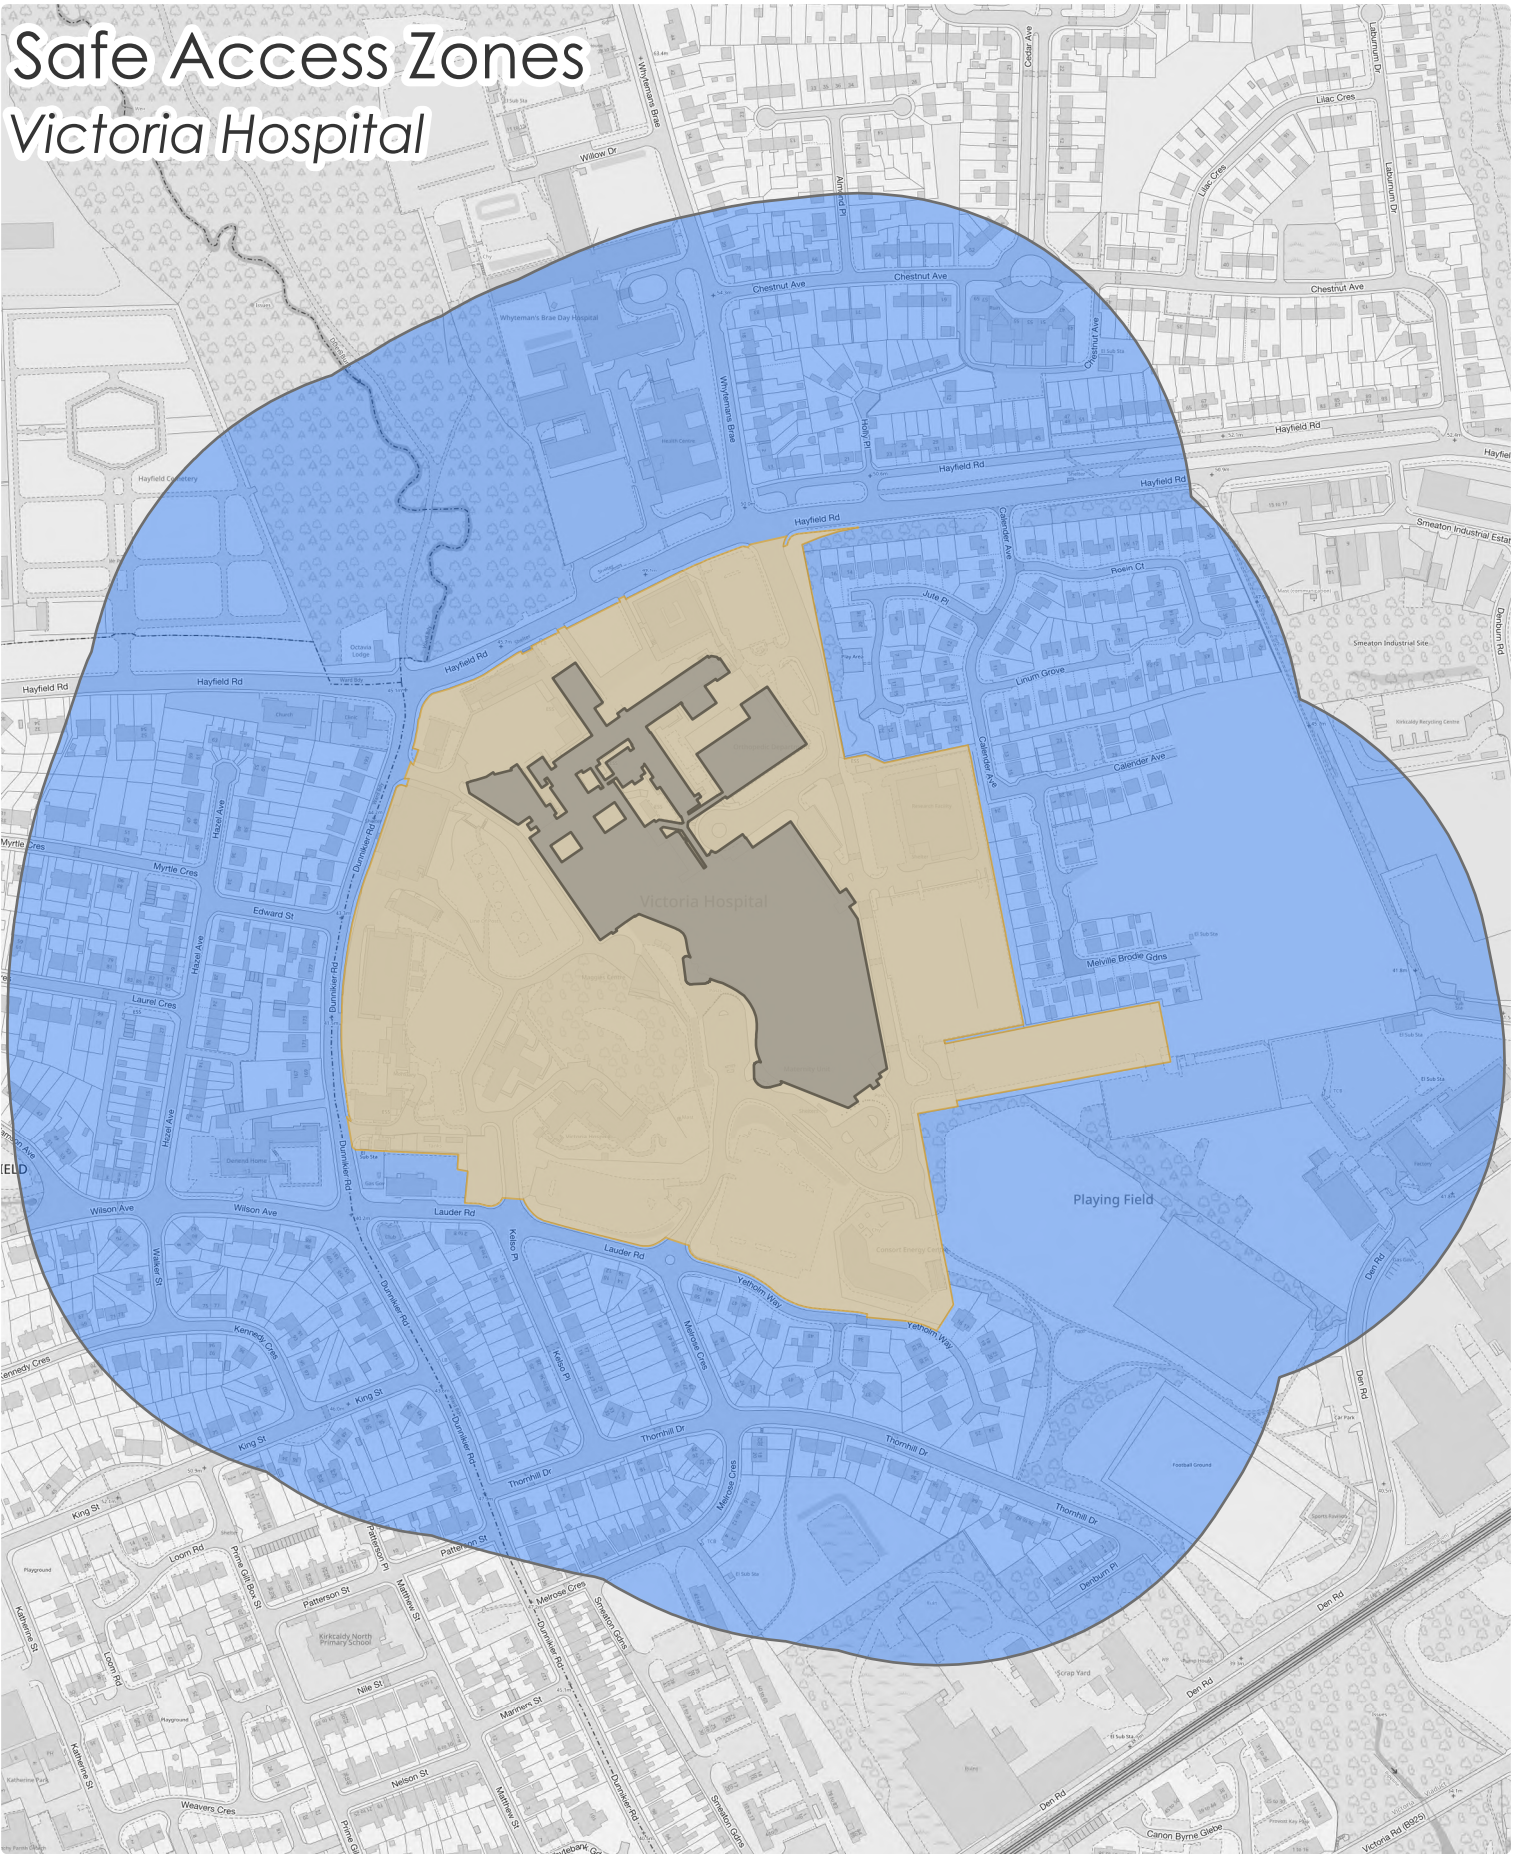

Safe Access Zones Victoria Hospital

-  Hospital/clinic buildings
-  Hospital/clinic site extents
-  Safe Access Zone (200m around site extents)

© Crown copyright. All rights reserved Scottish Government 2024. © Crown copyright and database right 2024. Ordnance Survey (OS Licence number 100024655).

Scale 1:4,527

Scottish Government Geographic Information Science & Analysis Team. August 2024.