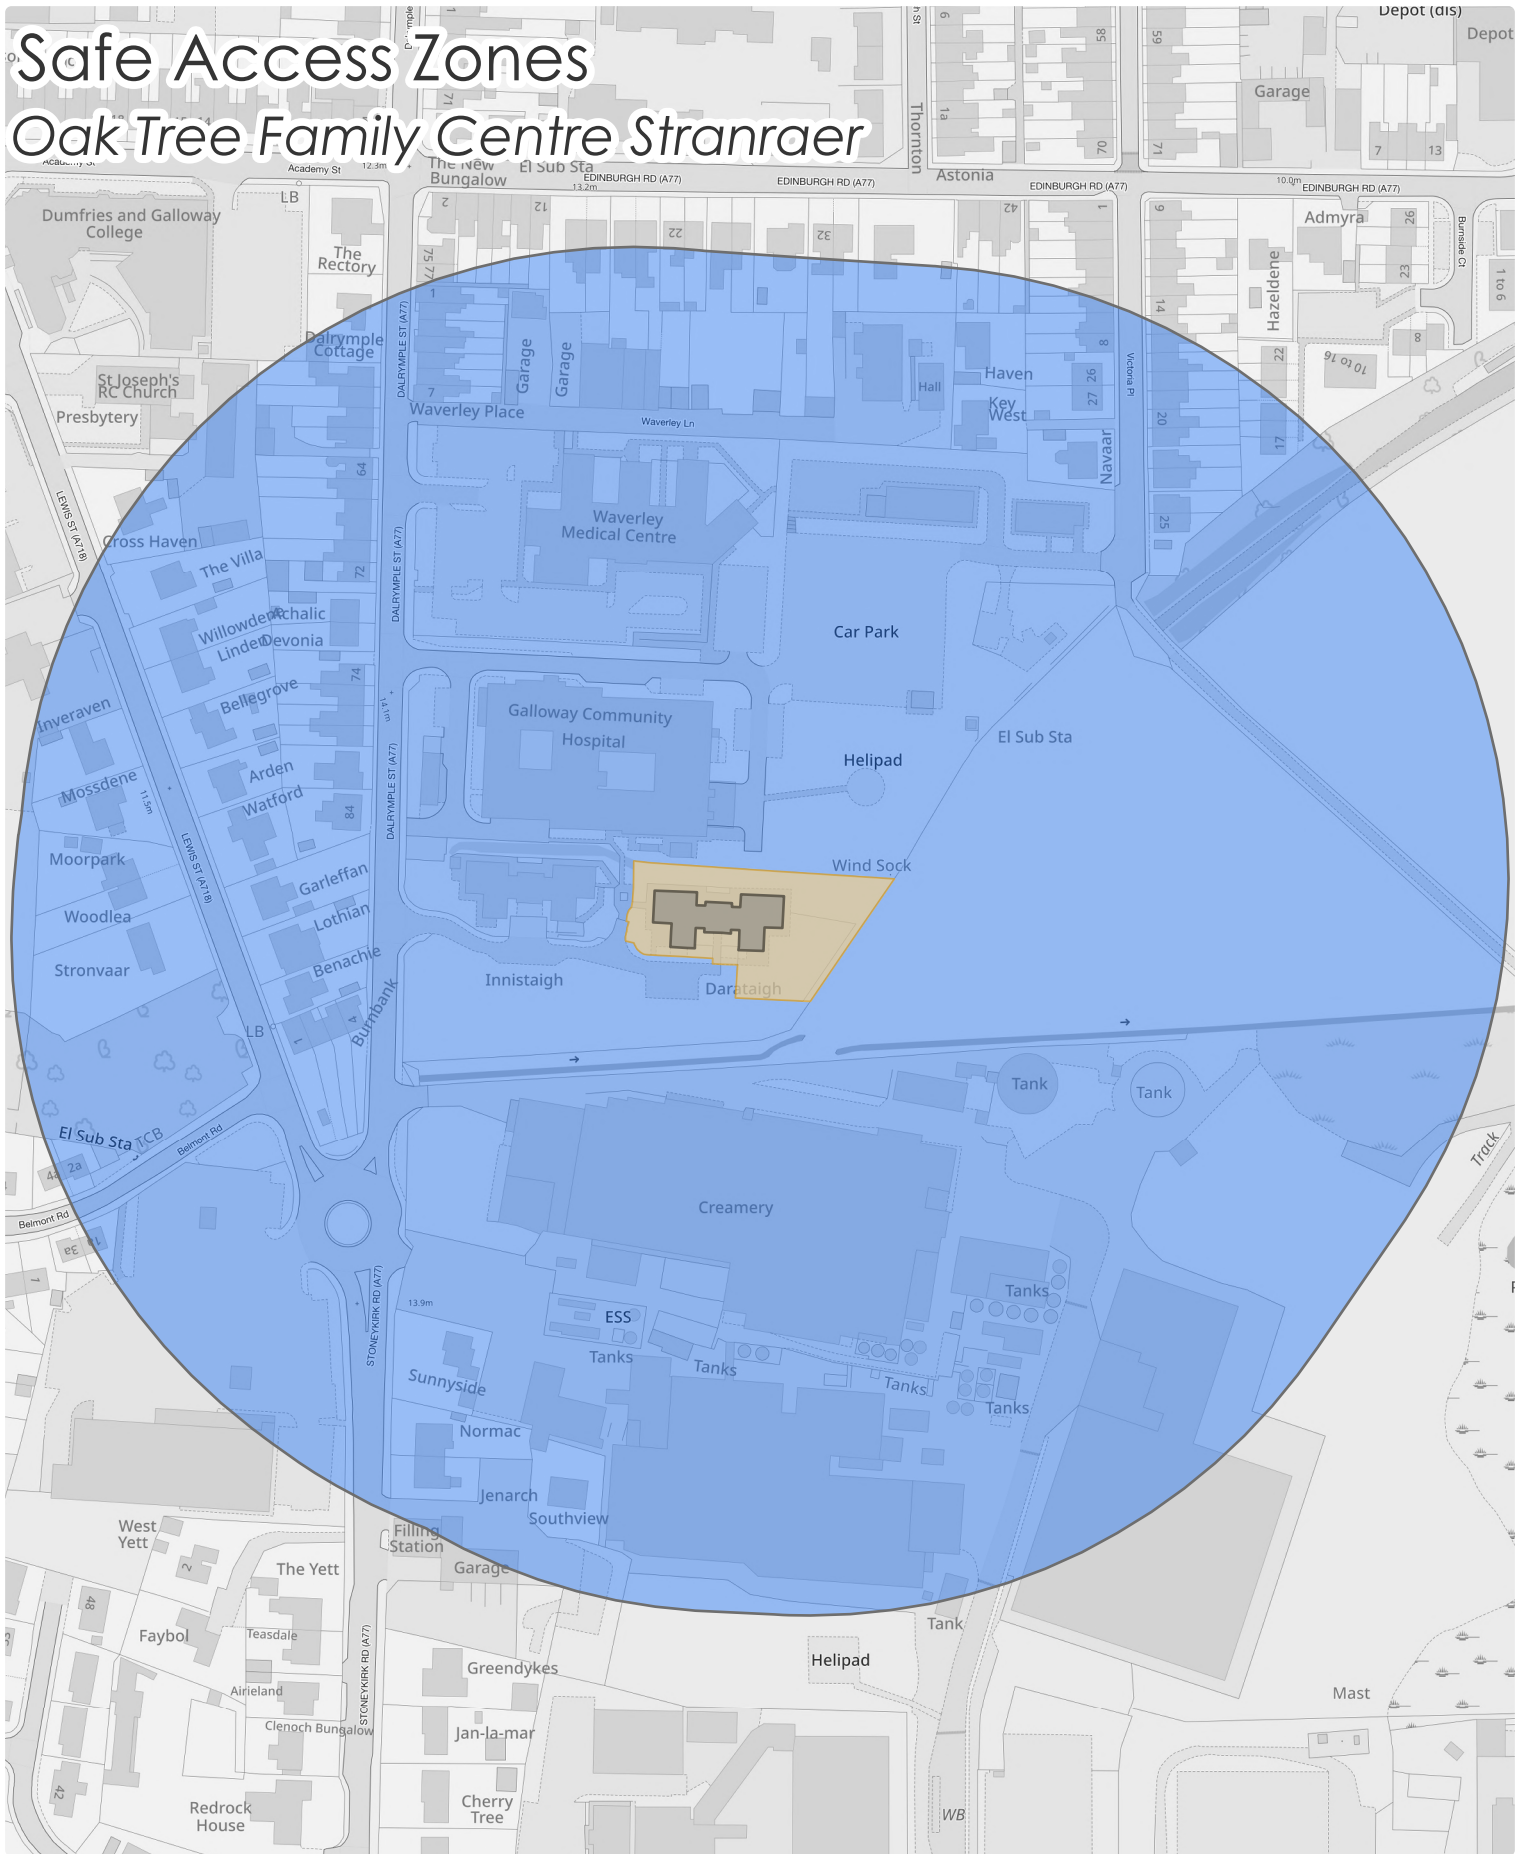

Safe Access Zones

Oak Tree Family Centre Stranraer

- Hospital/clinic buildings
- Hospital/clinic site extents
- Safe Access Zone (200m around site extents)

© Crown copyright. All rights reserved Scottish Government 2024. © Crown copyright and database right 2024. Ordnance Survey (OS Licence number 100024655).

Scale 1:2,463

Scottish Government Geographic Information Science & Analysis Team. August 2024.