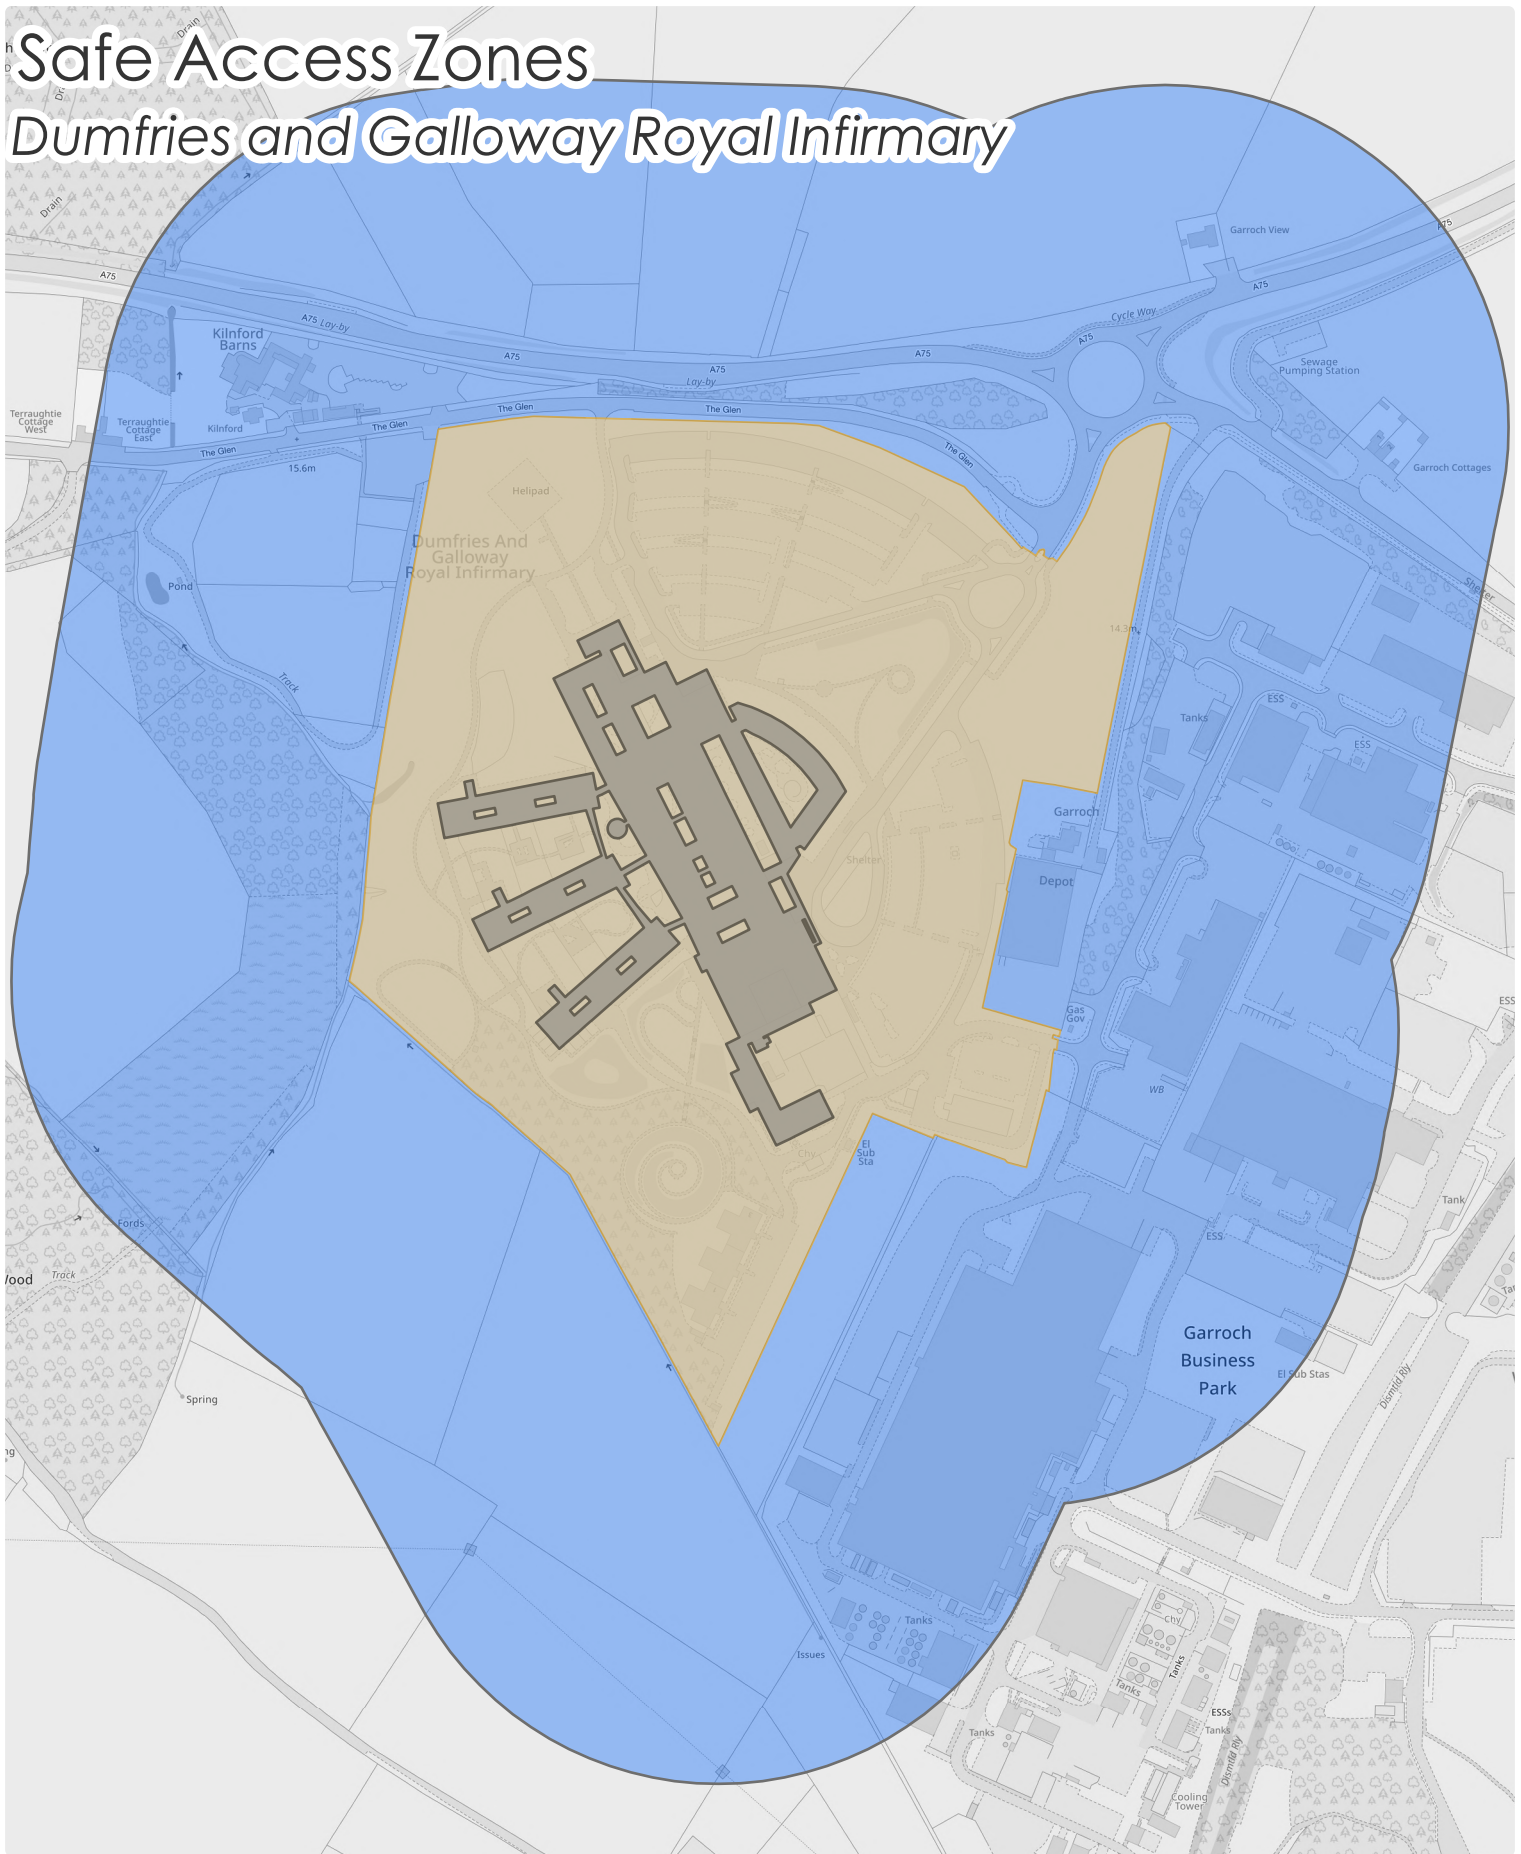

Safe Access Zones Dumfries and Galloway Royal Infirmary

-  Hospital/clinic buildings
-  Hospital/clinic site extents
-  Safe Access Zone (200m around site extents)

© Crown copyright. All rights reserved Scottish Government 2024. © Crown copyright and database right 2024. Ordnance Survey (OS Licence number 100024655).

Scale 1:4,475

Scottish Government Geographic Information Science & Analysis Team. August 2024.