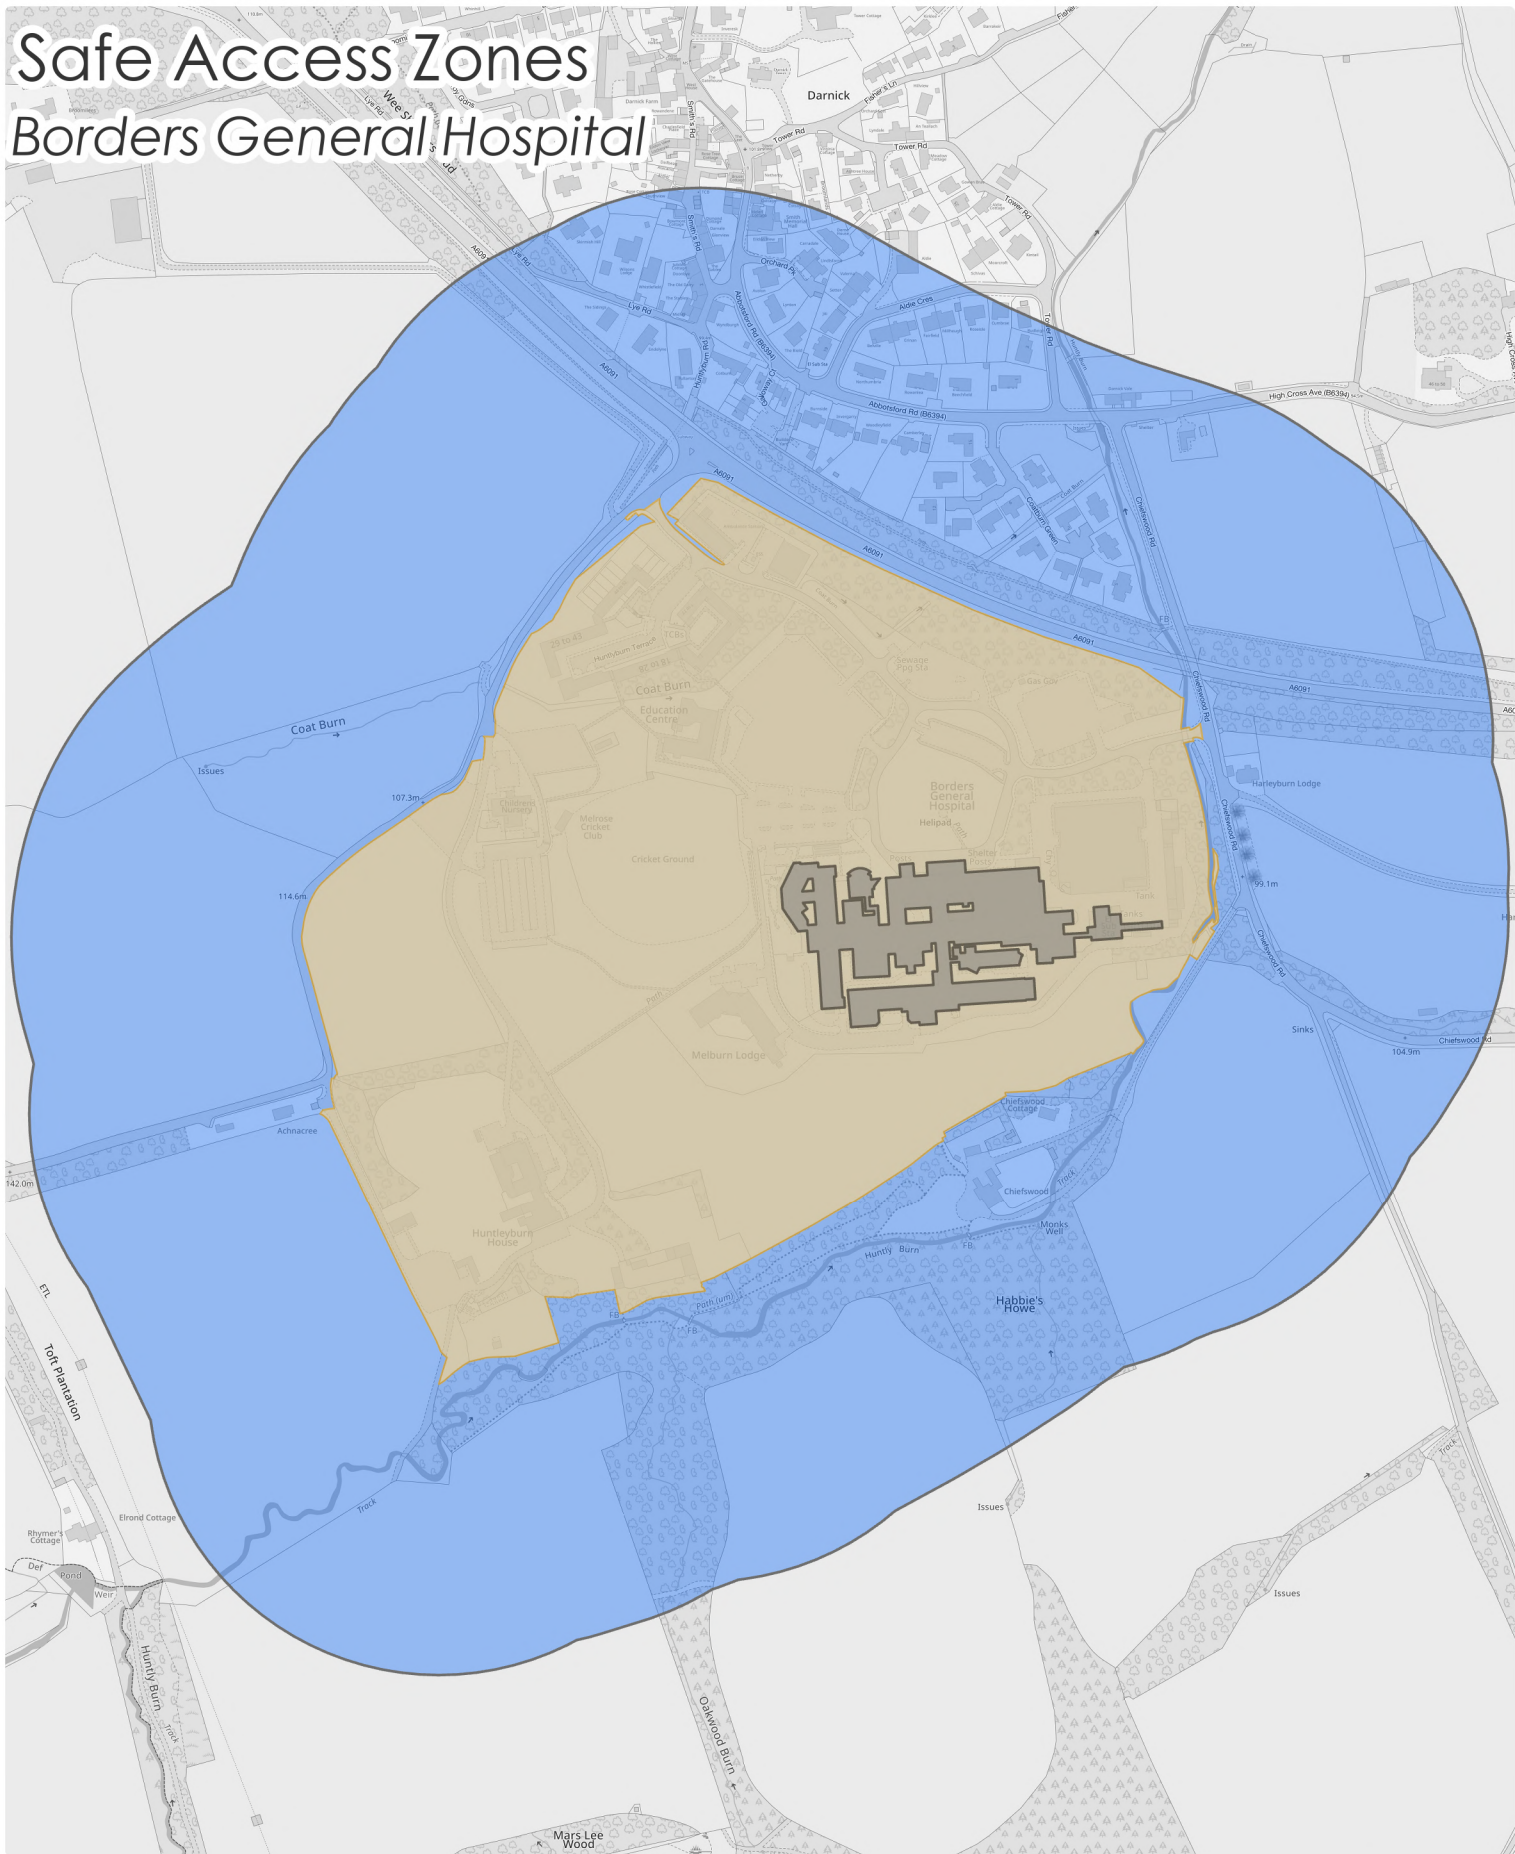

# Safe Access Zones Borders General Hospital

-  Hospital/clinic buildings
-  Hospital/clinic site extents
-  Safe Access Zone (200m around site extents)

© Crown copyright. All rights reserved Scottish Government 2024. © Crown copyright and database right 2024. Ordnance Survey (OS Licence number 100024655).

Scale 1:5,210

Scottish Government Geographic Information Science & Analysis Team. May 2024. job6308sl

Scottish Government  
Riaghaltas na h-Alba  
gov.scot