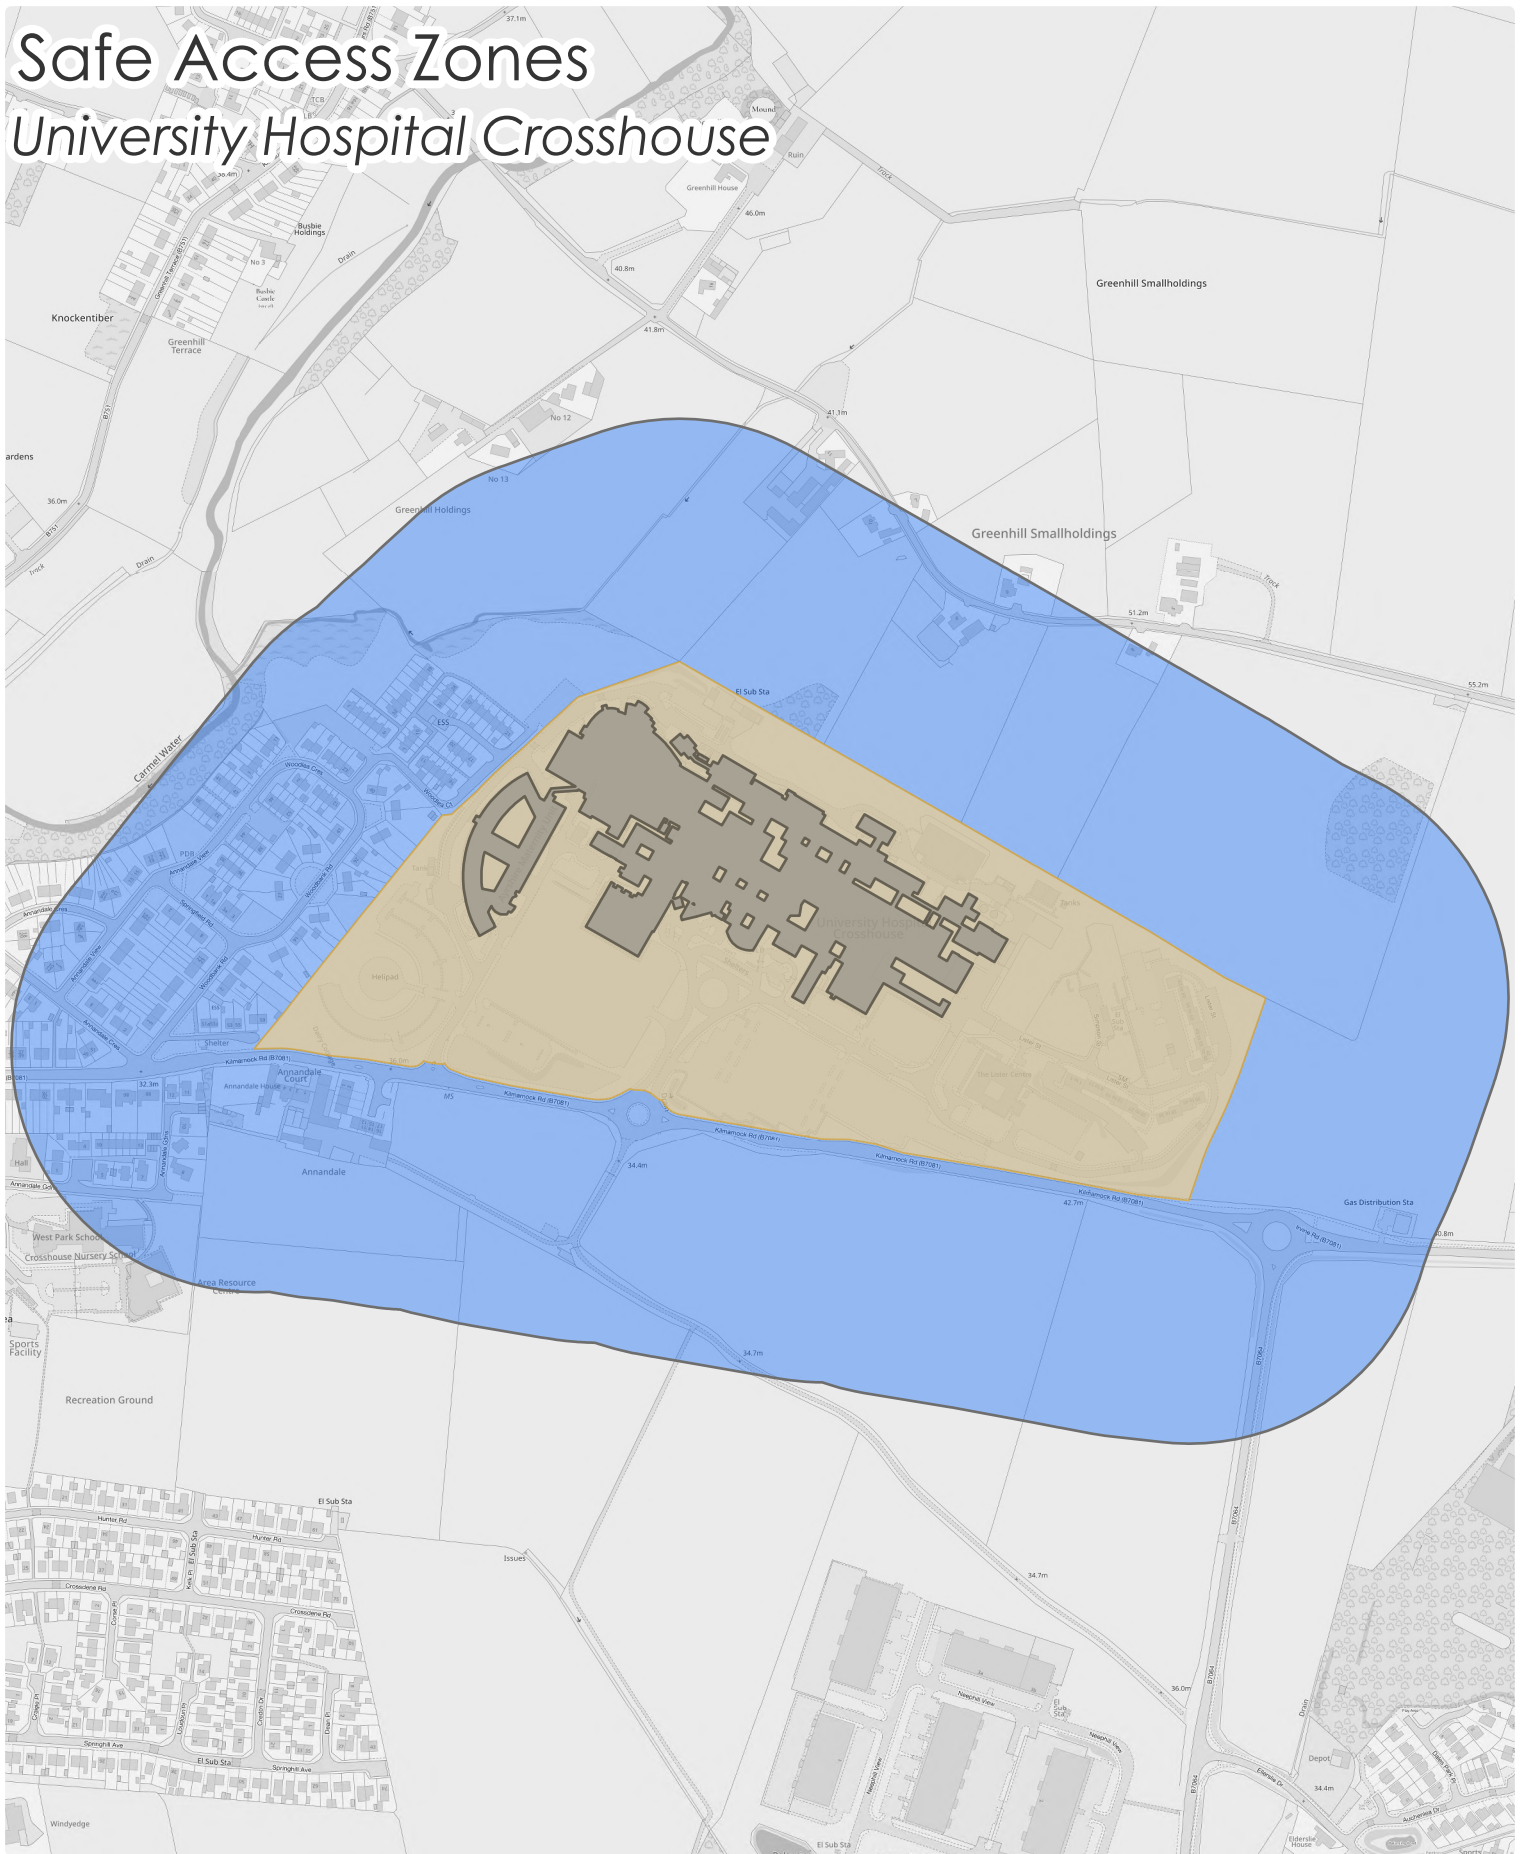

Safe Access Zones University Hospital Crosshouse

-  Hospital/clinic buildings
-  Hospital/clinic site extents
-  Safe Access Zone (200m around site extents)

© Crown copyright. All rights reserved Scottish Government 2024. © Crown copyright and database right 2024. Ordnance Survey (OS Licence number 100024655).

Scale 1:6,219

Scottish Government Geographic Information Science & Analysis Team. August 2024.