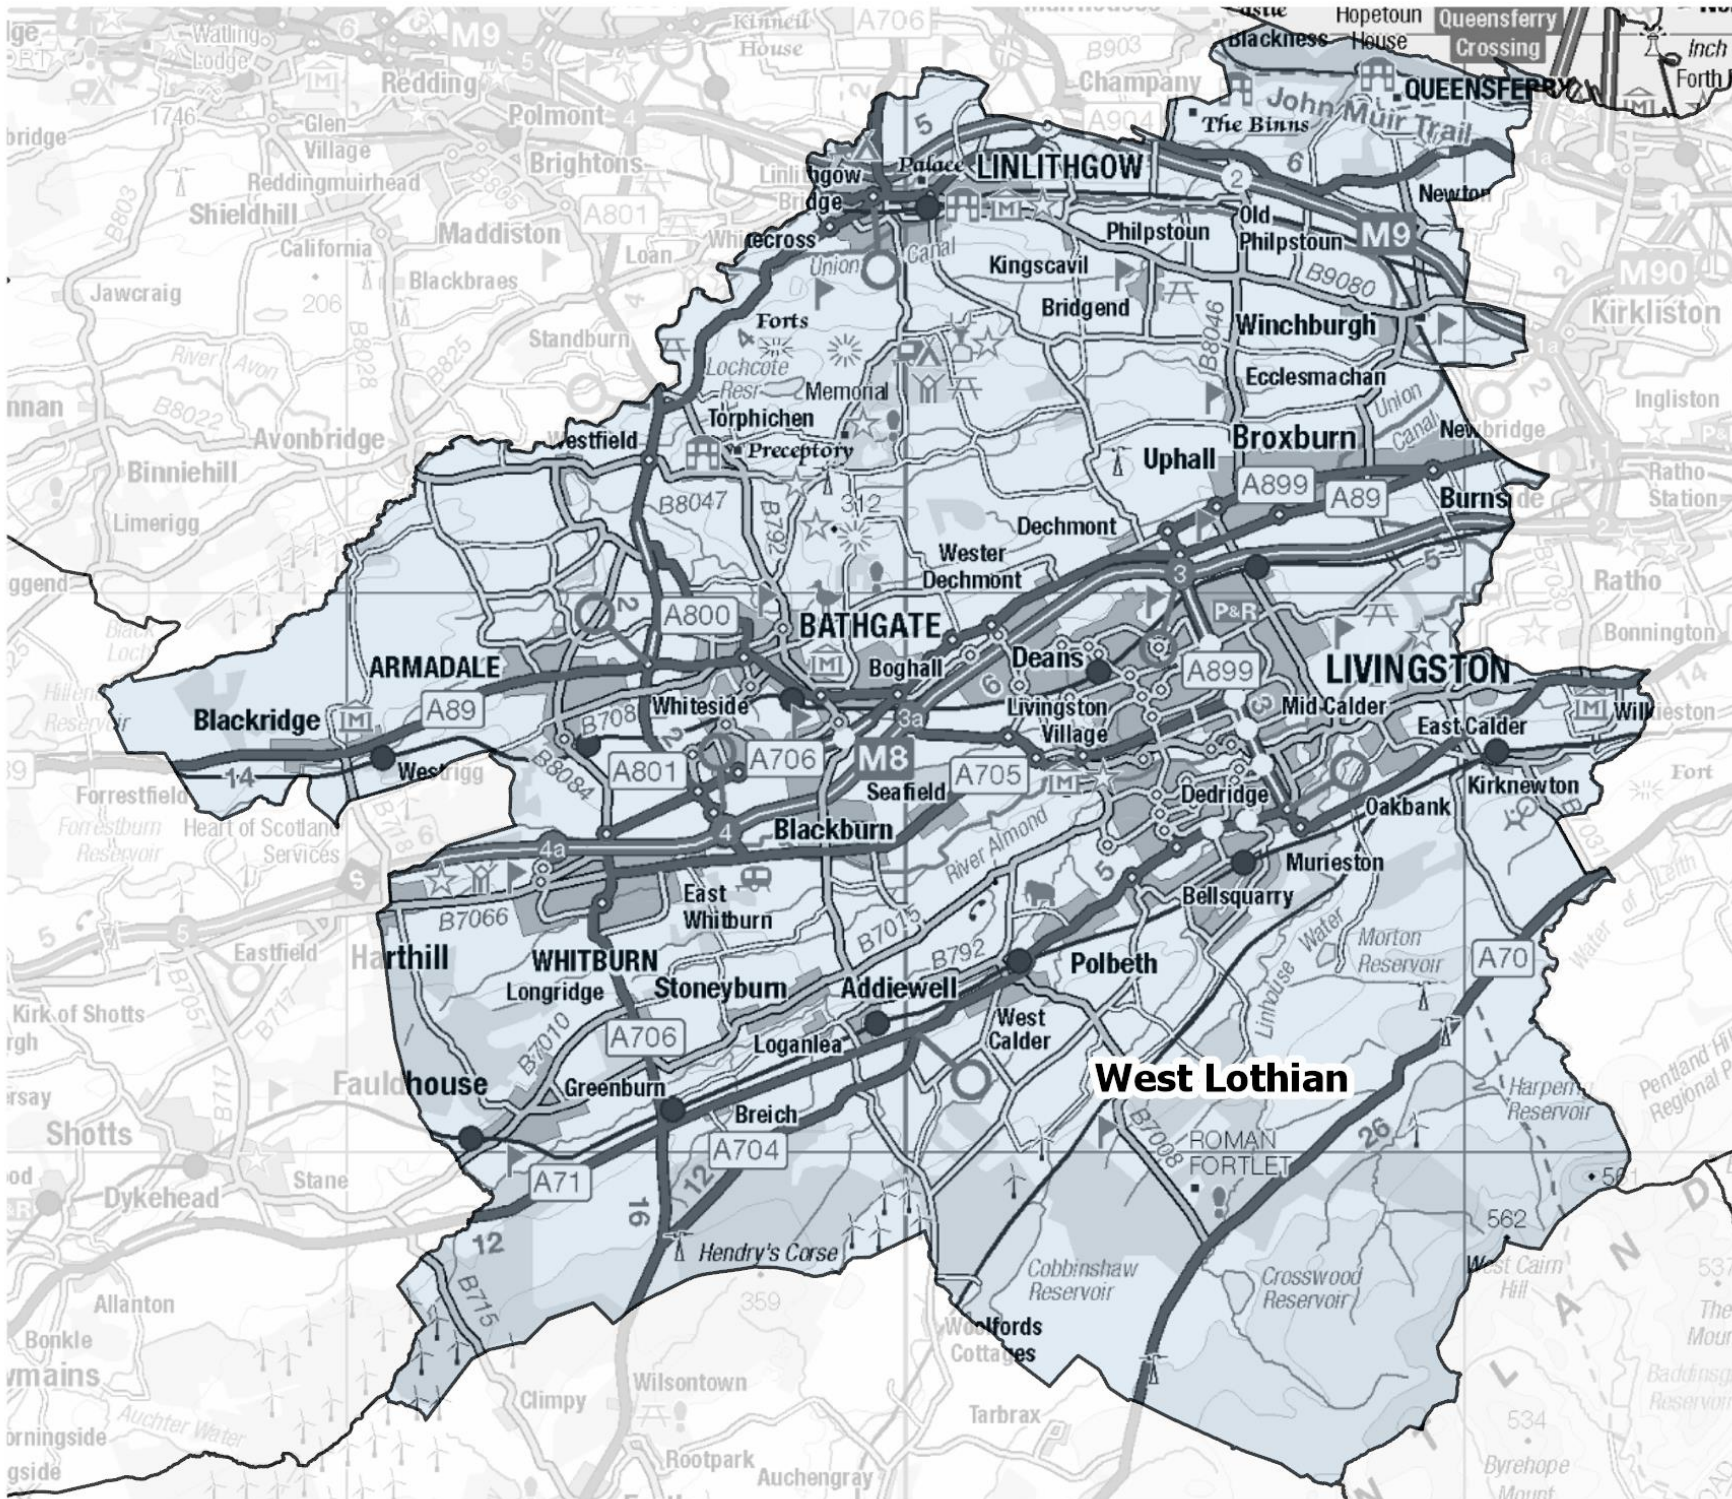

West Lothian Council Area

© Crown copyright. All rights reserved Scottish Government 2020. © Crown copyright and database right 2020. Ordnance Survey (OS Licence number 100024655).

Scale 1:93,000

Scottish Government Geographic Information Science & Analysis Team. September 2020.