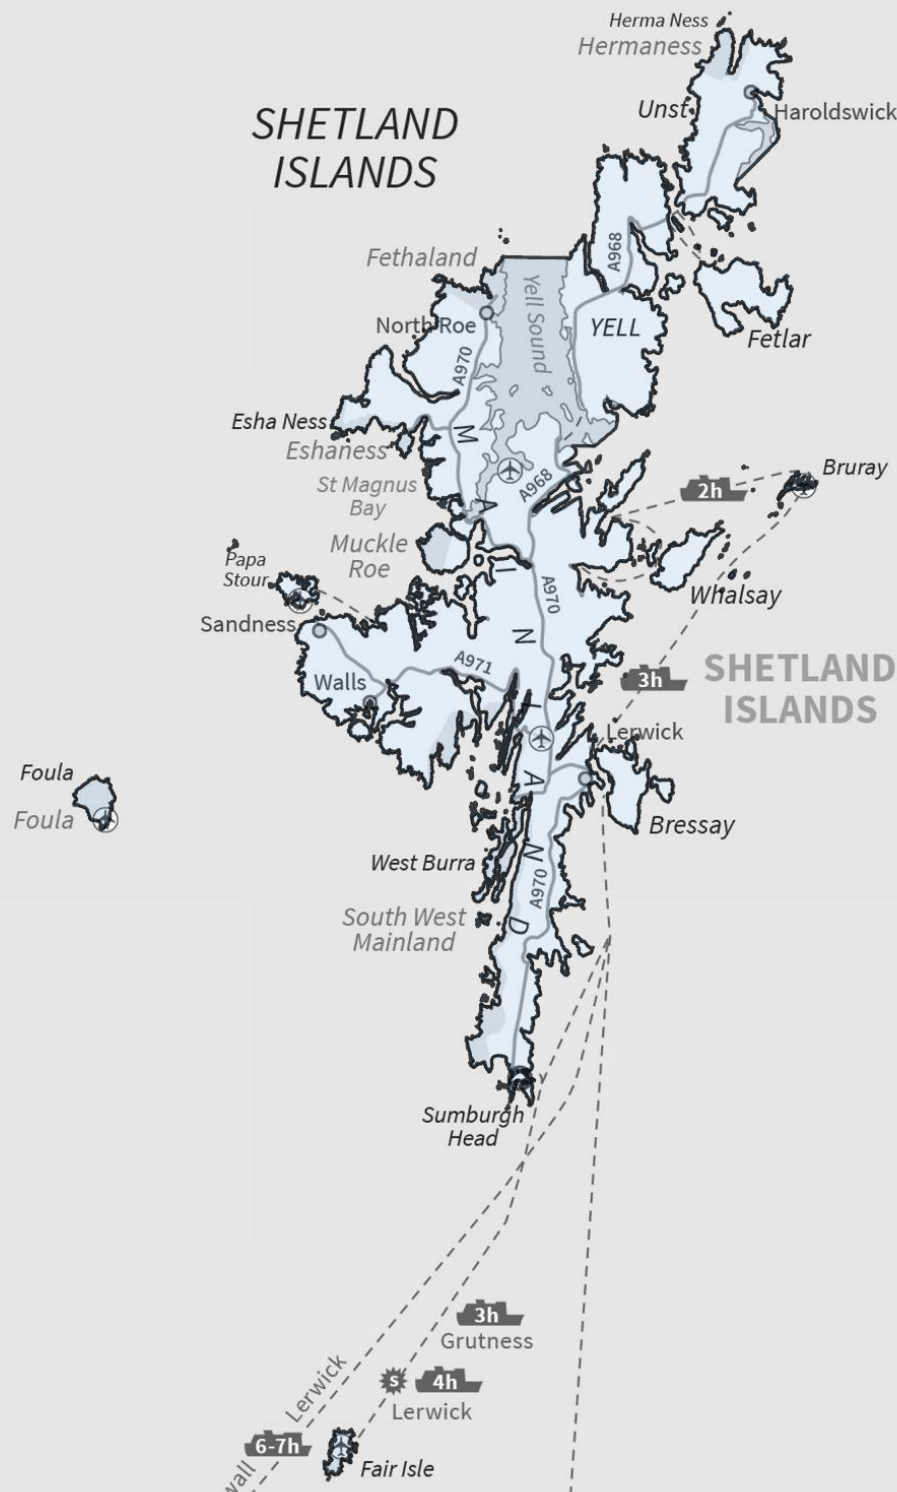

Shetland Islands Council Area

© Crown copyright. All rights reserved
 Scottish Government 2020. © Crown
 copyright and database right 2020.
 Ordnance Survey (OS Licence number
 100024655).

Scale 1:534,000

Scottish Government Geographic Information
 Science & Analysis Team. September 2020.