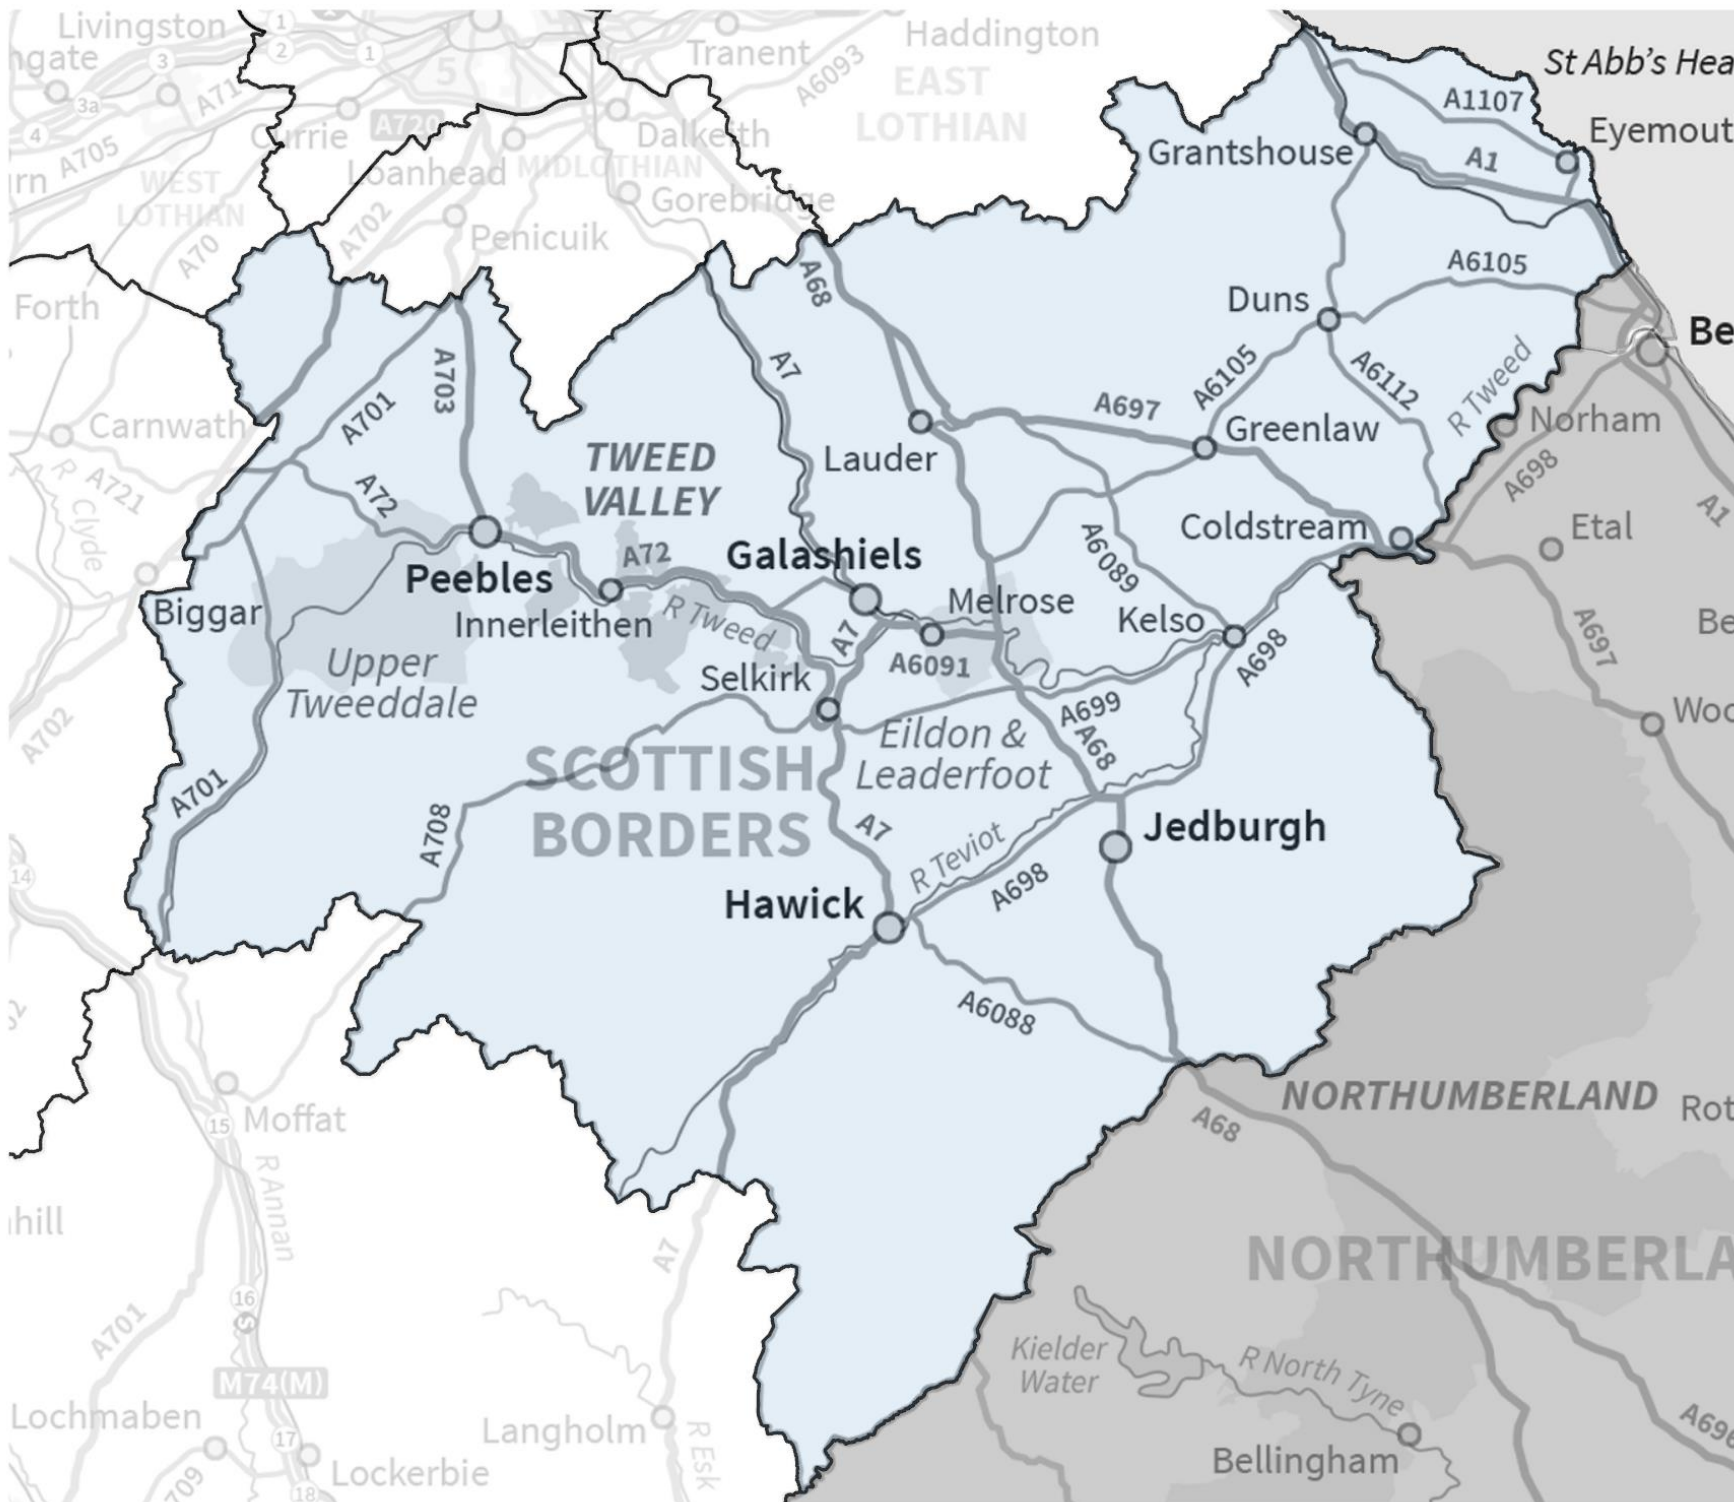

Scottish Borders Council Area

© Crown copyright. All rights reserved
Scottish Government 2020. © Crown
copyright and database right 2020.
Ordnance Survey (OS Licence number
100024655).

Scale 1:329,000

Scottish Government Geographic Information
Science & Analysis Team. September 2020.