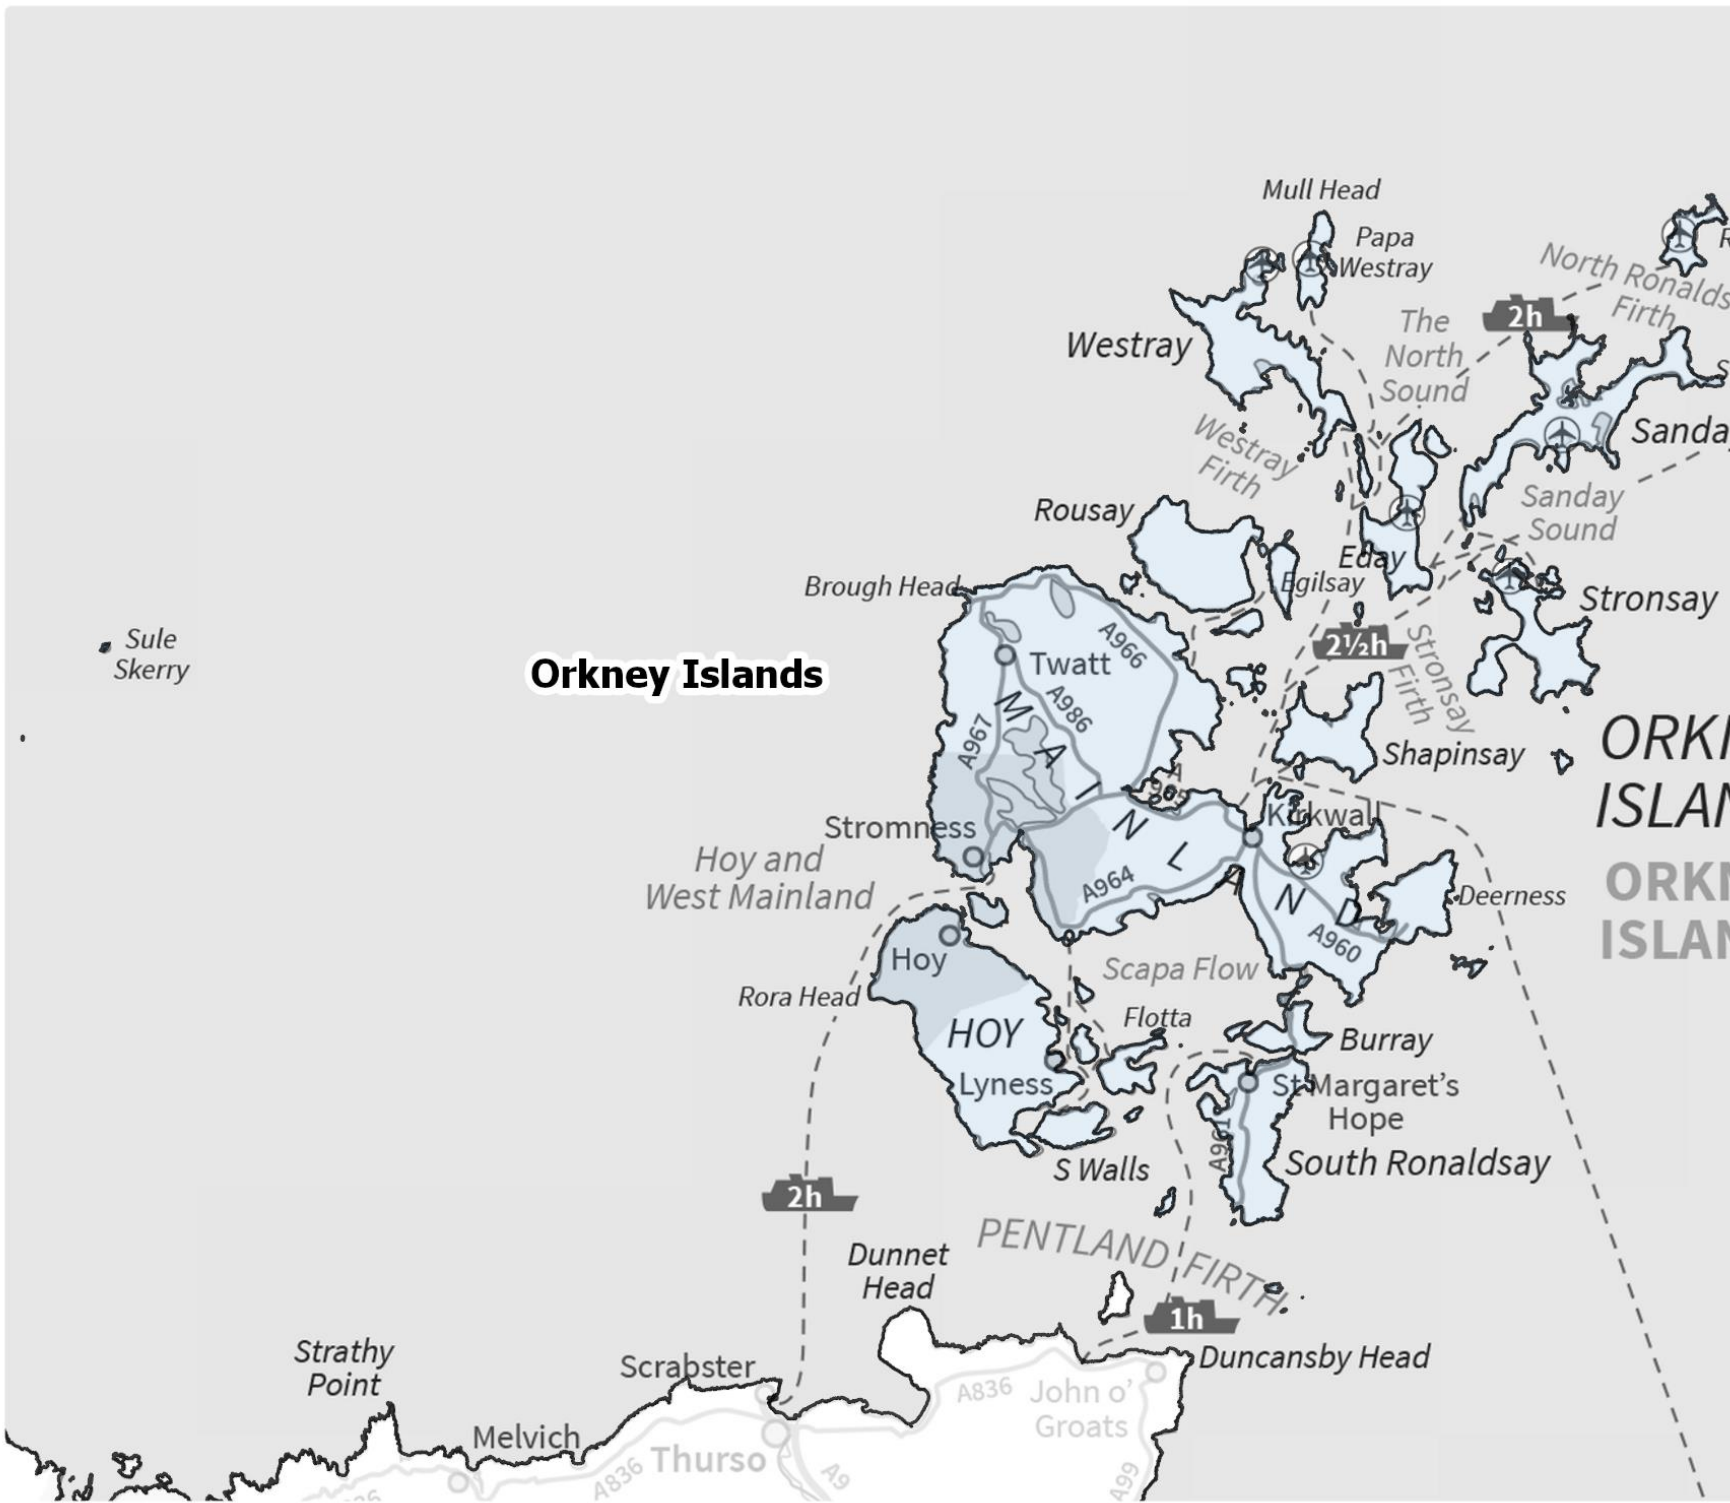

Orkney Islands Council Area

© Crown copyright. All rights reserved
Scottish Government 2020. © Crown
copyright and database right 2020.
Ordnance Survey (OS Licence number
100024655).

Scale 1:375,000

Scottish Government Geographic Information
Science & Analysis Team. September 2020.