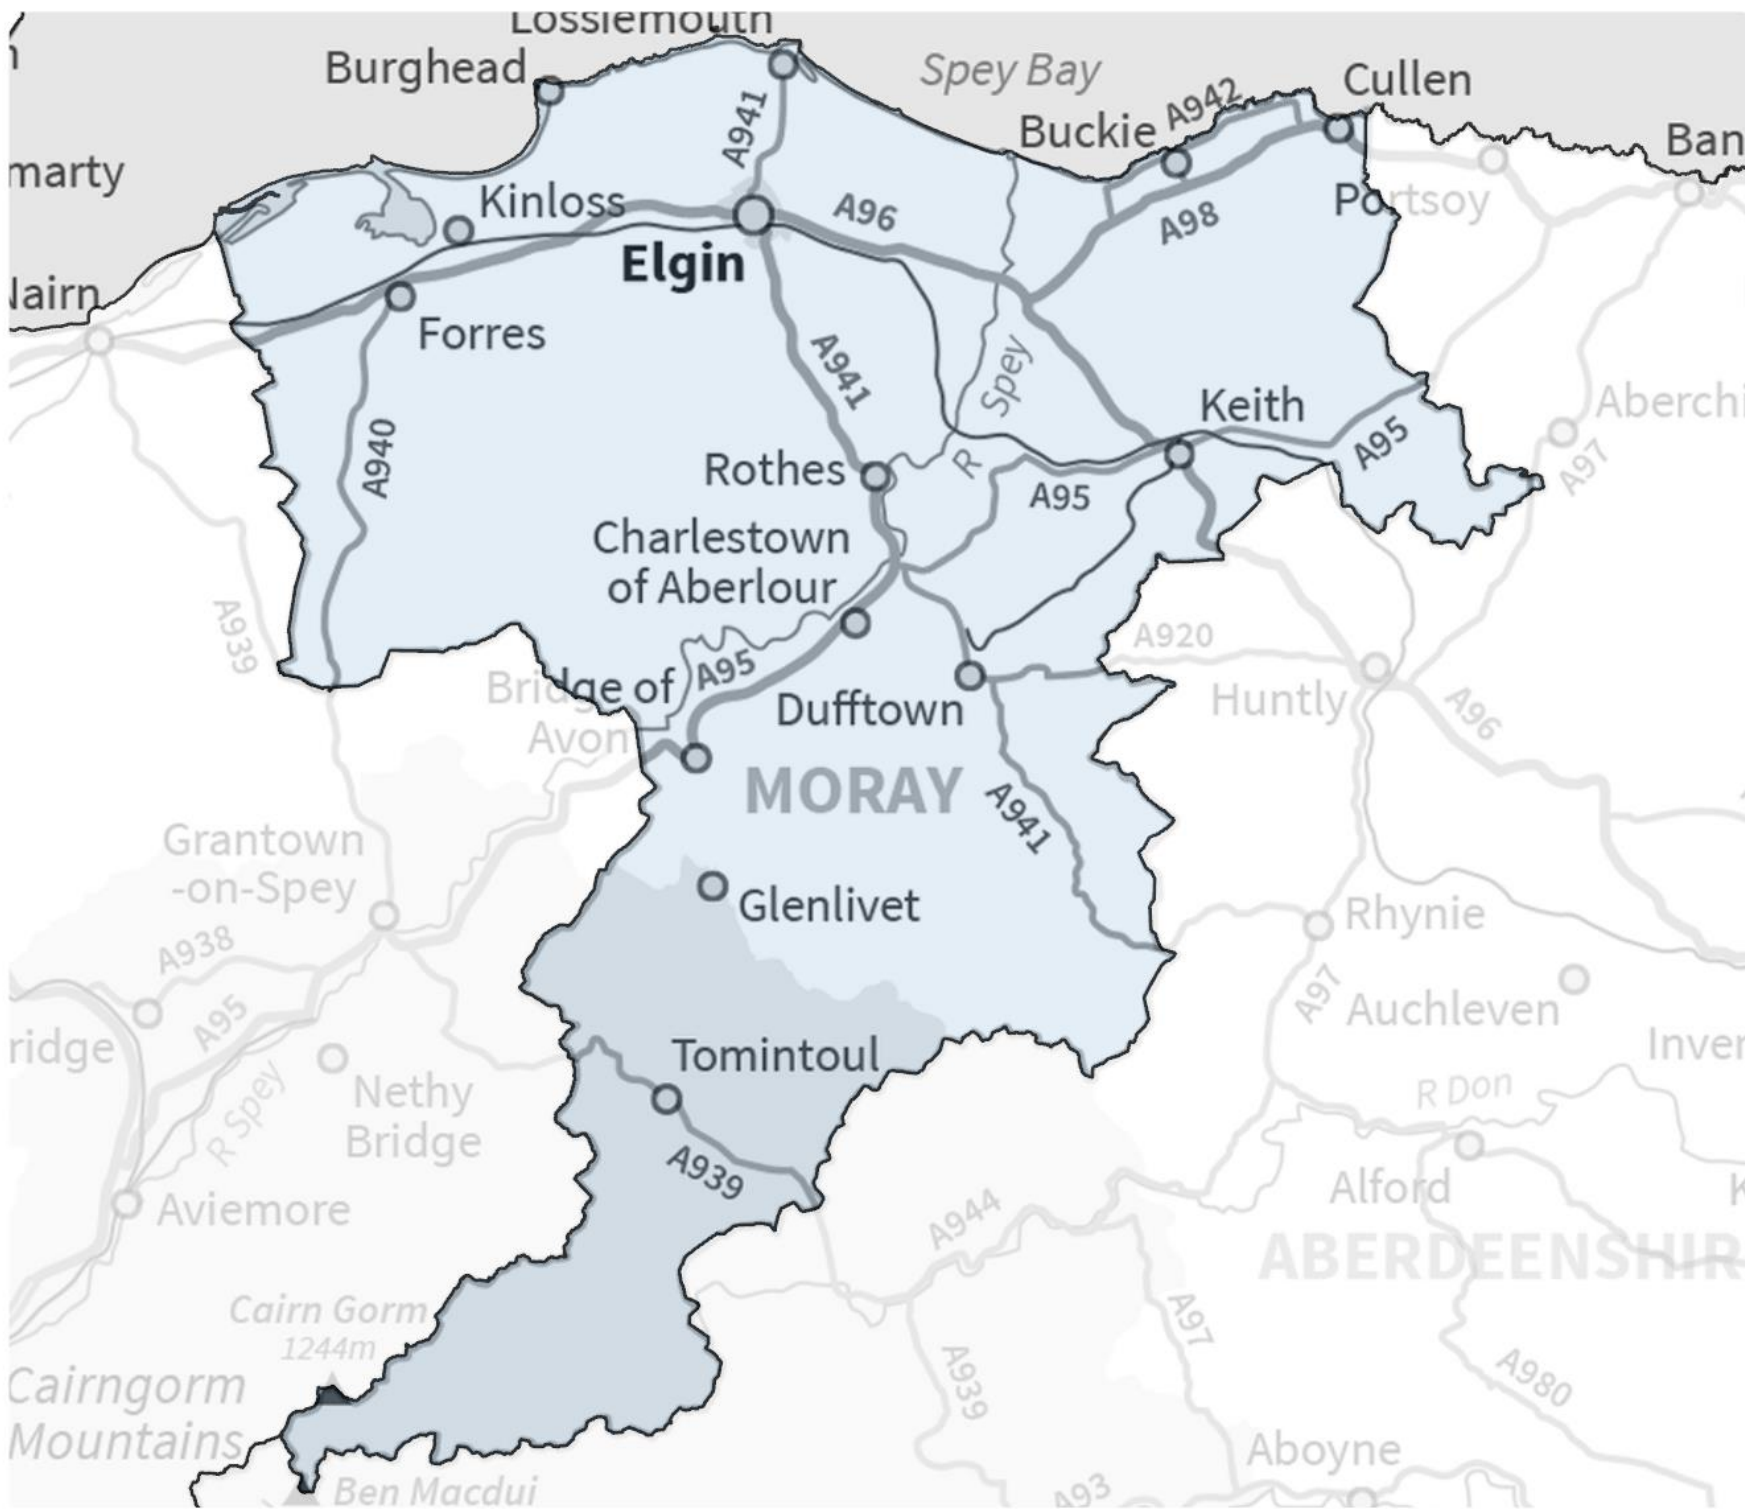

Moray Council Area

© Crown copyright. All rights reserved
Scottish Government 2020. © Crown
copyright and database right 2020.
Ordnance Survey (OS Licence number
100024655).

Scale 1:260,000

Scottish Government Geographic Information
Science & Analysis Team. September 2020.