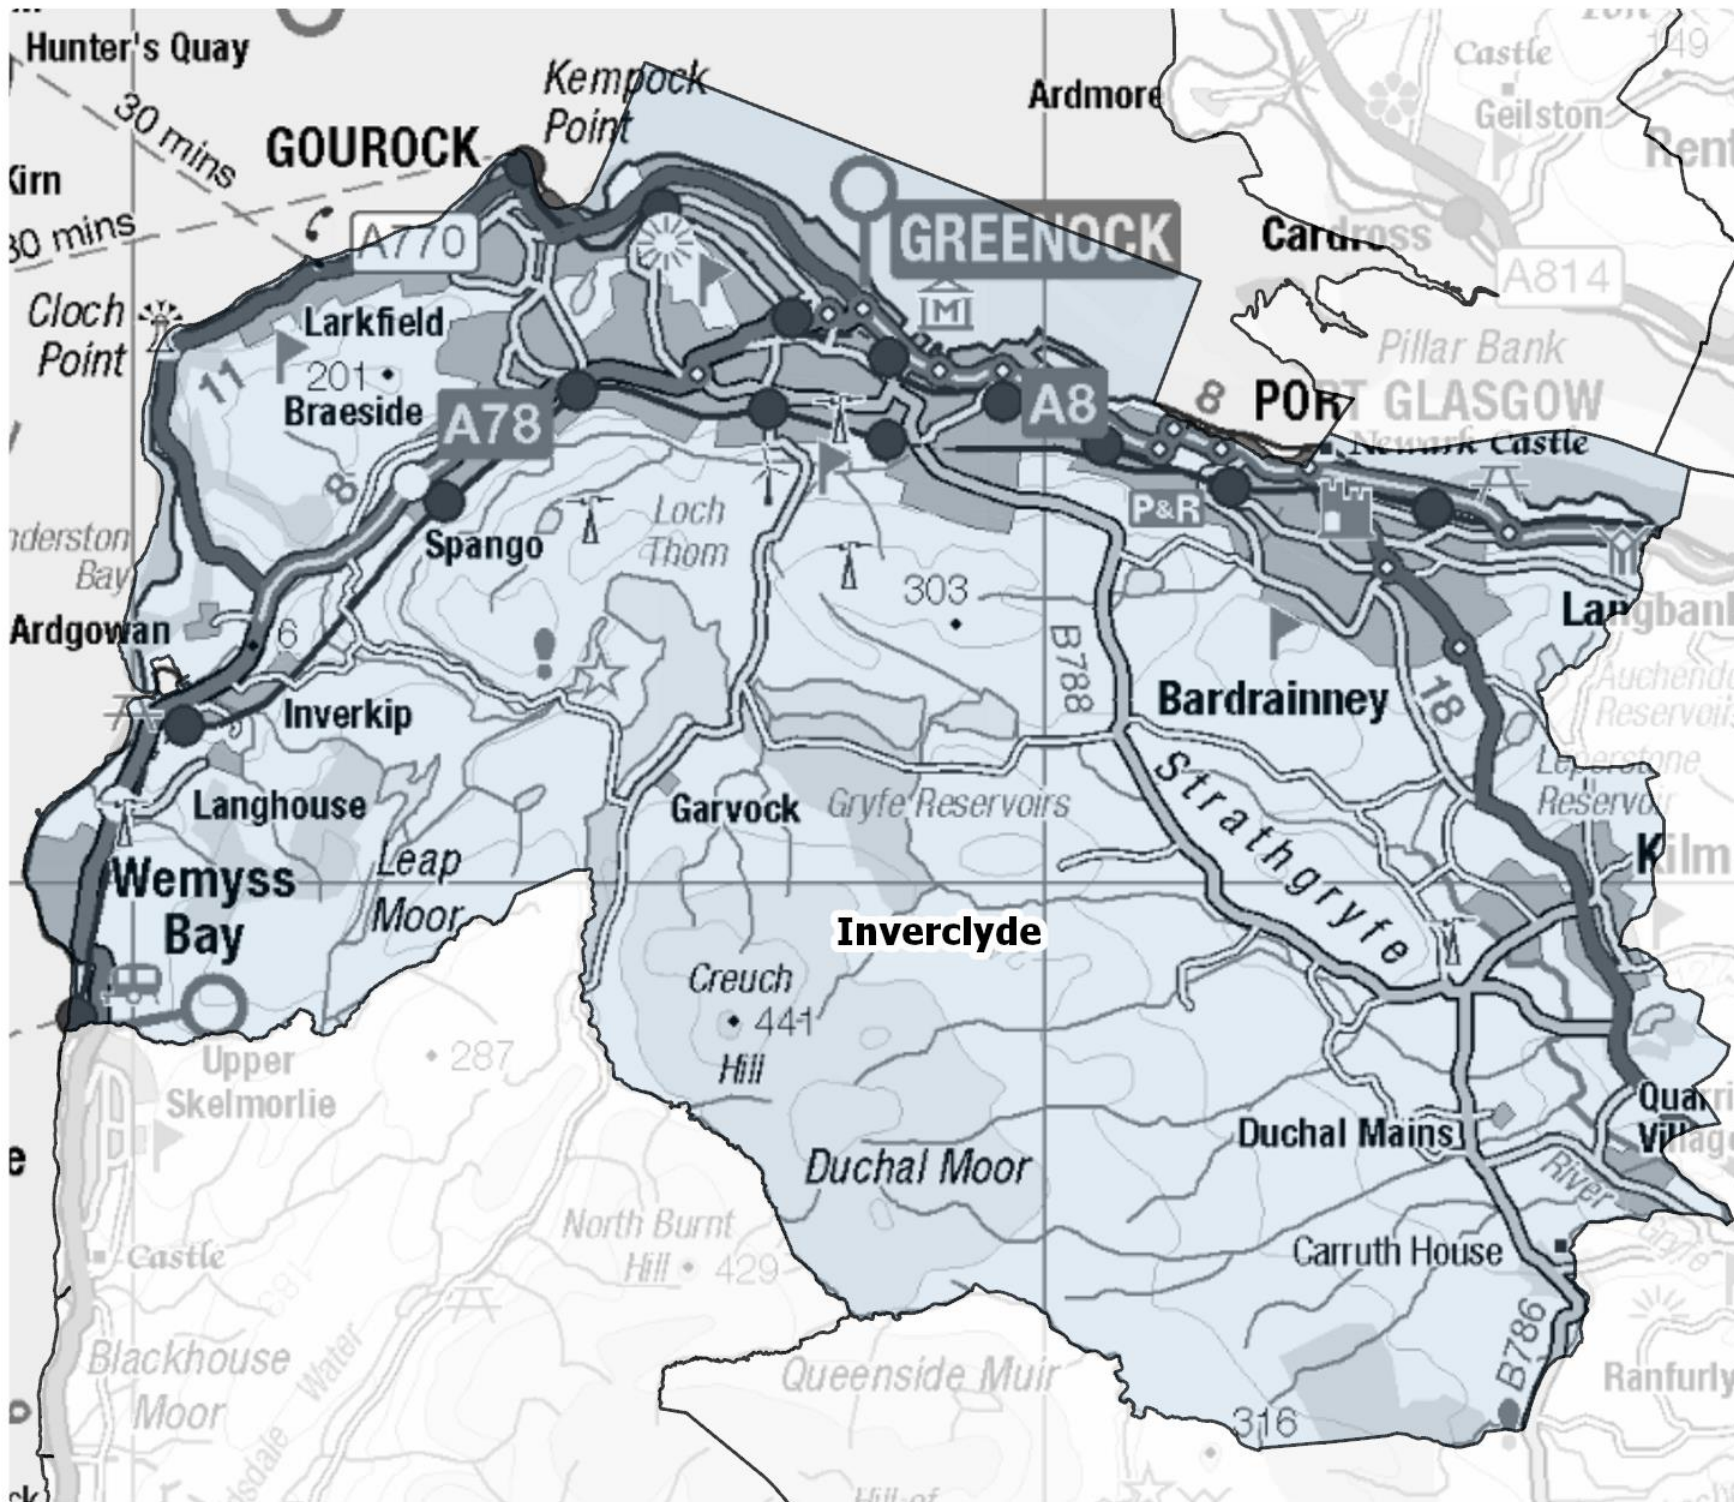

Inverclyde Council Area

© Crown copyright. All rights reserved
Scottish Government 2020. © Crown
copyright and database right 2020.
Ordnance Survey (OS Licence number
100024655).

Scale 1:57,000

Scottish Government Geographic Information
Science & Analysis Team, September 2020.