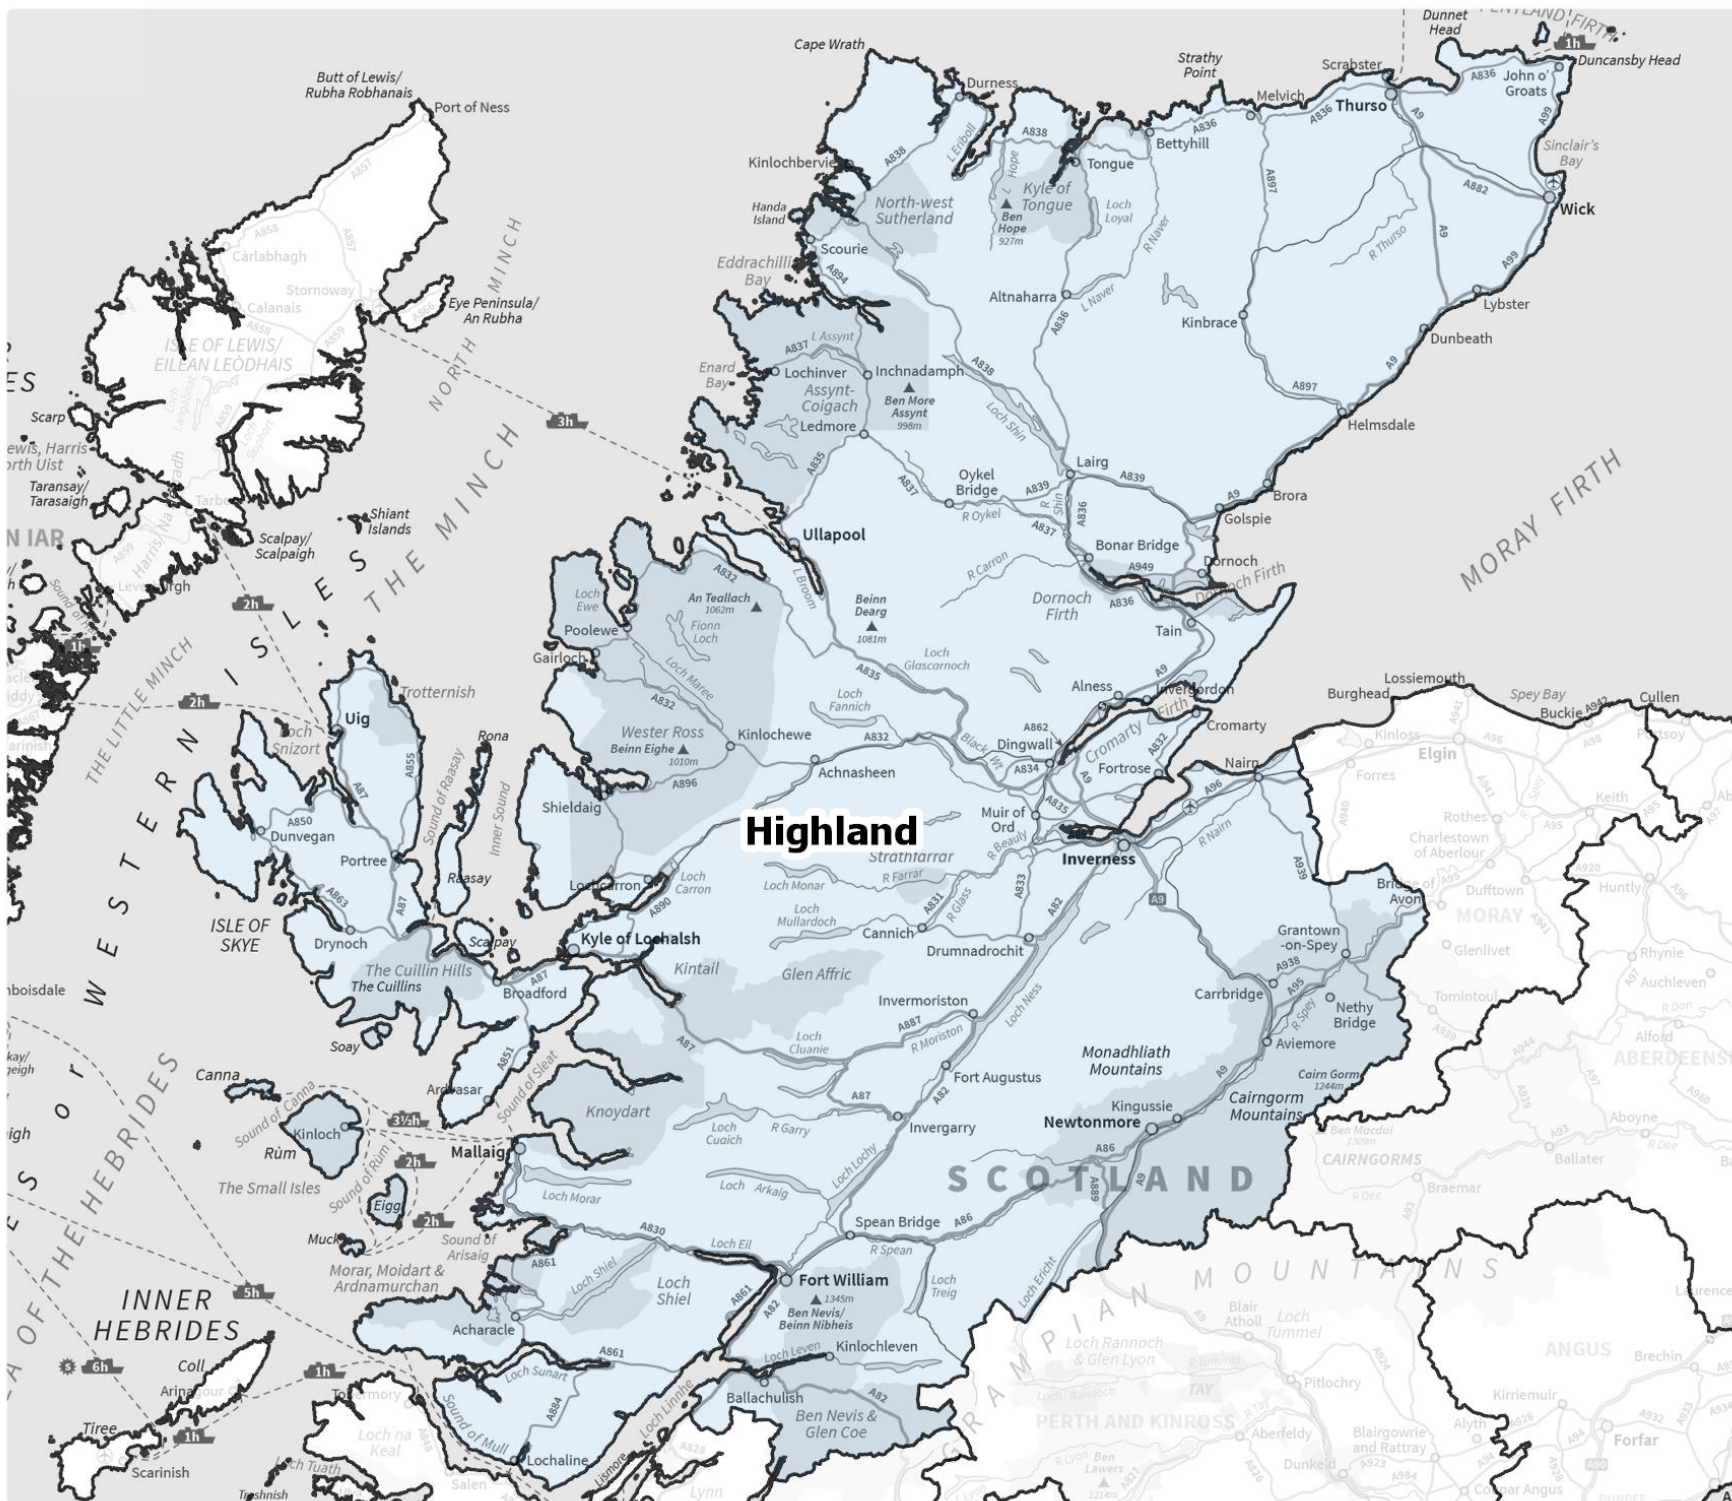

# Highland Council Area

© Crown copyright. All rights reserved  
Scottish Government 2020. © Crown  
copyright and database right 2020.  
Ordnance Survey (OS Licence number  
100024655).

Scale 1:848,000

Scottish Government Geographic Information  
Science & Analysis Team. September 2020.