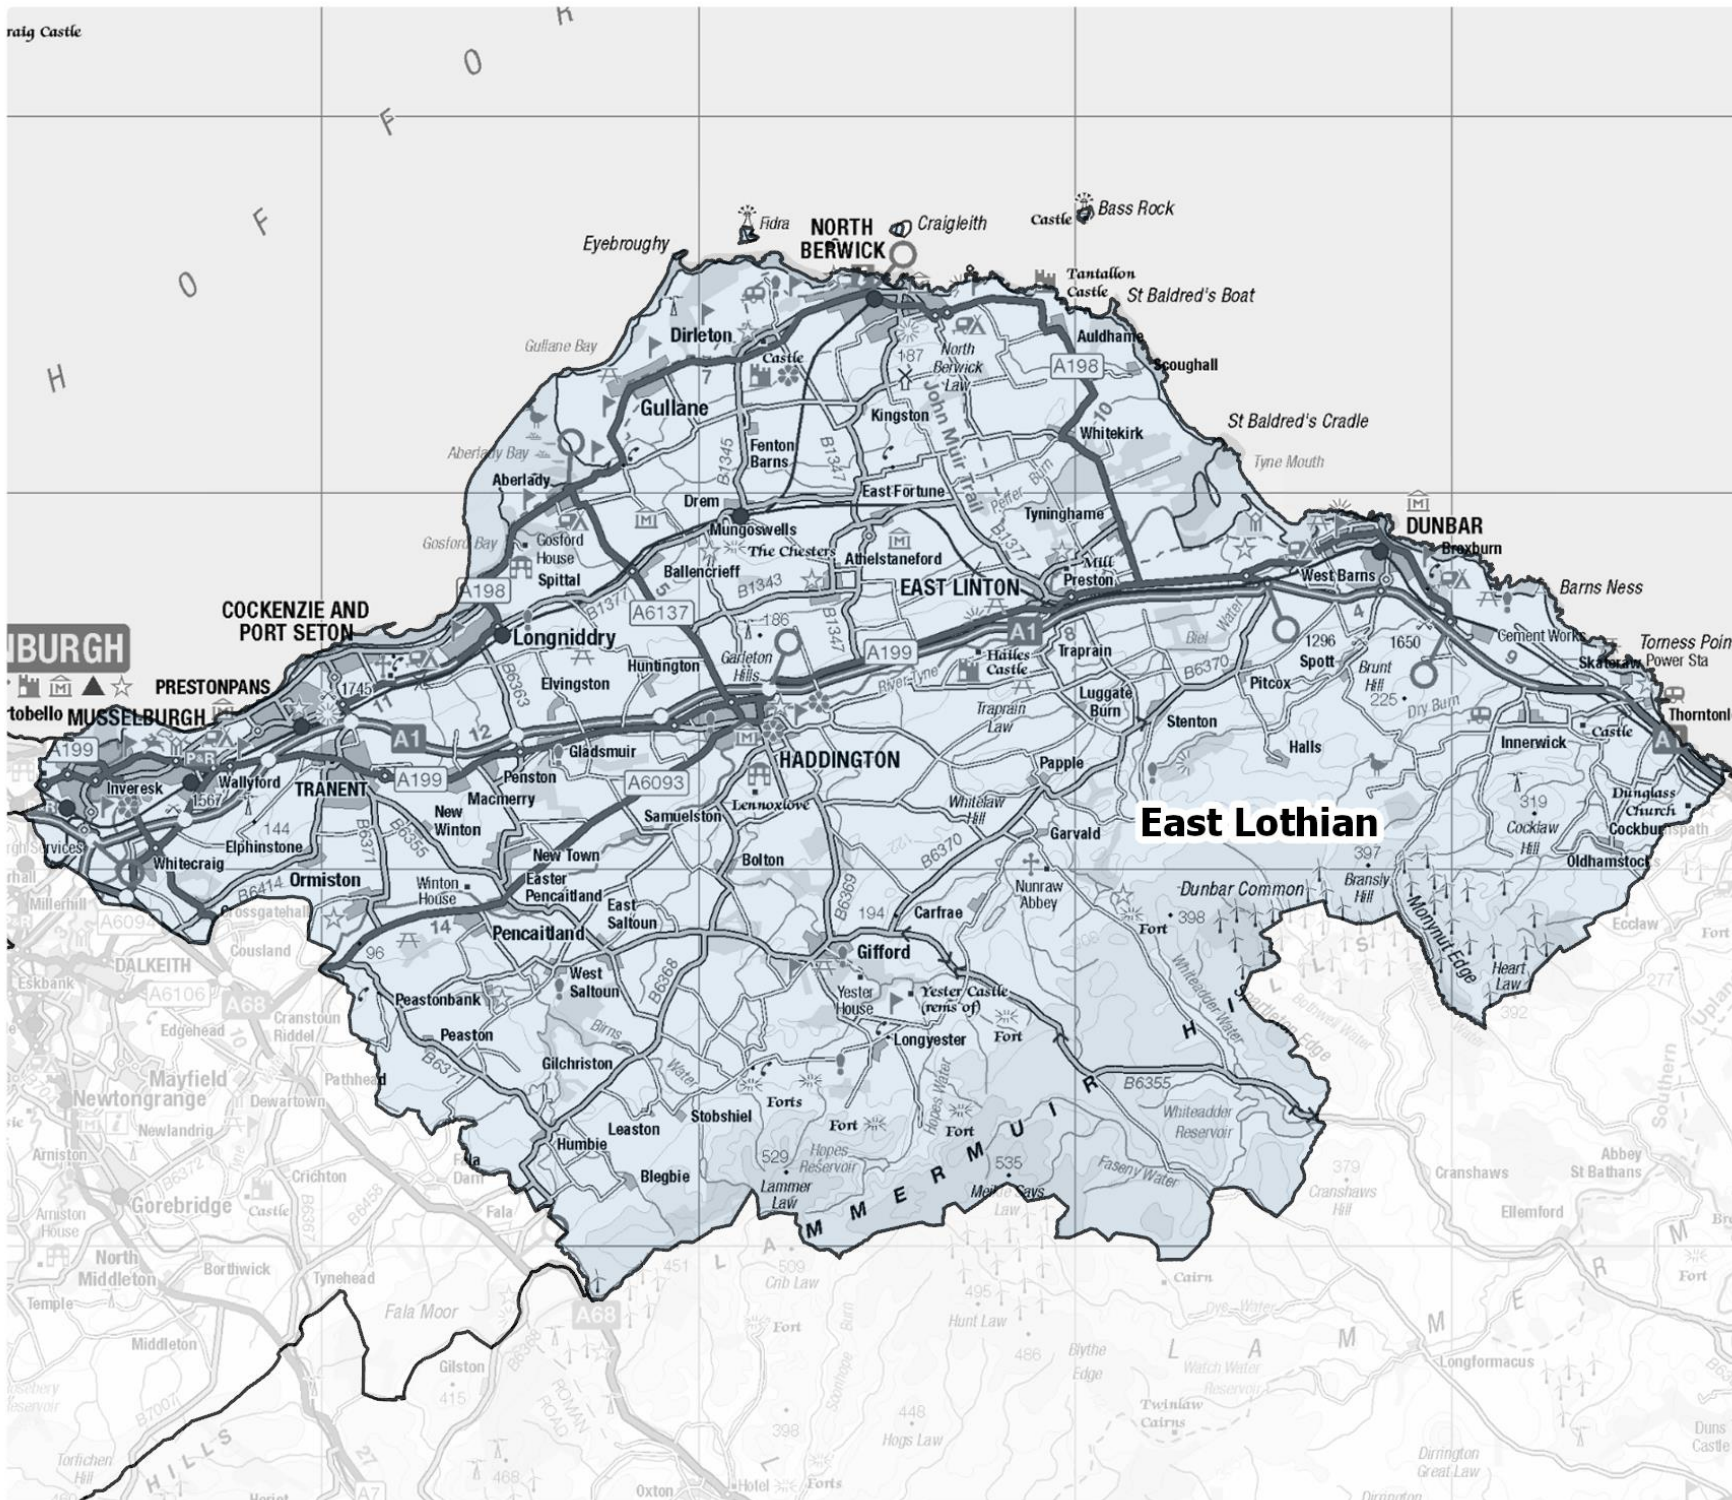

East Lothian Council Area

© Crown copyright. All rights reserved
Scottish Government 2020. © Crown
copyright and database right 2020.
Ordnance Survey (OS Licence number
100024655).

Scale 1:138,000

Scottish Government Geographic Information
Science & Analysis Team. September 2020.