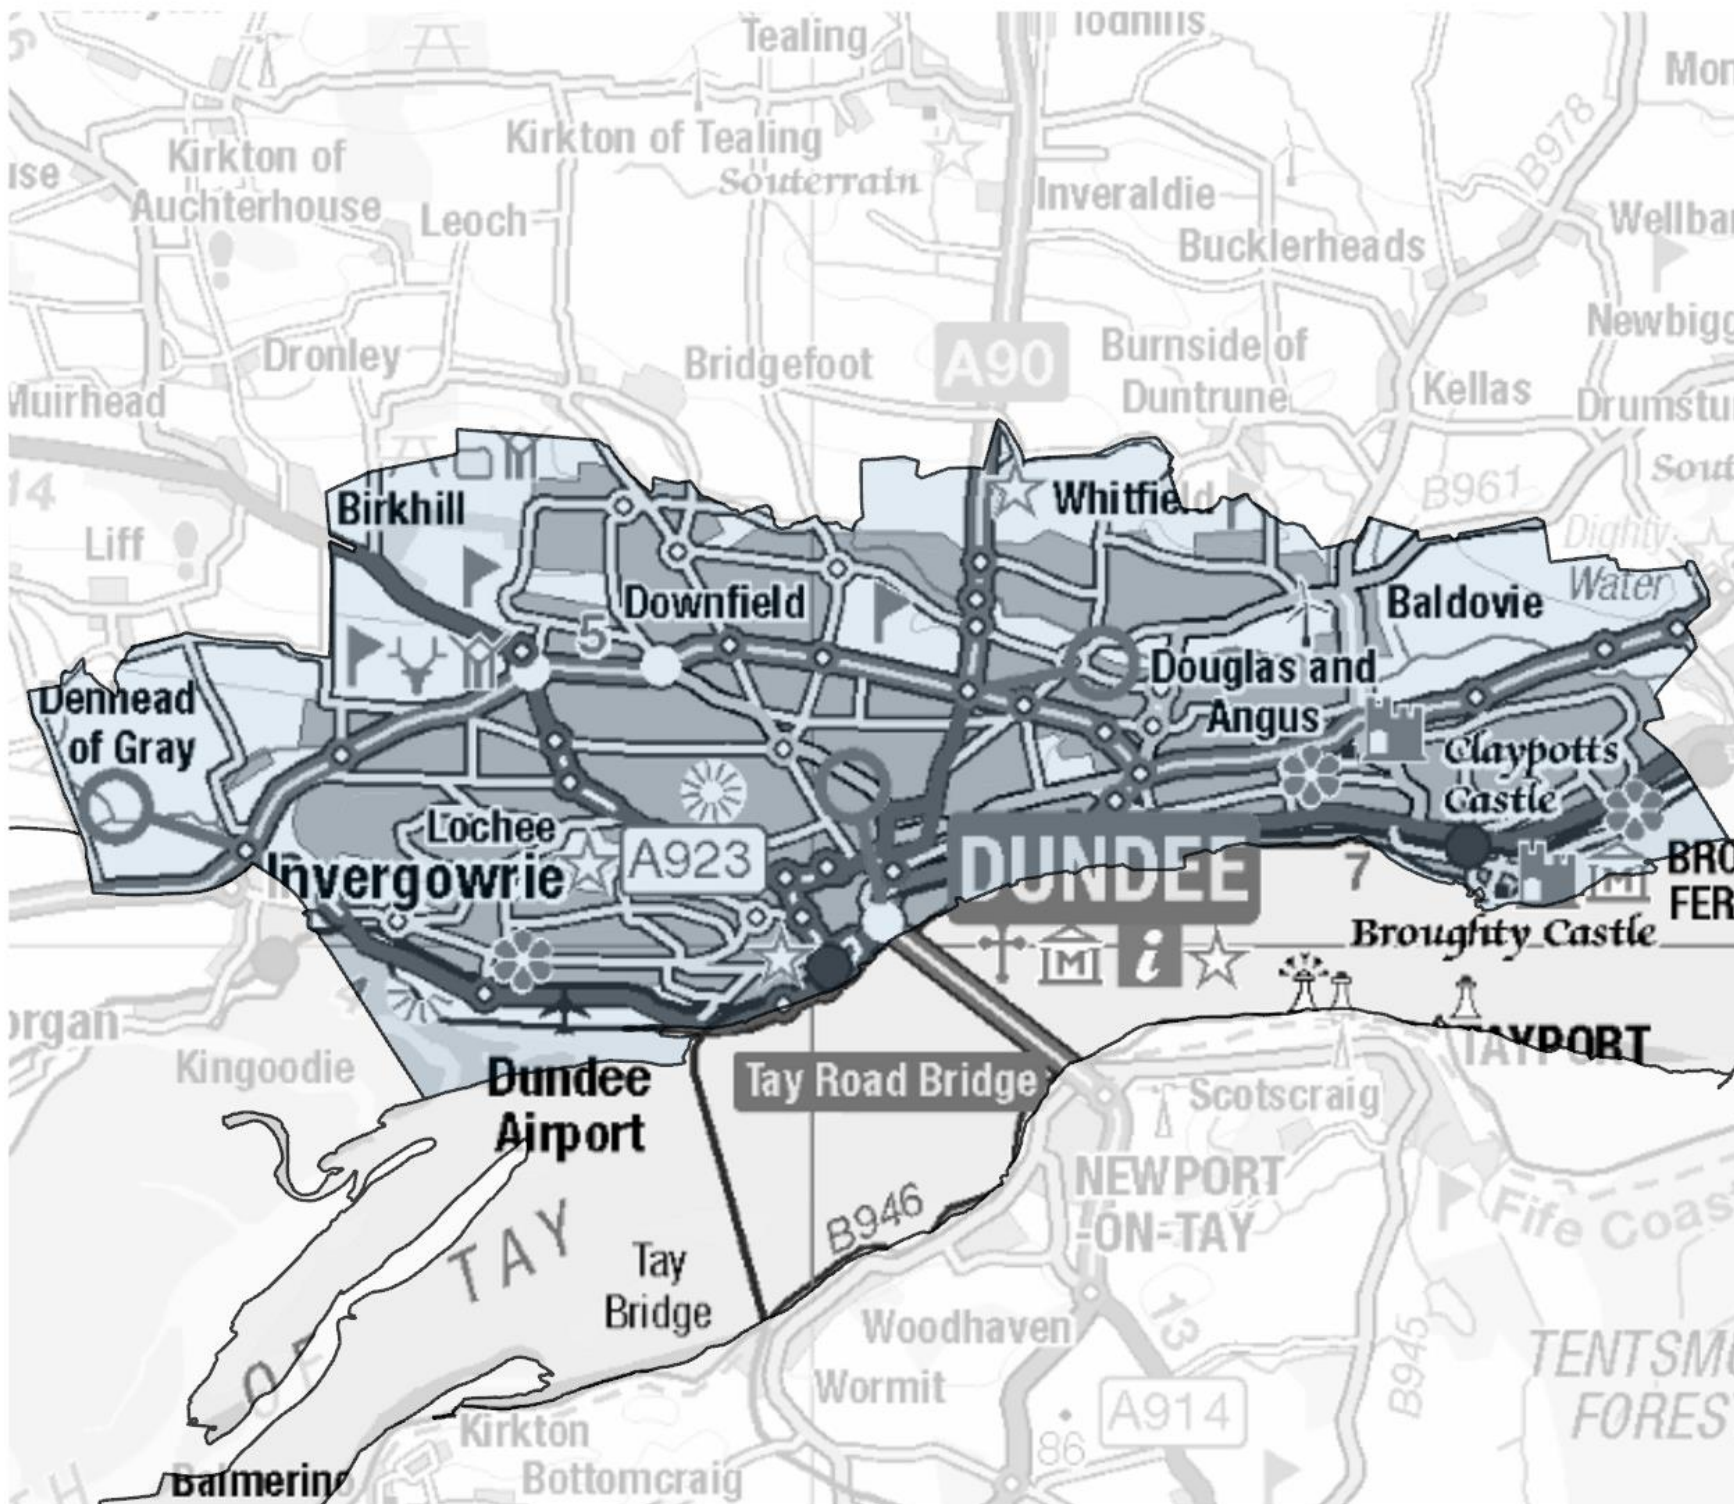

# Dundee City Council Area

© Crown copyright. All rights reserved  
Scottish Government 2020. © Crown  
copyright and database right 2020.  
Ordnance Survey (OS Licence number  
100024655).

Scale 1:50,000