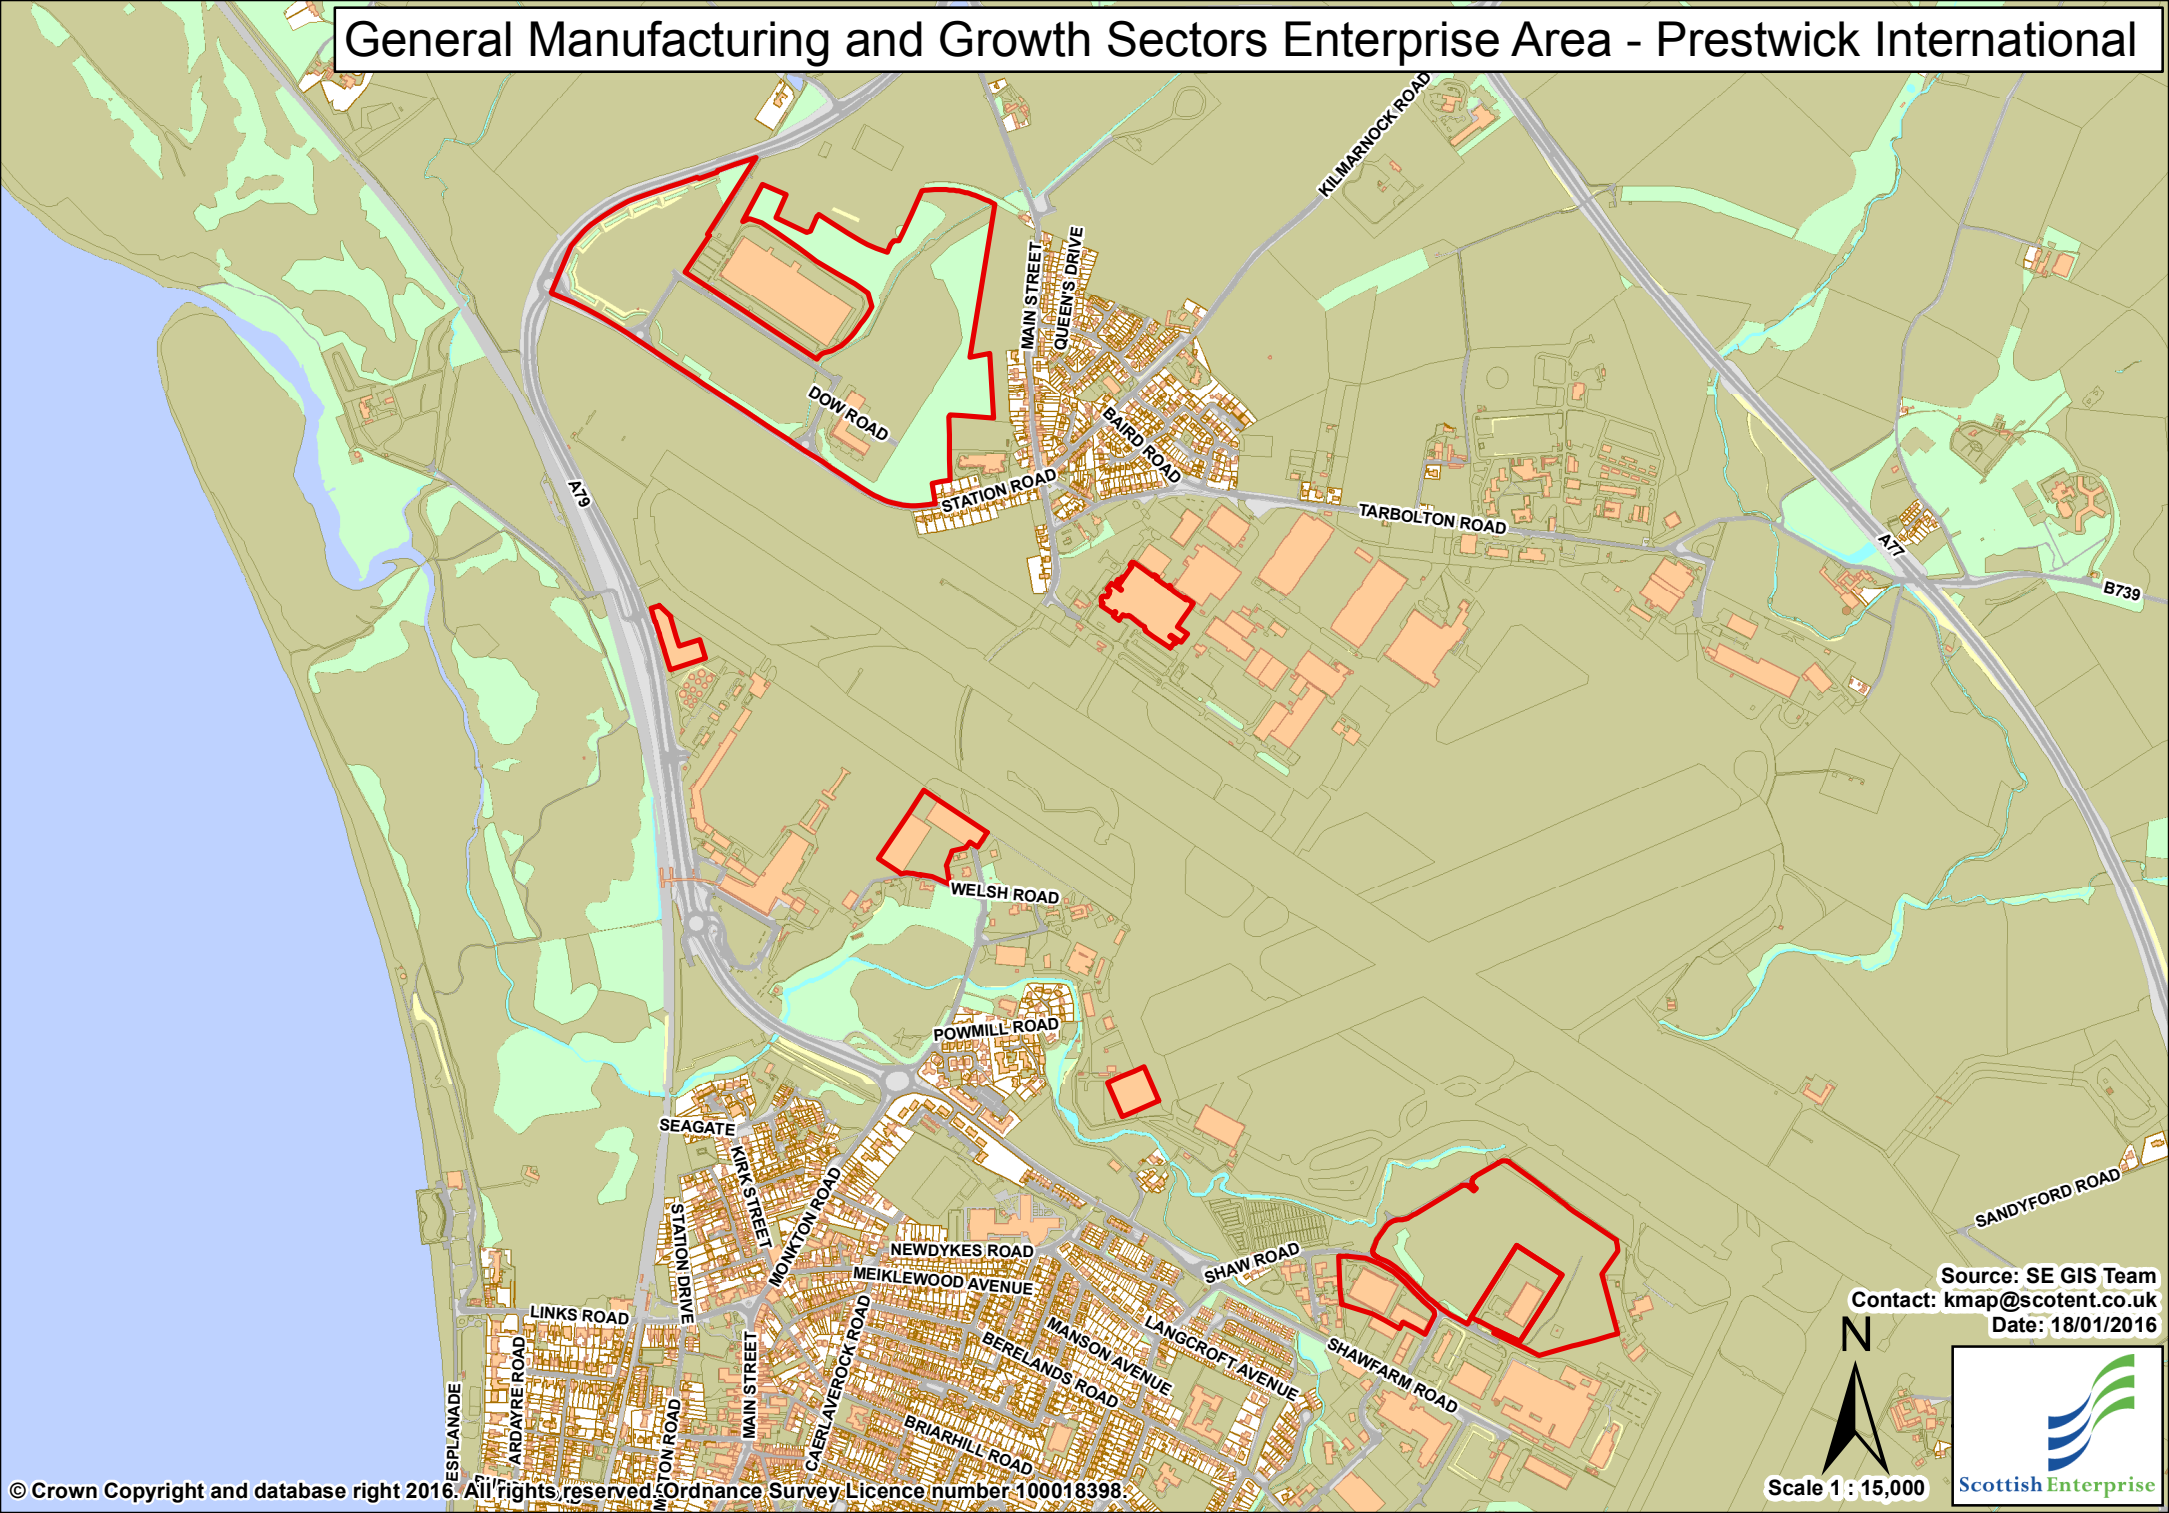

General Manufacturing and Growth Sectors Enterprise Area - Prestwick International

Source: SE GIS Team
Contact: kmap@scotent.co.uk
Date: 18/01/2016

Scale 1 : 15,000