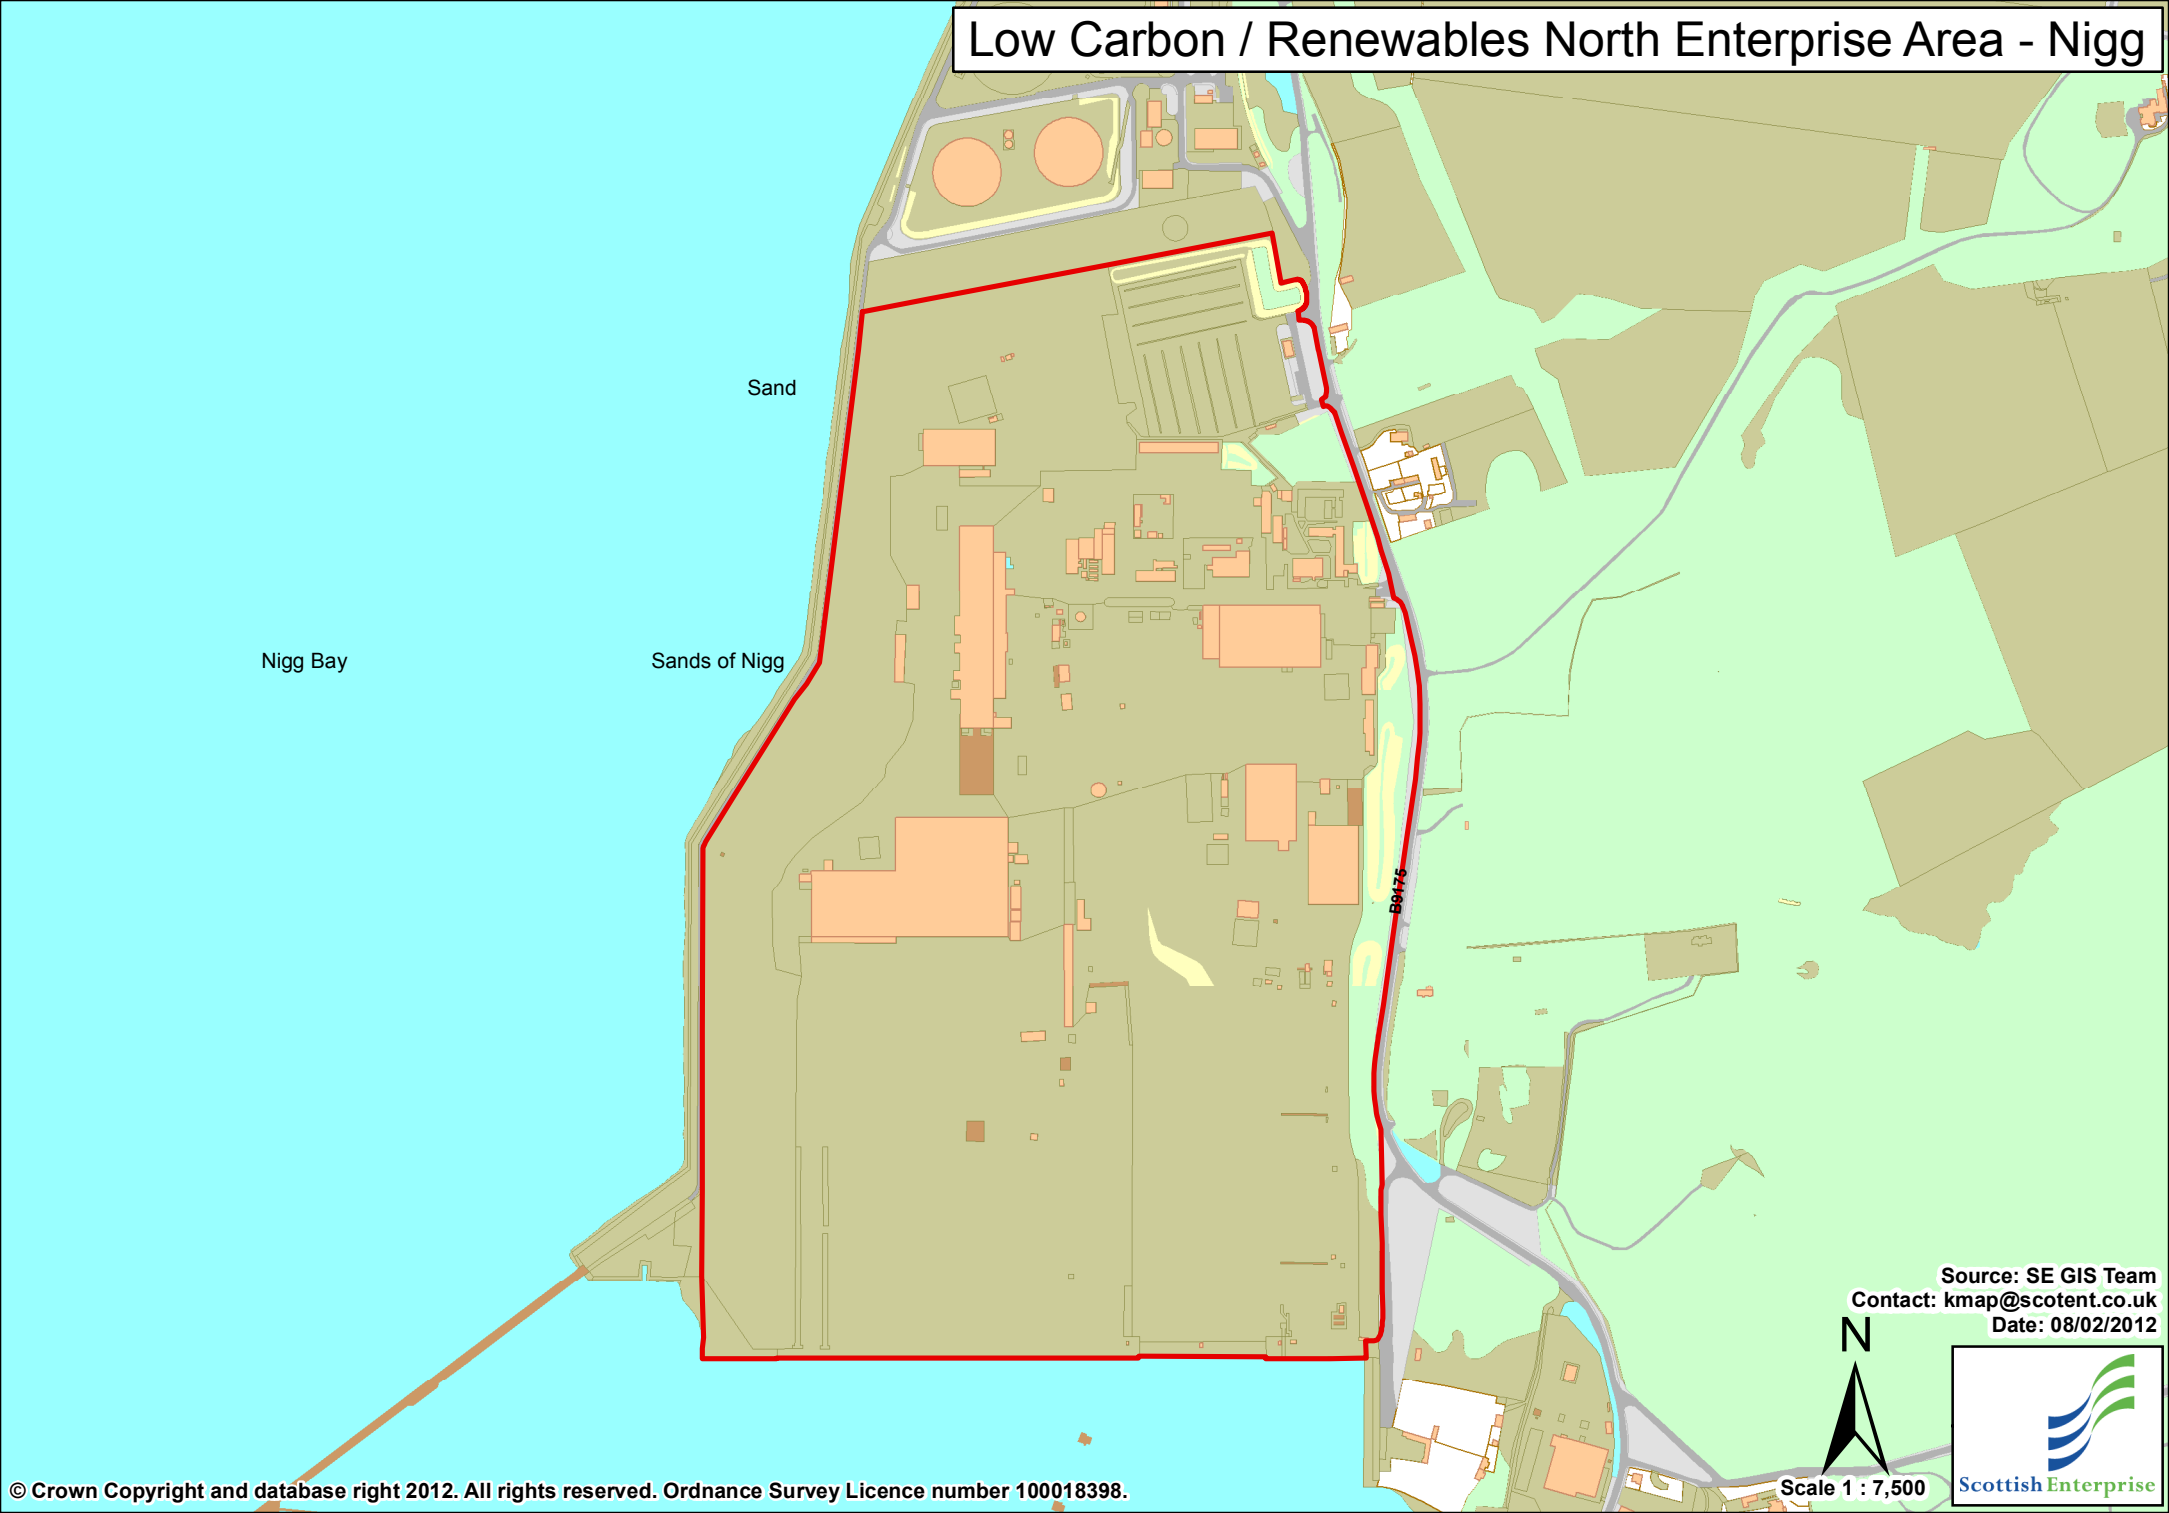

Low Carbon / Renewables North Enterprise Area - Nigg

Nigg Bay

Sand

Sands of Nigg

B9175

Source: SE GIS Team
Contact: kmap@scotent.co.uk
Date: 08/02/2012

Scale 1 : 7,500