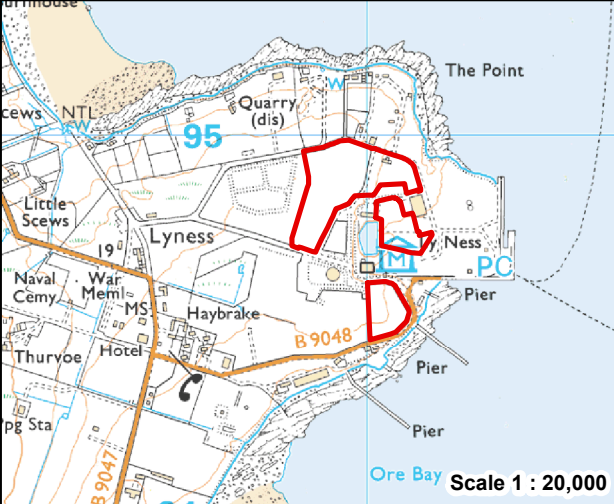

# Low Carbon / Renewables North Enterprise Area - Lyness

Source: SE GIS Team  
Contact: kmap@scotent.co.uk  
Date: 09/02/2012

Scale 1 : 4,000