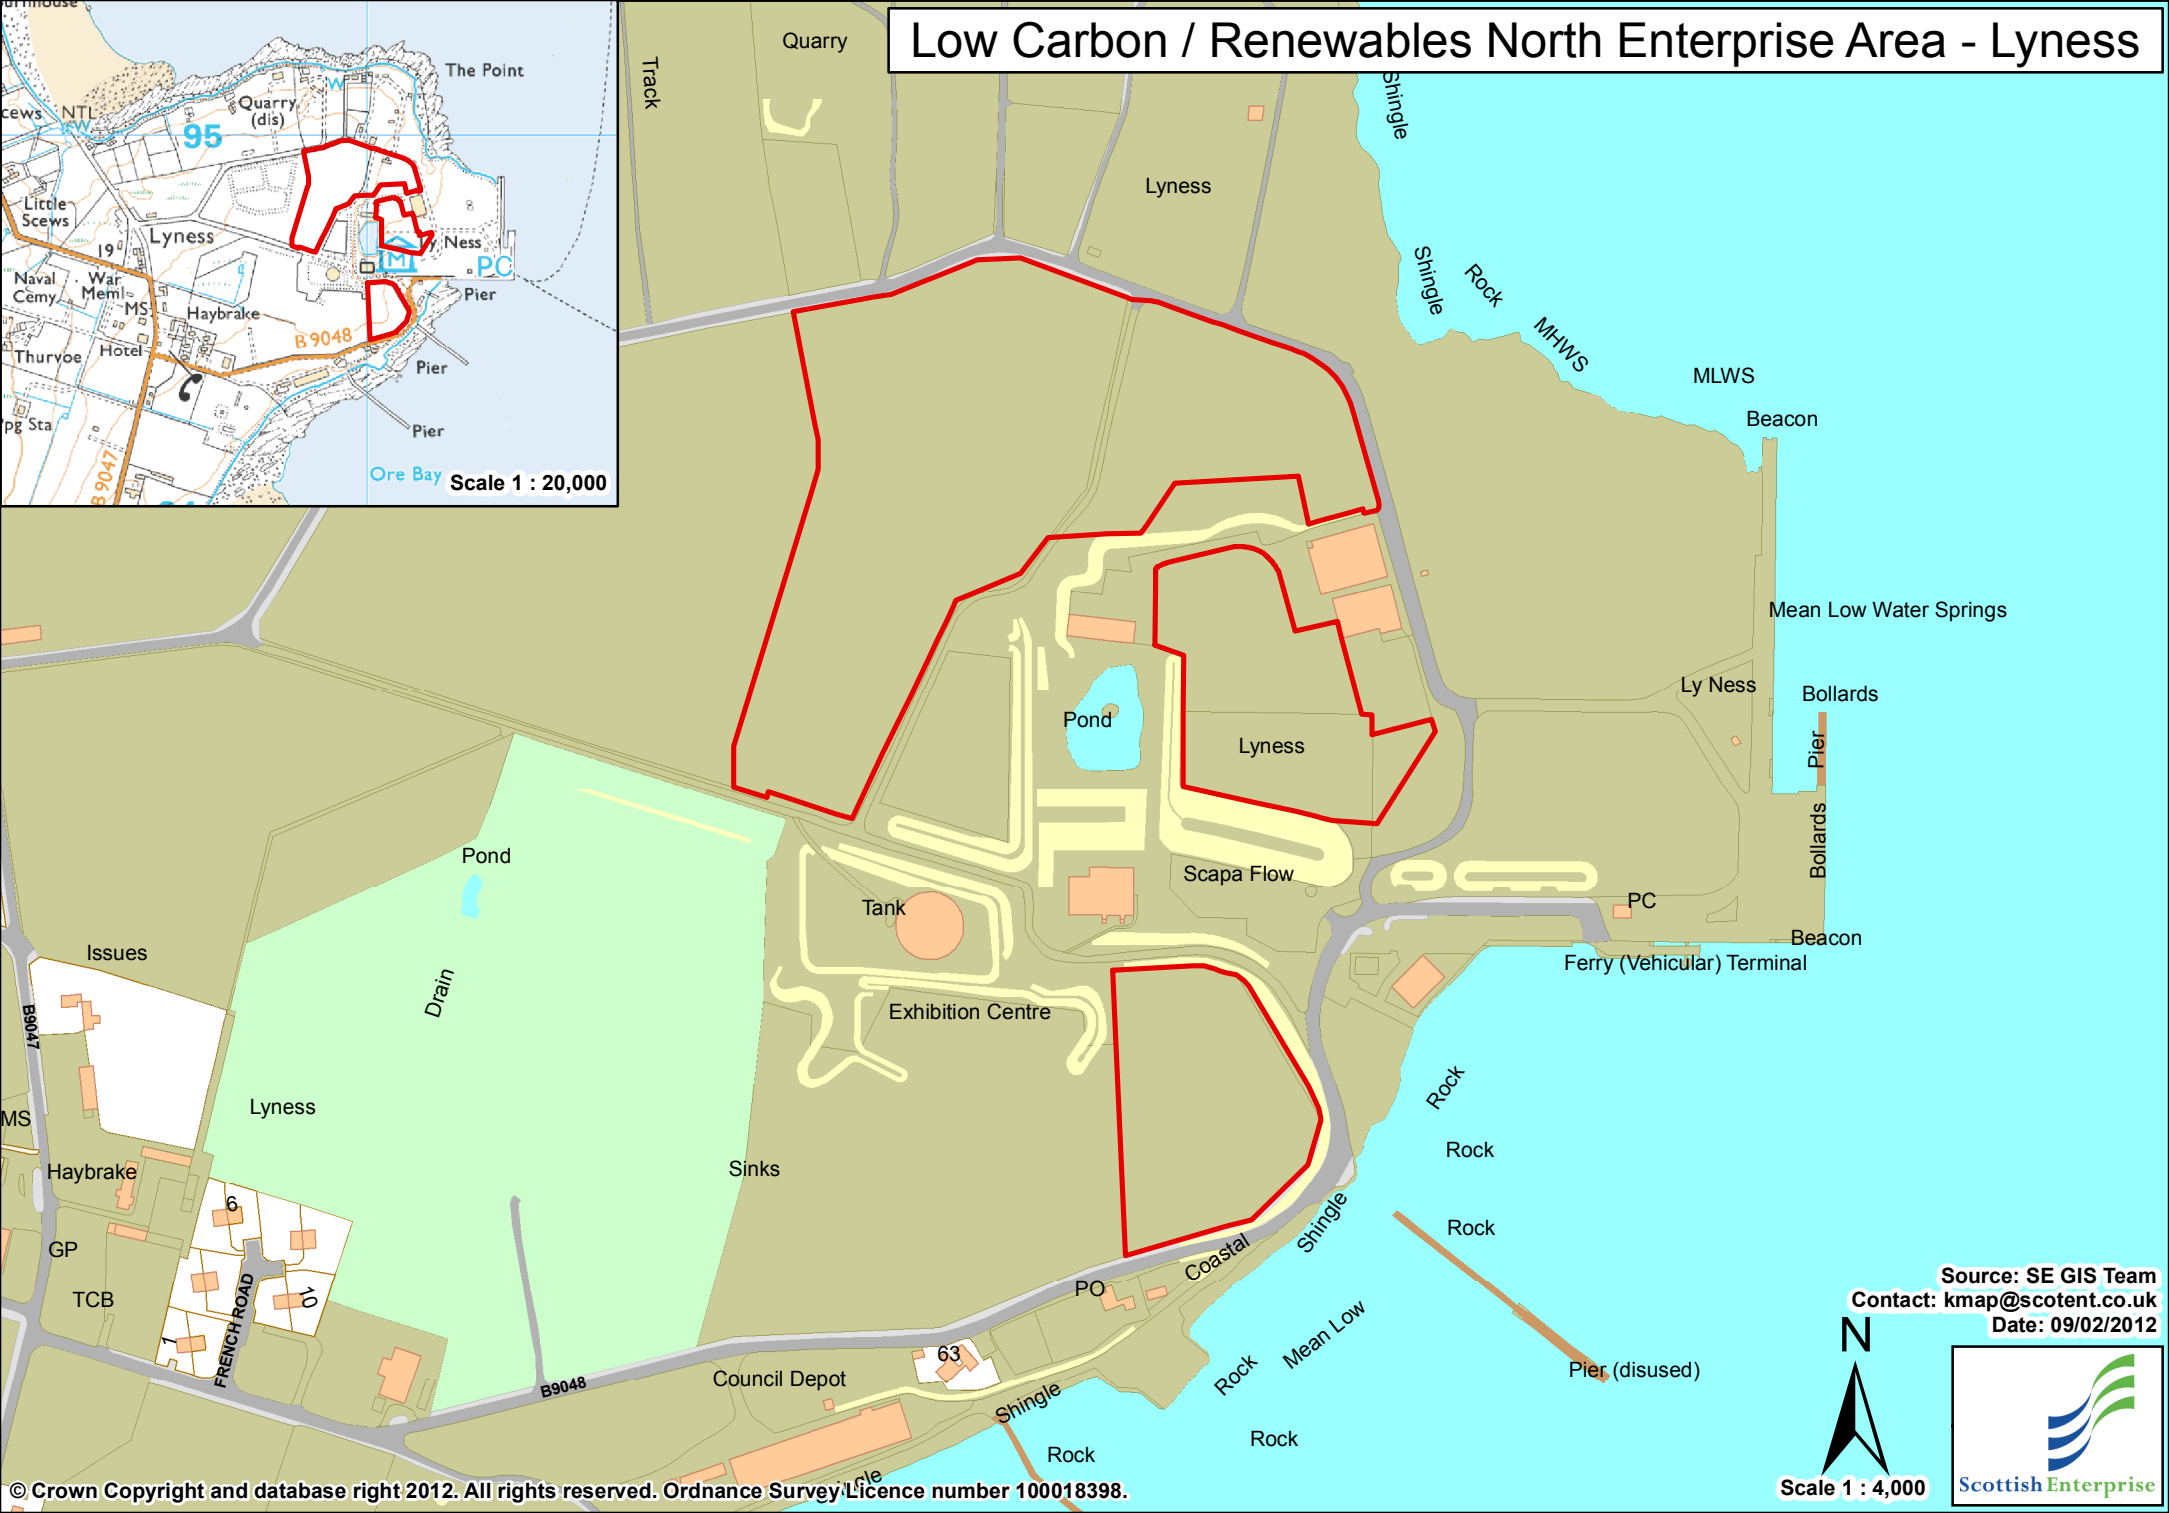

# Low Carbon / Renewables North Enterprise Area - Lyness

Source: SE GIS Team  
Contact: kmap@scotent.co.uk  
Date: 09/02/2012

Scale 1 : 4,000