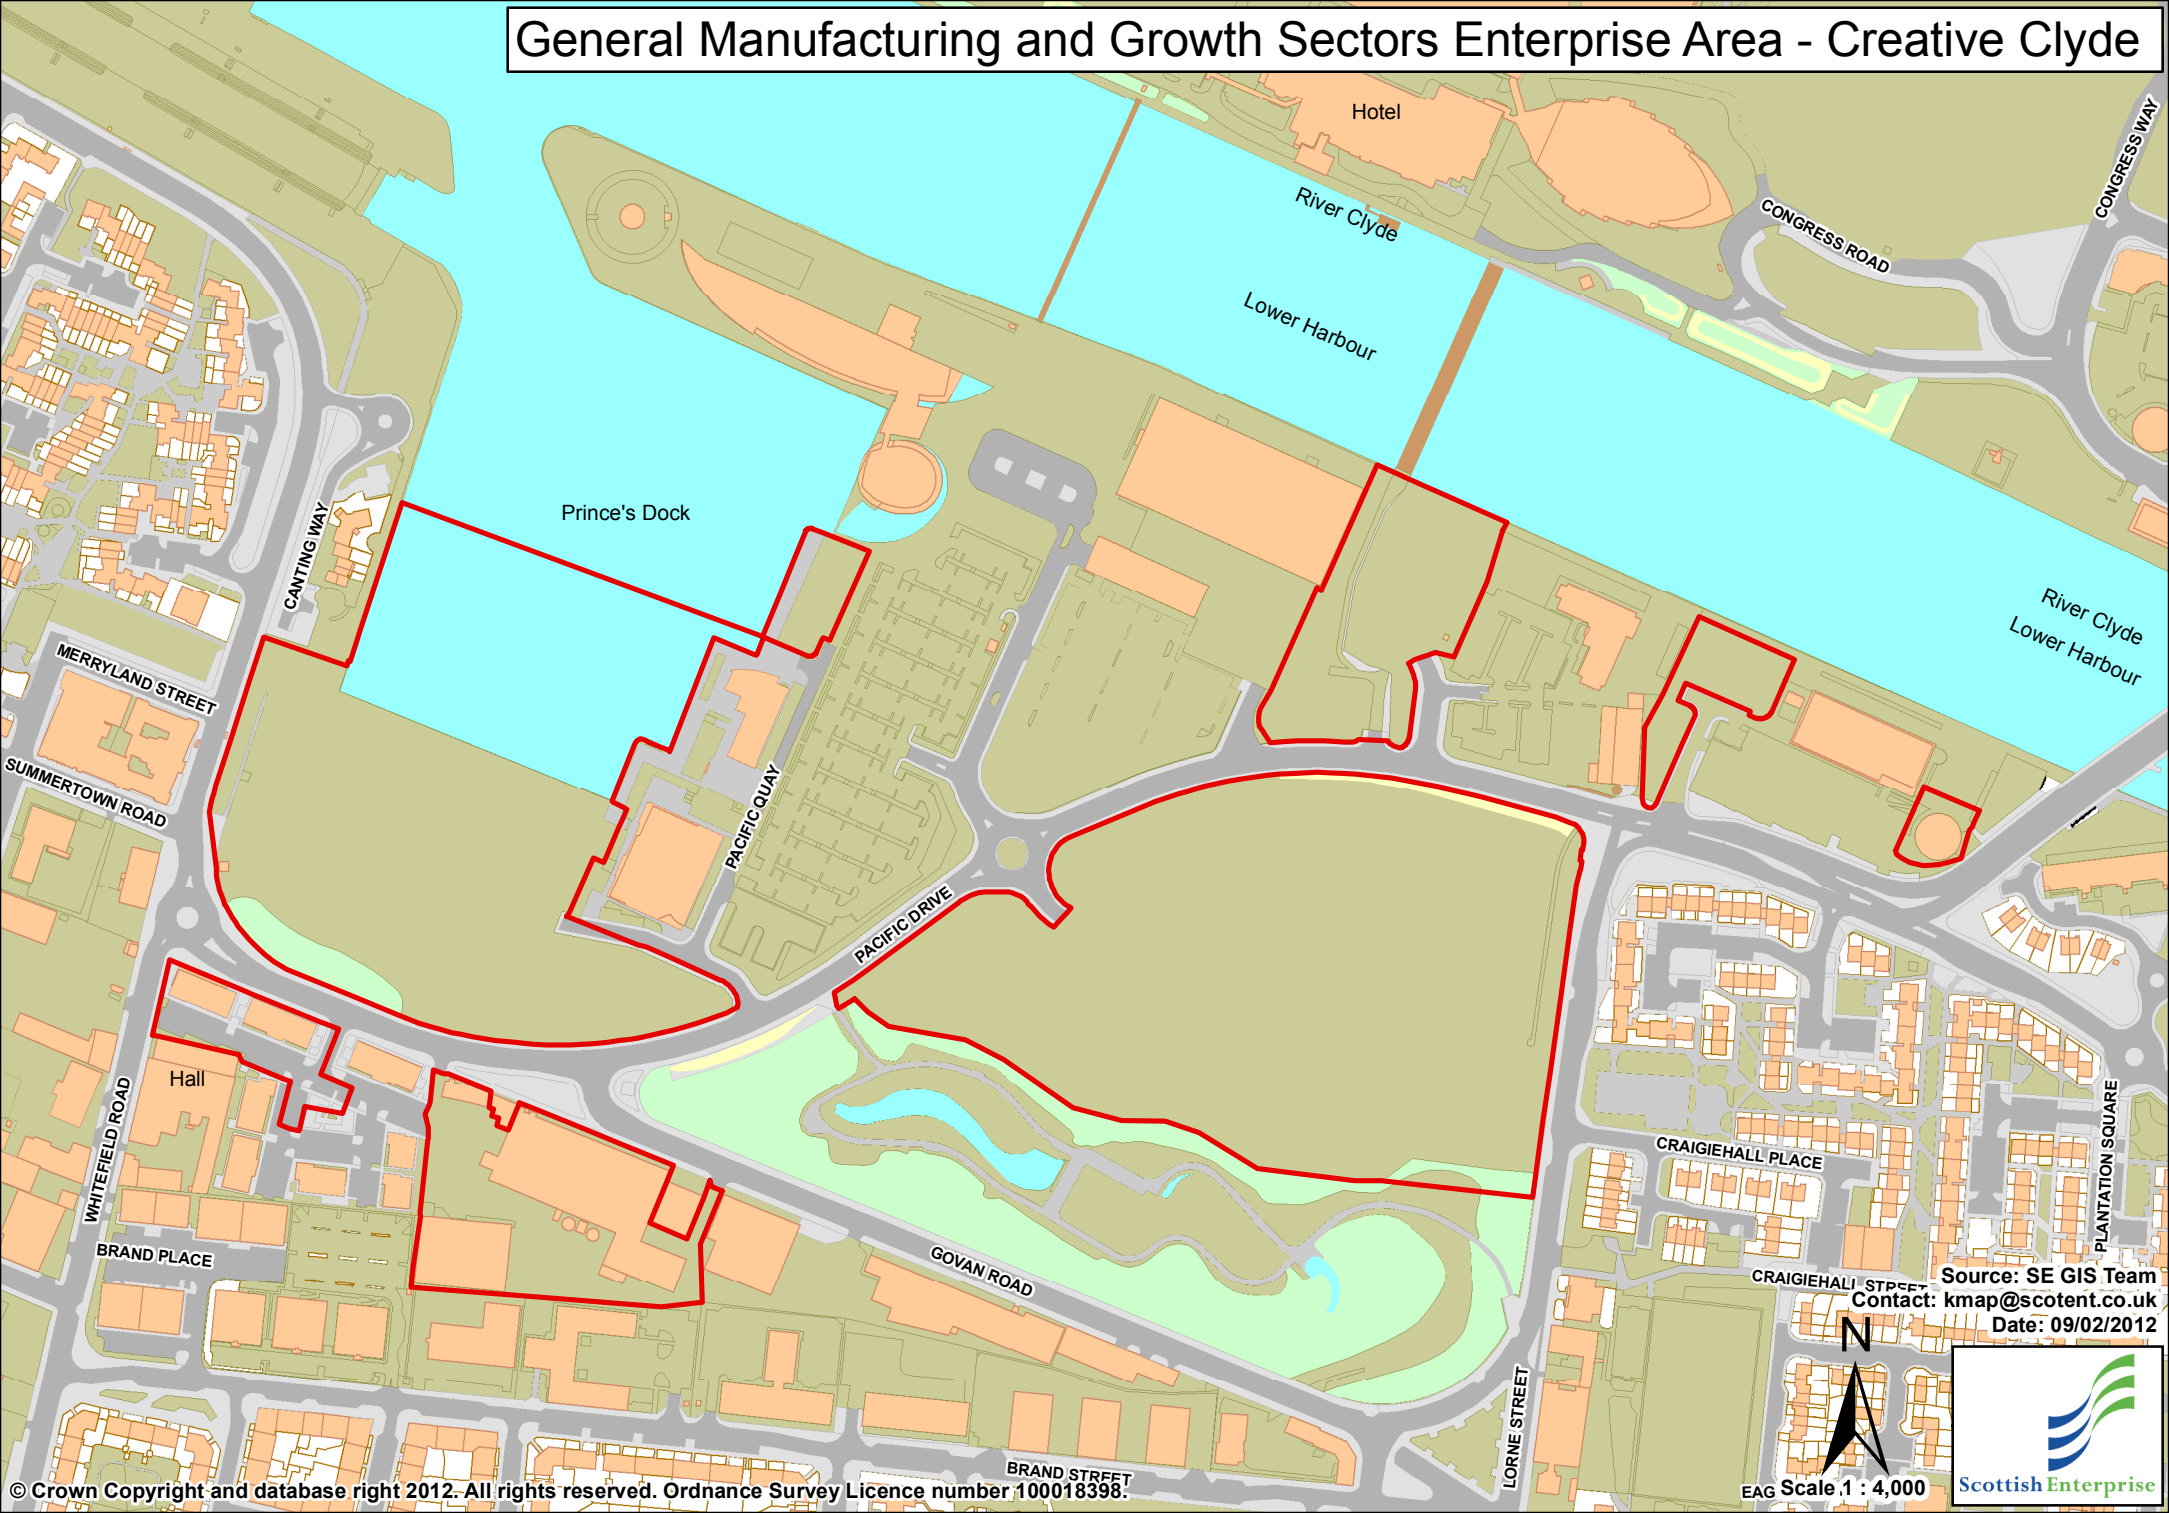

General Manufacturing and Growth Sectors Enterprise Area - Creative Clyde

Source: SE GIS Team
Contact: kmap@scotent.co.uk
Date: 09/02/2012

EAG Scale 1 : 4,000