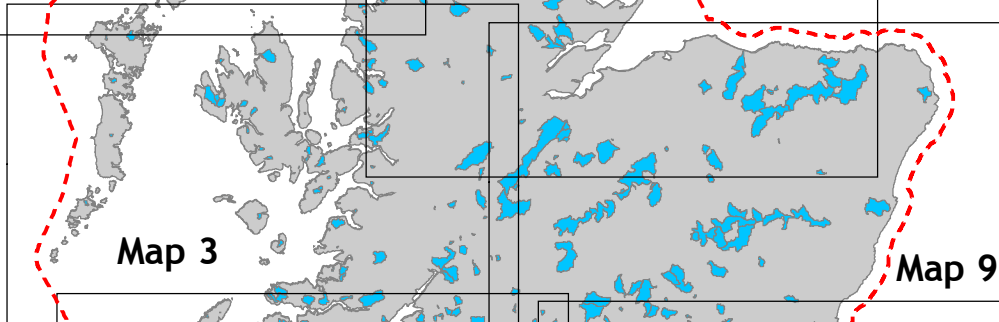

Drinking Water Protected Areas (Surface Water) in the Scotland River Basin District

Map Key

-  Scotland River Basin District boundary
-  Drinking Water Protected Areas (Surface Water)

Map 7

Map 5

Map 6

 Rockall: 436 km (271 miles) west of Stornoway.

Map 4

Map 8

Map 3

Map 9

Map 10

Map 2

Map 11

Map 1