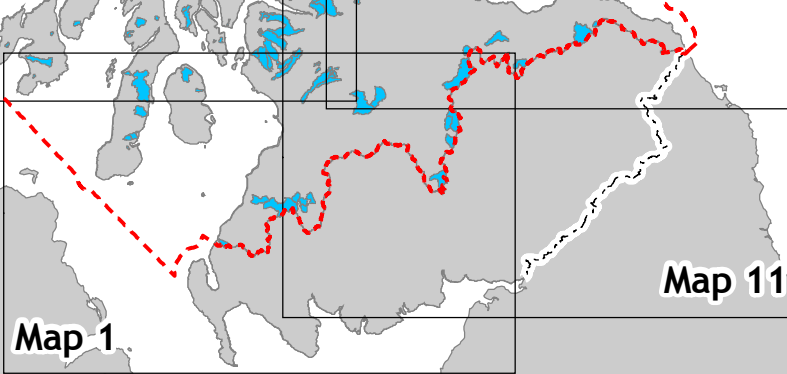

Drinking Water Protected Areas (Surface Water) in the Scotland River Basin District

Map Key

-  Scotland River Basin District boundary
-  Drinking Water Protected Areas (Surface Water)

Map 7

Map 5

Map 6

 Rockall: 436 km (271 miles) west of Stornoway.

Map 4

Map 8

Map 3

Map 9

Map 10

Map 2

Map 11

Map 1