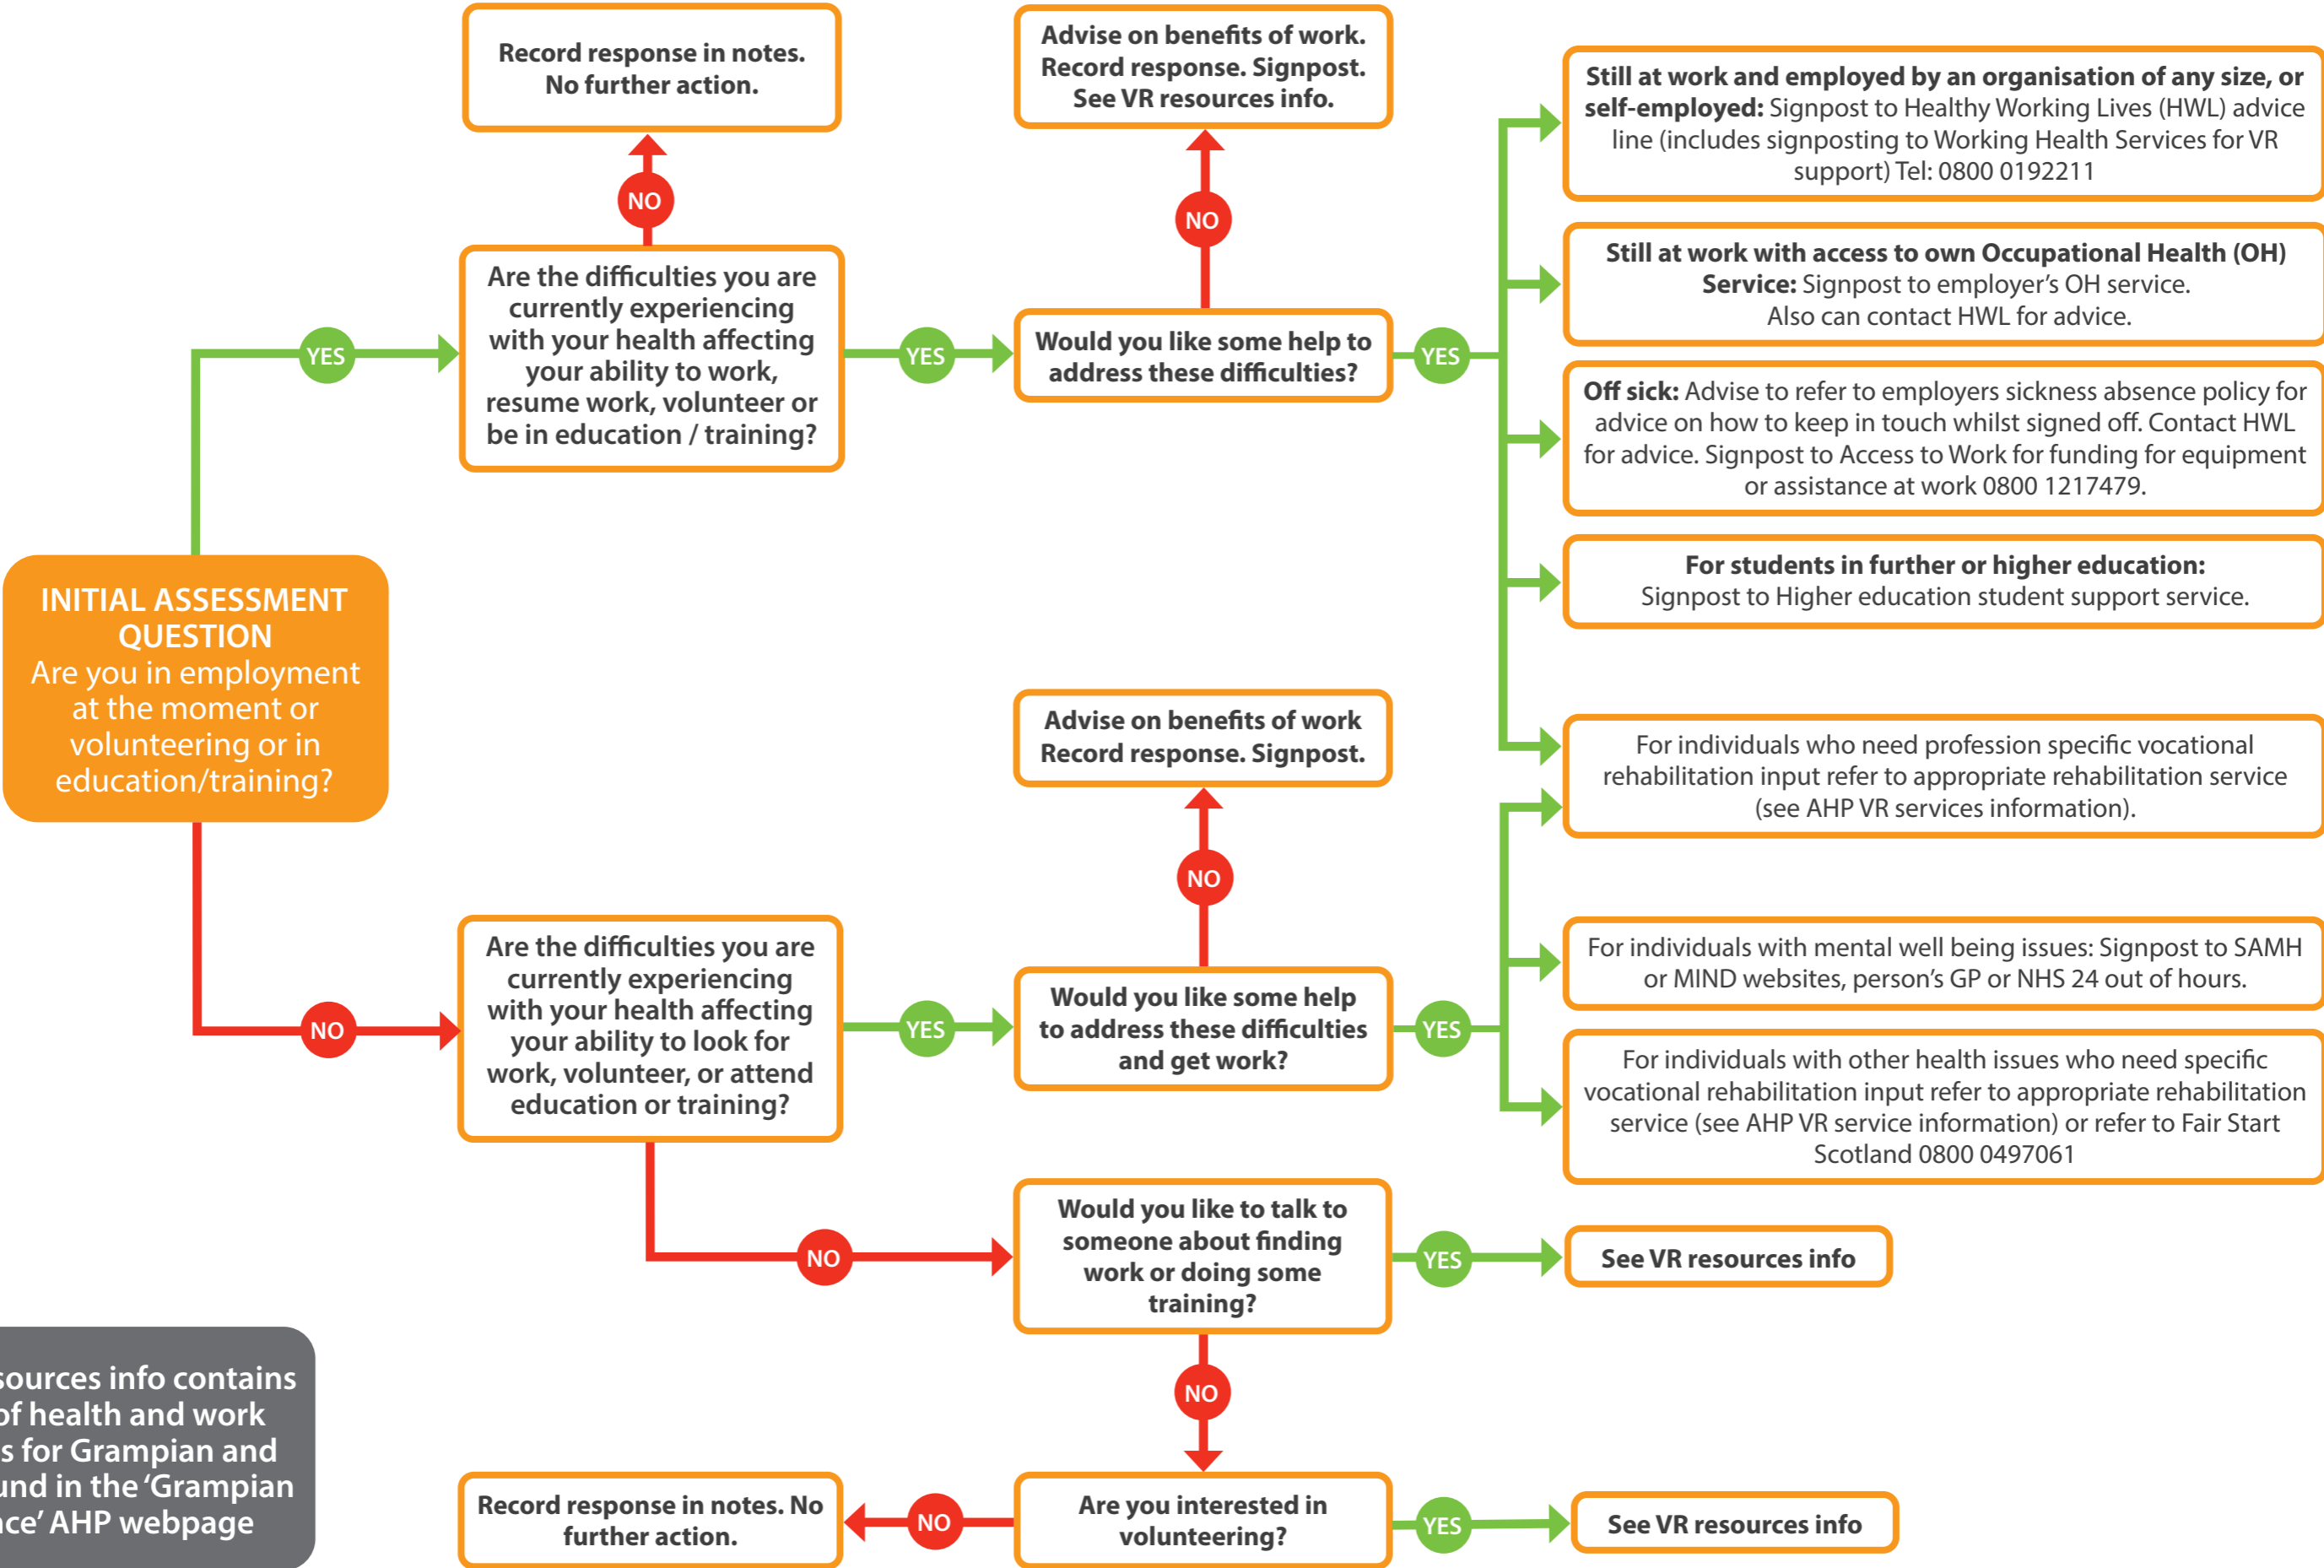

NHS Grampian Vocational Rehabilitation

Version 2 - February 2022

The VR resources info contains details of health and work resources for Grampian and can be found in the 'Grampian Guidance' AHP webpage