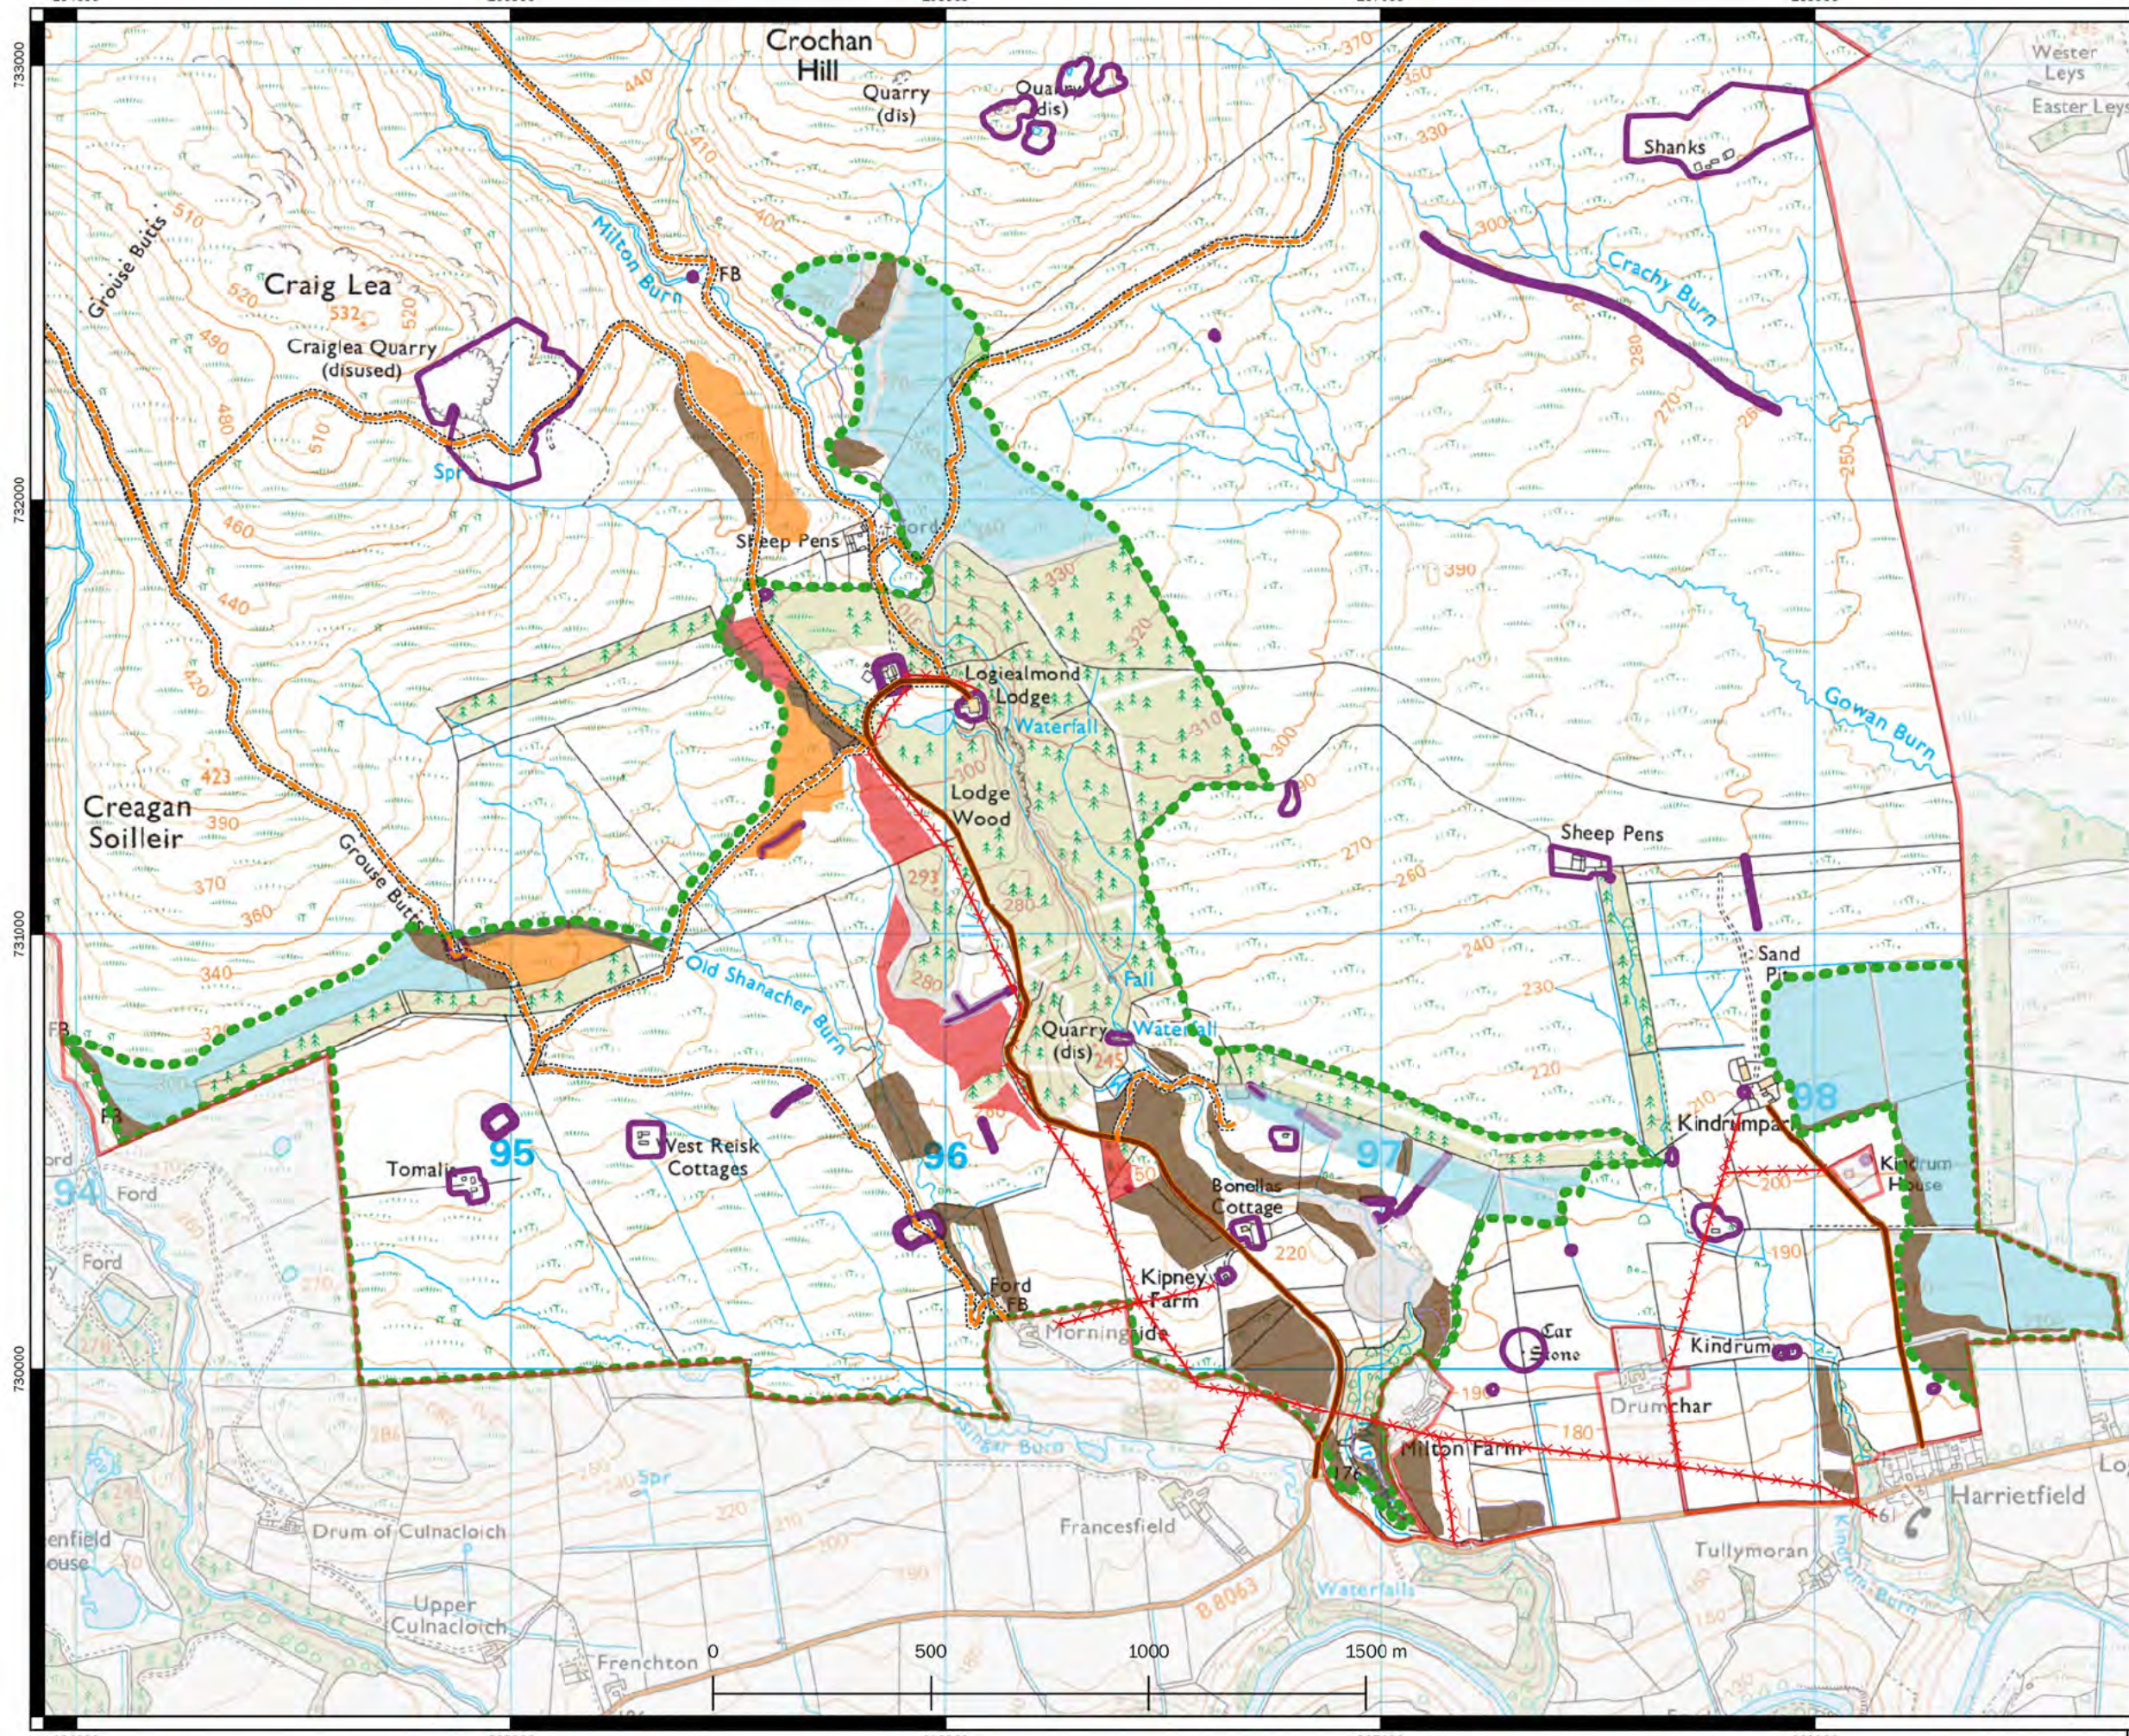

# Logiealmond Estate

Woodland Creation V18

July 2020

BRN: 292437

MLC: 89/656/0044

Scale 1:12,500

## Features

- ✕✕✕ OHP
- ▬▬▬ Hill Track
- ▬ Estate Road
- Core path
- Deer fence 100720

## Species

- Mixed broadleaves
- Open Ground
- Scots pine
- Sitka spruce
- Native Scots pine
- Low Density Broadleaves

Based upon the Ordnance Survey map with the permission of The Controller of Her Majesty's Stationery Office, Crown Copyright Licence No. AL100012344