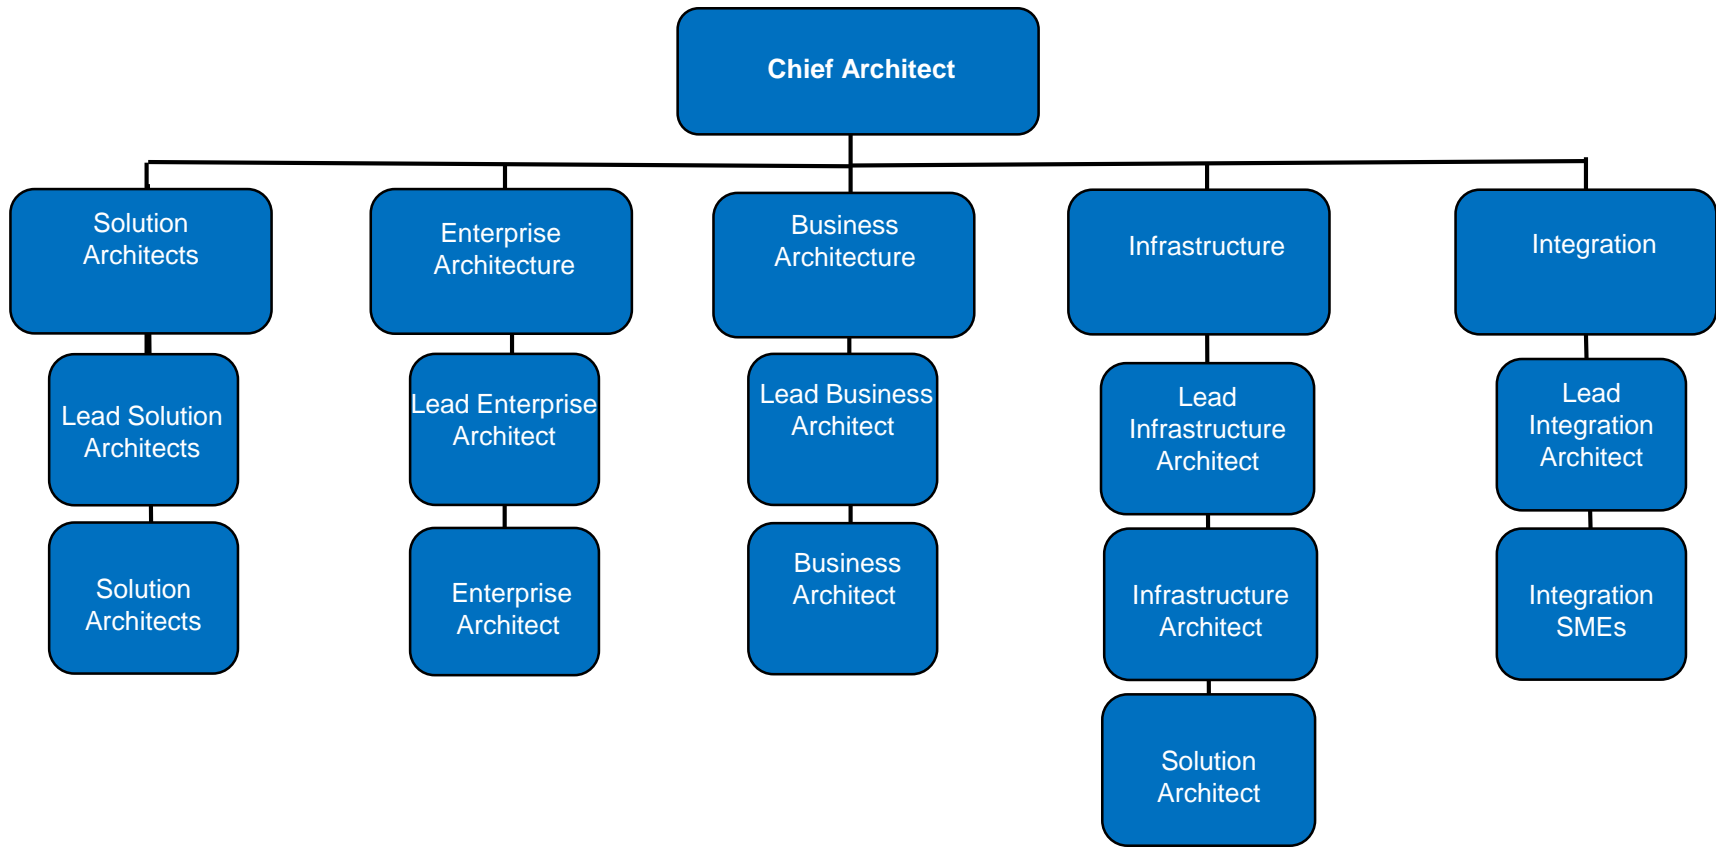

SPM  
Architect

Software  
Configuration  
Manager

AEM Senior  
Developer

SPM  
Developer

ELK  
Developer

SPM Scrum  
Master (Live  
Running)

Junior  
Integration  
Developer

Junior  
Developers

AEM  
Developer

SPM Analyst  
(Live Running)

SPM  
Developers  
(Live Running)

Engineering and Cloud  
Branch – Cloud Services  
Team

Technologies and Platforms  
Branch – Platform Delivery  
Team

Technologies and Platforms  
Branch - Digital Operations  
Team

Architecture and Design Branch Teams

This chart shows the Architecture and Design branch teams: Solution Architects, Enterprise Architecture, Business Architecture, Infrastructure and Integration.

This chart shows the Digital Risk and Security branch teams:  
 Cyber Operations, Security Risk & Assurance and Architecture & Engineering.