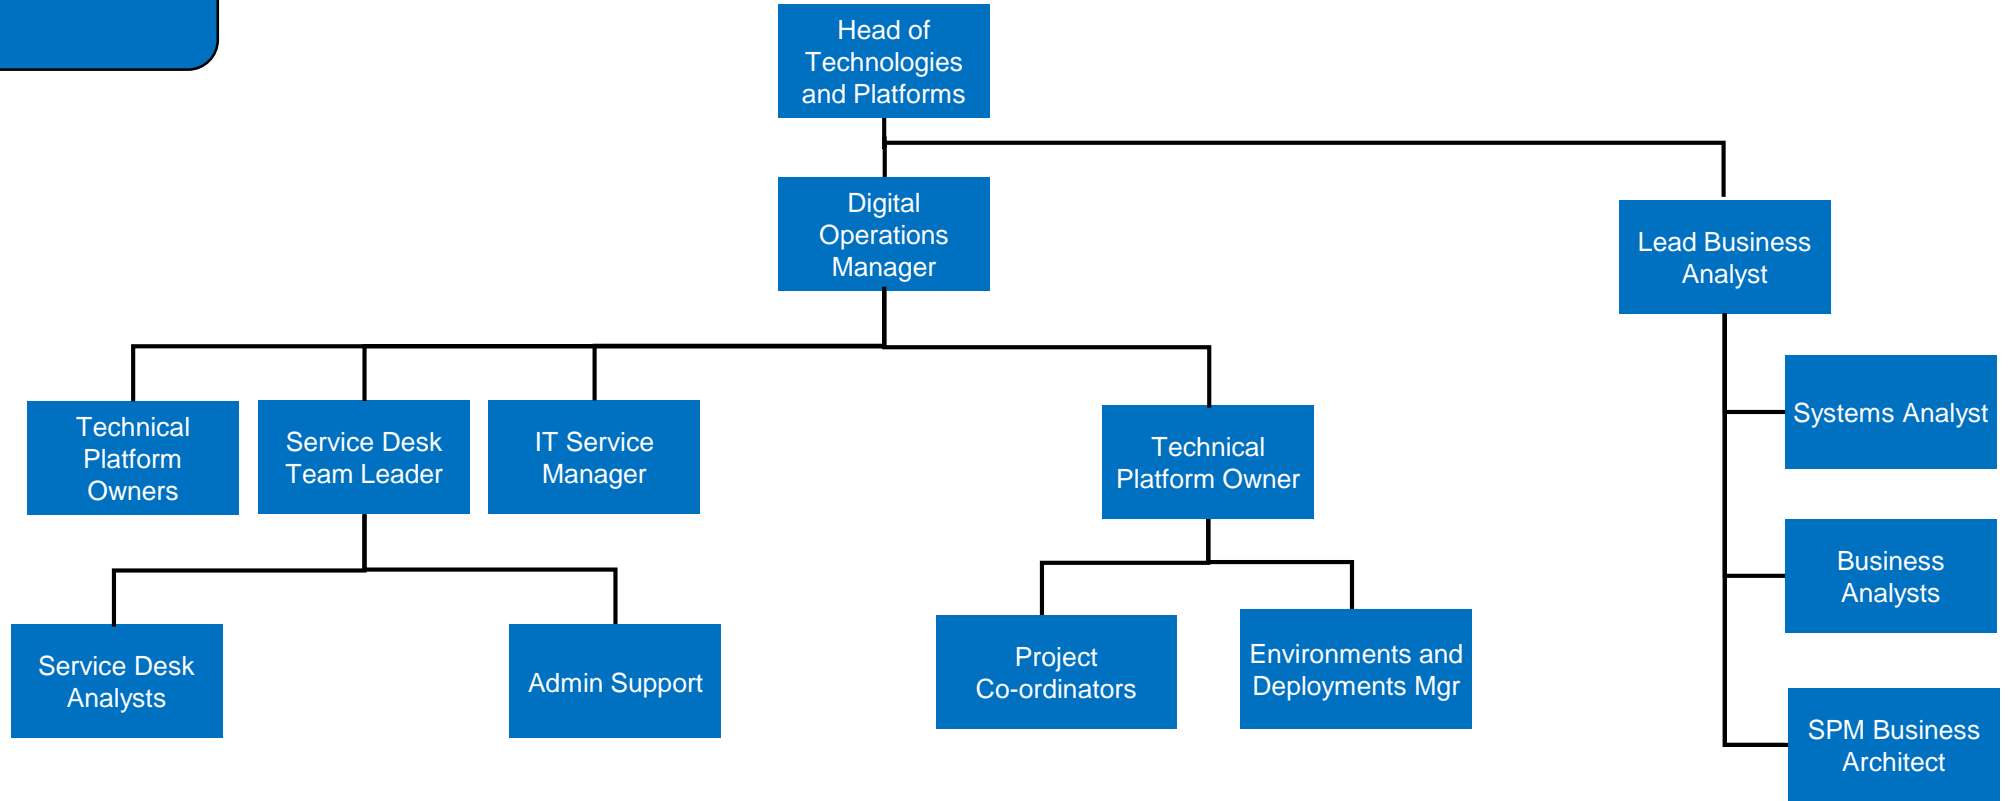

SPM  
Architect

Software  
Configuration  
Manager

AEM Senior  
Developer

SPM  
Developer

ELK  
Developer

SPM Scrum  
Master (Live  
Running)

Junior  
Integration  
Developer

Junior  
Developers

AEM  
Developer

SPM Analyst  
(Live Running)

SPM  
Developers  
(Live Running)

Engineering and Cloud  
Branch – Cloud Services  
Team

Technologies and Platforms  
Branch – Platform Delivery  
Team

Technologies and Platforms  
Branch - Digital Operations  
Team

Architecture and Design Branch Teams

This chart shows the Architecture and Design branch teams: Solution Architects, Enterprise Architecture, Business Architecture, Infrastructure and Integration.

This chart shows the Digital Risk and Security branch teams:  
 Cyber Operations, Security Risk & Assurance and Architecture & Engineering.