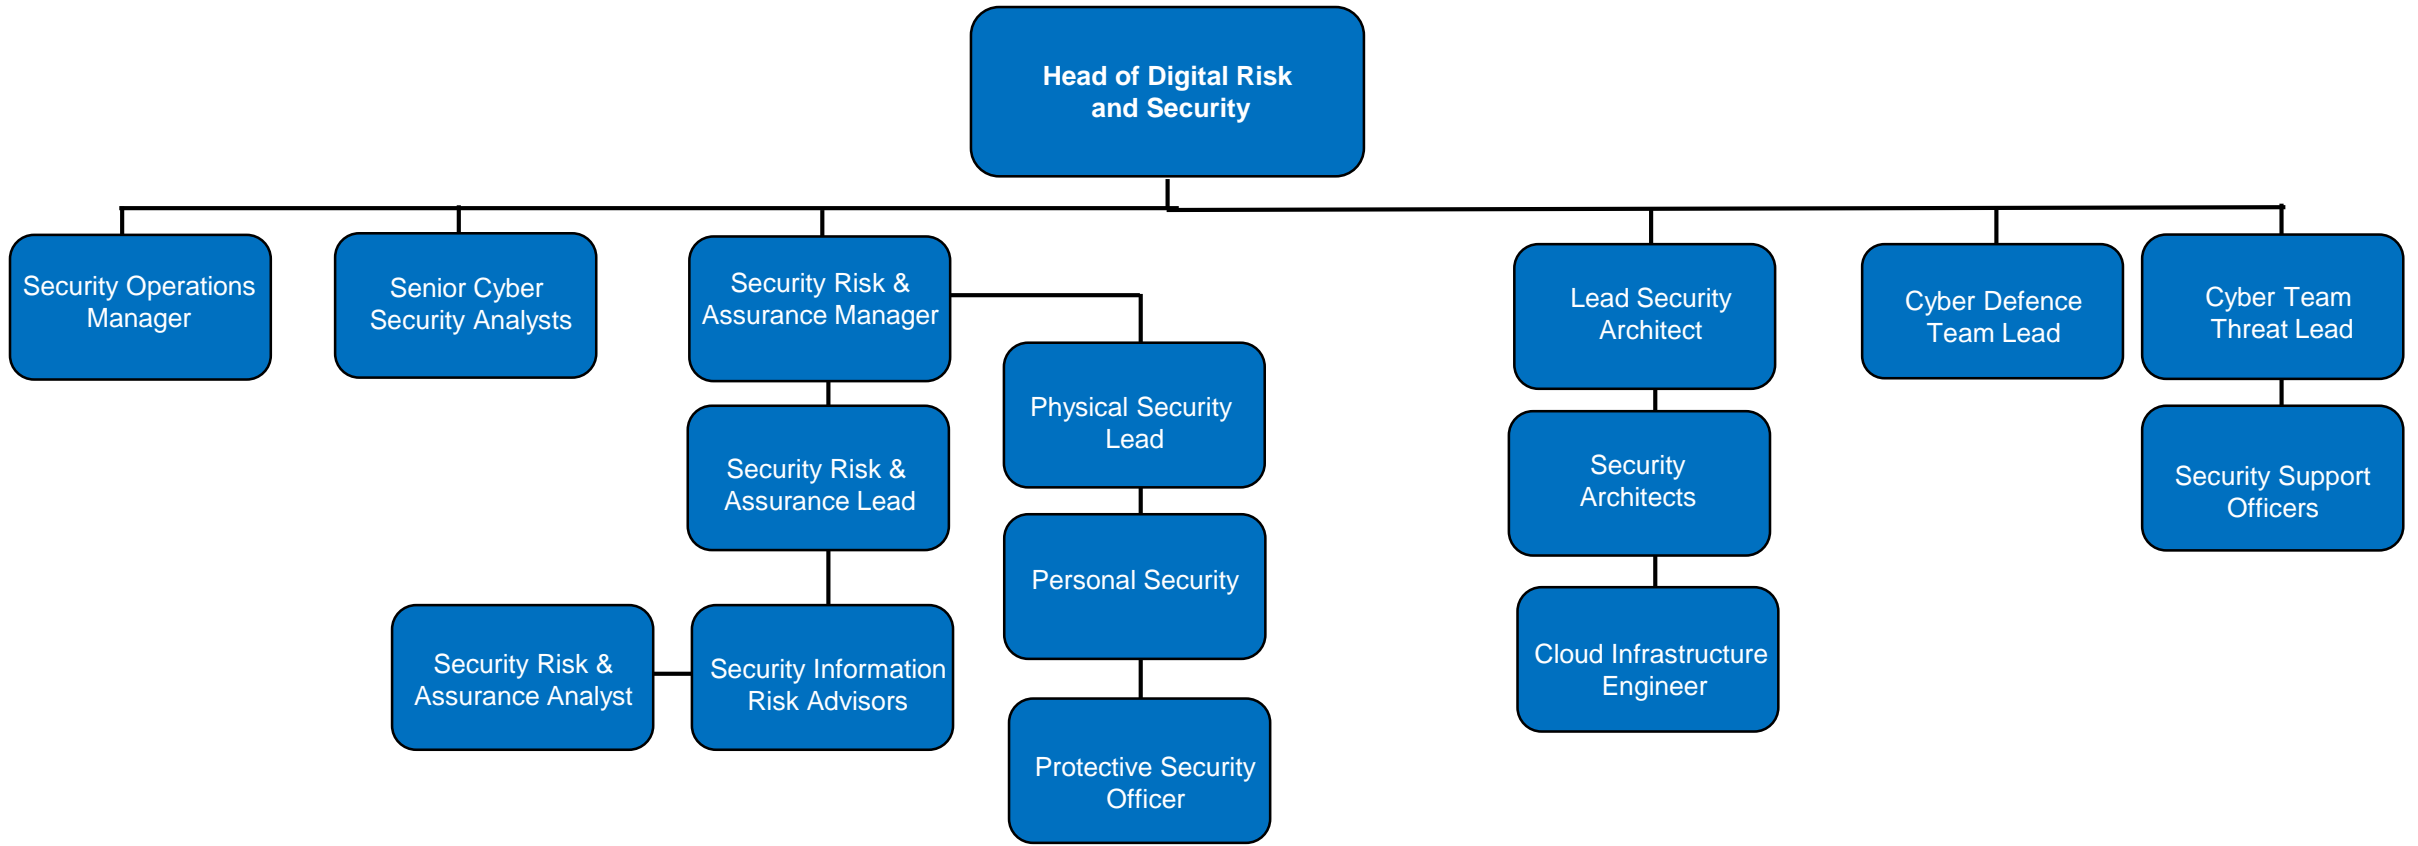

SPM  
Architect

Software  
Configuration  
Manager

AEM Senior  
Developer

SPM  
Developer

ELK  
Developer

SPM Scrum  
Master (Live  
Running)

Junior  
Integration  
Developer

Junior  
Developers

AEM  
Developer

SPM Analyst  
(Live Running)

SPM  
Developers  
(Live Running)

Engineering and Cloud  
Branch – Cloud Services  
Team

Technologies and Platforms  
Branch – Platform Delivery  
Team

Technologies and Platforms  
Branch - Digital Operations  
Team

Architecture and Design Branch Teams

This chart shows the Architecture and Design branch teams: Solution Architects, Enterprise Architecture, Business Architecture, Infrastructure and Integration.

This chart shows the Digital Risk and Security branch teams:  
 Cyber Operations, Security Risk & Assurance and Architecture & Engineering.