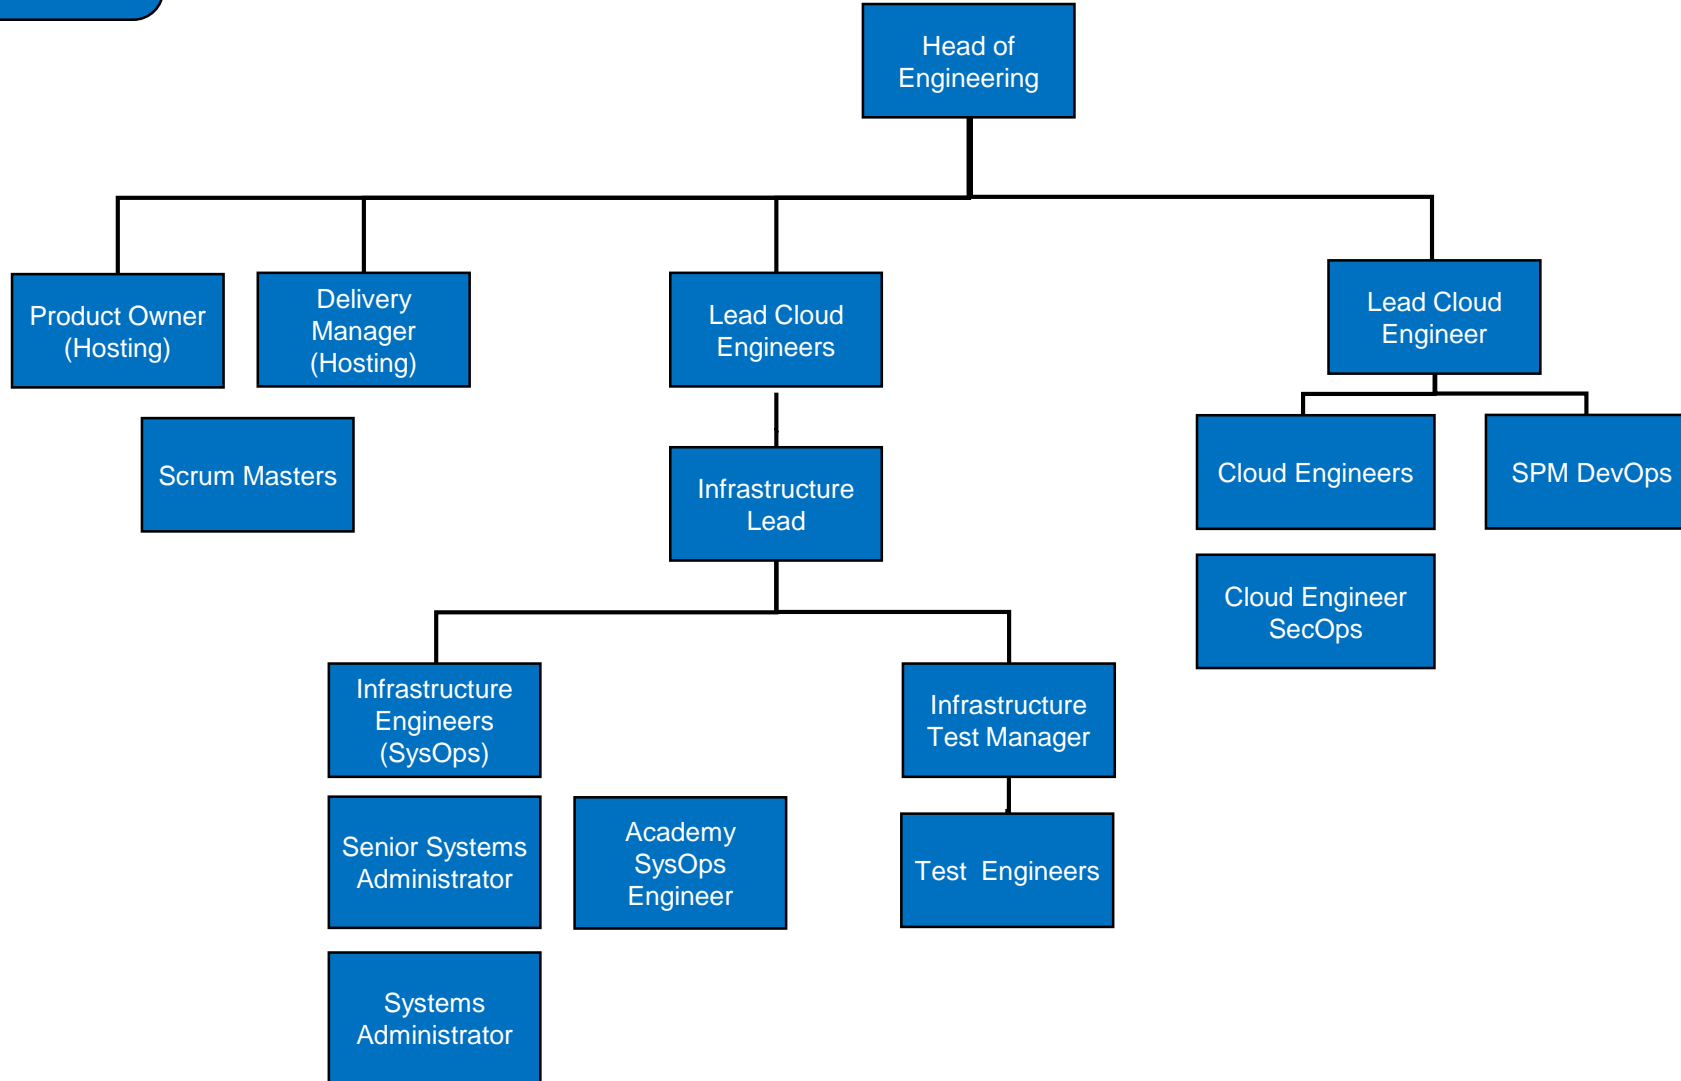

Head of Engineering

Head of Software  
Engineering Services

Lead Software  
Engineers

SPM Architects

SPM  
Developers  
(Wave 2)

SPM Developer  
(Knowledge  
Acquisition)

Front End  
Developer

Senior  
Developers

SPM  
Architect

Software  
Configuration  
Manager

AEM Senior  
Developer

SPM  
Developer

ELK  
Developer

SPM Scrum  
Master (Live  
Running)

Junior  
Integration  
Developer

Junior  
Developers

AEM  
Developer

SPM Analyst  
(Live Running)

SPM  
Developers  
(Live Running)

Engineering and Cloud  
Branch – Cloud Services  
Team

Technologies and Platforms  
Branch – Platform Delivery  
Team

Technologies and Platforms  
Branch - Digital Operations  
Team

Architecture and Design Branch Teams

This chart shows the Architecture and Design branch teams: Solution Architects, Enterprise Architecture, Business Architecture, Infrastructure and Integration.

This chart shows the Digital Risk and Security branch teams:  
 Cyber Operations, Security Risk & Assurance and Architecture & Engineering.