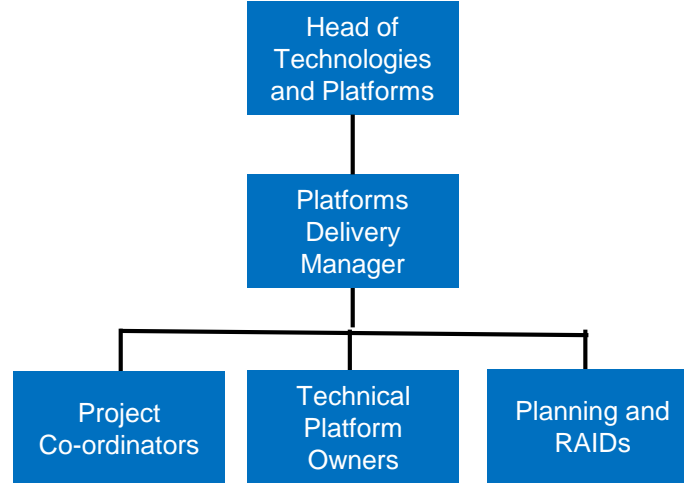

SPM  
Architect

Software  
Configuration  
Manager

AEM Senior  
Developer

SPM  
Developer

ELK  
Developer

SPM Scrum  
Master (Live  
Running)

Junior  
Integration  
Developer

Junior  
Developers

AEM  
Developer

SPM Analyst  
(Live Running)

SPM  
Developers  
(Live Running)

Engineering and Cloud  
Branch – Cloud Services  
Team

Technologies and Platforms  
Branch – Platform Delivery  
Team

Technologies and Platforms  
Branch - Digital Operations  
Team

Architecture and Design Branch Teams

This chart shows the Architecture and Design branch teams: Solution Architects, Enterprise Architecture, Business Architecture, Infrastructure and Integration.

This chart shows the Digital Risk and Security branch teams:  
 Cyber Operations, Security Risk & Assurance and Architecture & Engineering.