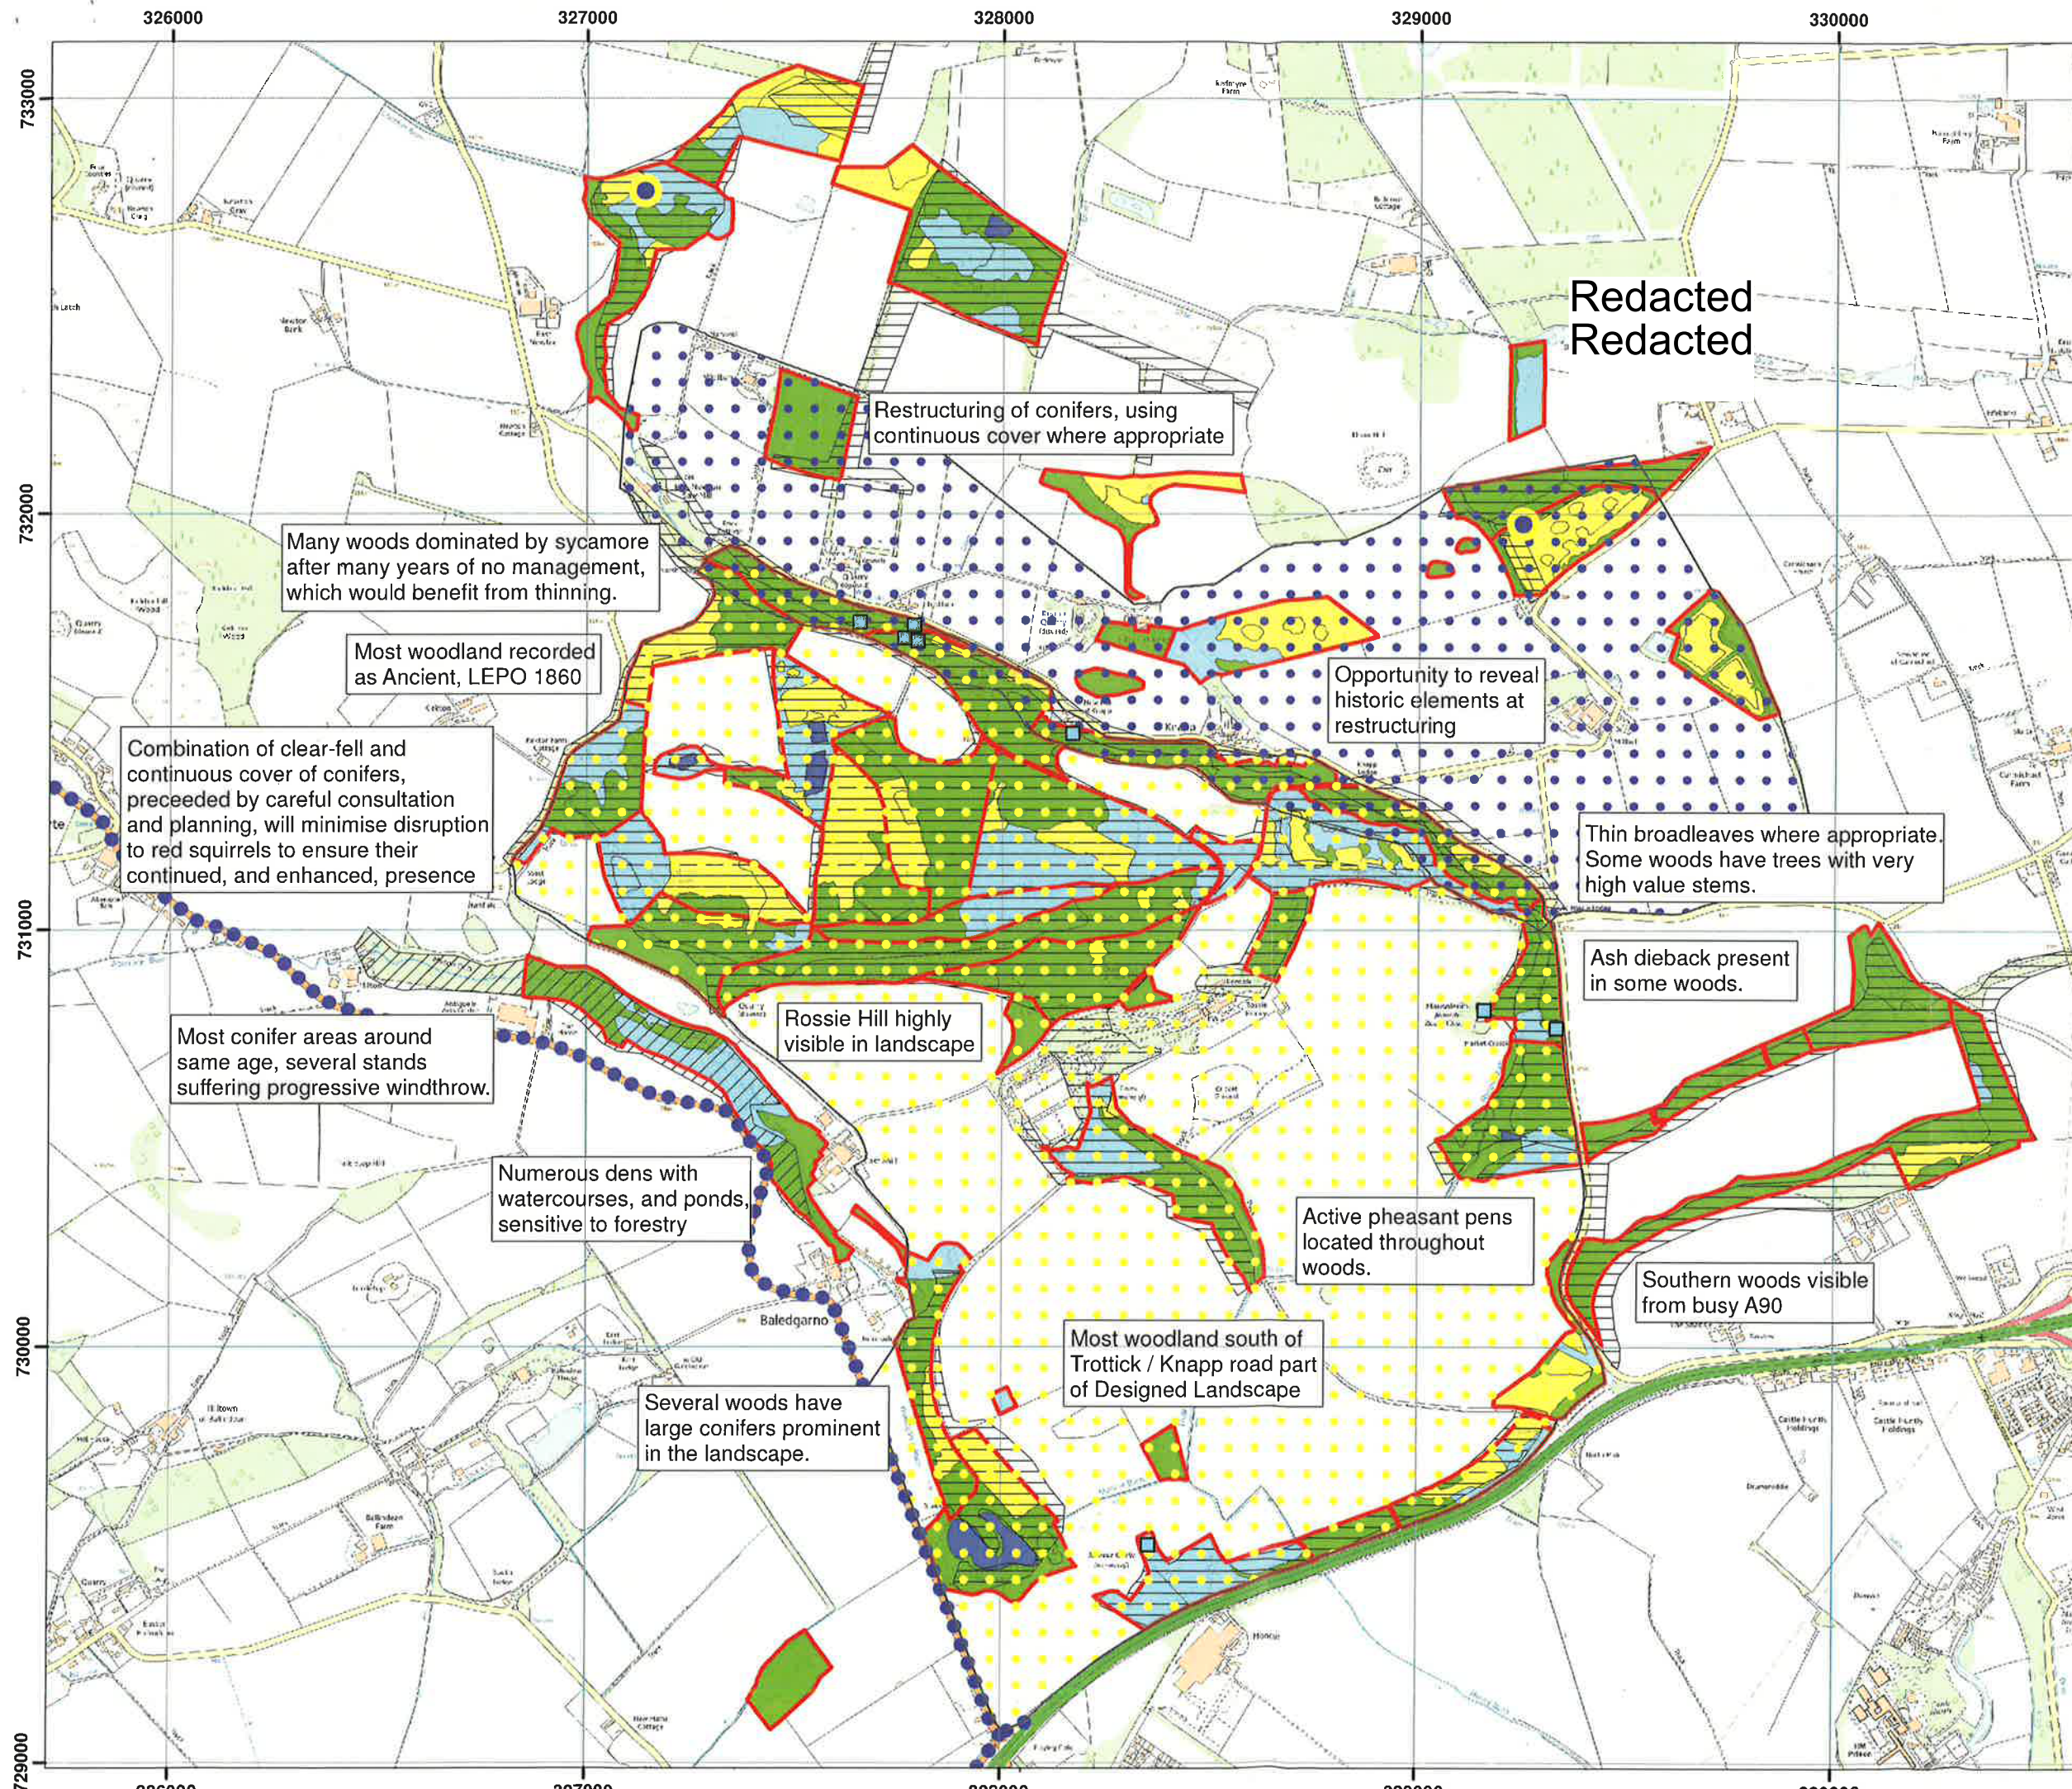

Tel: 01786 450964
Web: www.sac.co.uk

This product includes mapping data licensed from Ordnance Survey with the permission of the Controller of Her Majesty's Stationery Office. © Crown copyright and/or database right 2015. All rights reserved. Licence number 100027745.

Rossie Priory LTFP Concept Map

BRN: 128305
MLC: 696/0010

Legend

-  Scheduled monument
- Redacted**
-  Cons area
-  Des landscape
-  Timber transport
-  Compartment
-  ASNO1860
-  LEPO1860
-  Broadleaves
-  Conifers
-  Mixed conifers/broadleaves
-  Water

Date: 14/03/2017
Scale:
1 : 15,000

Forest Management Services
Caledonian Marts
Millhall
Stirling
FK7 7LS
Tel: 01786 450964
Web: www.sac.co.uk

This product includes mapping data licensed from Ordnance Survey with the permission of the Controller of Her Majesty's Stationery Office. © Crown copyright and/or database right 2015. All rights reserved. Licence number 100027745.