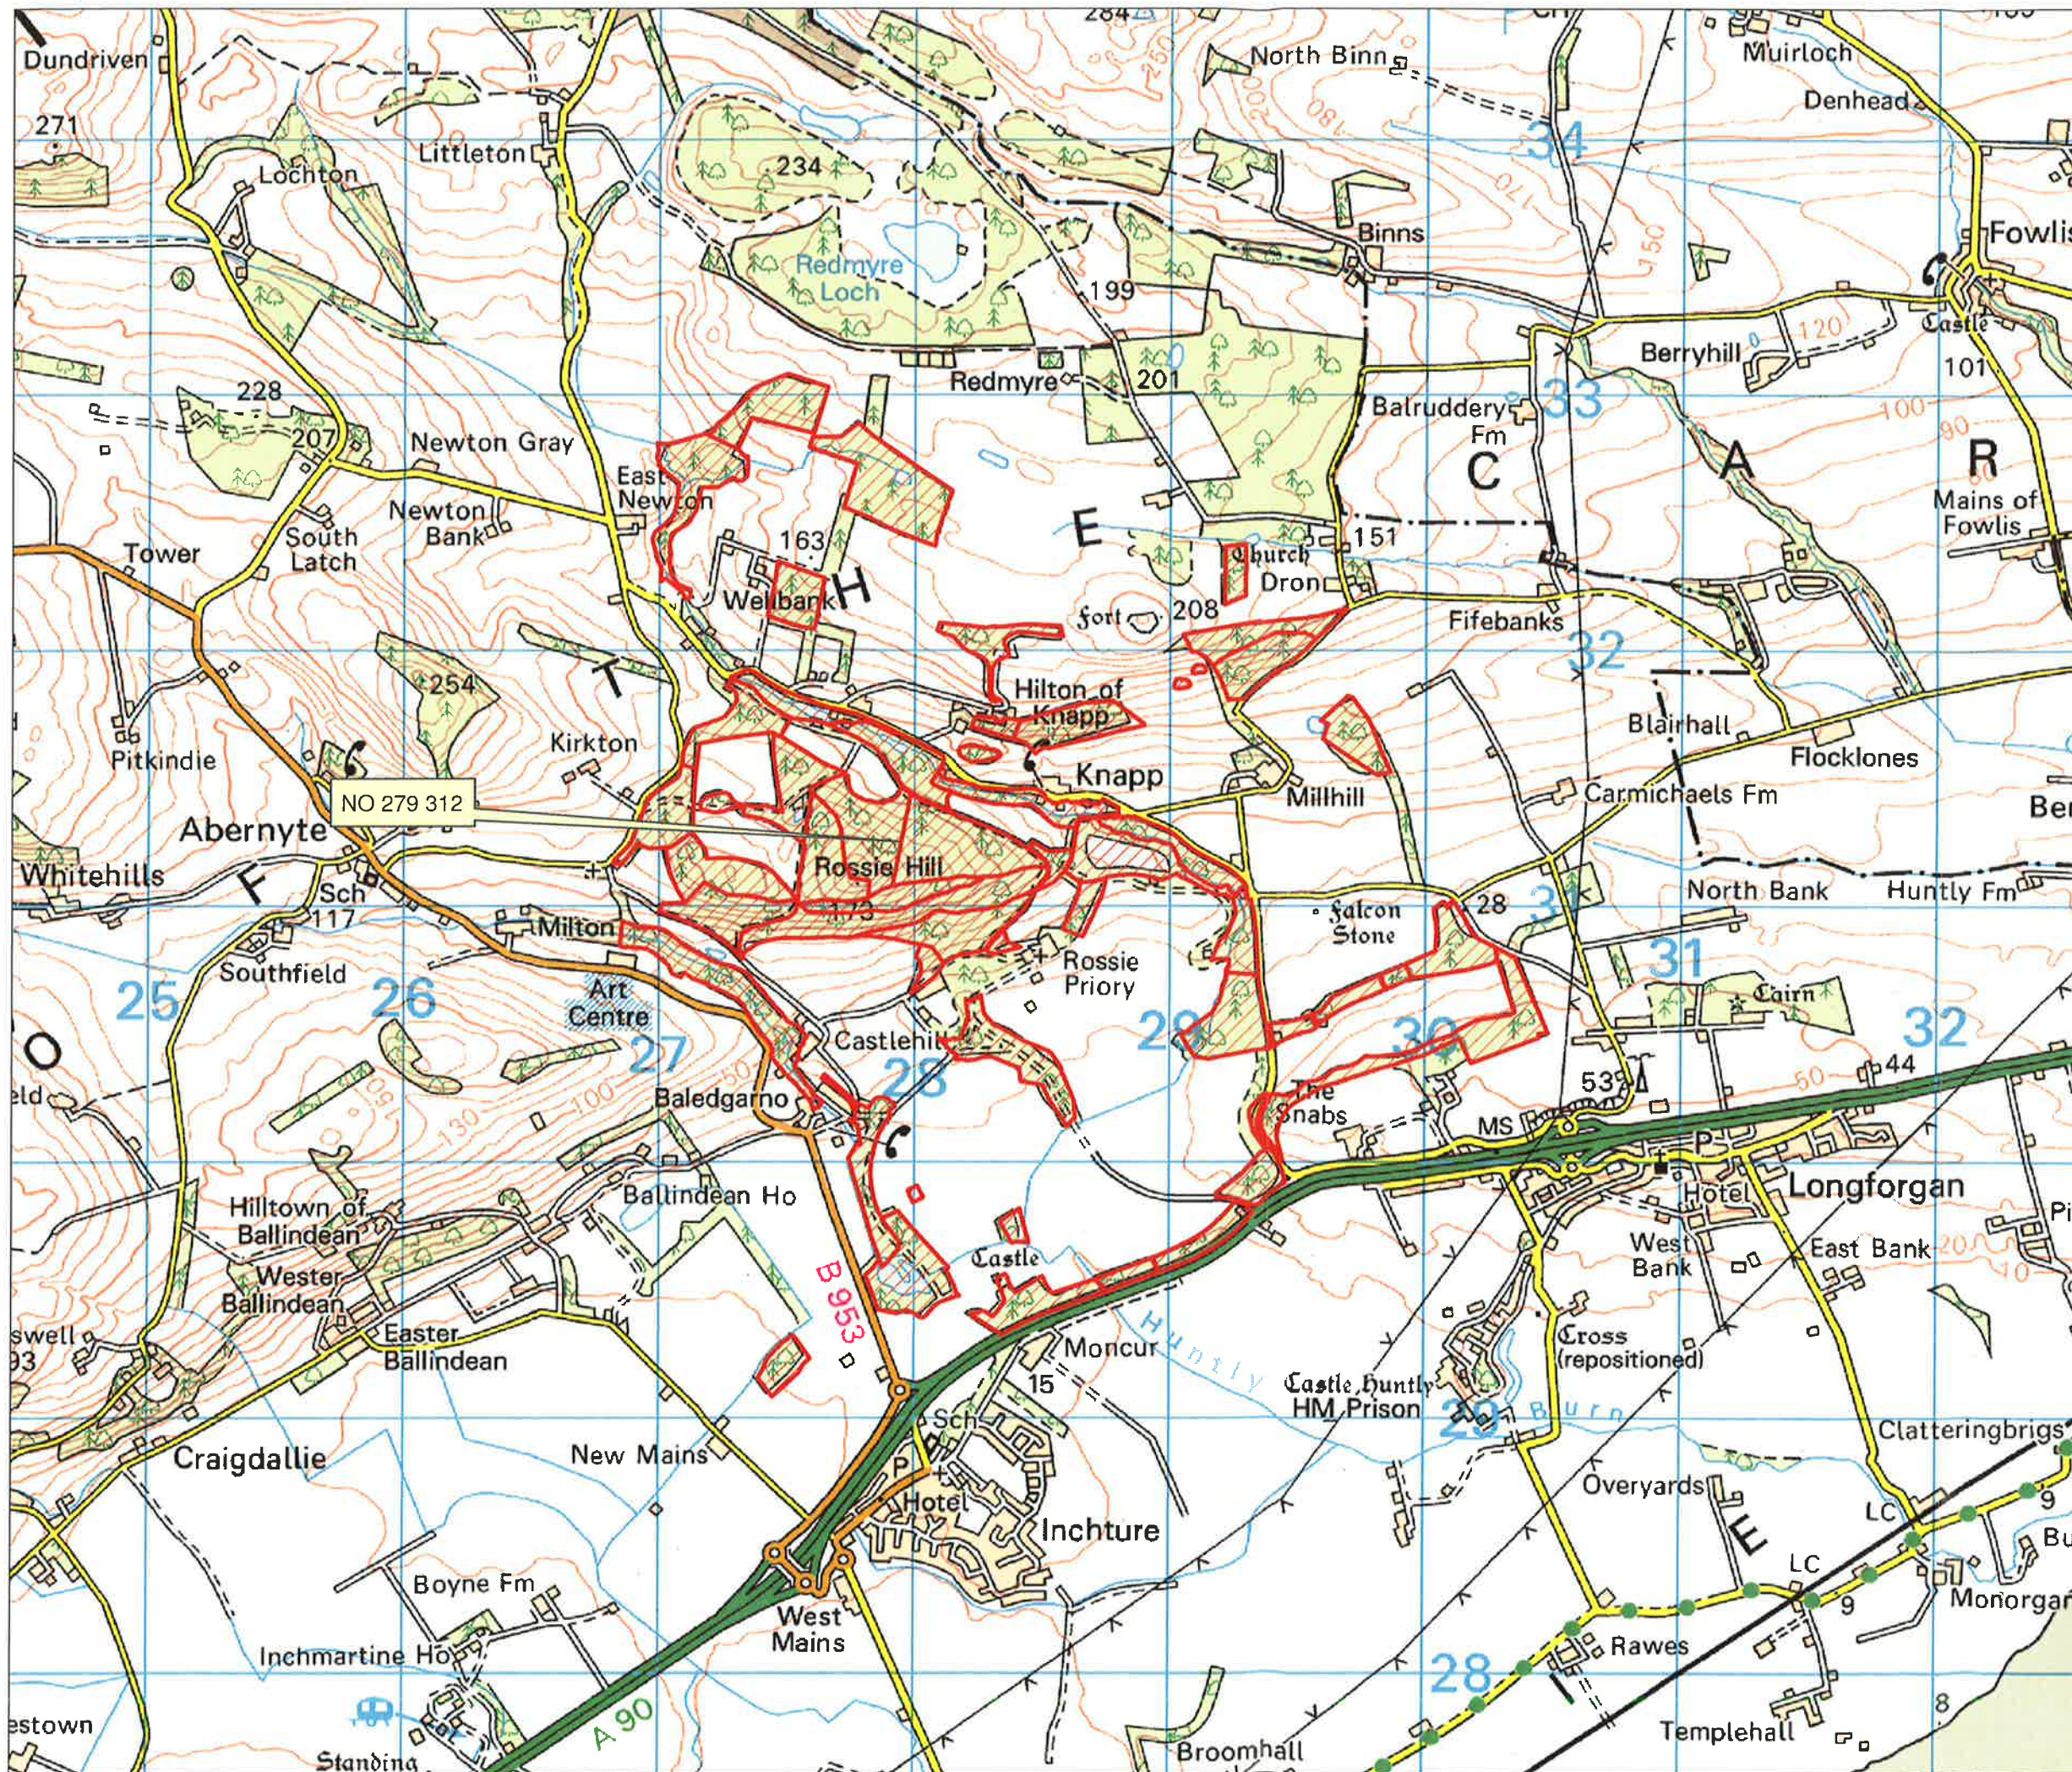

Rossie Priory LTFP Location Map

BRN: 128305
MLC: 696/0010

Legend

 Compartment

Date: 31/08/2017

Scale:
1 : 25,000

Forest Management
Services

Caledonian Marts
Millhall
Stirling
FK7 7LS

Tel: 01786 450964
Web: www.sac.co.uk

This product includes mapping data licensed from Ordnance Survey with the permission of the Controller of Her Majesty's Stationery Office. © Crown copyright and/or database right 2015. All rights reserved. Licence number 100027745.

Rossie Priory LTFP Concept Map

BRN: 128305
MLC: 696/0010

Legend

-  Scheduled monument
- Redacted**
-  Cons area
-  Des landscape
-  Timber transport
-  Compartment
-  ASNO1860
-  LEPO1860
-  Broadleaves
-  Conifers
-  Mixed conifers/broadleaves
-  Water