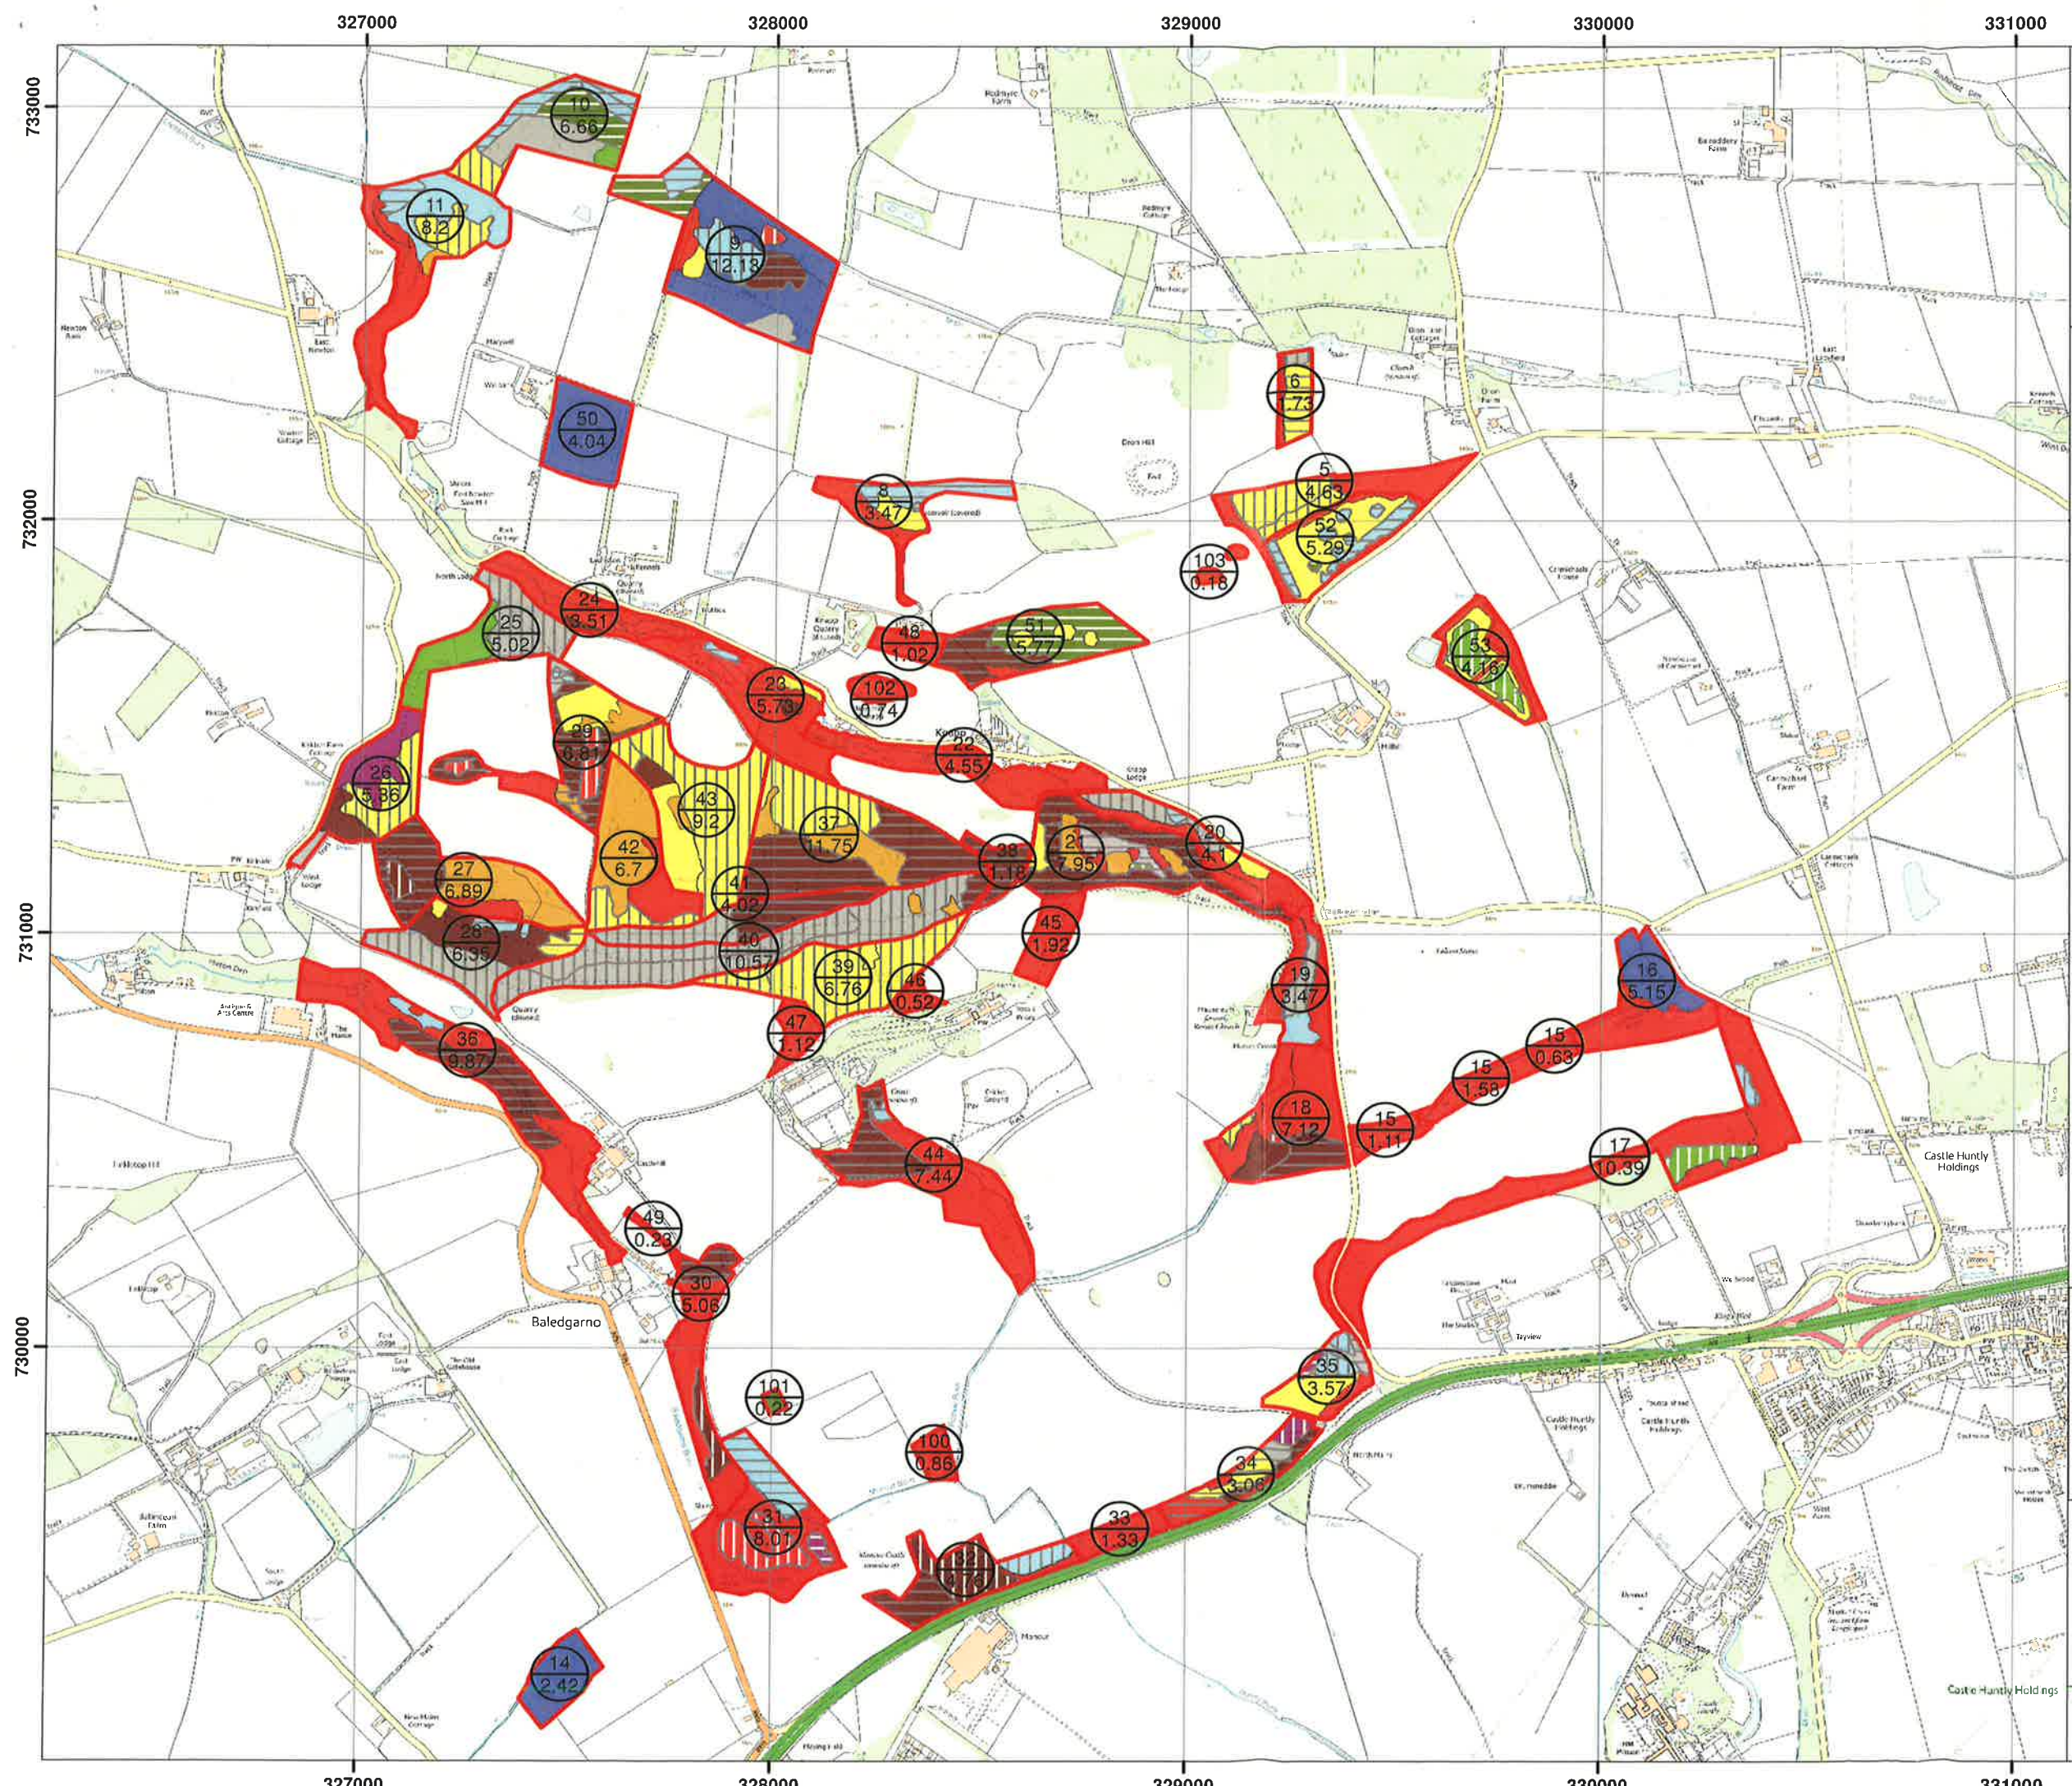

Rossie Priory LTFP Species Map

BRN: 128305
MLC: 696/0010

Legend

- Compartment
- Ash/beech/sycamore
- Douglas fir
- Douglas fir w/larch, Sitka
- Douglas fir w/broadleaves
- Larch
- Larch/broadleaves
- Mixed broadleaves
- Broadleaves w/Douglas fir
- Broadleaves w/larch
- Broadleaves/conifers
- Mixed conifers
- Native broadleaves
- Norway spruce
- Norway spruce w/broadleaves
- Open ground
- Oak
- Poplar
- Scots pine
- Scots pine w/Sitka, broadleaves
- Sitka spruce
- Sitka spruce w/larch, broadleaves
- Sycamore
- Sycamore w/ash, beech
- Water
- Western hemlock, larch

Date: 14/12/2017
Scale:
1 : 15,000

Forest Management
Services
Caledonian Marts
Millhall
Stirling
FK7 7LS
Tel: 01786 450964
Web: www.sac.co.uk

This product includes mapping data licensed from Ordnance Survey with the permission of the Controller of Her Majesty's Stationery Office. © Crown copyright and/or database right 2015. All rights reserved. Licence number 100027745.