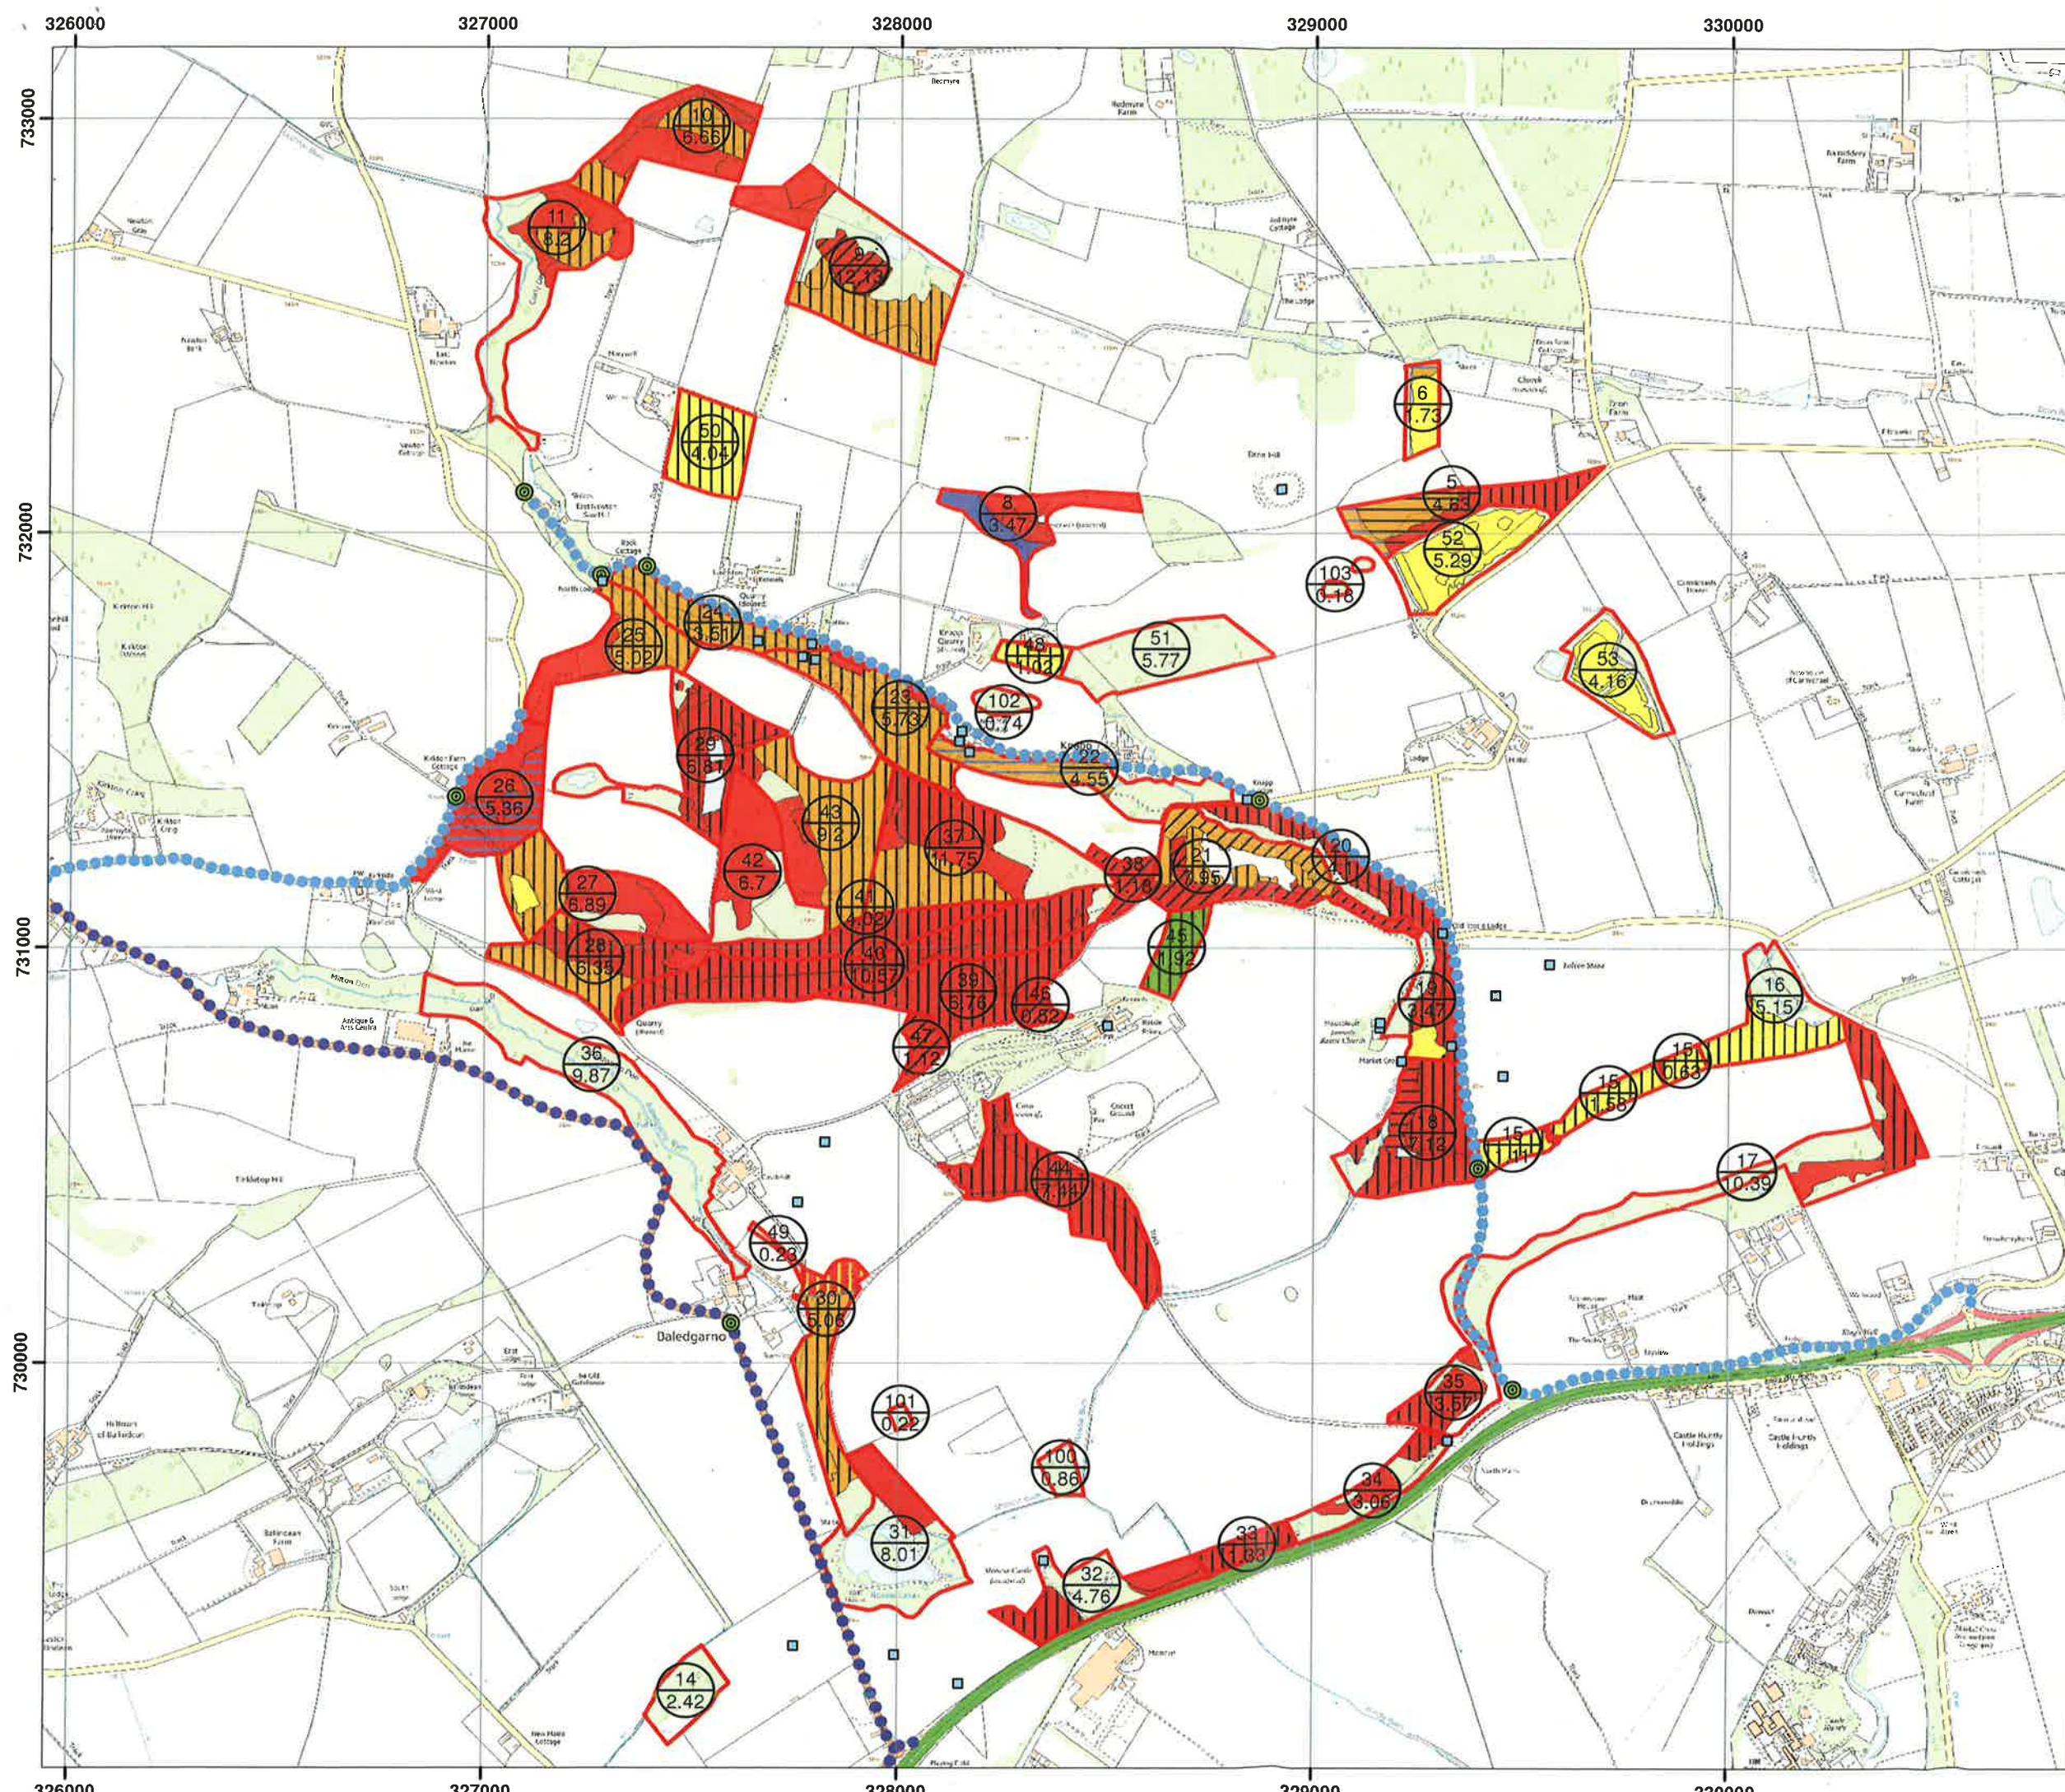

Rossie Priory LTFP Restocking Map

BRN: 128305
MLC: 696/0010

Legend

- Compartment
- Beech
- Douglas fir
- Mixed broadleaves
- Mixed broadleaves/conifers
- Norway spruce
- Open ground
- Oak
- Scots pine
- Sitka spruce
- Sitka spruce/larch