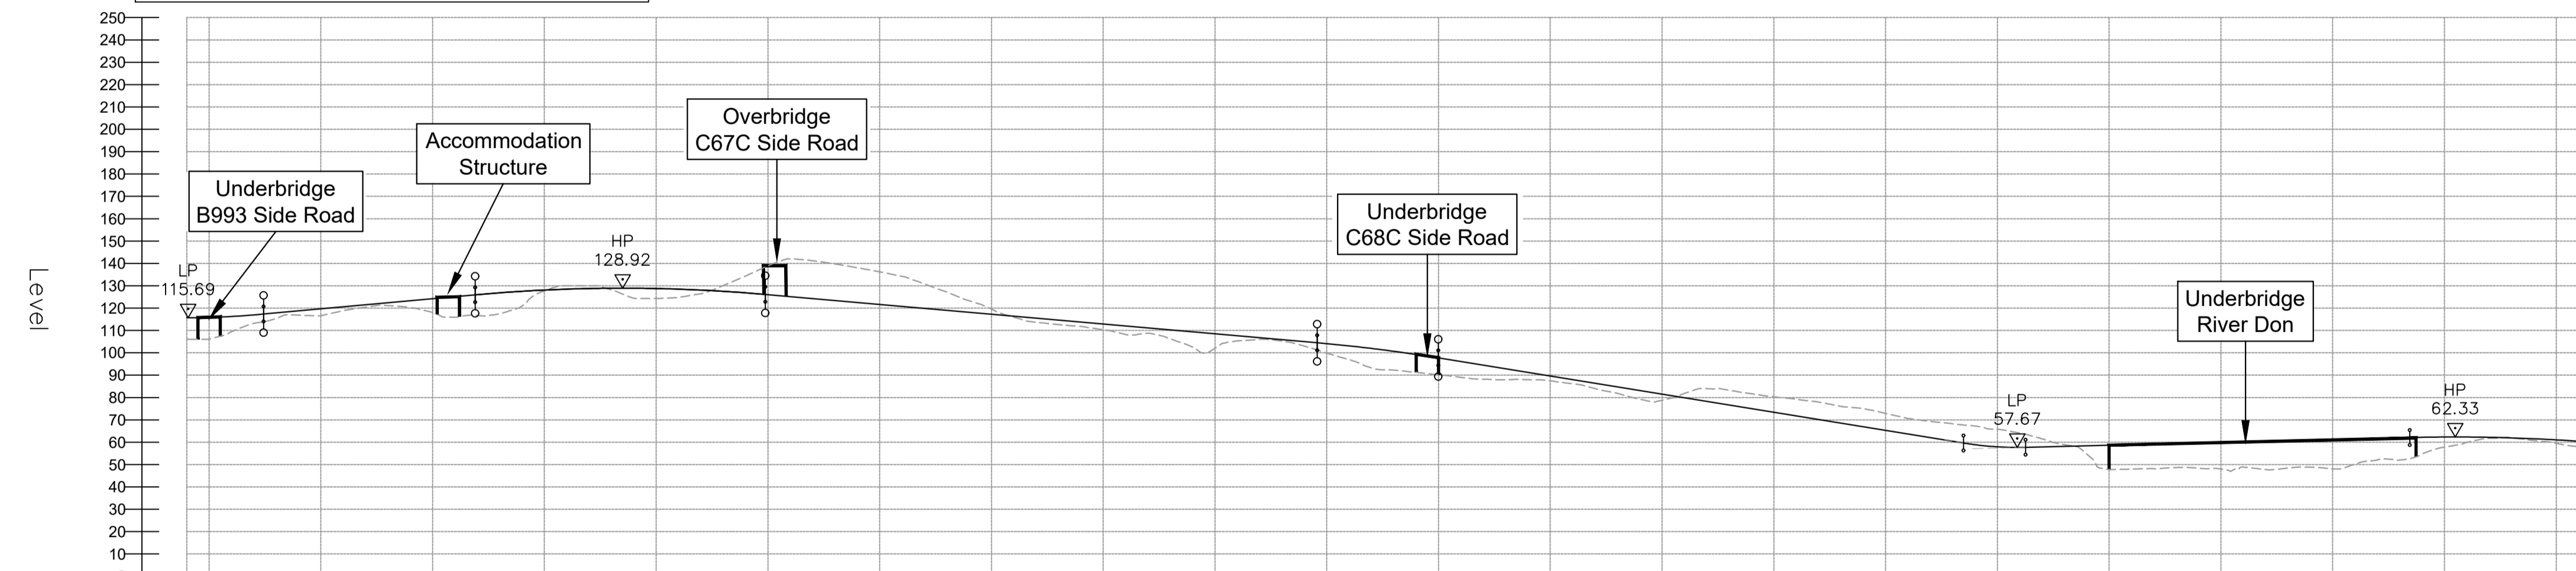

LEGEND

- Structures
- SSE 275kV
- National Grid High Pressure Gas Main
- SGN High Pressure Gas Main
- Drainage Basin

Notes:

1. The route options and junctions layout will be subject to further development as the scheme progresses. Connections to local accesses and Non-Motorised User routes will be developed following the identification of the preferred route option. Earthworks shown are indicative only.

VIOLET_ROUTE_03F_ALG_P03 - LONGSECTION
SCALE: H 1:10000, V 1:2000, DATUM: 0.000