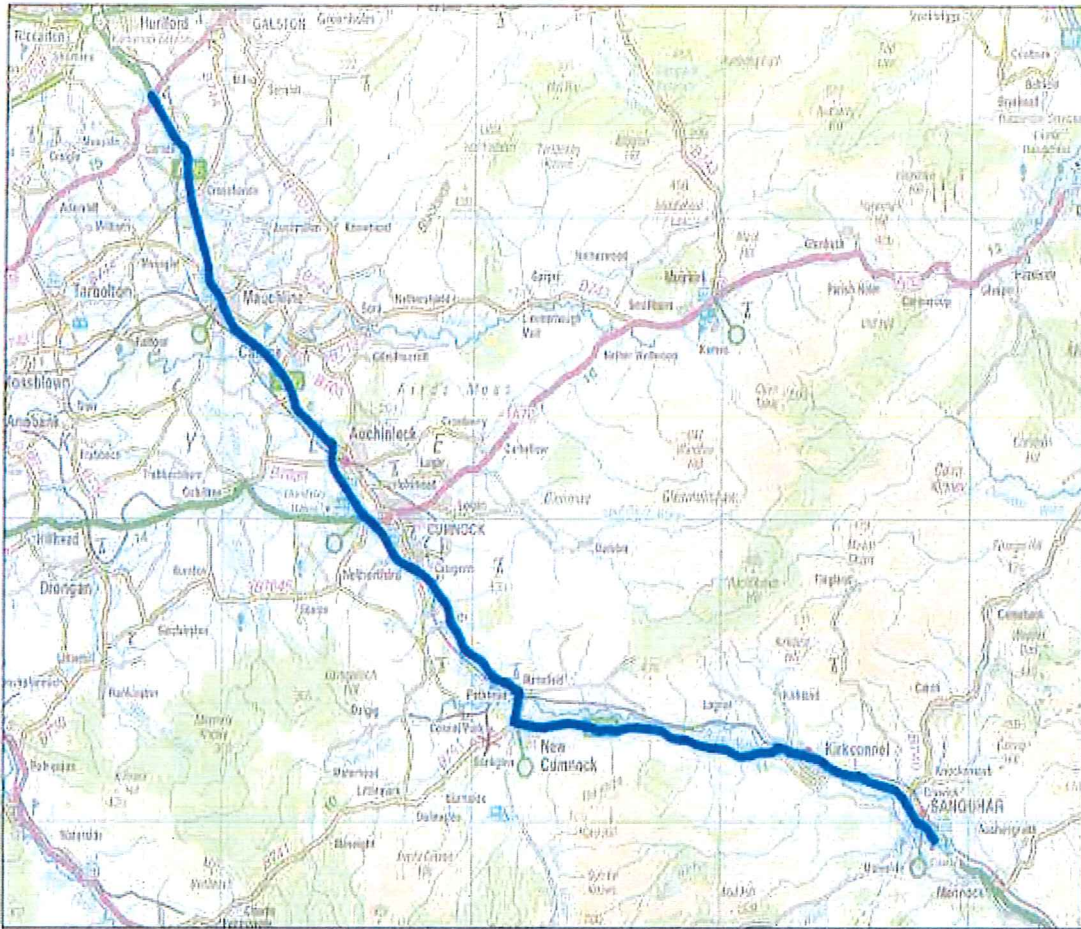

Route A20/1

Section ID	Stage	Status	Description
Section A	1	Travel	Exit Ayr Depot and turn left onto A77 Northbound carriageway
	2	Travel	At Sandyford Toll Roundabout take the 3rd exit to B742/A719
	3	Travel	Immediately after exiting Sandyford Toll Roundabout take 1st left onto A719
	4	Travel	Travel along A719 to Crossroads Roundabout
	5	Treat	At Crossroads Roundabout Treat full roundabout in nearside lane then continue A76 Southbound to Crosshands
Section B	6	Treat	Treat A76 Southbound through Crosshands and Mauchline to Catrine junction
Section C	7	Treat	Treat A76 south to Templeton Roundabout Treat full roundabout in nearside lane then continue A76 Southbound
	8	Treat	Treat A76 Southbound to Dettingen Roundabout
	9	Treat	At Dettingen Roundabout Treat full roundabout in nearside lane then continue A76 Southbound
	10	Treat	Treat A76 Southbound to Skerrington Roundabout
	11	Treat	At Skerrington Roundabout Treat full roundabout in nearside lane then continue A76 Southbound
	12	Treat	Treat A76 Southbound to Garleffan Roundabout
	13	Treat	At Garleffan Roundabout Treat full roundabout in nearside lane then continue A76 Southbound
	14	Treat	Treat A76 Southbound through Pathead, New Cumnock to B741 Dalmellington roundabout